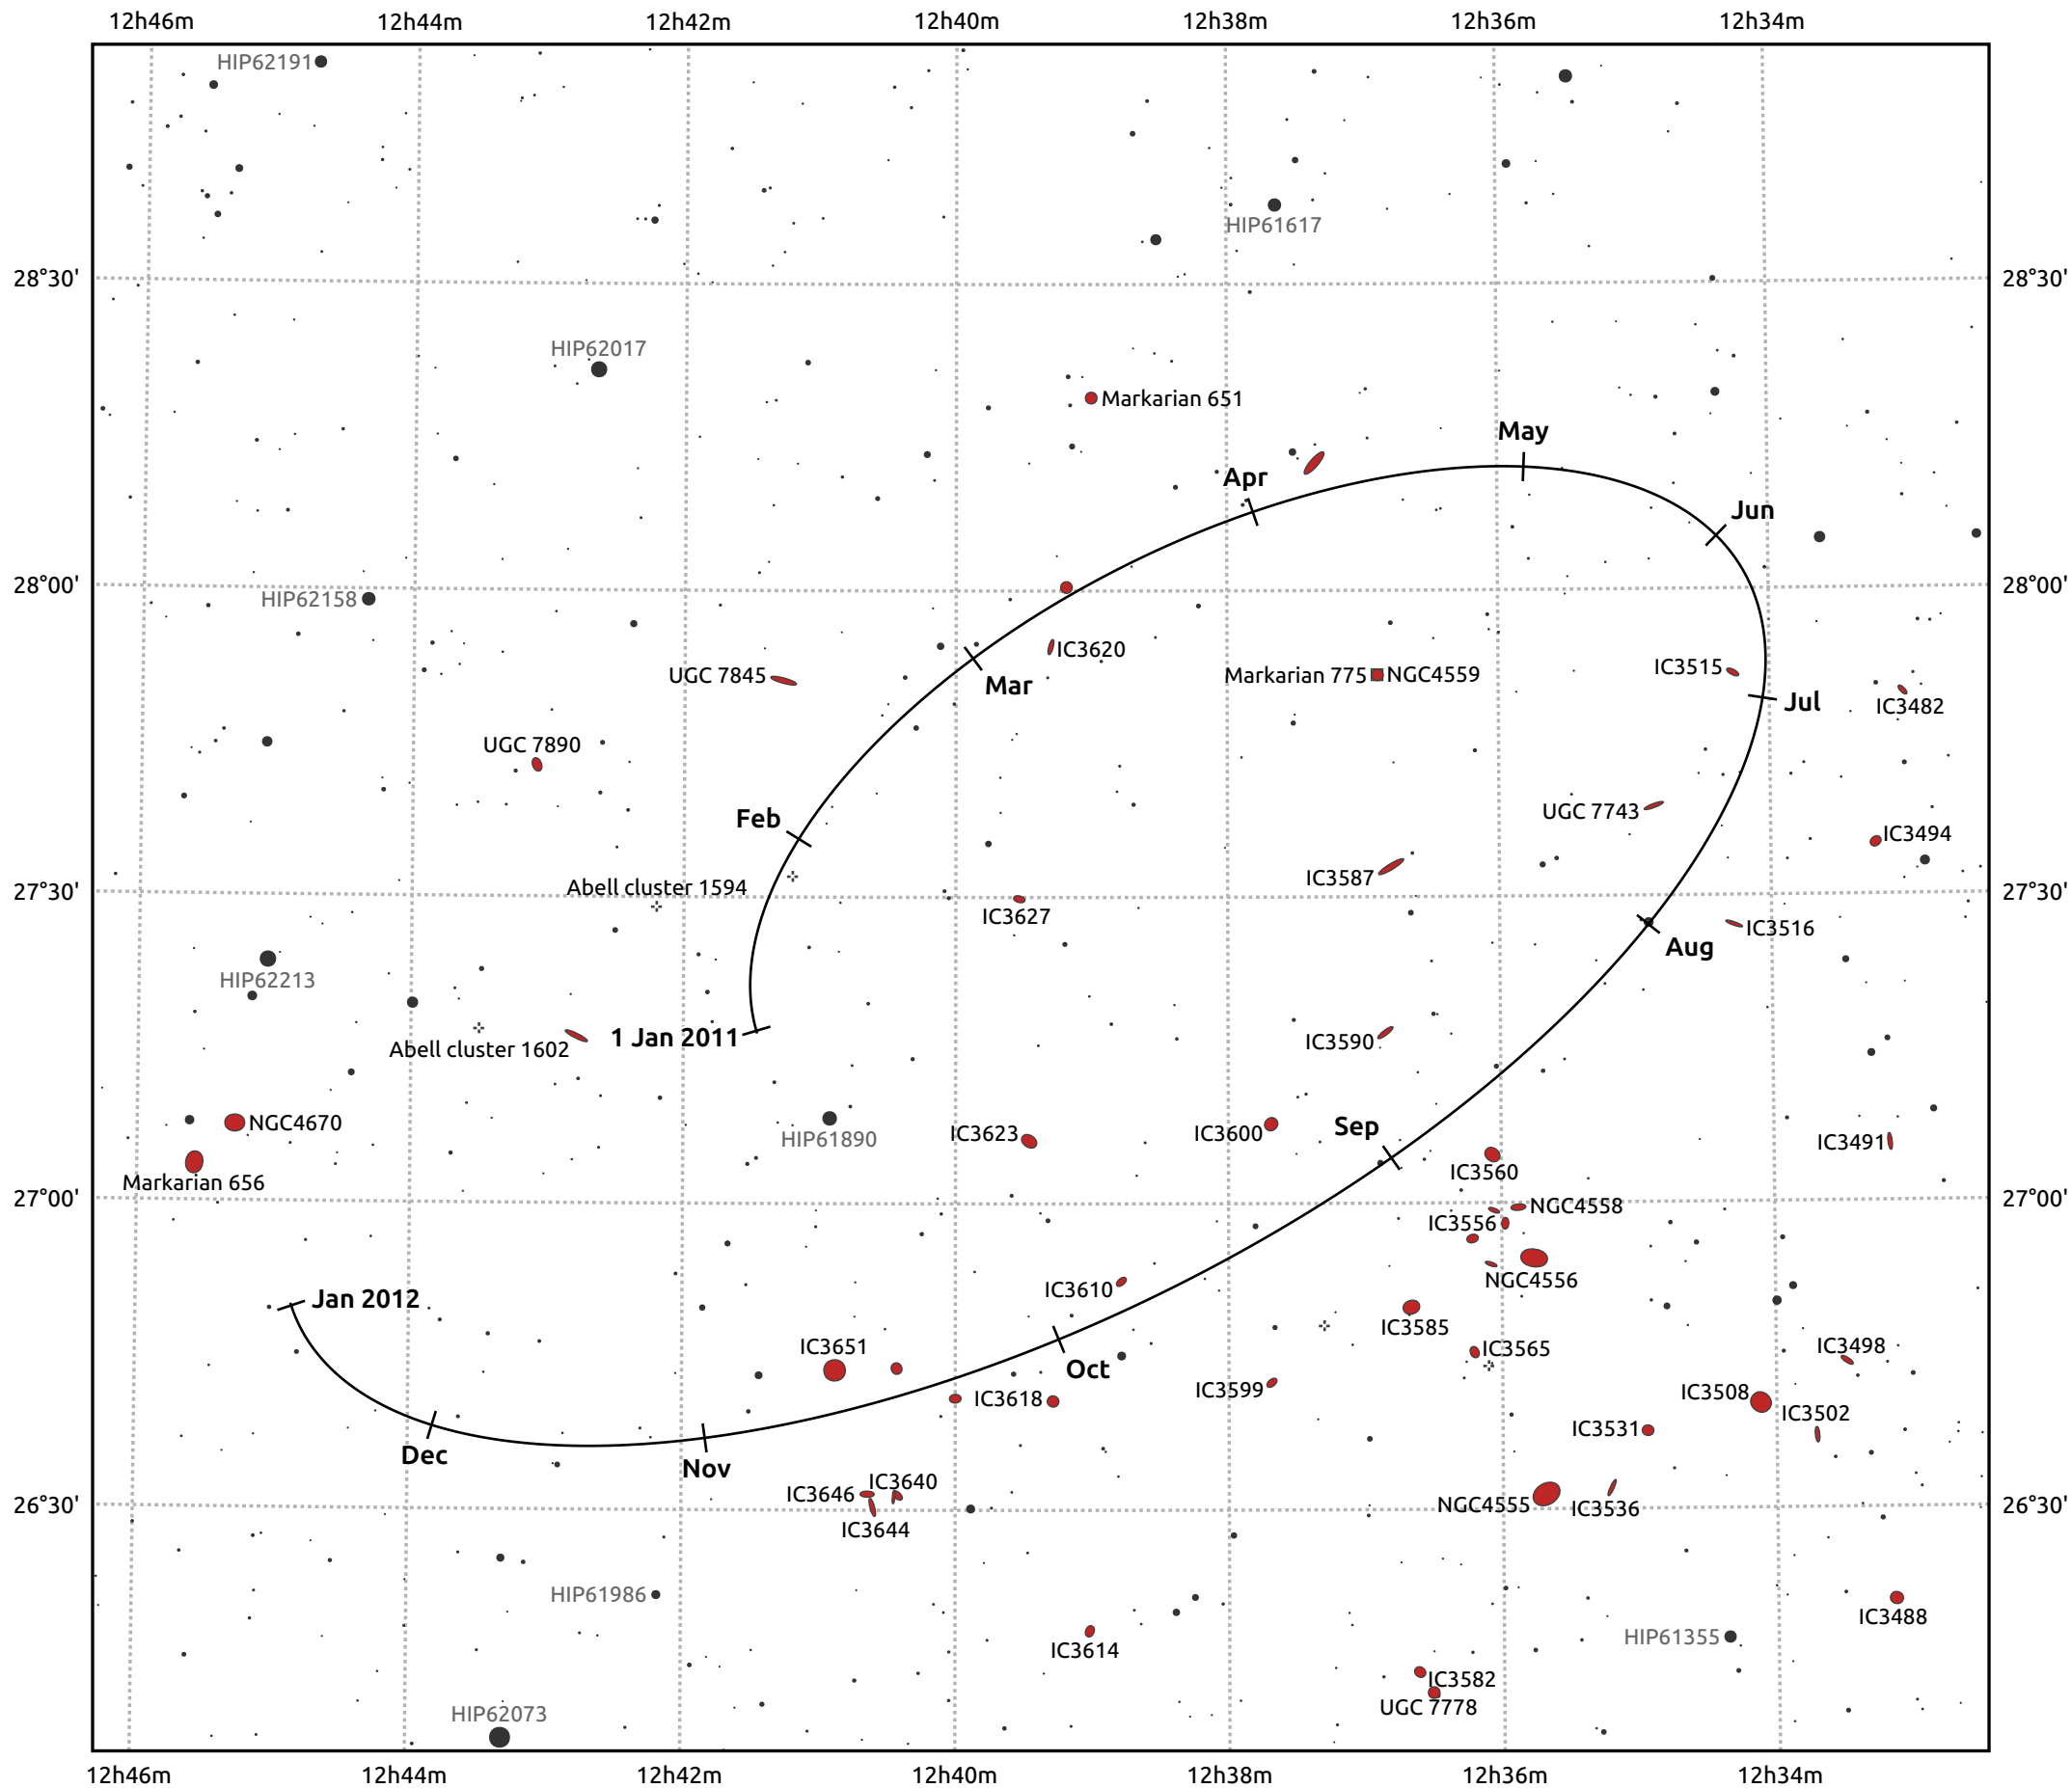

The path of Makemake in 2011

© Dominic Ford 2011–2025. Date markers placed at midnight UTC. Downloaded from <https://in-the-sky.org>

Magnitude scale: 14.0 13.0 12.0 11.0 10.0 9.0 8.0 7.0 6.0

— Ecliptic Plane

Galaxy Bright nebula Open cluster Globular cluster Planetary nebula

Date	Mag
2011 Jan 1	17.1
2011 Apr 1	17.0
2011 Jul 1	17.1
2011 Oct 1	17.1
2012 Jan 1	17.1