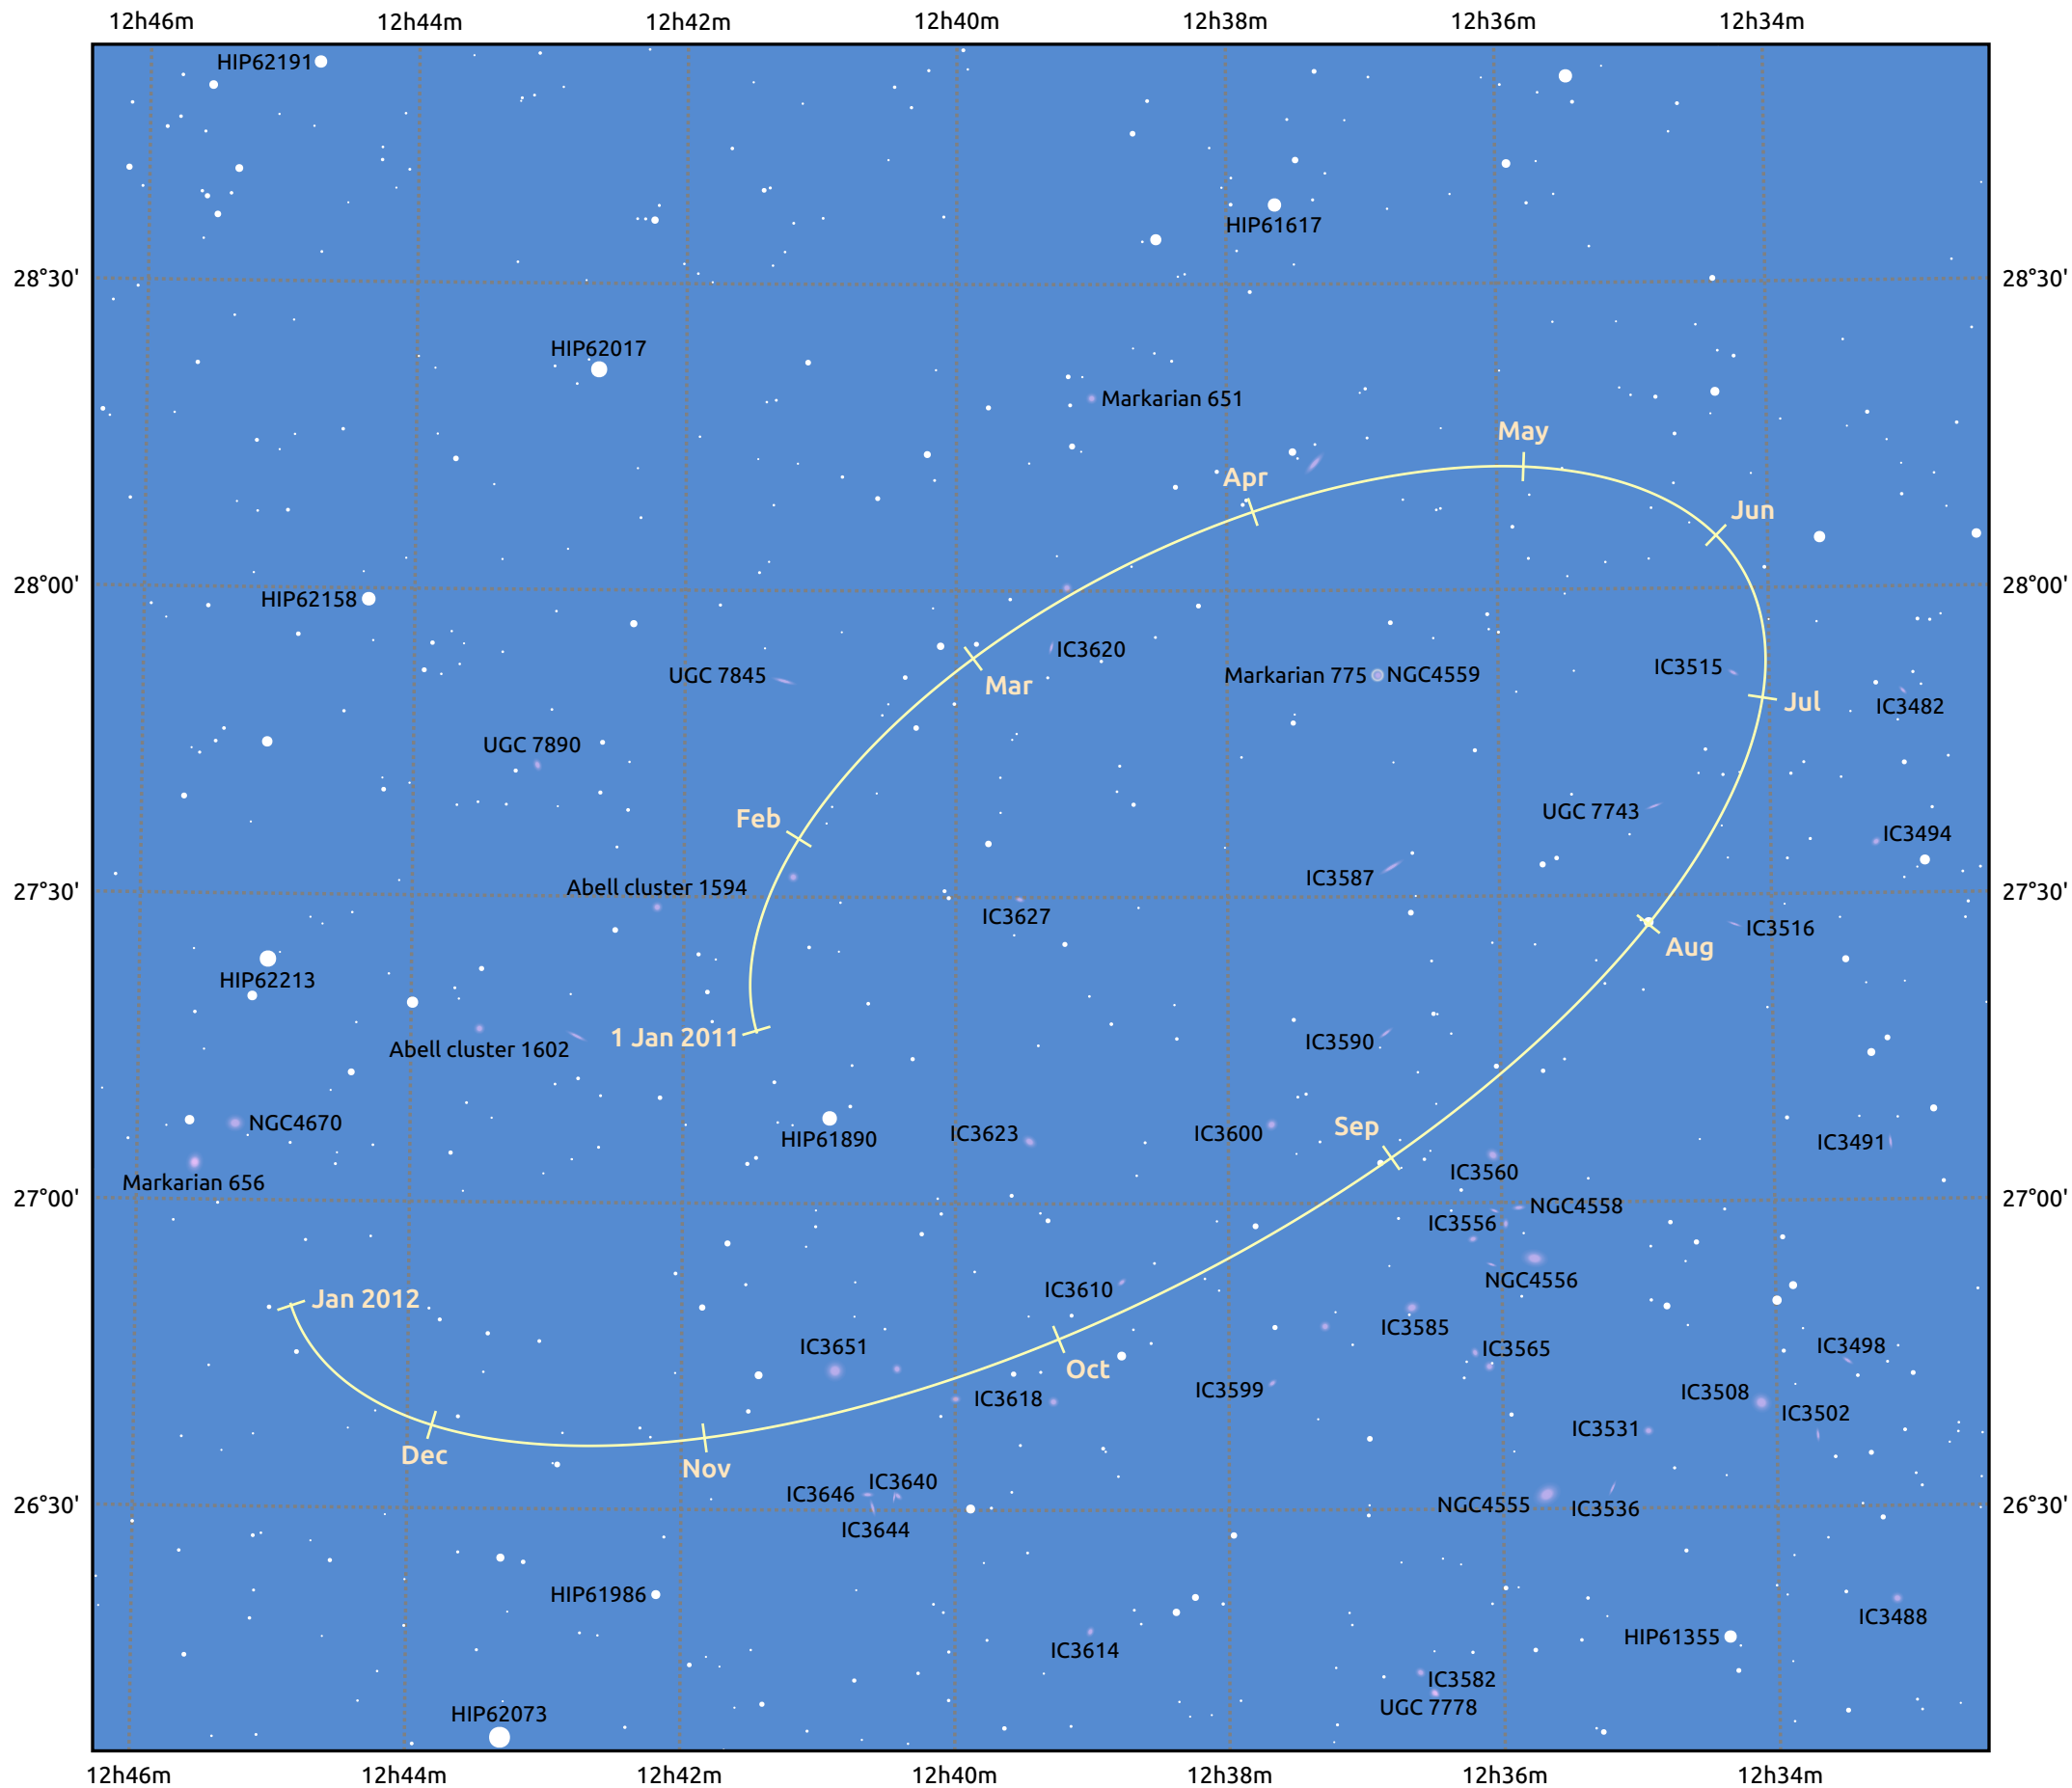

The path of Makemake in 2011

© Dominic Ford 2011–2025. Date markers placed at midnight UTC. Downloaded from <https://in-the-sky.org>

Magnitude scale: 14.0 13.0 12.0 11.0 10.0 9.0 8.0 7.0 6.0

— Ecliptic Plane

Galaxy Bright nebula Open cluster Globular cluster Planetary nebula

Date	Mag
2011 Jan 1	17.1
2011 Apr 1	17.0
2011 Jul 1	17.1
2011 Oct 1	17.1
2012 Jan 1	17.1