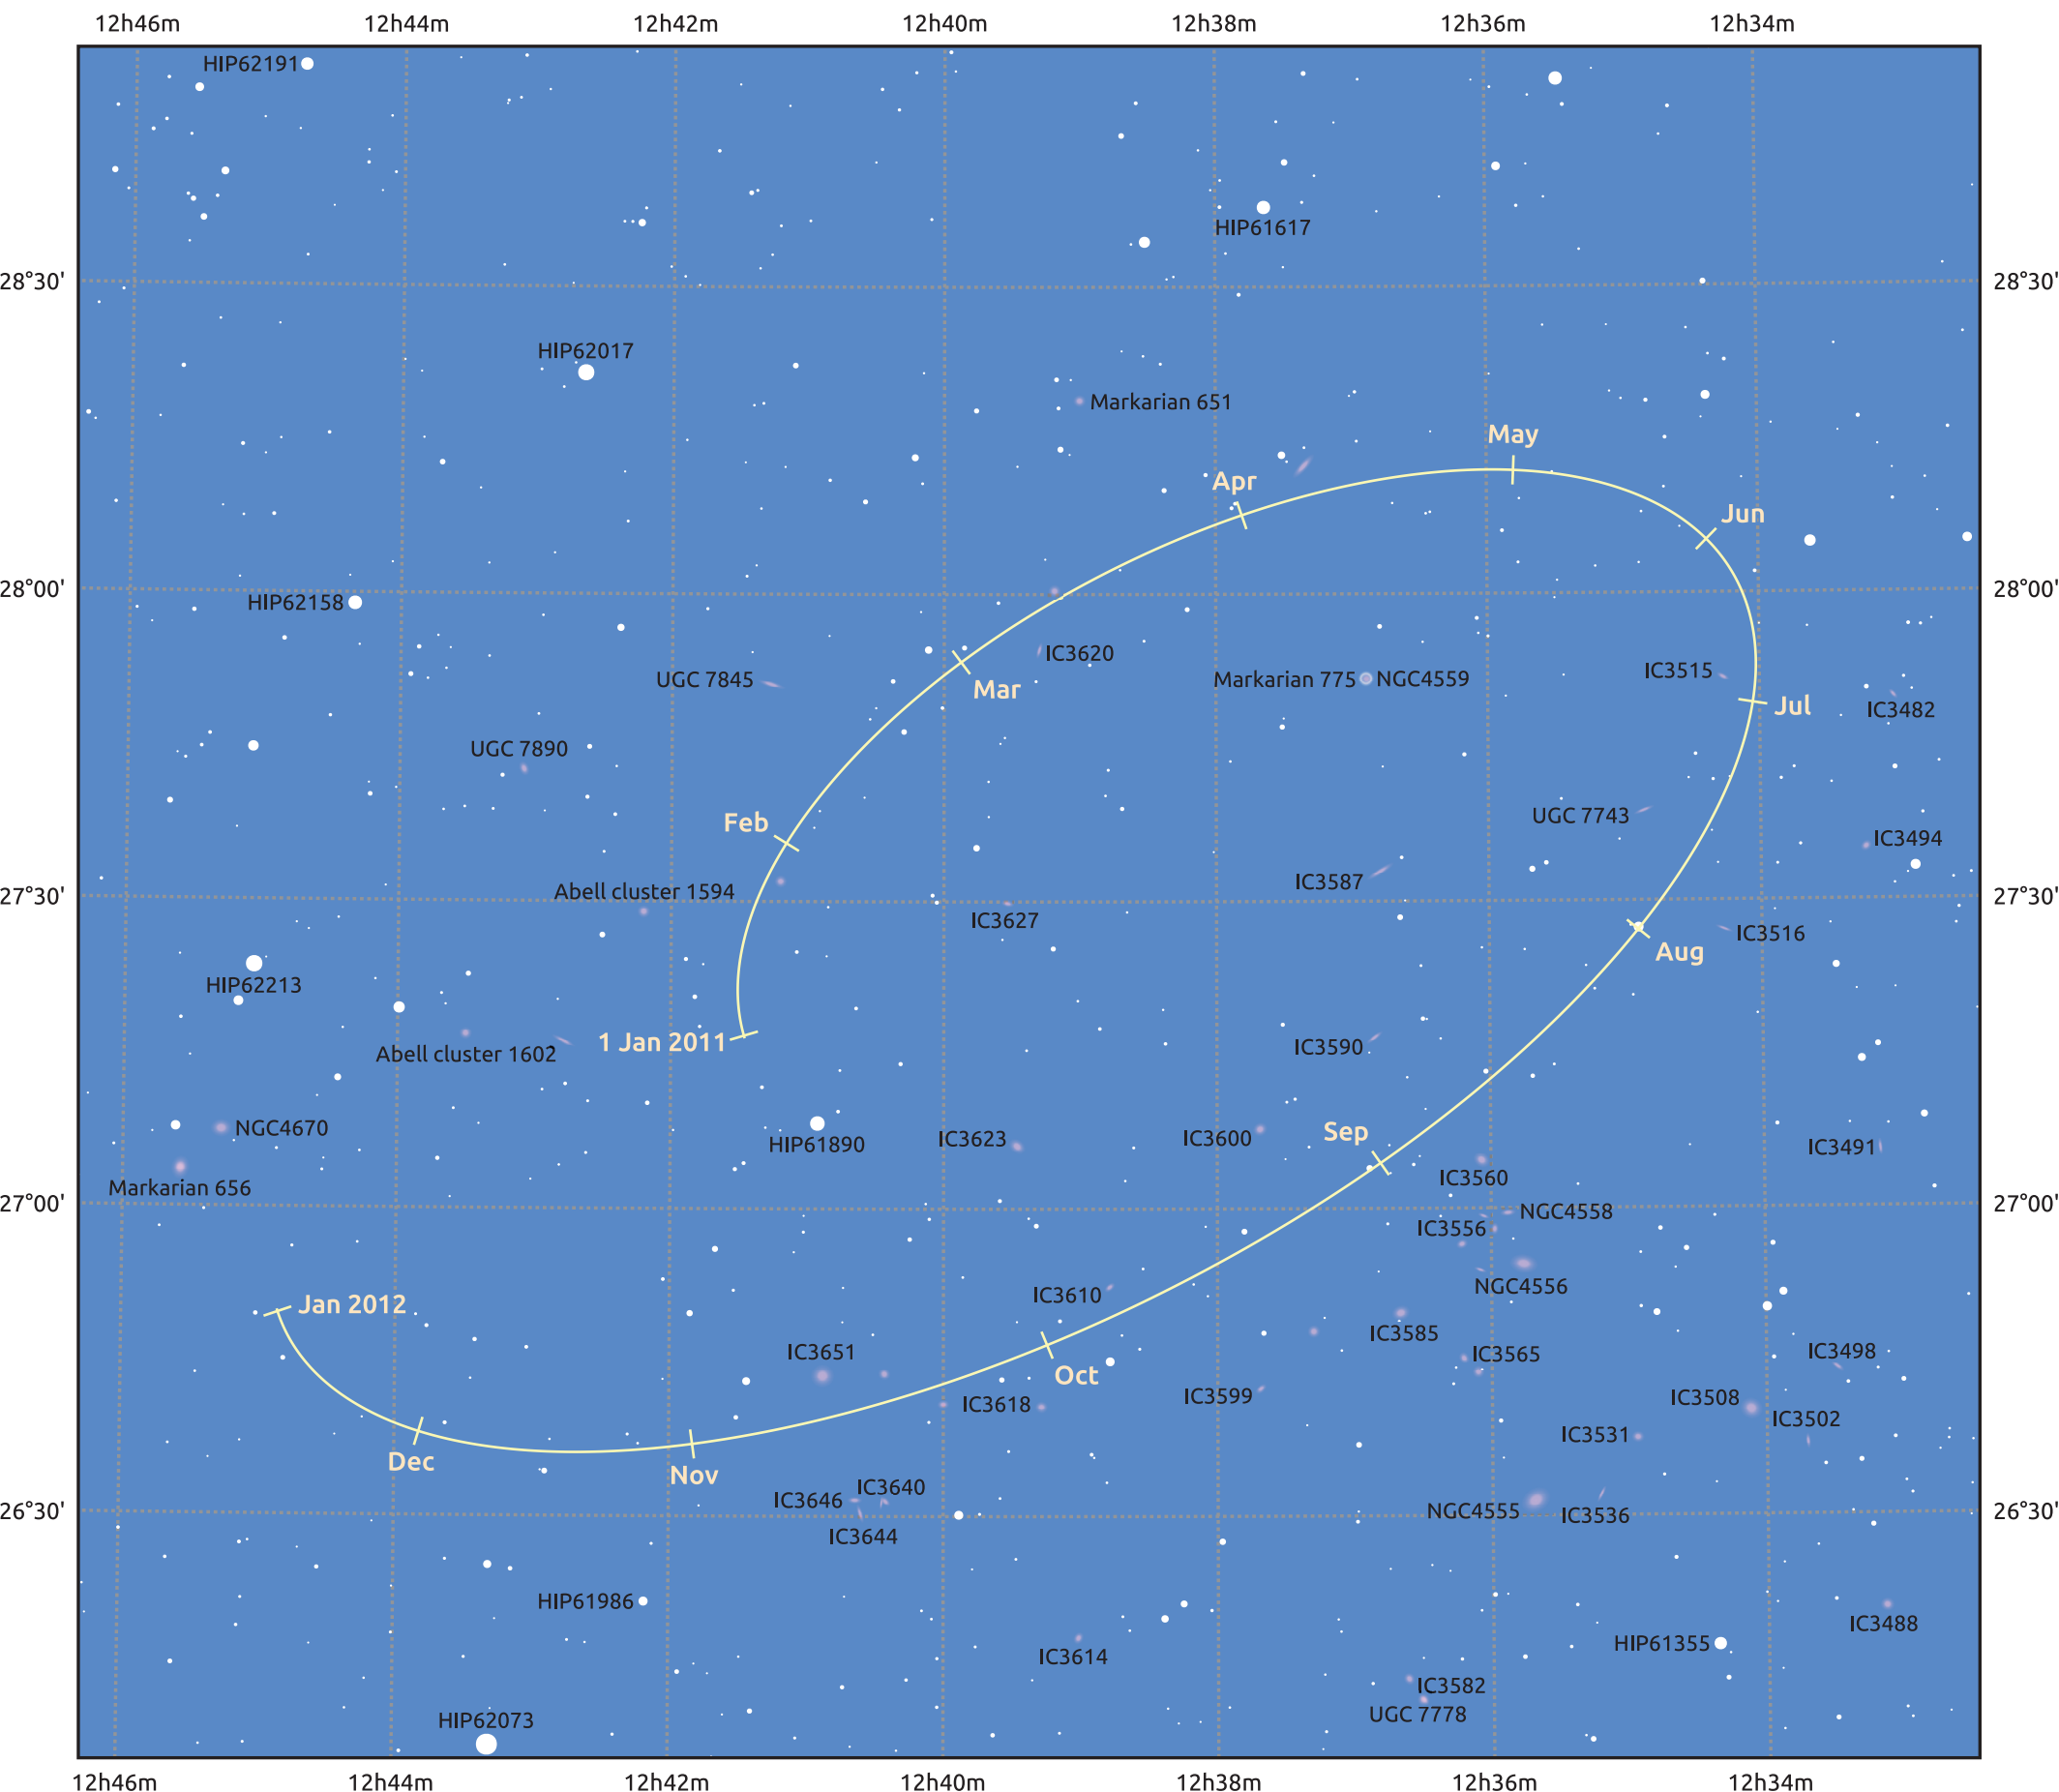

# The path of Makemake in 2011

© Dominic Ford 2011–2025. Date markers placed at midnight UTC. Downloaded from <https://in-the-sky.org>

Magnitude scale: 14.0 13.0 12.0 11.0 10.0 9.0 8.0 7.0 6.0

— Ecliptic Plane

- Galaxy
- Bright nebula
- Open cluster
- Globular cluster
- ◆ Planetary nebula

Date	Mag
2011 Jan 1	17.1
2011 Apr 1	17.0
2011 Jul 1	17.1
2011 Oct 1	17.1
2012 Jan 1	17.1