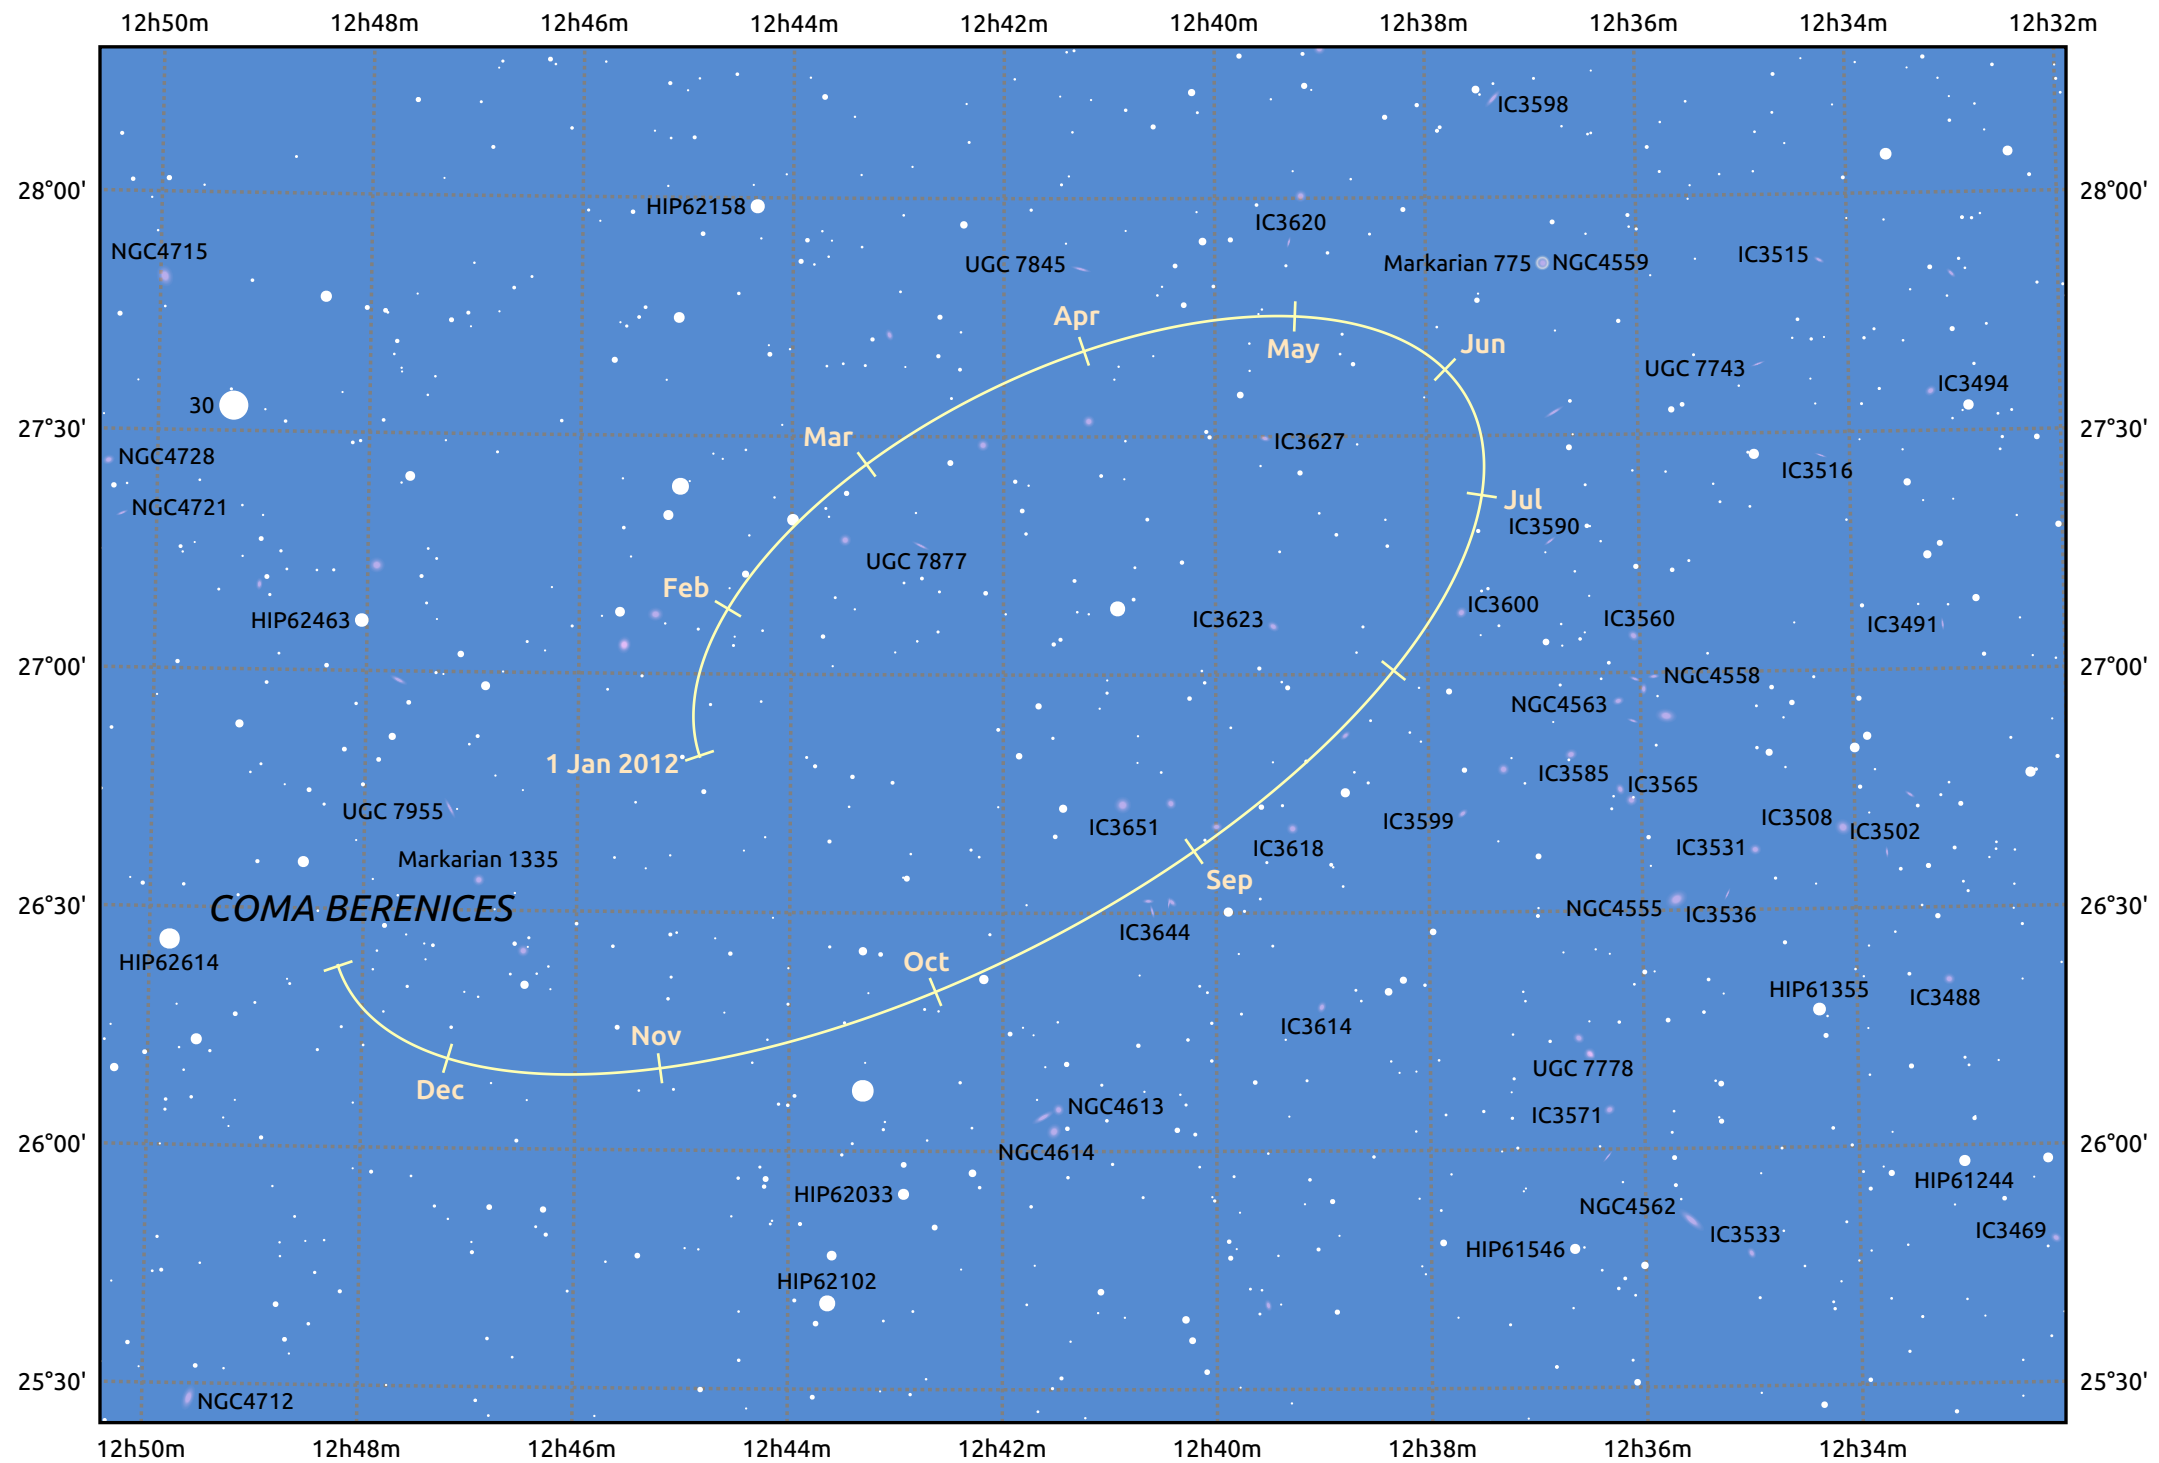

The path of Makemake in 2012

© Dominic Ford 2011–2025. Date markers placed at midnight UTC. Downloaded from <https://in-the-sky.org>

Date	Mag
2012 Jan 1	17.1
2012 Apr 1	17.0
2012 Jul 1	17.1
2012 Oct 1	17.1
2013 Jan 1	17.1