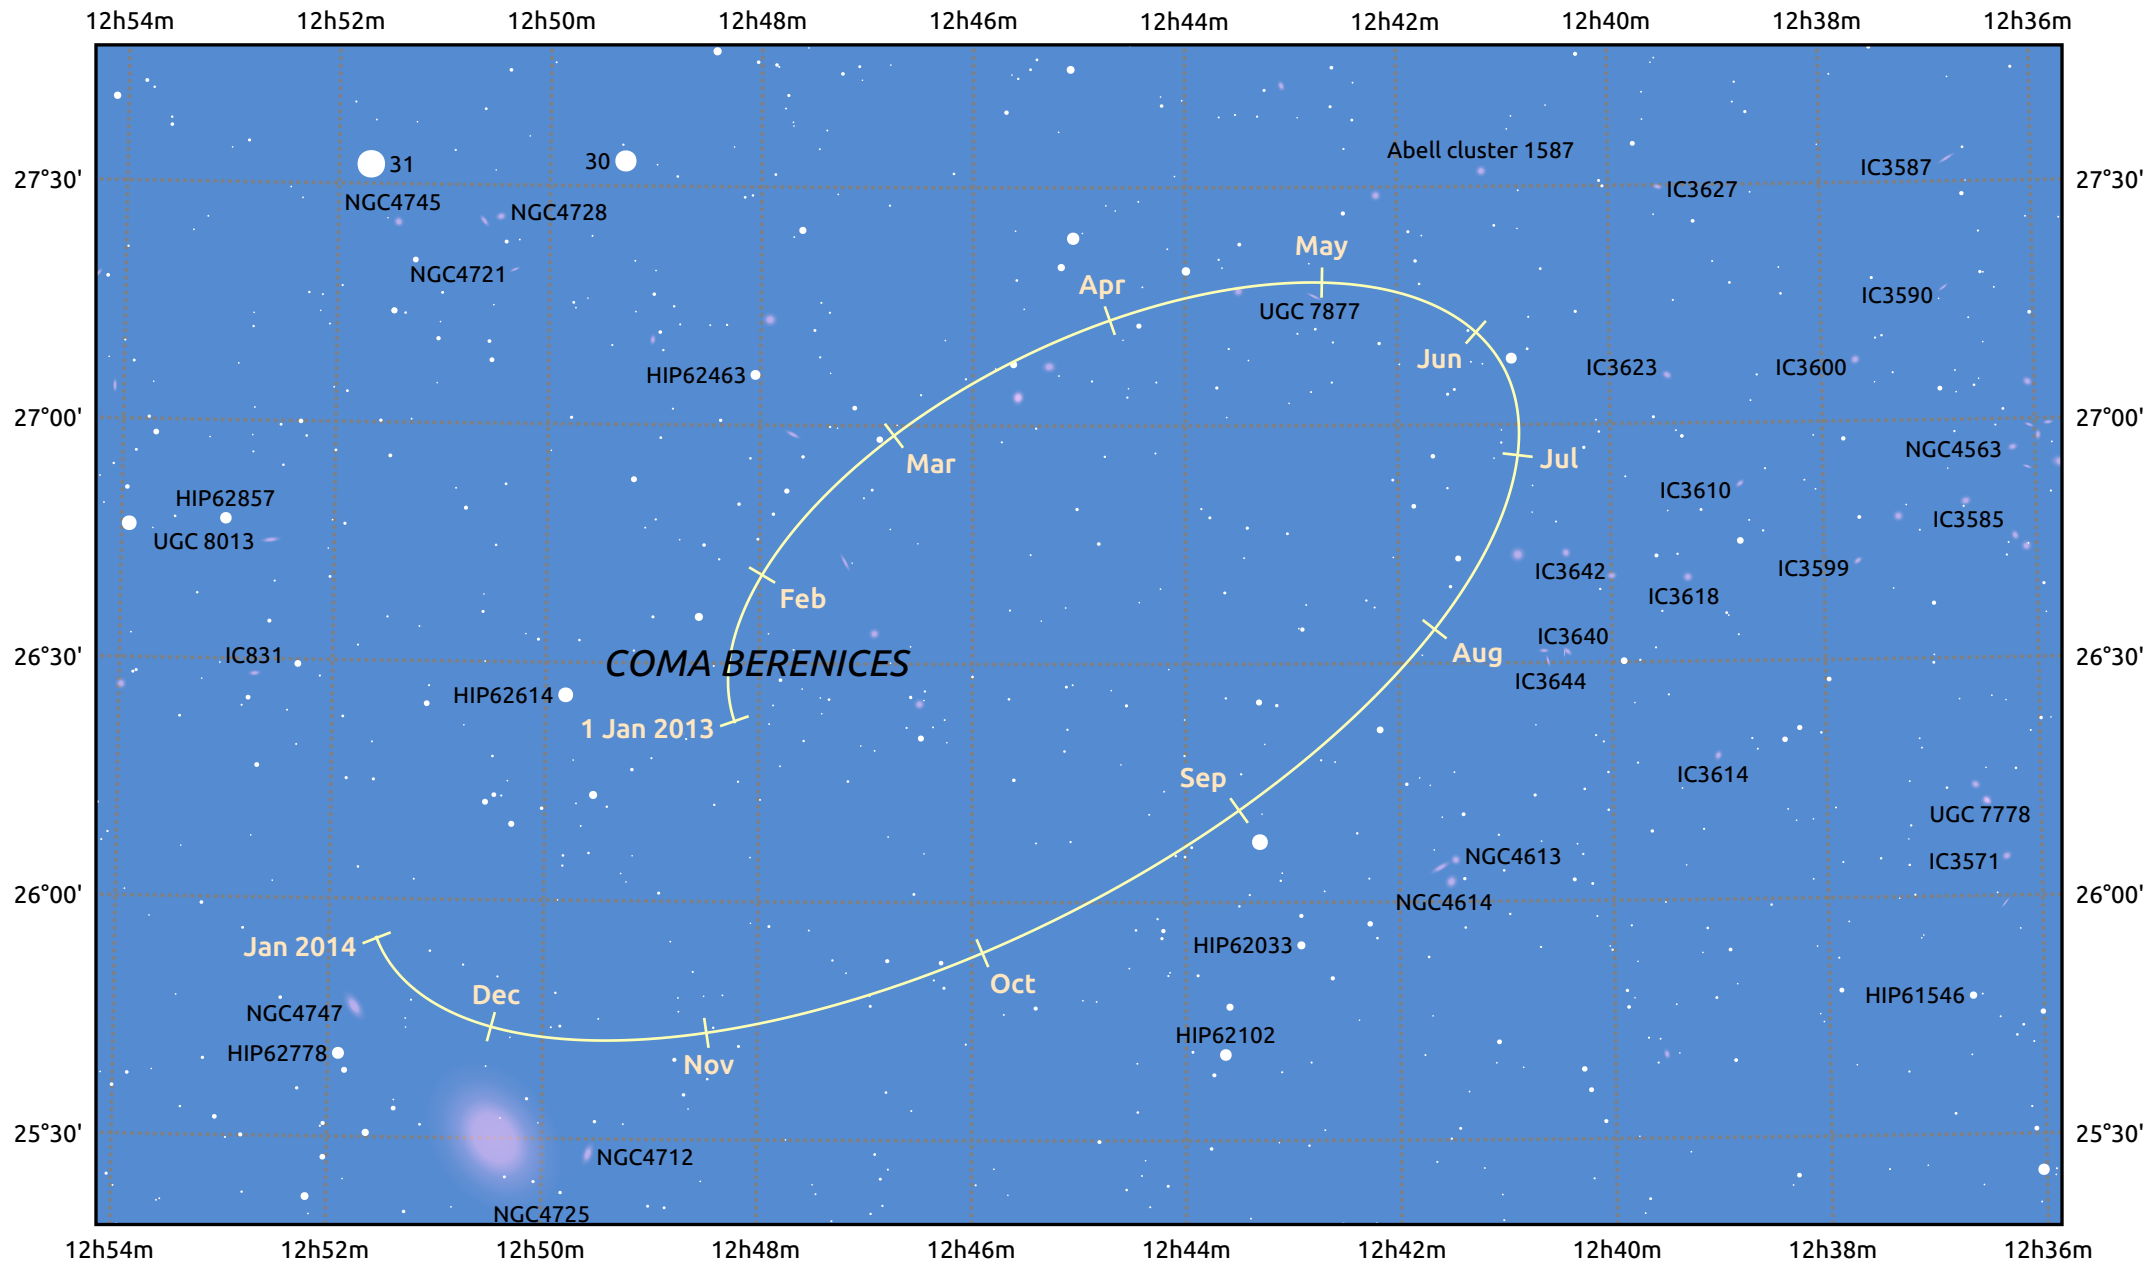

The path of Makemake in 2013

© Dominic Ford 2011–2025. Date markers placed at midnight UTC. Downloaded from <https://in-the-sky.org>

Magnitude scale: 14.0 13.0 12.0 11.0 10.0 9.0 8.0 7.0 6.0 5.0 4.0

— Ecliptic Plane

- Galaxy
- Bright nebula
- Open cluster
- Globular cluster
- Planetary nebula

Date	Mag
2013 Jan 1	17.1
2013 Apr 1	17.0
2013 Jul 1	17.1
2013 Oct 1	17.1
2014 Jan 1	17.1