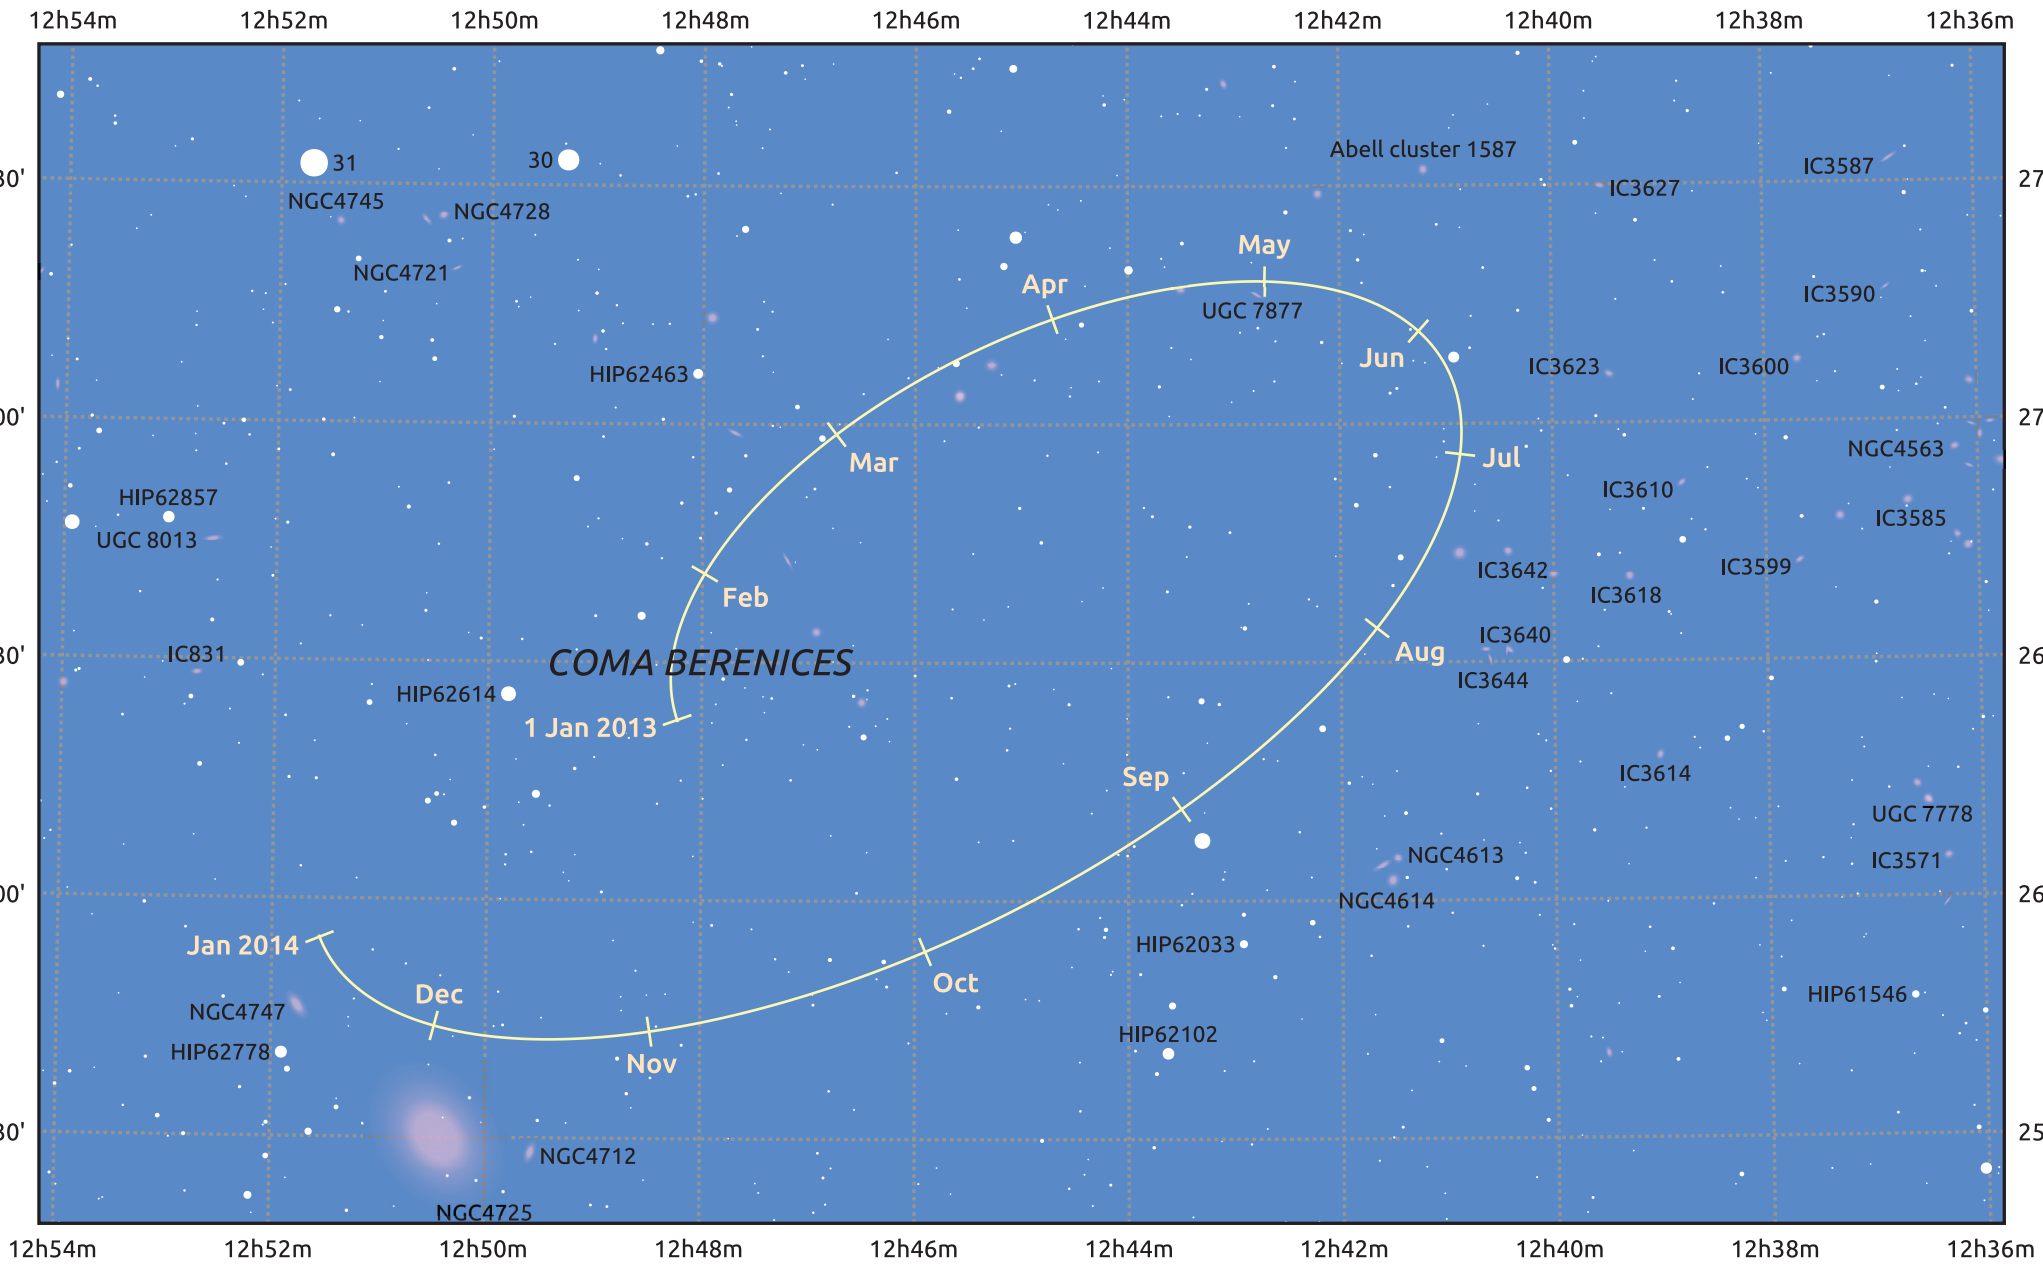

The path of Makemake in 2013

© Dominic Ford 2011–2025. Date markers placed at midnight UTC. Downloaded from <https://in-the-sky.org>

Magnitude scale: 14.0 13.0 12.0 11.0 10.0 9.0 8.0 7.0 6.0 5.0 4.0

Ecliptic Plane

- Galaxy
- Bright nebula
- Open cluster
- Globular cluster
- Planetary nebula

Date	Mag
2013 Jan 1	17.1
2013 Apr 1	17.0
2013 Jul 1	17.1
2013 Oct 1	17.1
2014 Jan 1	17.1