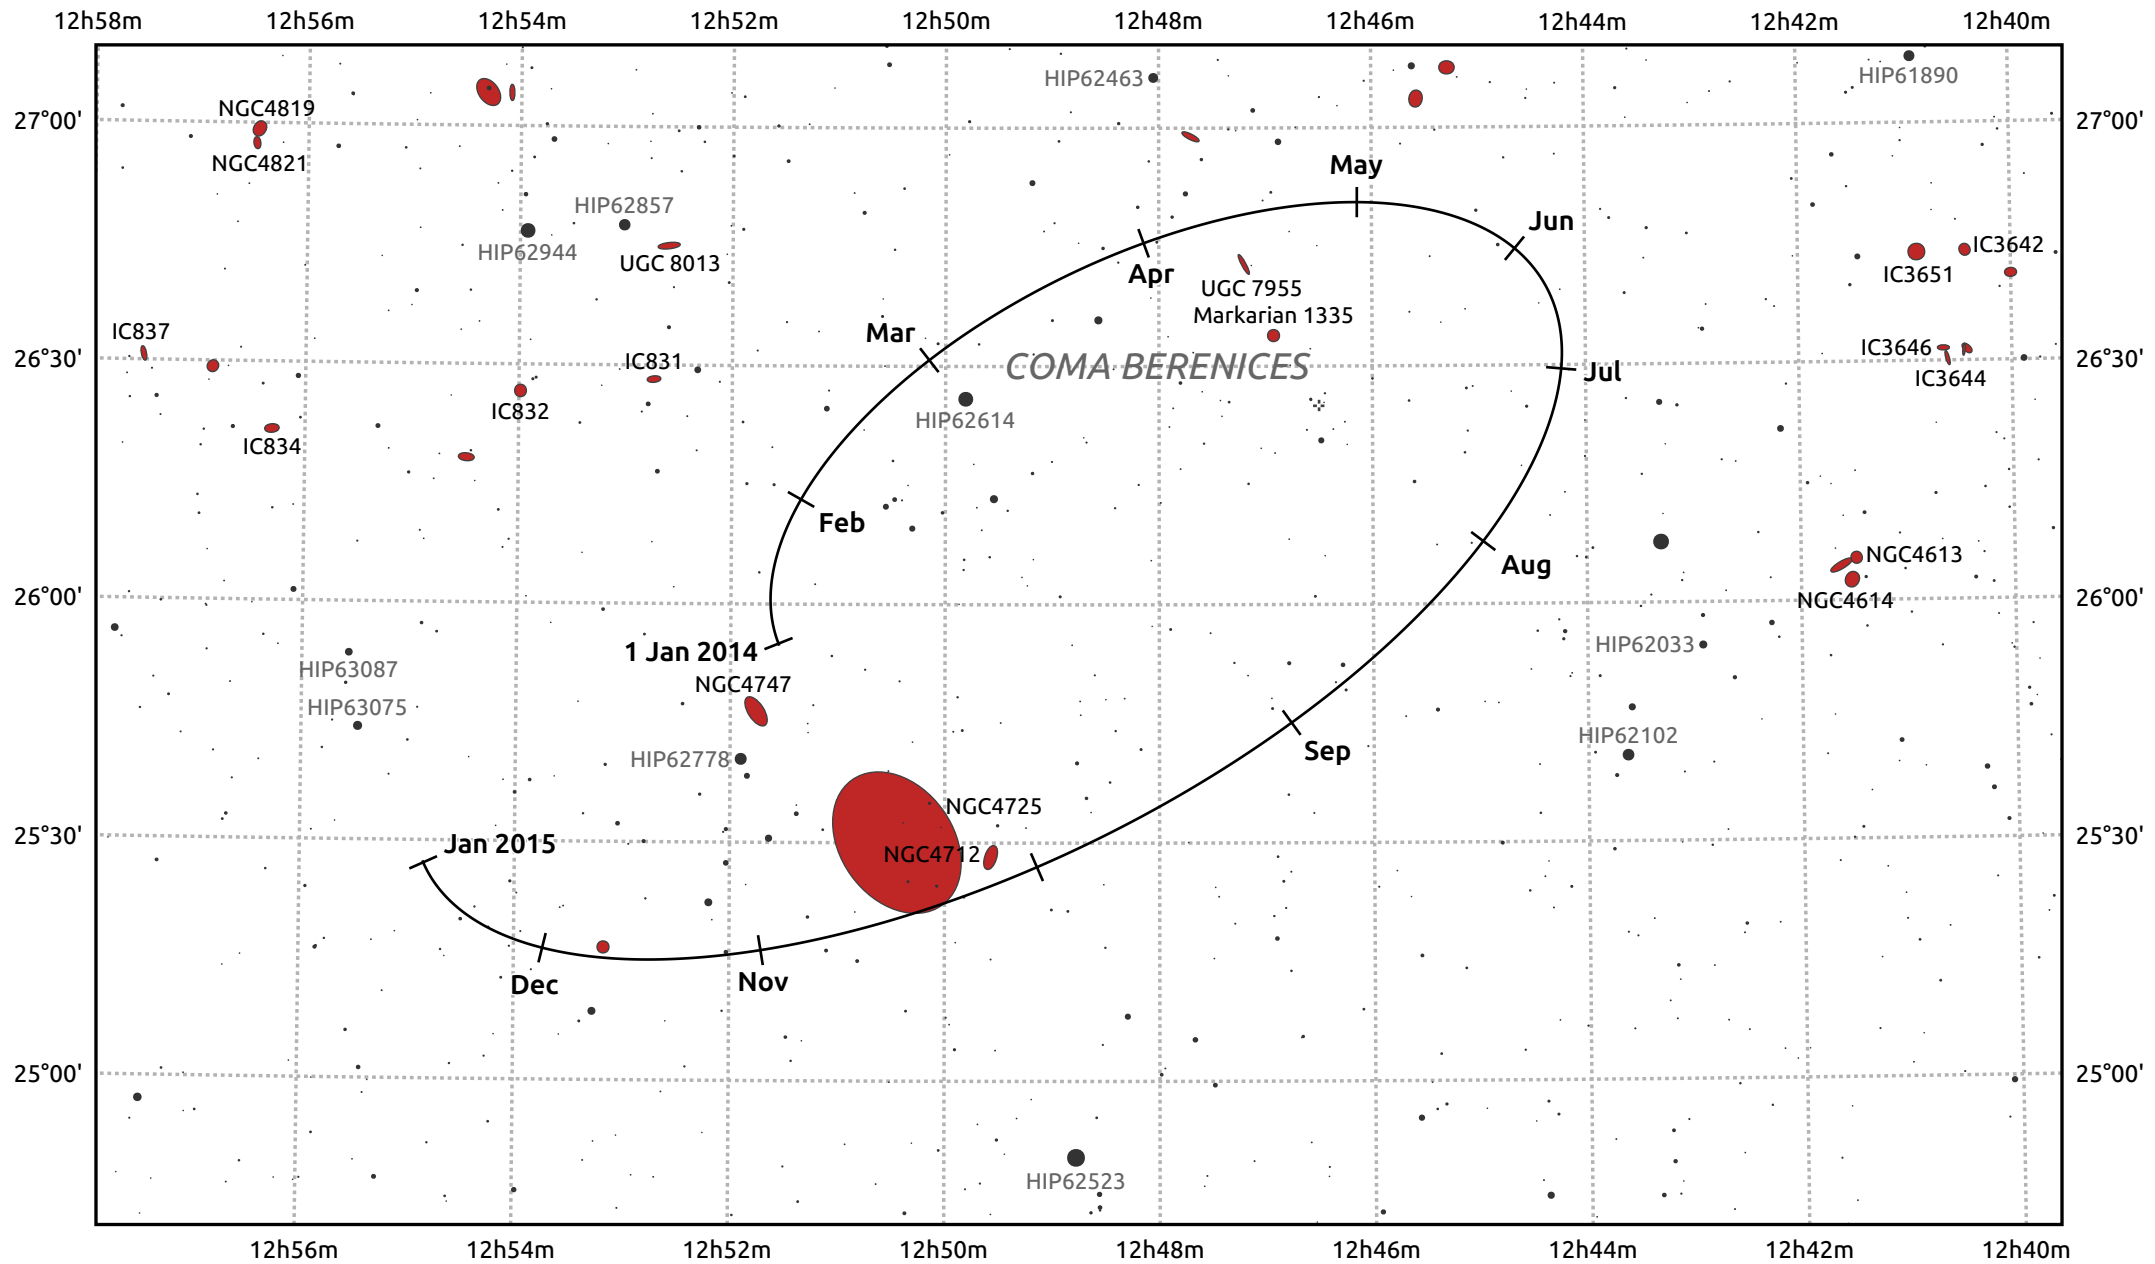

The path of Makemake in 2014

© Dominic Ford 2011–2025. Date markers placed at midnight UTC. Downloaded from <https://in-the-sky.org>

Magnitude scale: 14.0 13.0 12.0 11.0 10.0 9.0 8.0 7.0 6.0

— Ecliptic Plane

- ◌ Galaxy
- ◻ Bright nebula
- ◉ Open cluster
- ⊕ Globular cluster
- ⊕ Planetary nebula

Date	Mag
2014 Jan 1	17.1
2014 Apr 1	17.0
2014 Jul 1	17.1
2014 Oct 1	17.1
2015 Jan 1	17.1