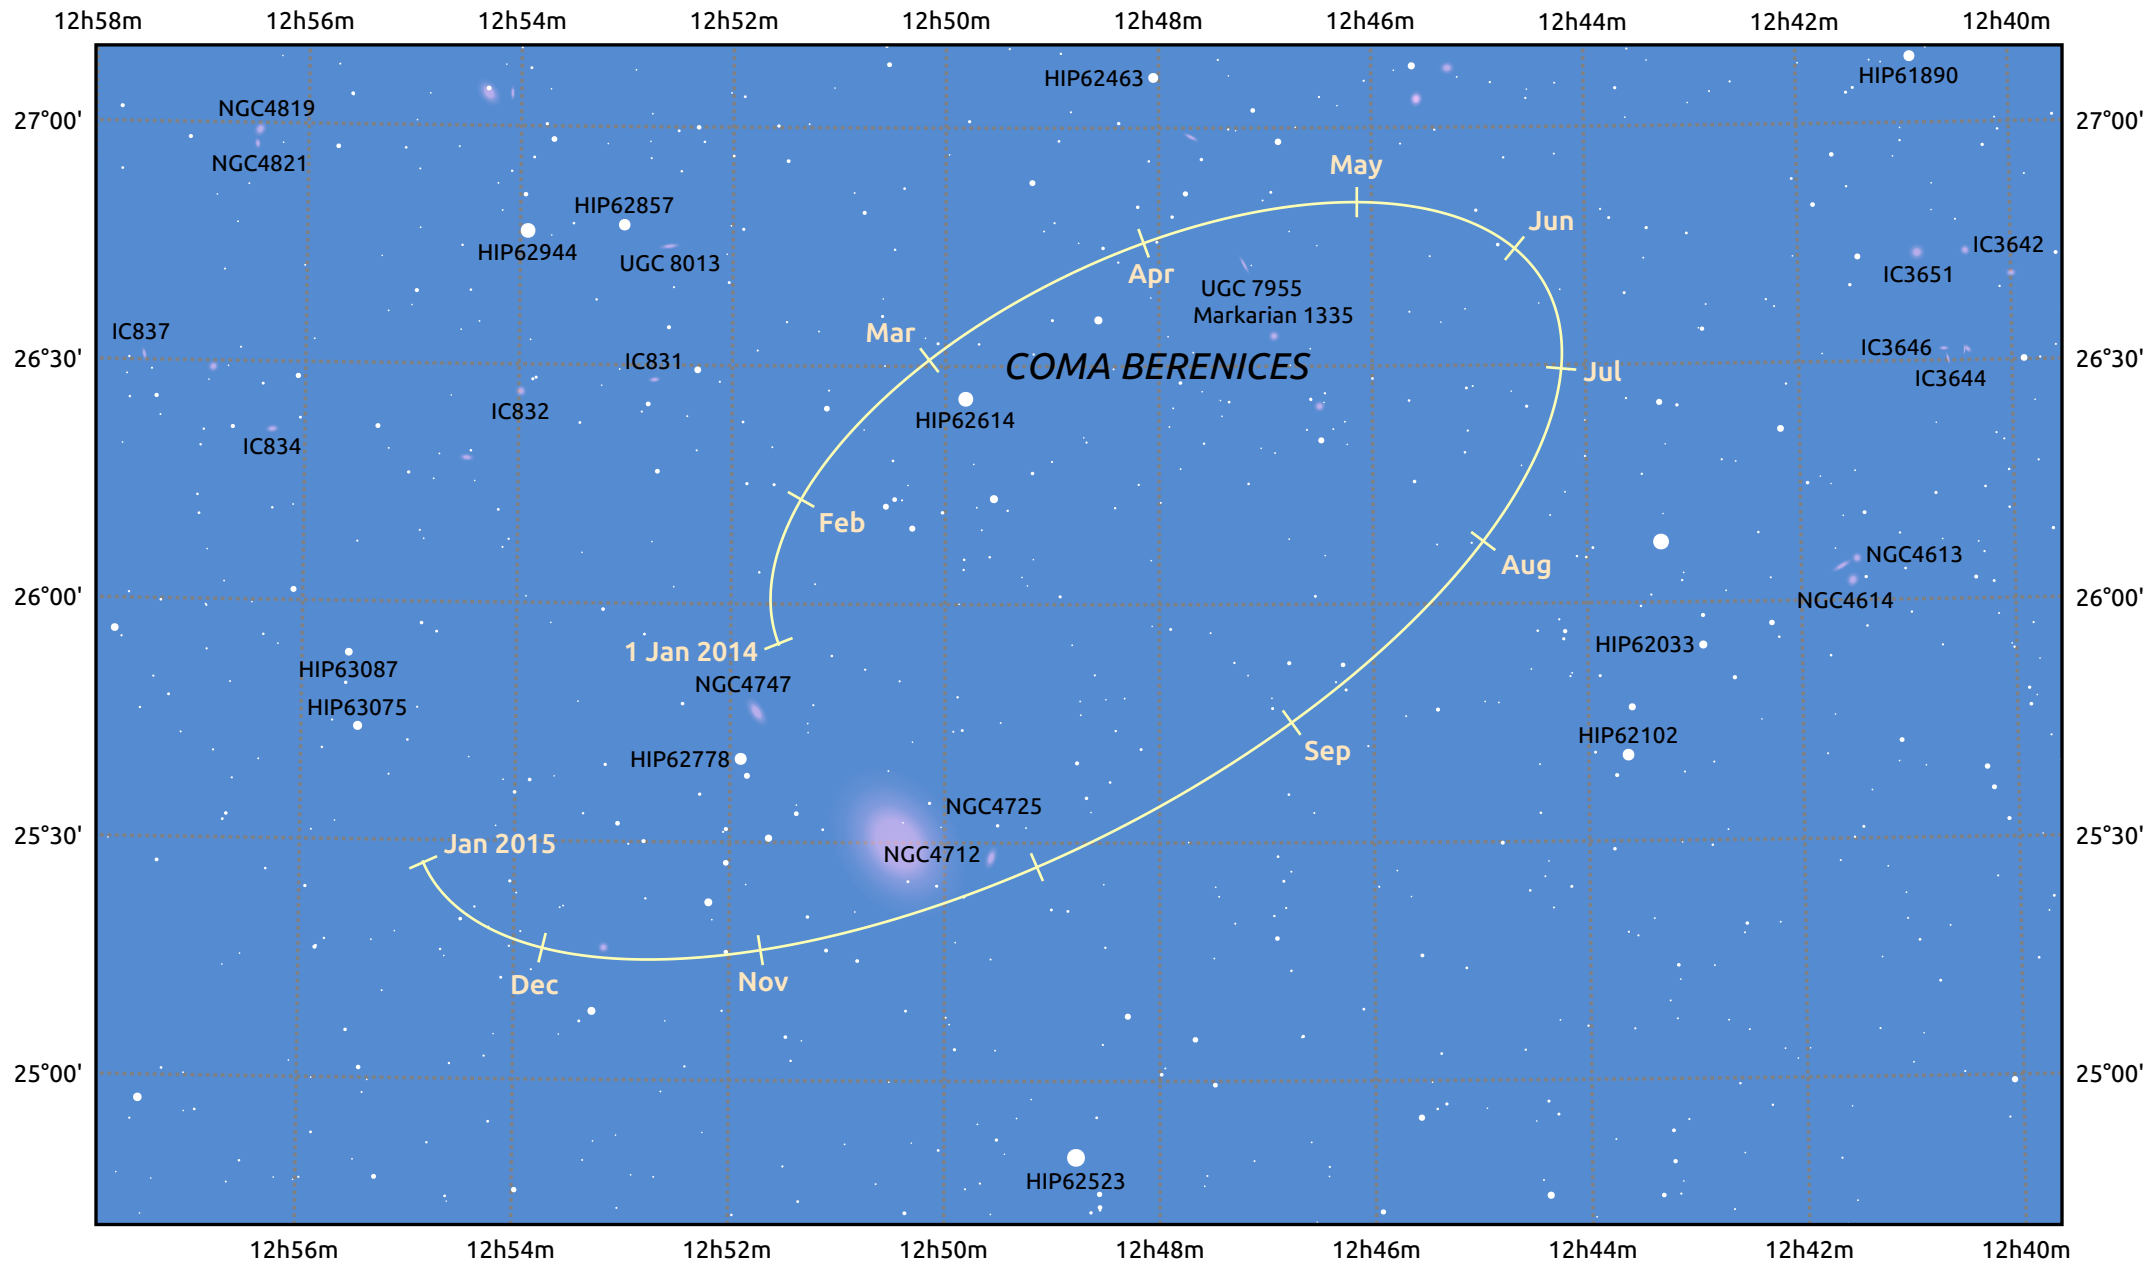

The path of Makemake in 2014

© Dominic Ford 2011–2025. Date markers placed at midnight UTC. Downloaded from <https://in-the-sky.org>

Magnitude scale: 14.0 13.0 12.0 11.0 10.0 9.0 8.0 7.0 6.0

— Ecliptic Plane

Galaxy Bright nebula Open cluster Globular cluster Planetary nebula

Date	Mag
2014 Jan 1	17.1
2014 Apr 1	17.0
2014 Jul 1	17.1
2014 Oct 1	17.1
2015 Jan 1	17.1