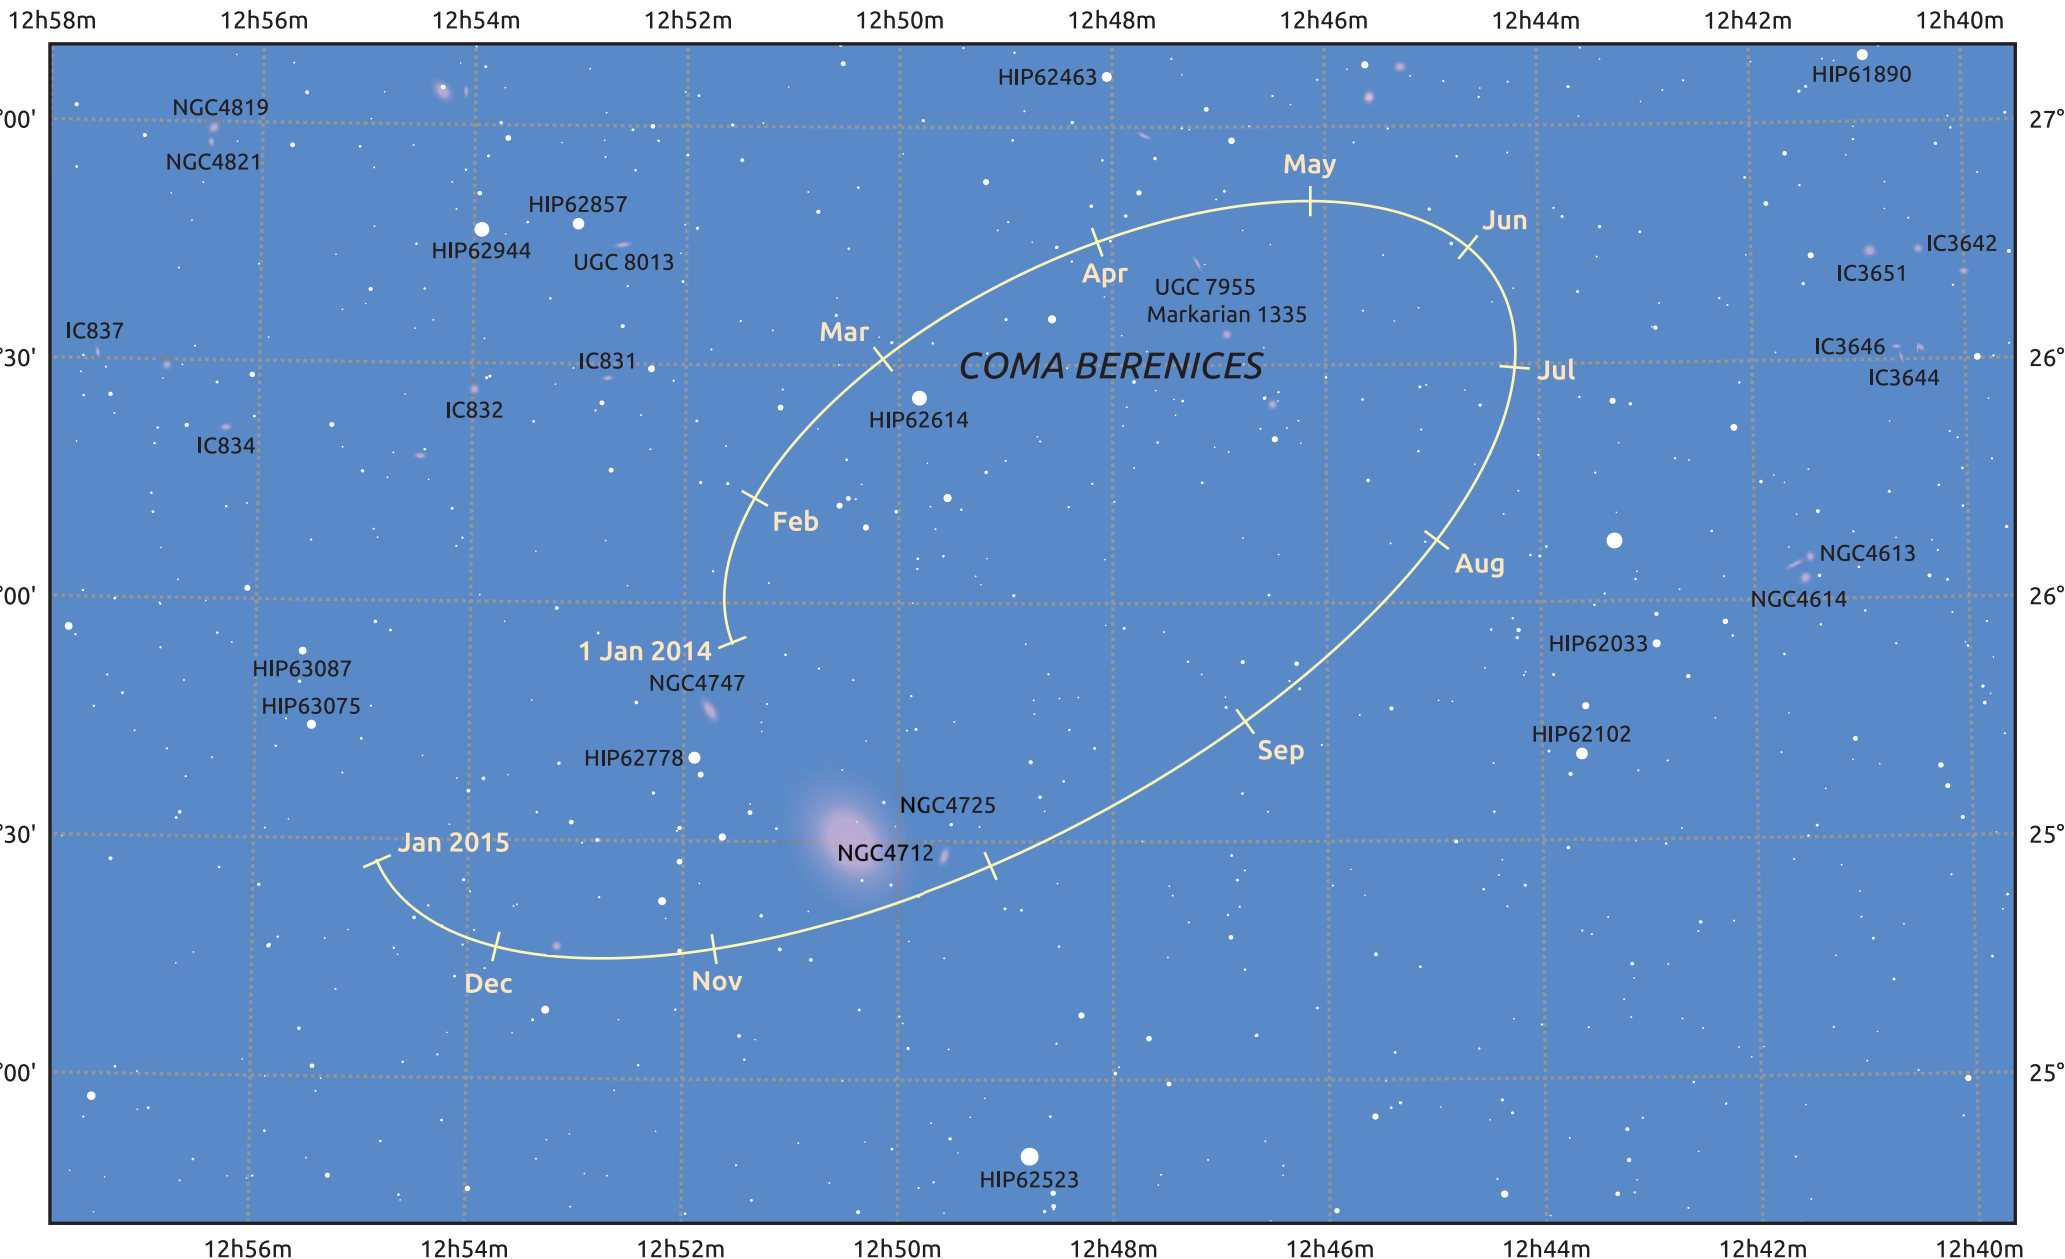

The path of Makemake in 2014

© Dominic Ford 2011–2025. Date markers placed at midnight UTC. Downloaded from <https://in-the-sky.org>

Magnitude scale: 14.0 13.0 12.0 11.0 10.0 9.0 8.0 7.0 6.0

Ecliptic Plane

Galaxy Bright nebula Open cluster Globular cluster Planetary nebula

Date	Mag
2014 Jan 1	17.1
2014 Apr 1	17.0
2014 Jul 1	17.1
2014 Oct 1	17.1
2015 Jan 1	17.1