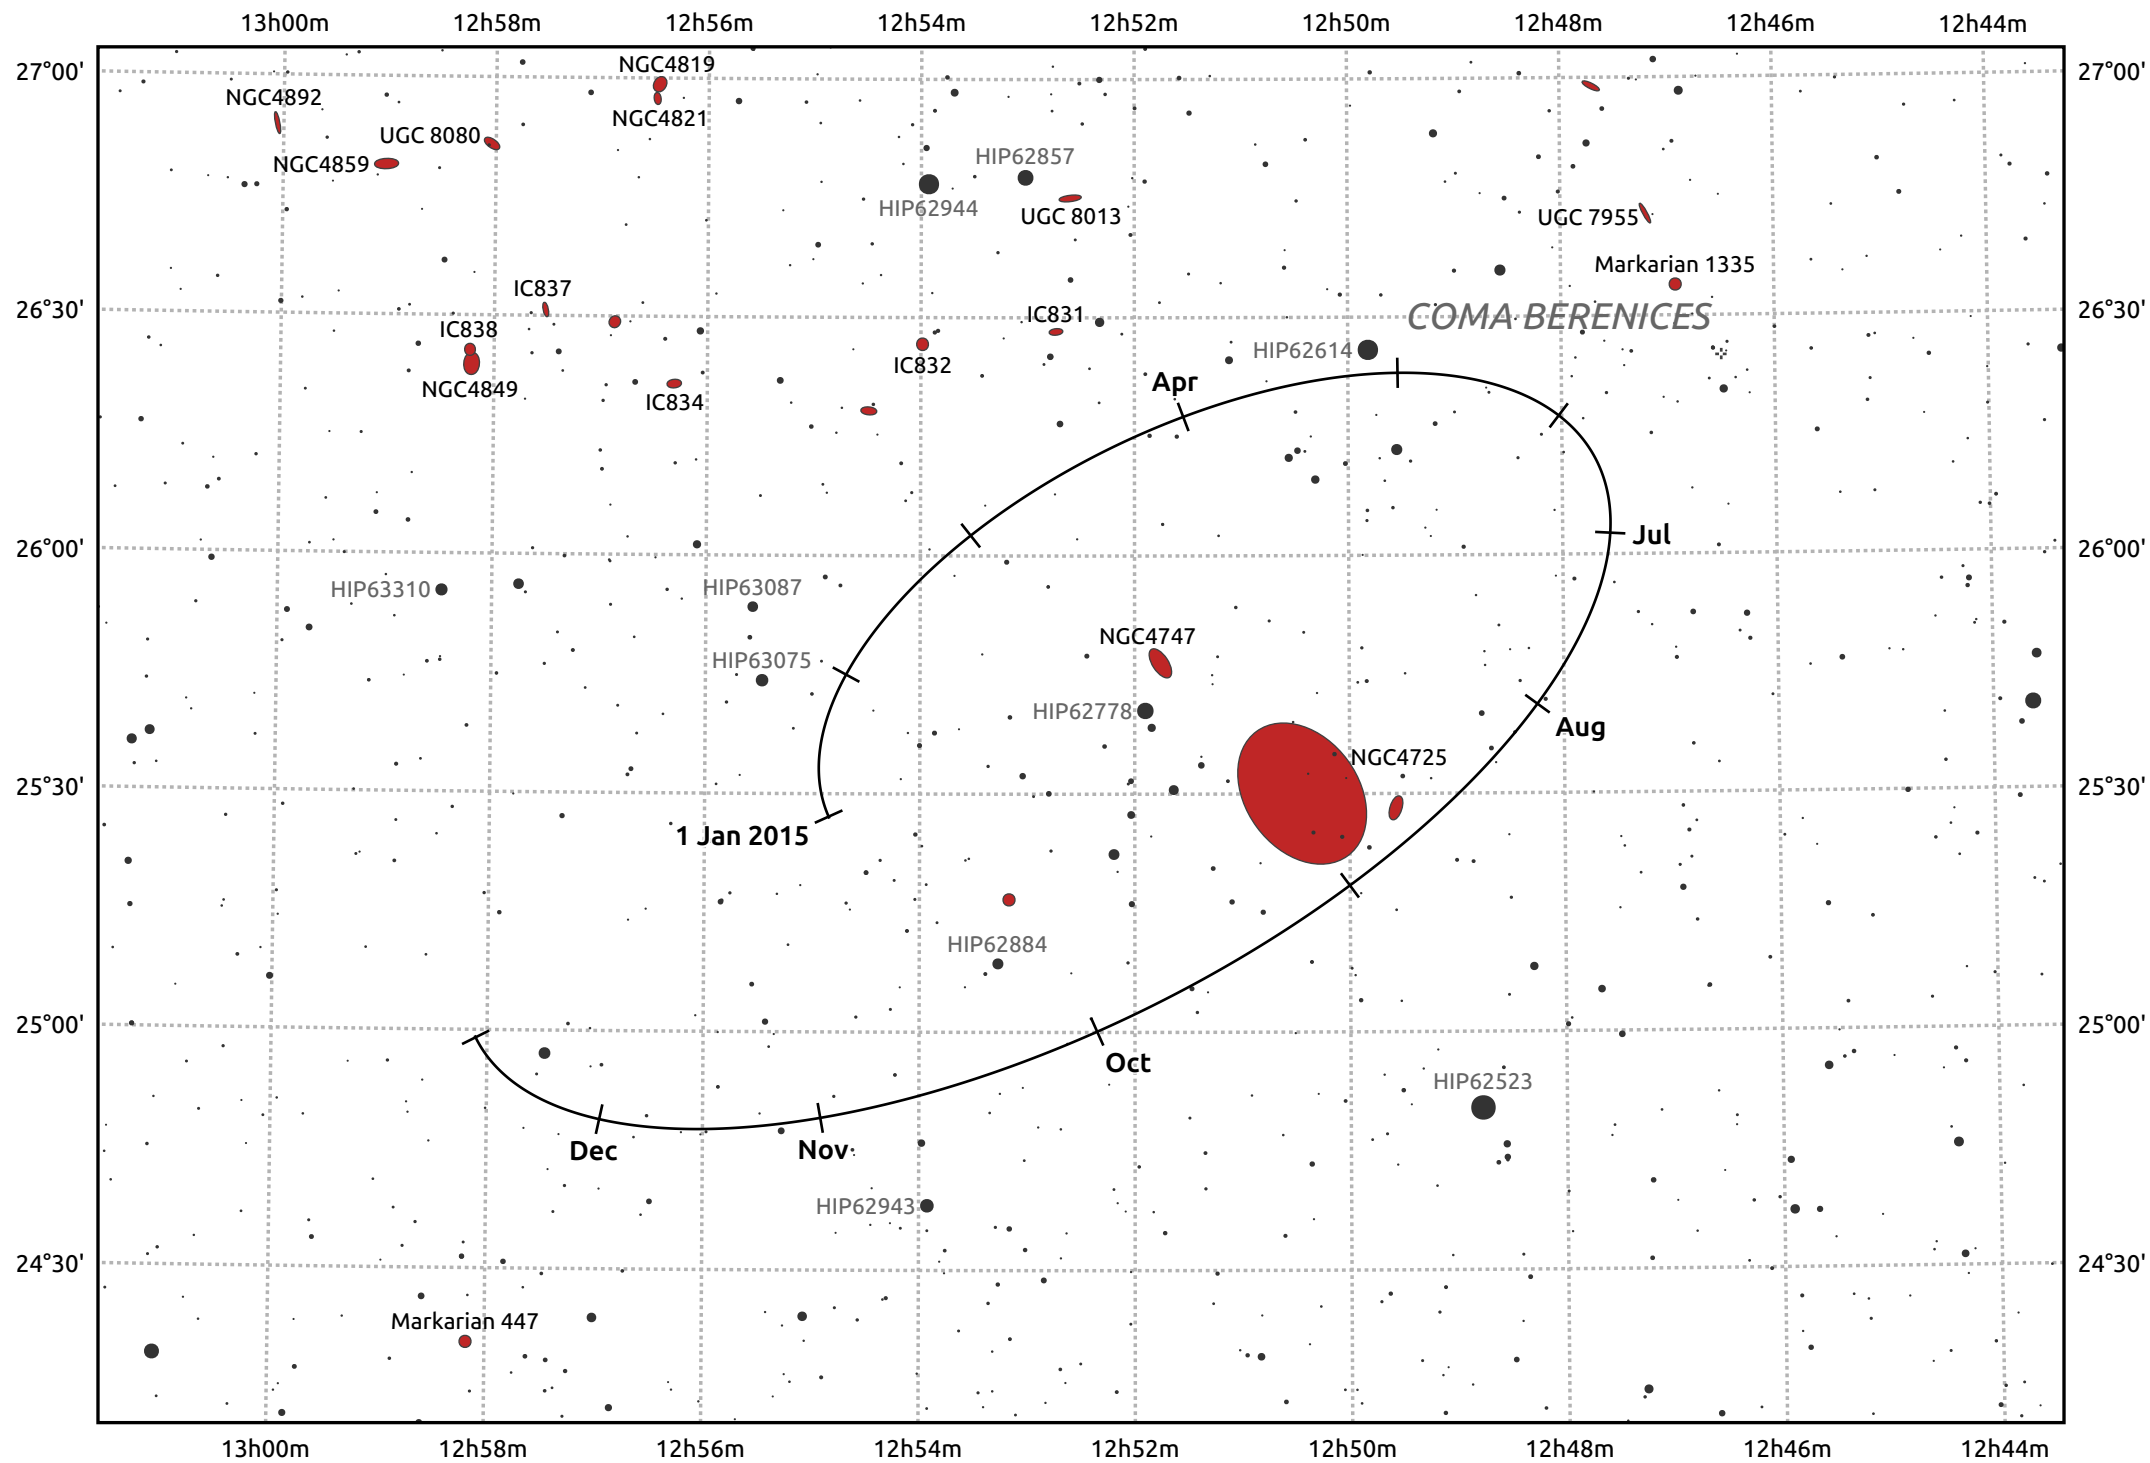

# The path of Makemake in 2015

© Dominic Ford 2011–2025. Date markers placed at midnight UTC. Downloaded from <https://in-the-sky.org>

Magnitude scale: 14.0 13.0 12.0 11.0 10.0 9.0 8.0 7.0 6.0

— Ecliptic Plane

Galaxy    Bright nebula    Open cluster    Globular cluster    Planetary nebula

Date	Mag
2015 Jan 1	17.1
2015 Apr 1	17.0
2015 Jul 1	17.1
2015 Oct 1	17.1
2016 Jan 1	17.1