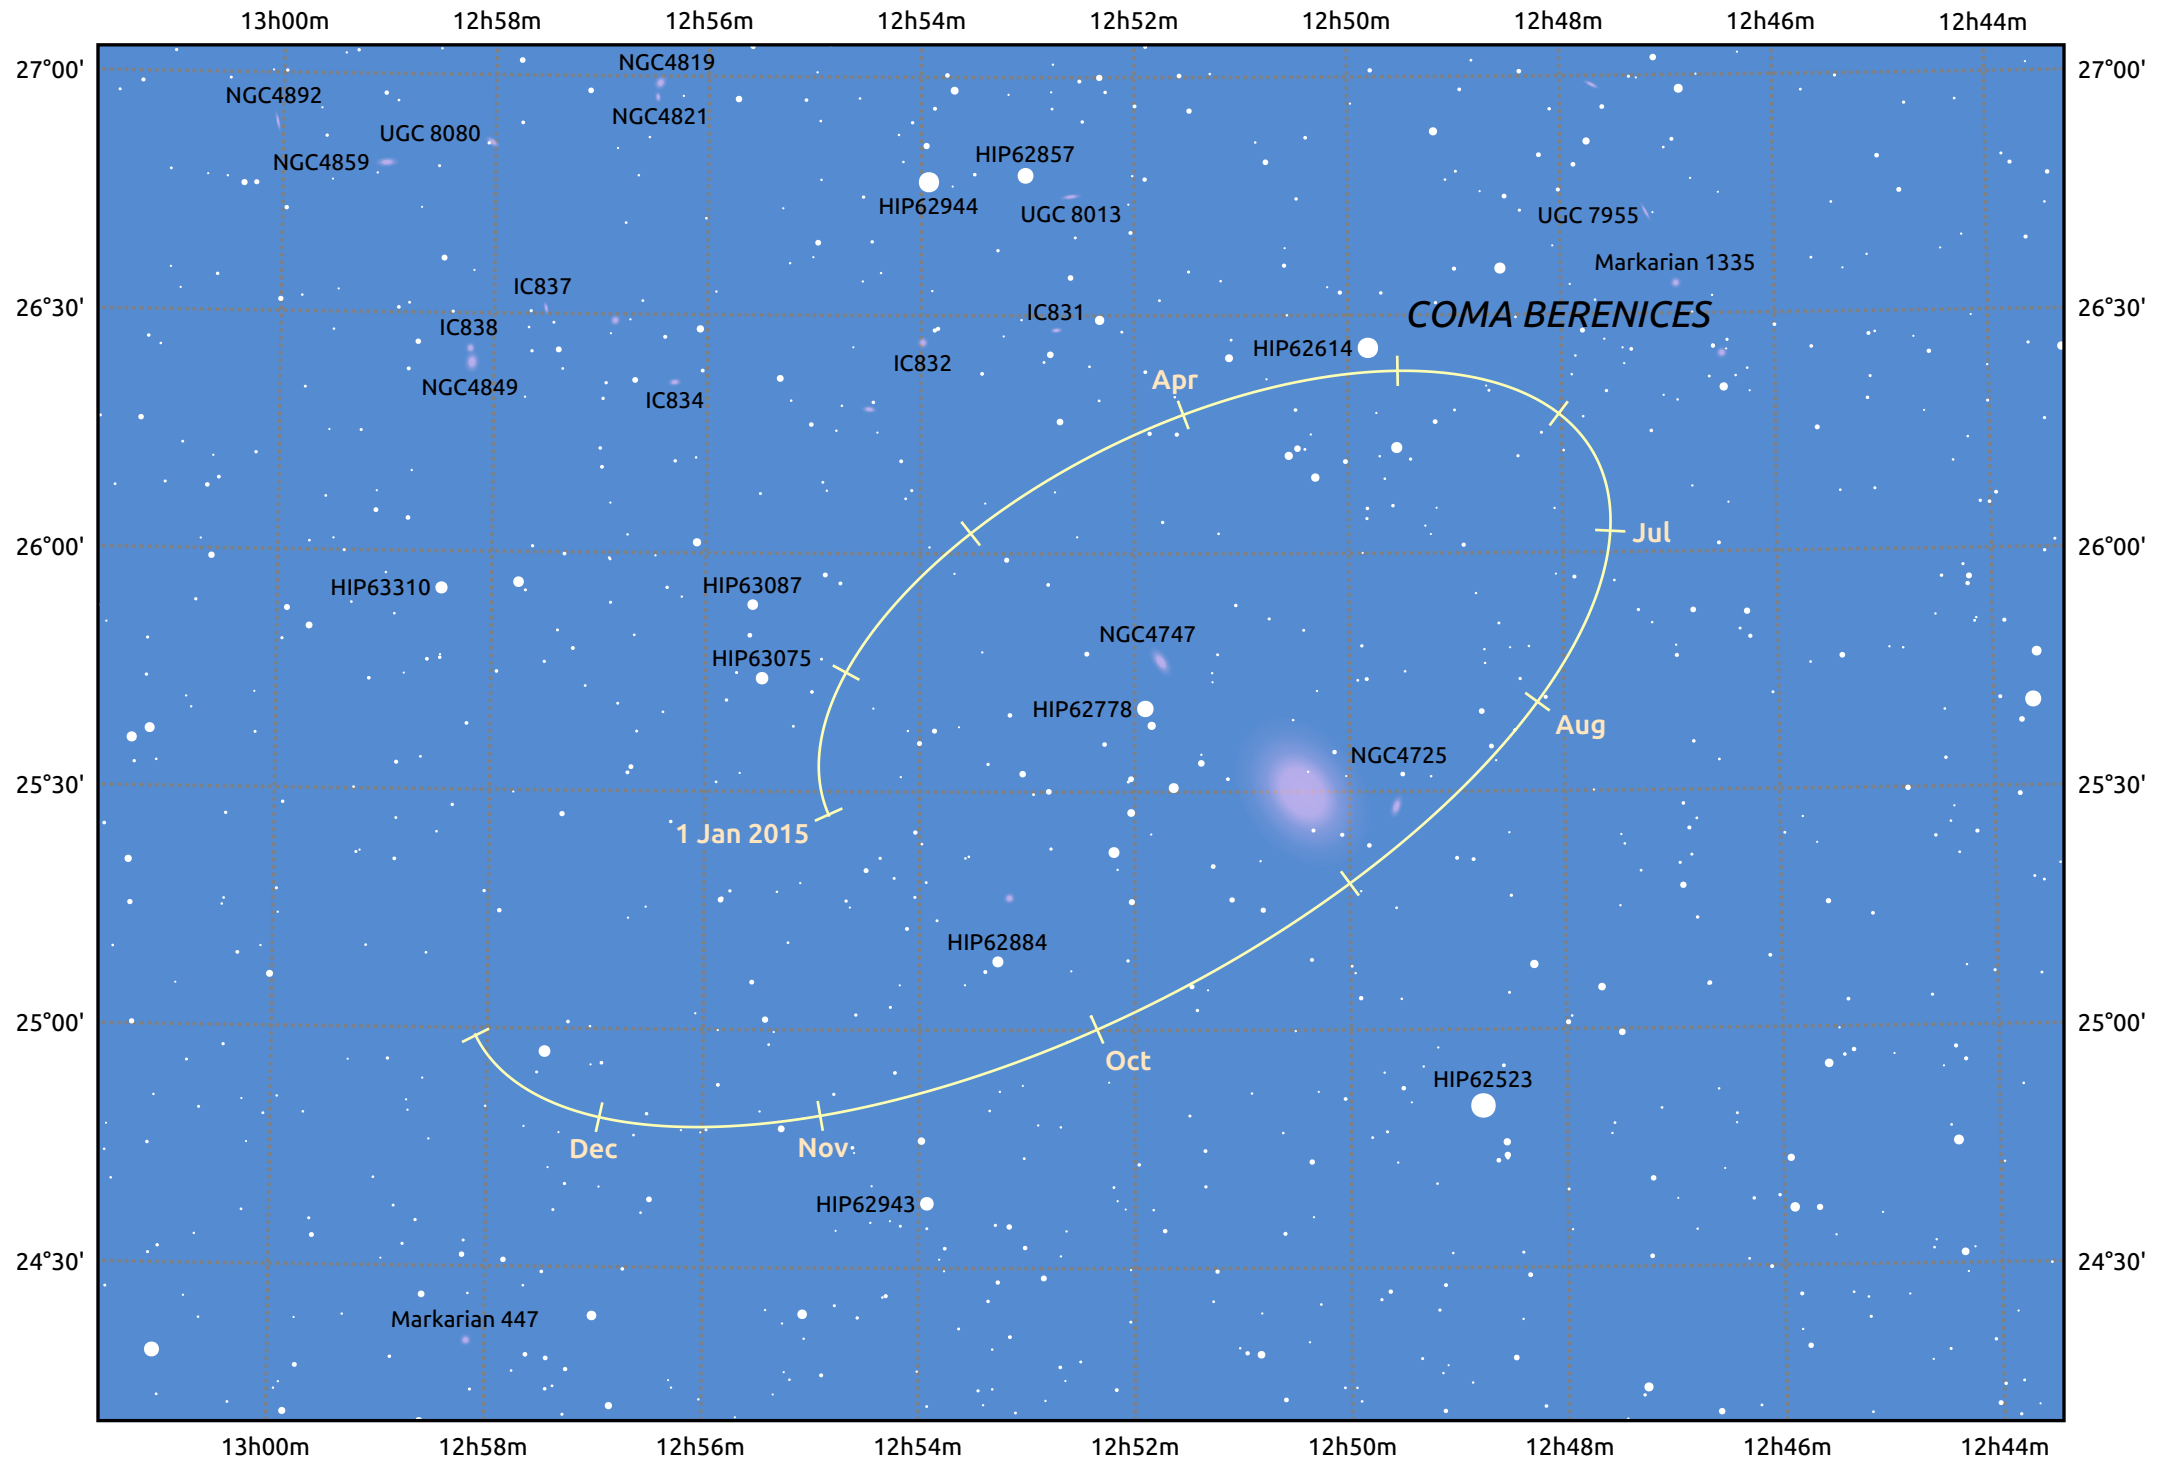

The path of Makemake in 2015

© Dominic Ford 2011–2025. Date markers placed at midnight UTC. Downloaded from <https://in-the-sky.org>

Magnitude scale: 14.0 13.0 12.0 11.0 10.0 9.0 8.0 7.0 6.0

— Ecliptic Plane

Galaxy Bright nebula Open cluster Globular cluster Planetary nebula

Date	Mag
2015 Jan 1	17.1
2015 Apr 1	17.0
2015 Jul 1	17.1
2015 Oct 1	17.1
2016 Jan 1	17.1