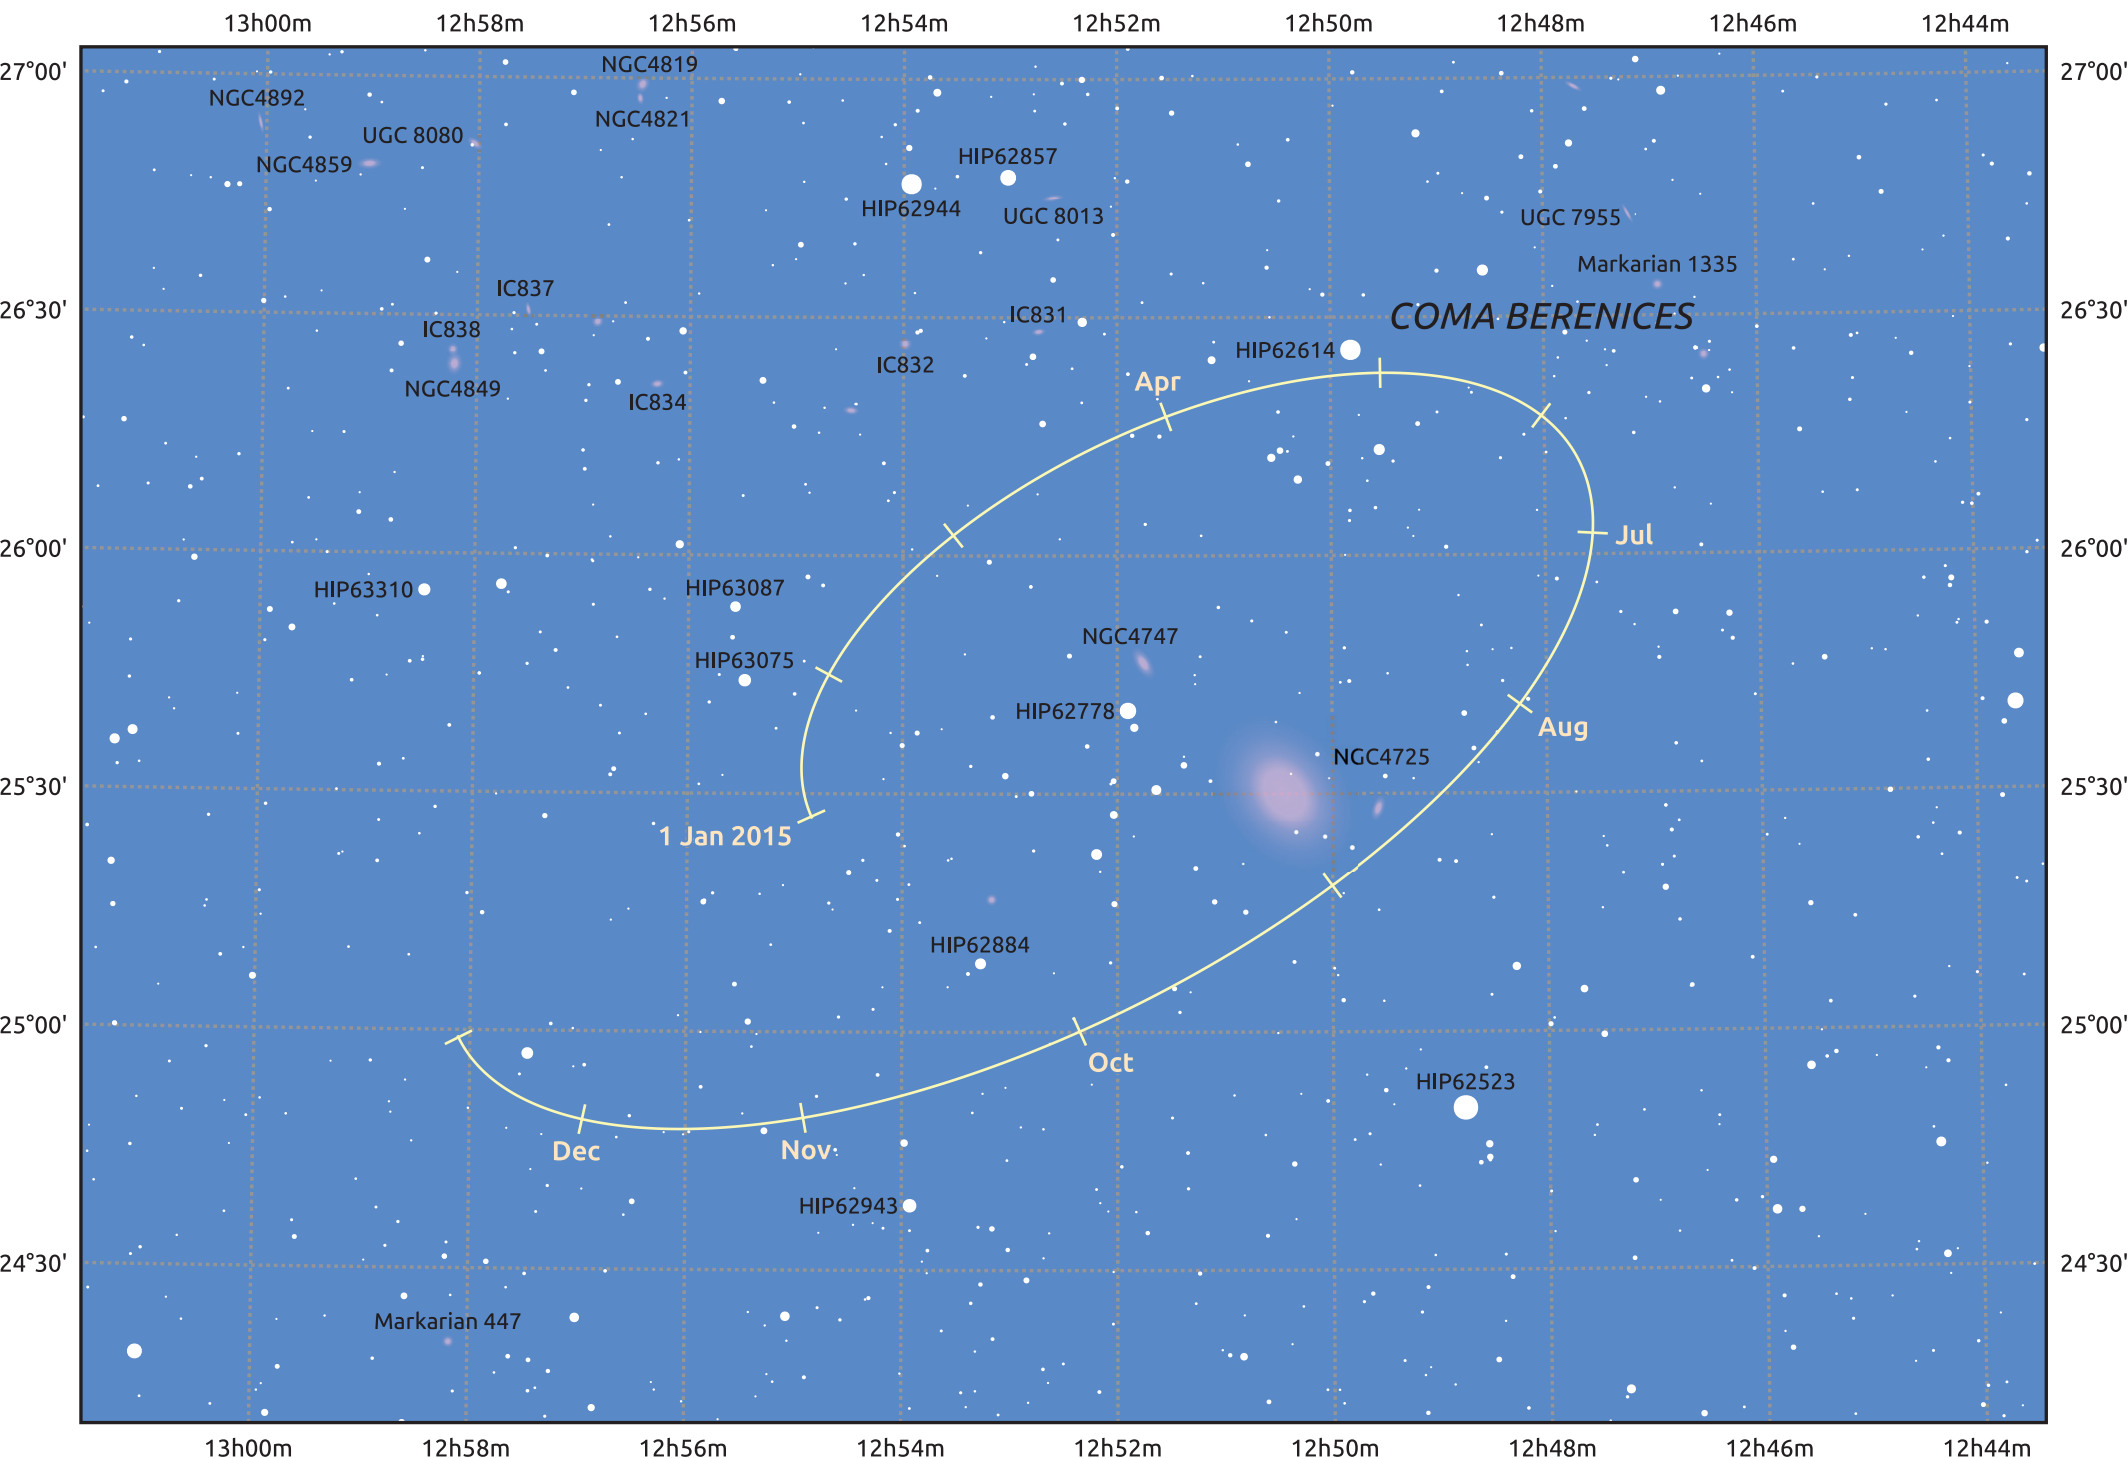

The path of Makemake in 2015

© Dominic Ford 2011–2025. Date markers placed at midnight UTC. Downloaded from <https://in-the-sky.org>

Magnitude scale: 14.0 13.0 12.0 11.0 10.0 9.0 8.0 7.0 6.0

Ecliptic Plane

Galaxy Bright nebula Open cluster Globular cluster Planetary nebula

Date	Mag
2015 Jan 1	17.1
2015 Apr 1	17.0
2015 Jul 1	17.1
2015 Oct 1	17.1
2016 Jan 1	17.1