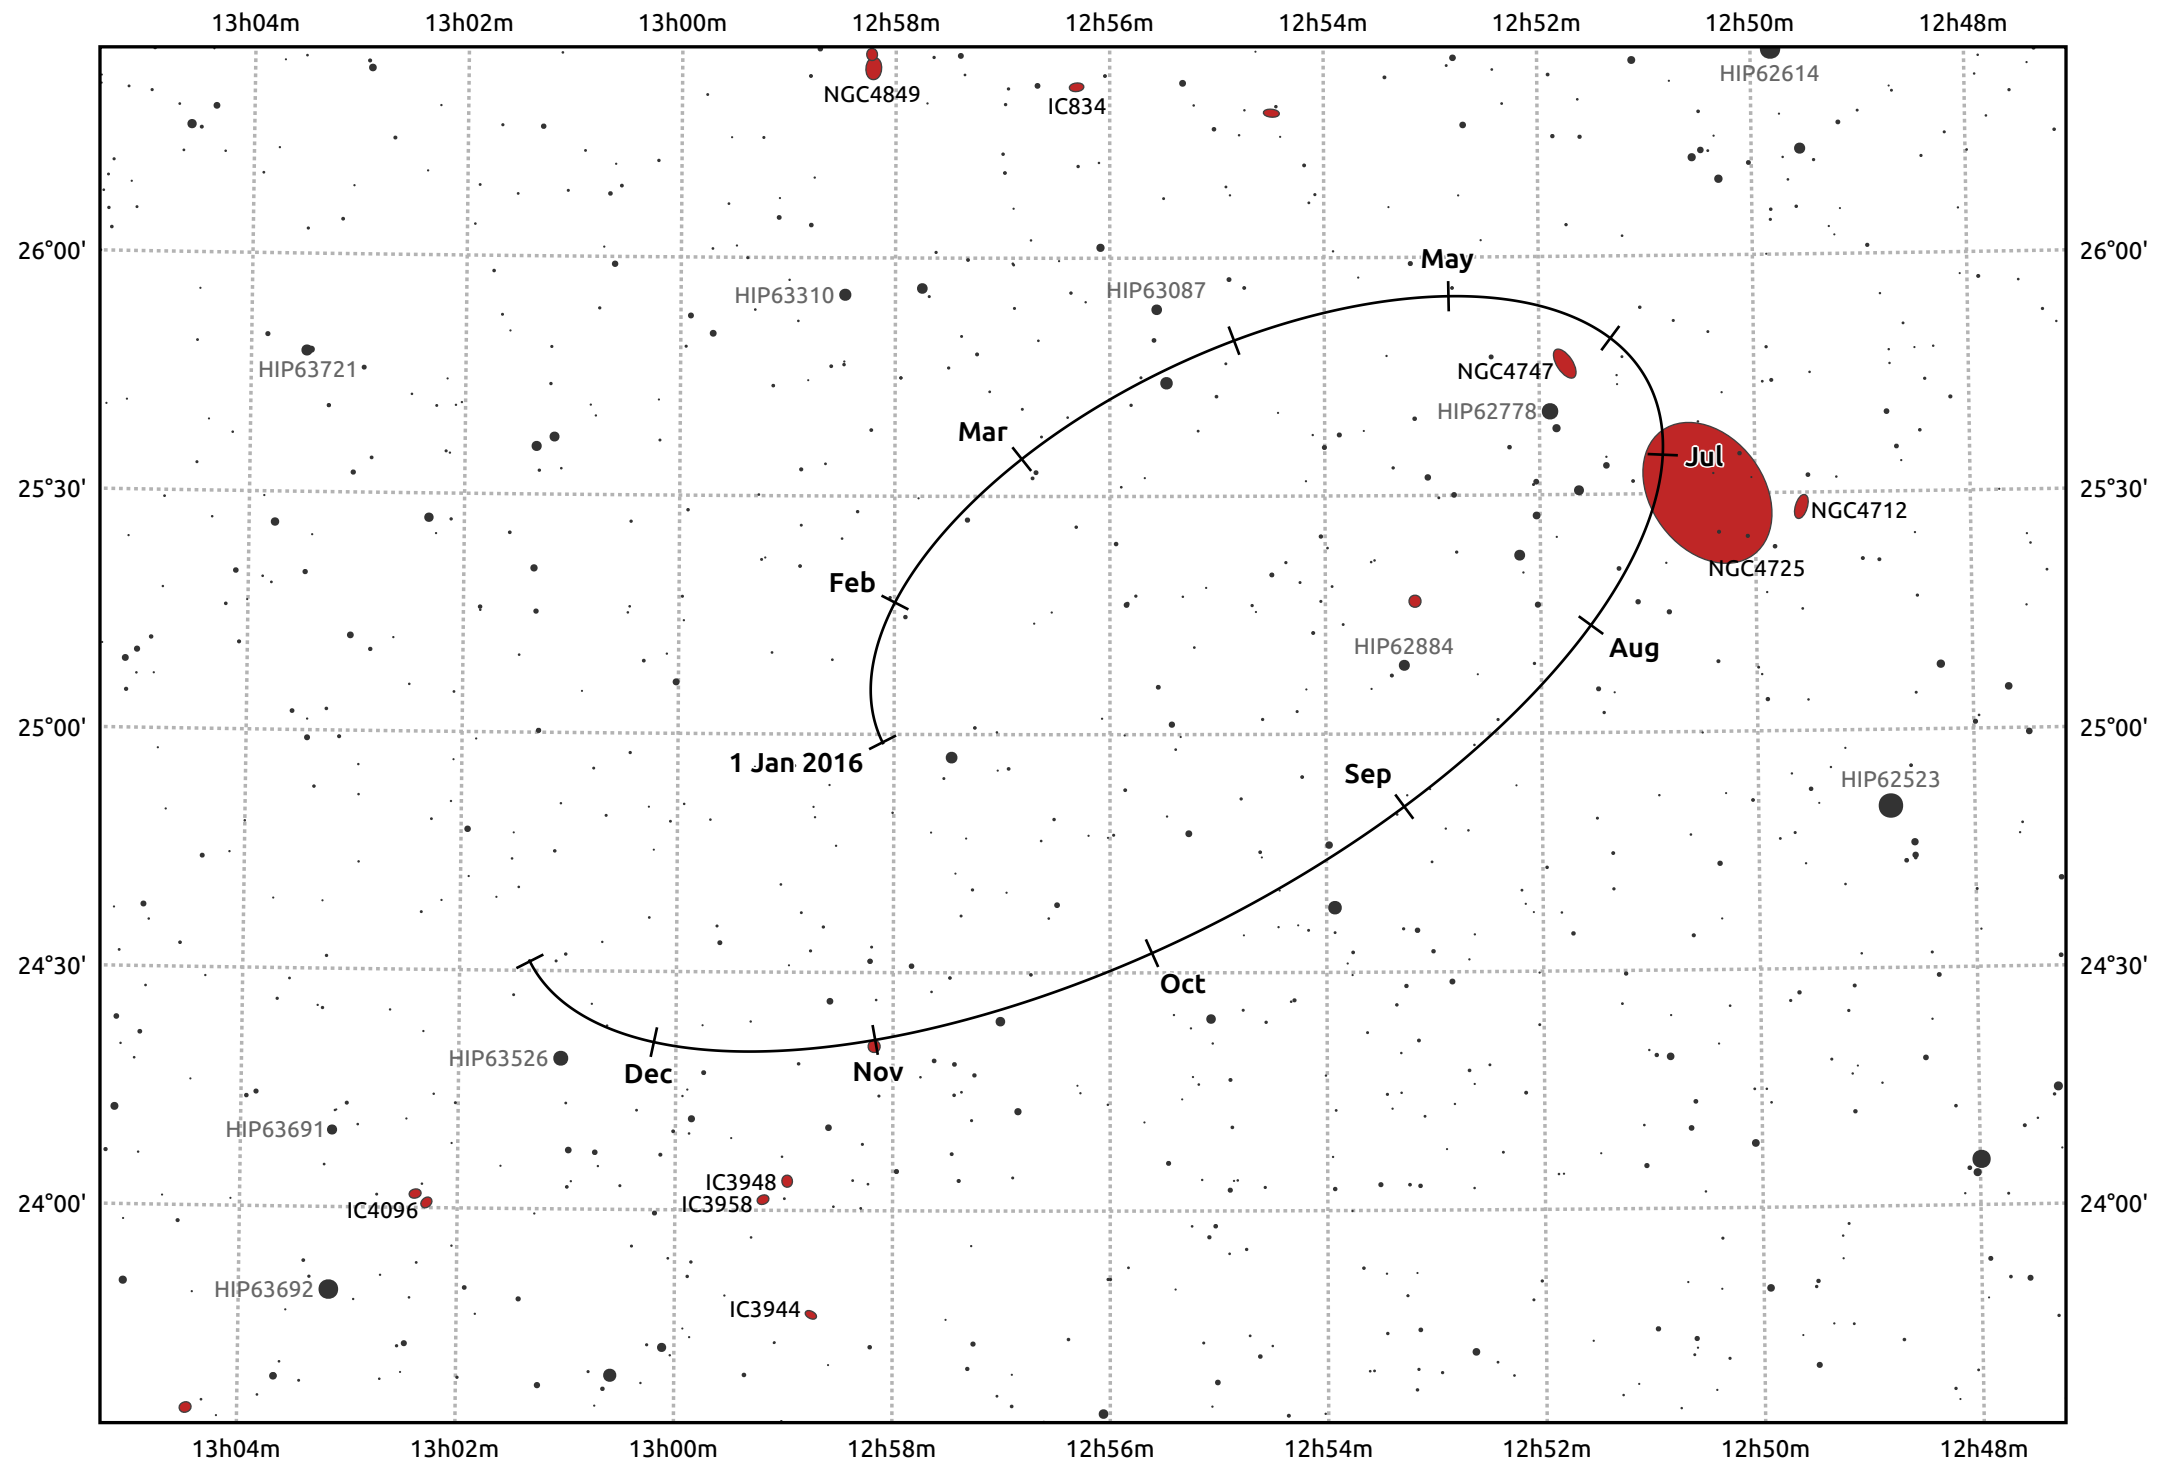

The path of Makemake in 2016

© Dominic Ford 2011–2025. Date markers placed at midnight UTC. Downloaded from <https://in-the-sky.org>

Magnitude scale: 14.0 13.0 12.0 11.0 10.0 9.0 8.0 7.0 6.0

— Ecliptic Plane

Galaxy Bright nebula Open cluster Globular cluster Planetary nebula

Date	Mag
2016 Jan 1	17.1
2016 Apr 1	17.0
2016 Jul 1	17.1
2016 Oct 1	17.1
2017 Jan 1	17.1