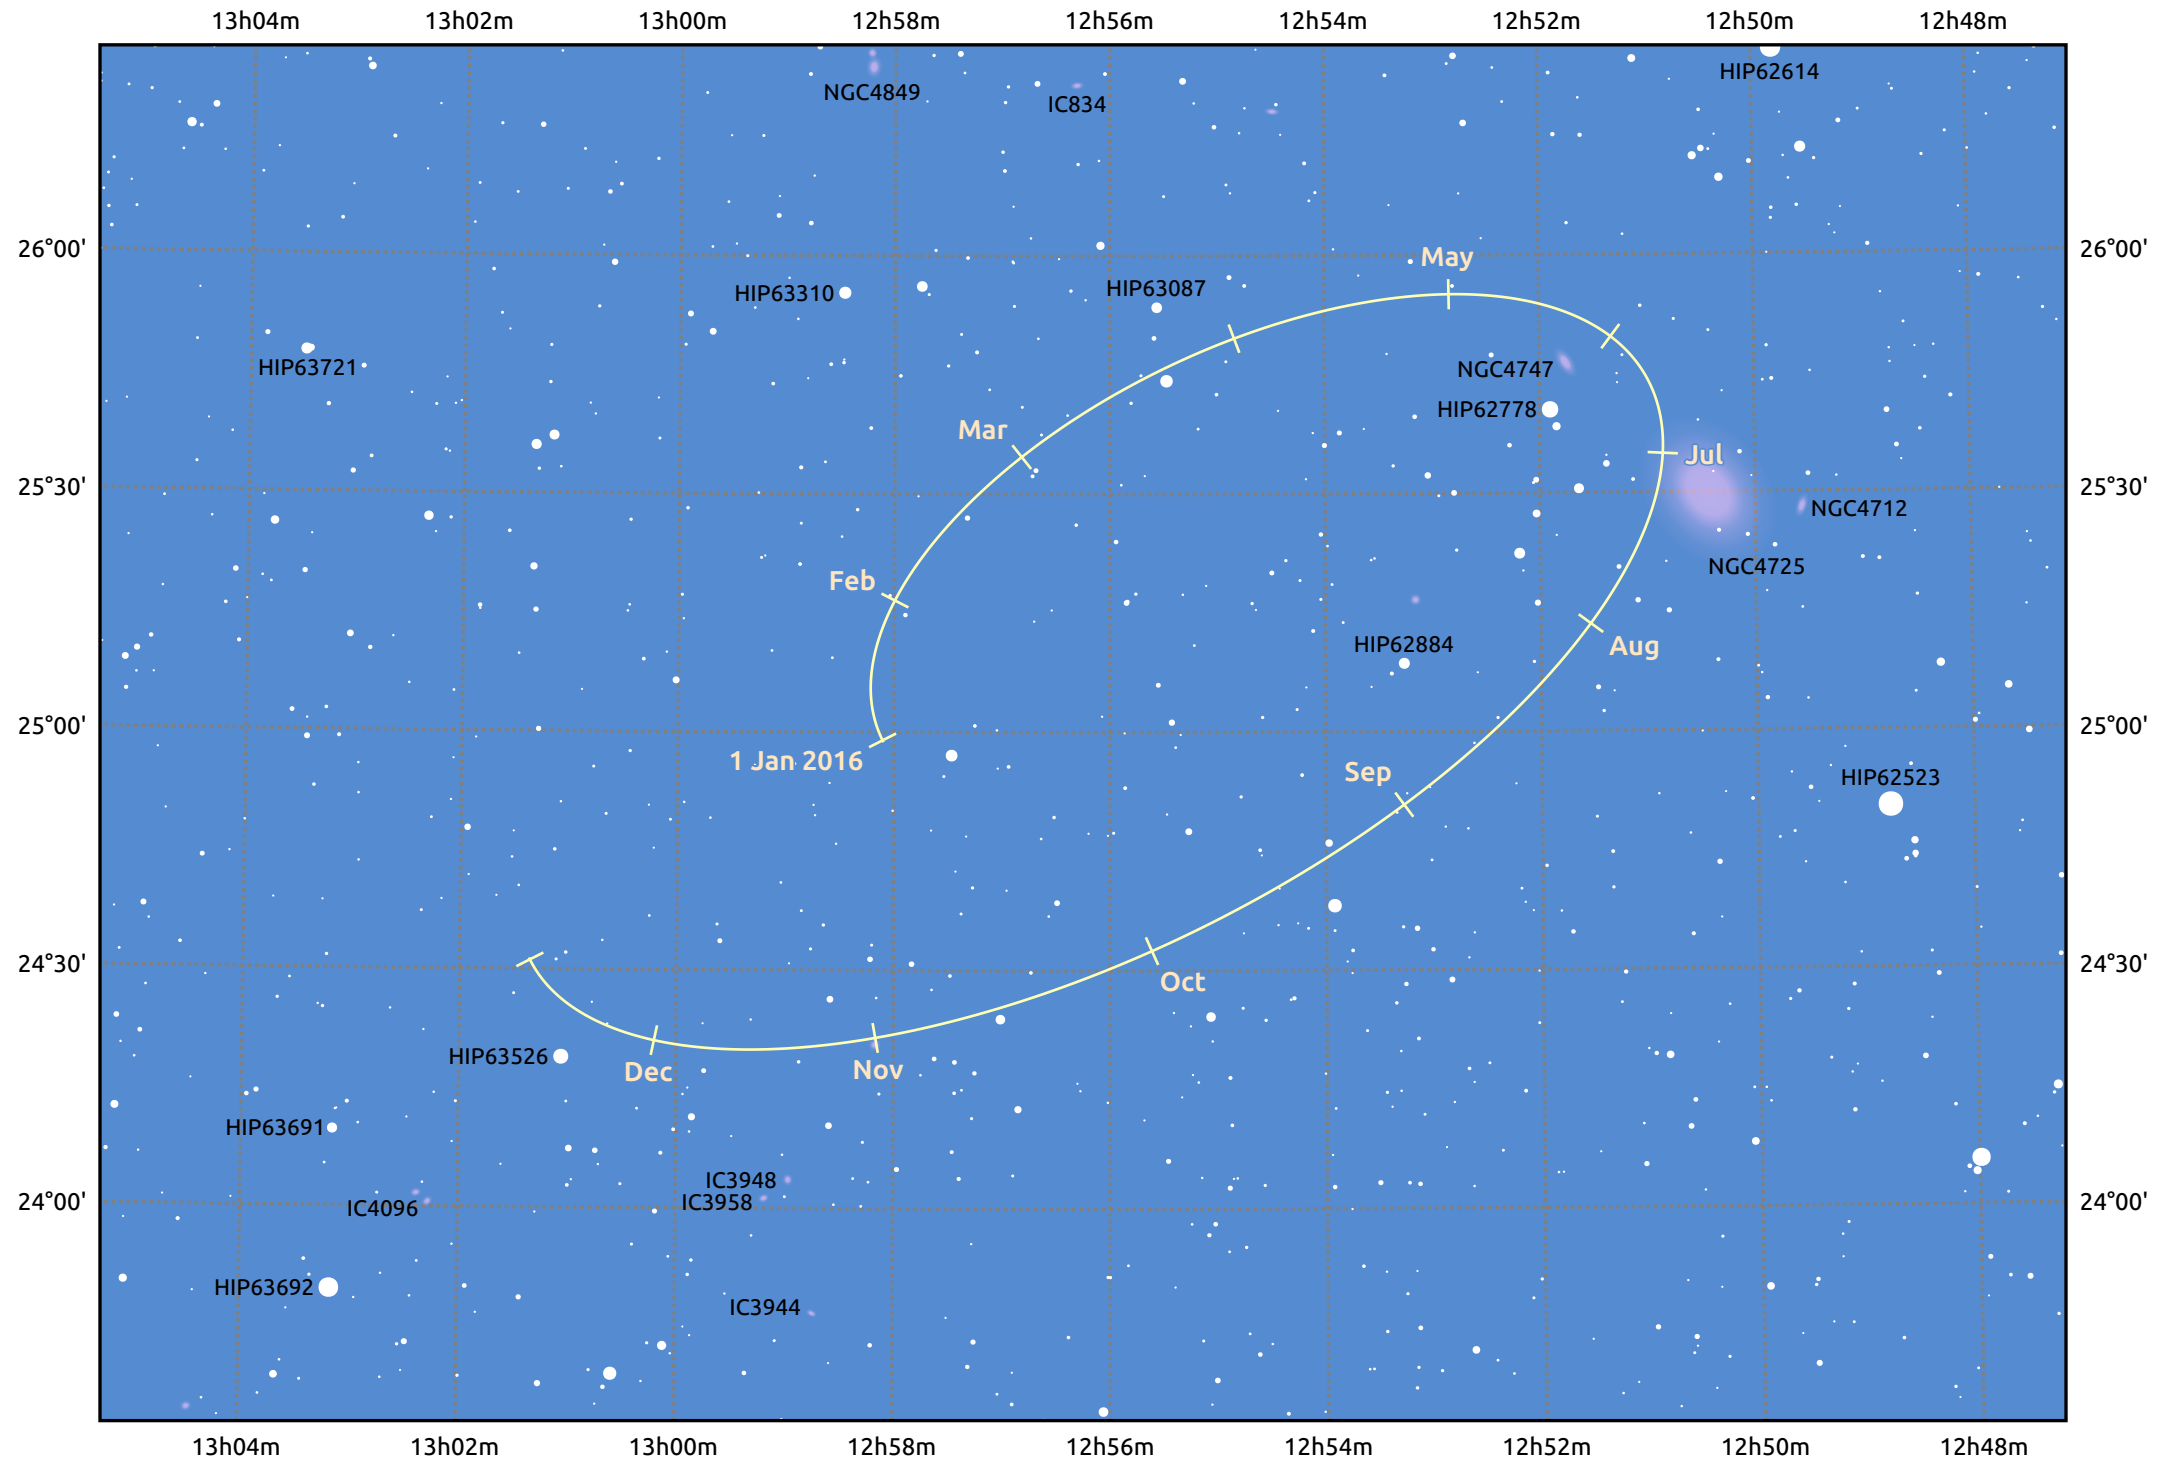

# The path of Makemake in 2016

© Dominic Ford 2011–2025. Date markers placed at midnight UTC. Downloaded from <https://in-the-sky.org>

Magnitude scale: 14.0 13.0 12.0 11.0 10.0 9.0 8.0 7.0 6.0

— Ecliptic Plane

Galaxy    Bright nebula    Open cluster    Globular cluster    Planetary nebula

Date	Mag
2016 Jan 1	17.1
2016 Apr 1	17.0
2016 Jul 1	17.1
2016 Oct 1	17.1
2017 Jan 1	17.1