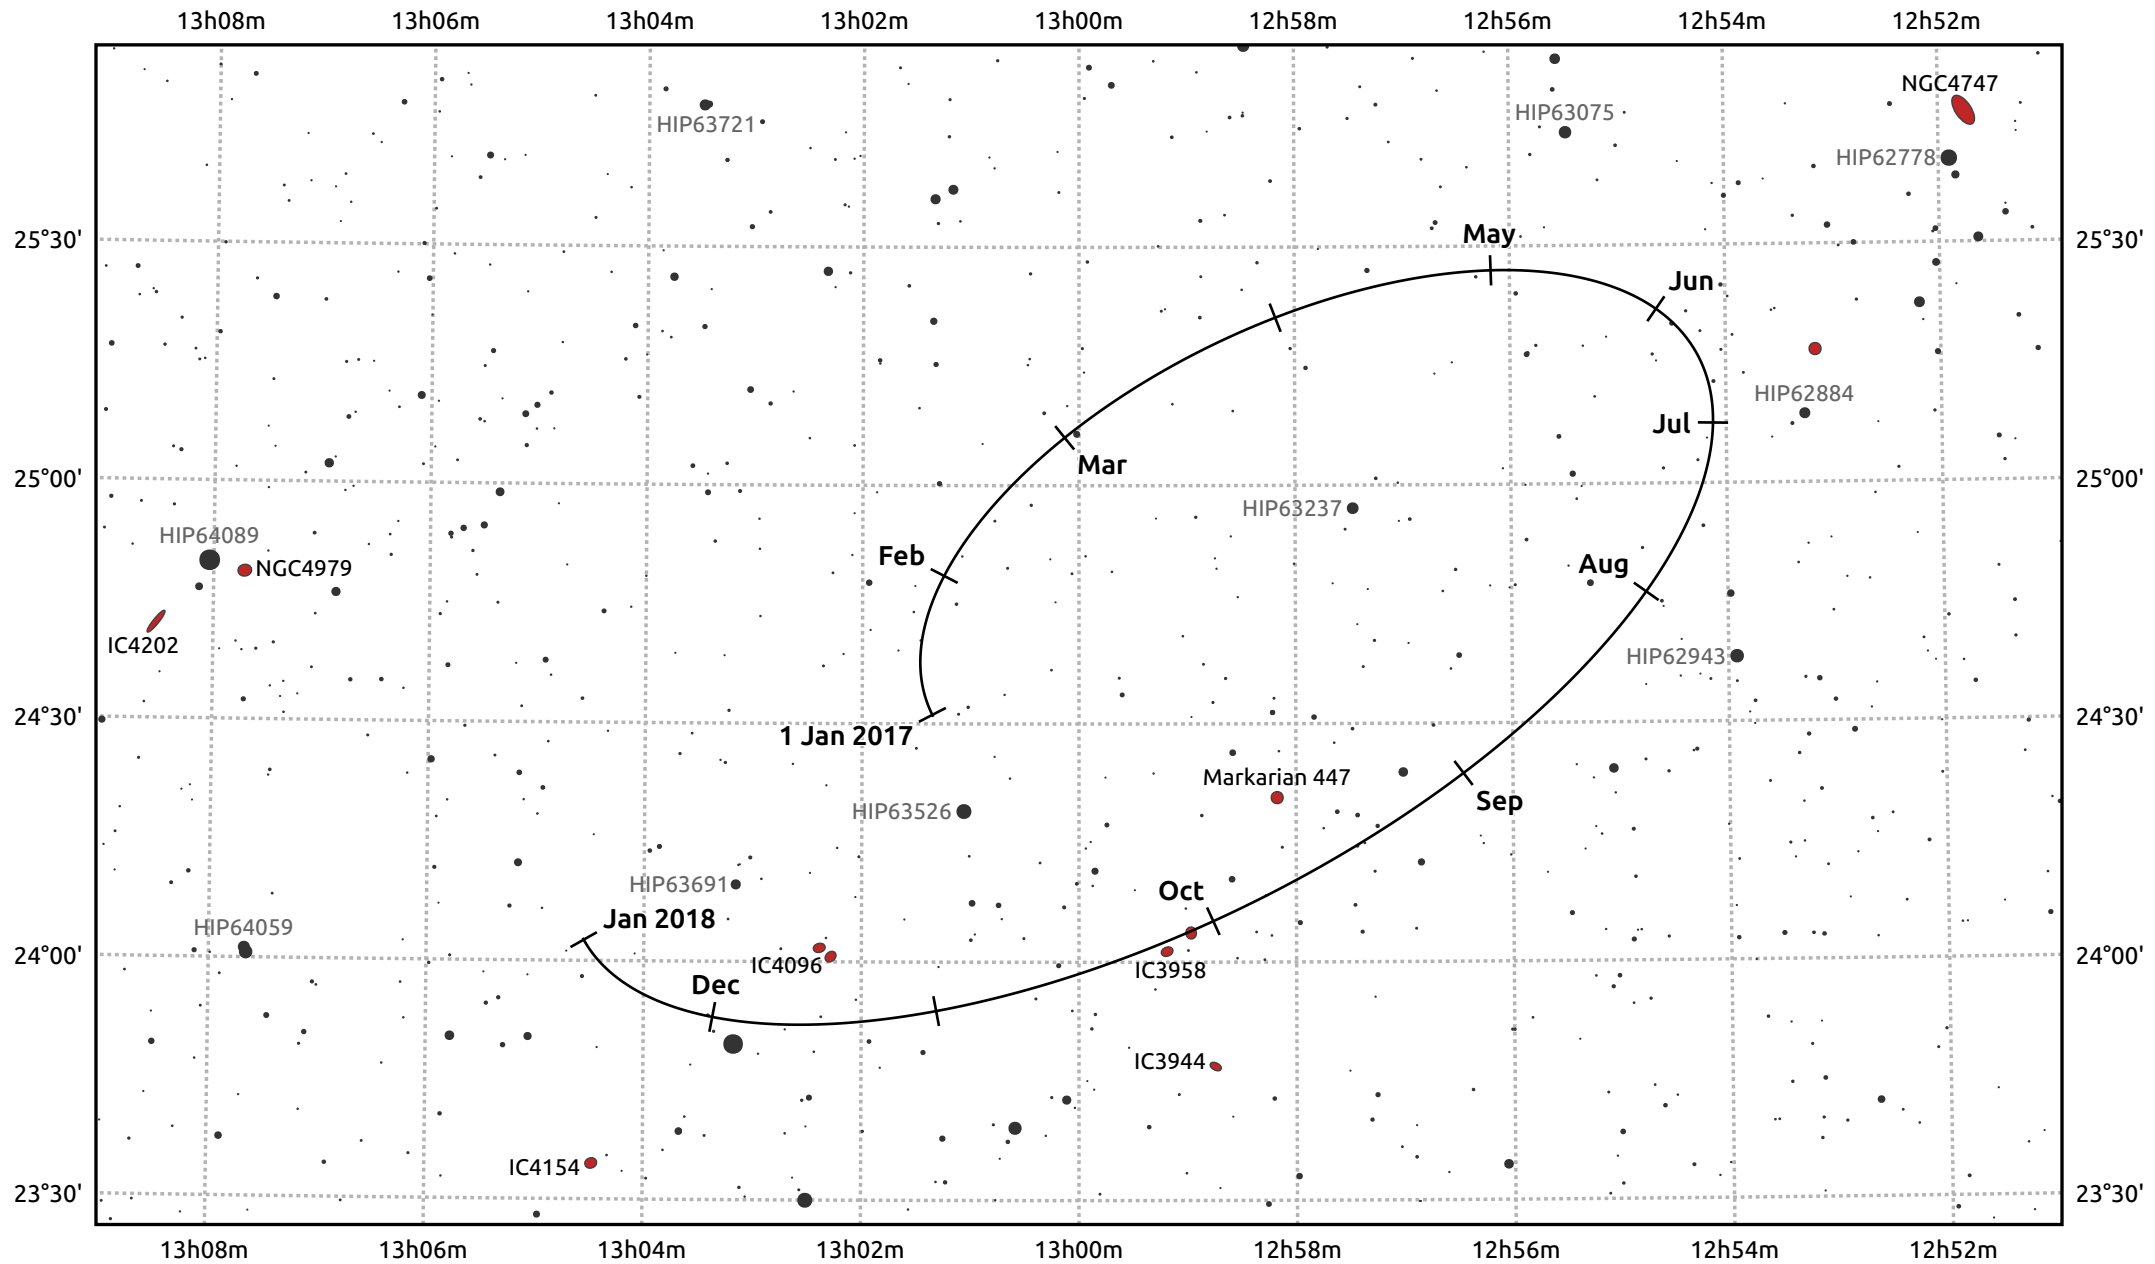

The path of Makemake in 2017

© Dominic Ford 2011–2025. Date markers placed at midnight UTC. Downloaded from <https://in-the-sky.org>

Magnitude scale: 14.0 13.0 12.0 11.0 10.0 9.0 8.0 7.0 6.0

— Ecliptic Plane

Galaxy Bright nebula Open cluster Globular cluster Planetary nebula

Date	Mag
2017 Jan 1	17.1
2017 Apr 1	17.0
2017 Jul 1	17.1
2017 Oct 1	17.1
2018 Jan 1	17.1