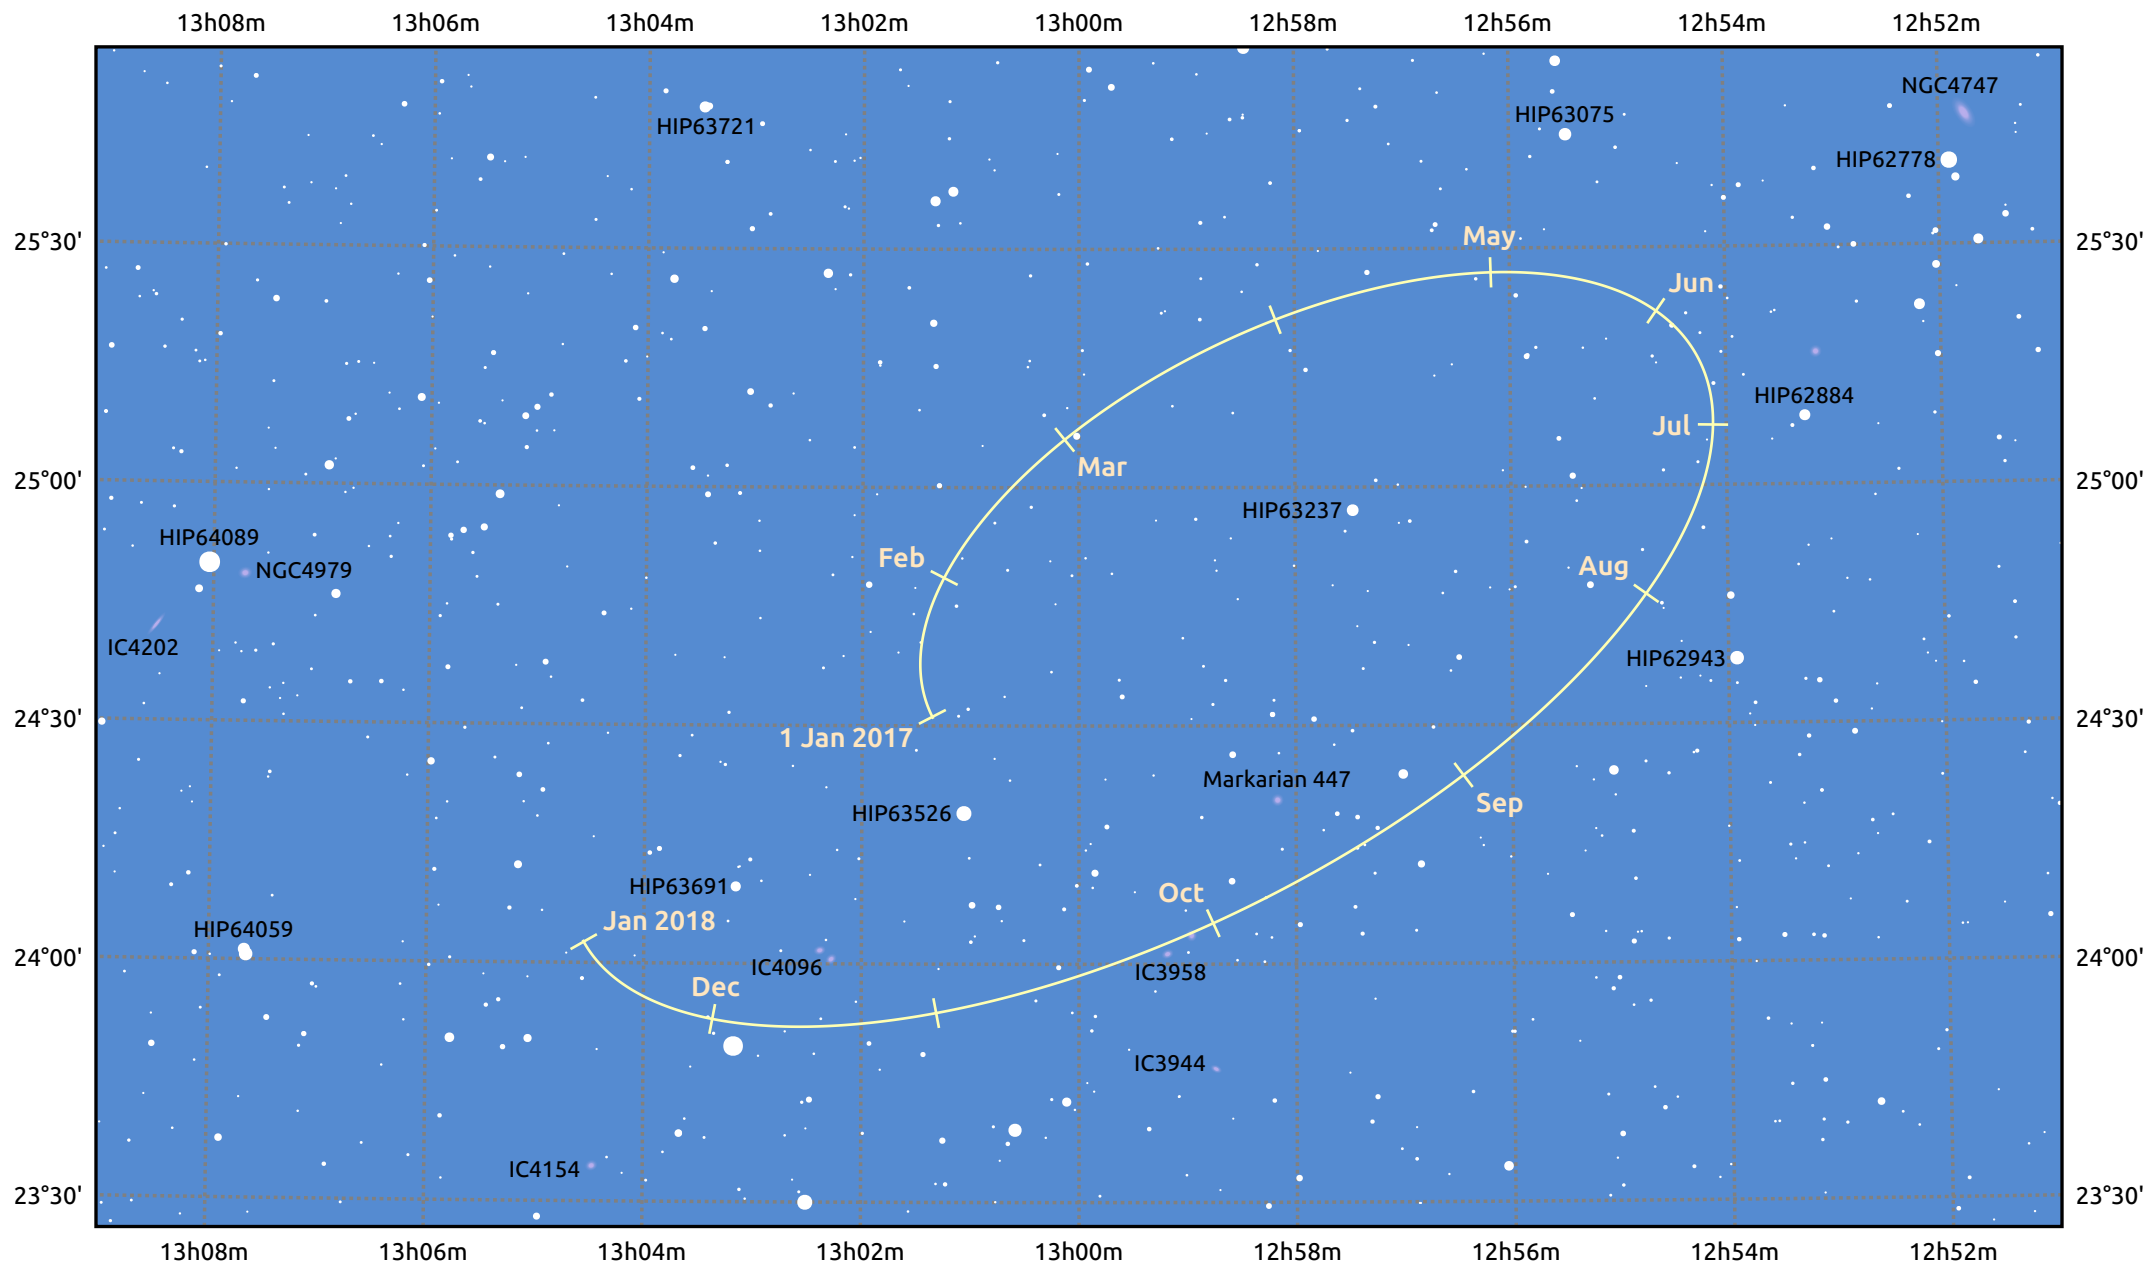

The path of Makemake in 2017

© Dominic Ford 2011–2025. Date markers placed at midnight UTC. Downloaded from <https://in-the-sky.org>

Magnitude scale: 14.0 13.0 12.0 11.0 10.0 9.0 8.0 7.0 6.0

 Ecliptic Plane

 Galaxy  Bright nebula  Open cluster  Globular cluster  Planetary nebula

Date	Mag
2017 Jan 1	17.1
2017 Apr 1	17.0
2017 Jul 1	17.1
2017 Oct 1	17.1
2018 Jan 1	17.1