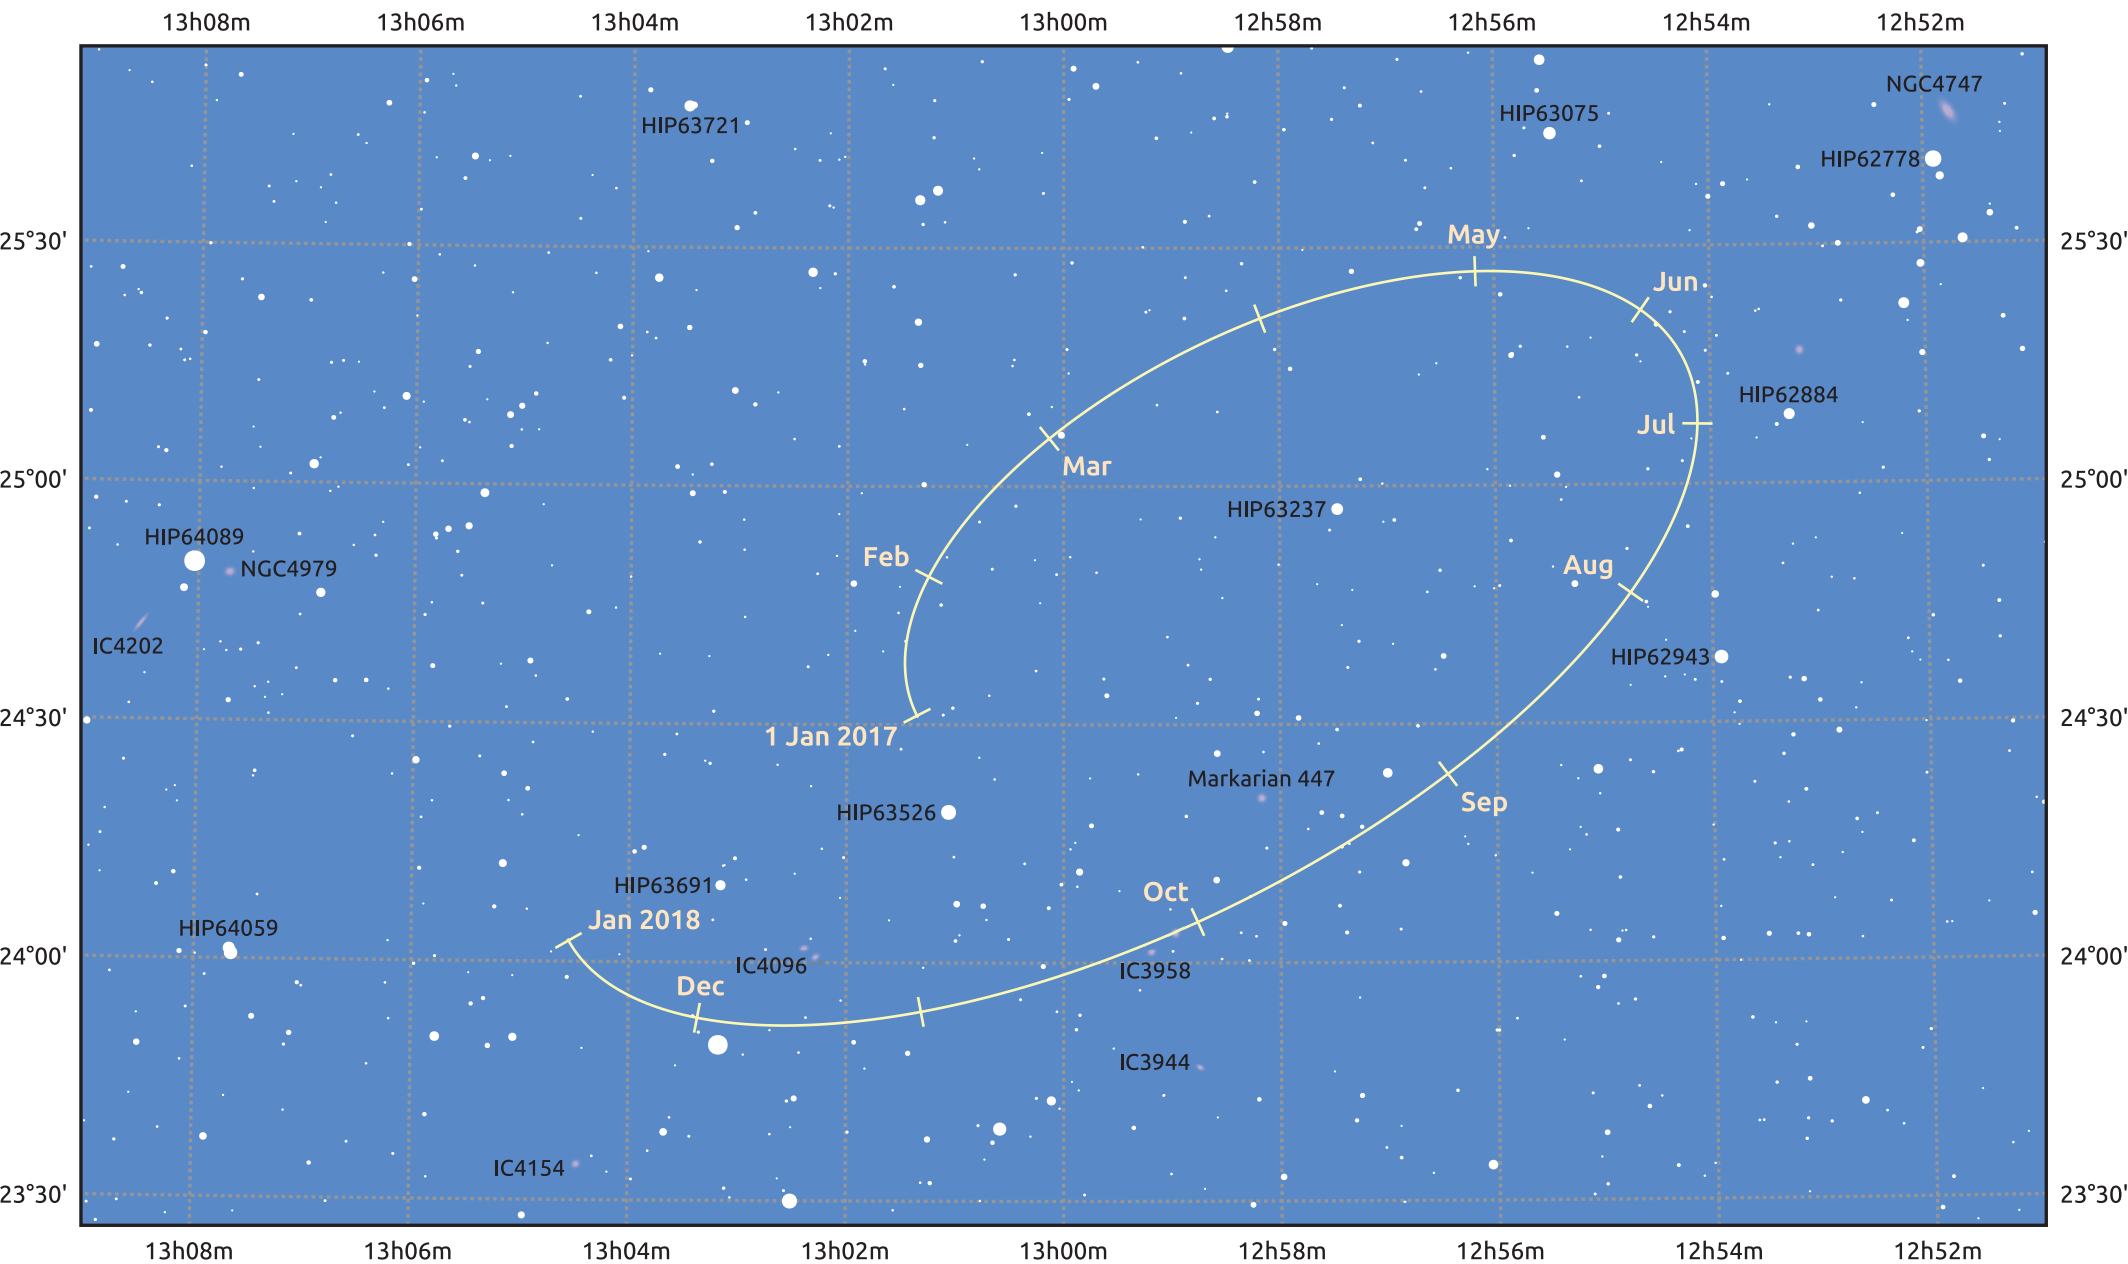

The path of Makemake in 2017

© Dominic Ford 2011–2025. Date markers placed at midnight UTC. Downloaded from <https://in-the-sky.org>

Magnitude scale: 14.0 13.0 12.0 11.0 10.0 9.0 8.0 7.0 6.0

— Ecliptic Plane

Galaxy Bright nebula Open cluster Globular cluster Planetary nebula

Date	Mag
2017 Jan 1	17.1
2017 Apr 1	17.0
2017 Jul 1	17.1
2017 Oct 1	17.1
2018 Jan 1	17.1