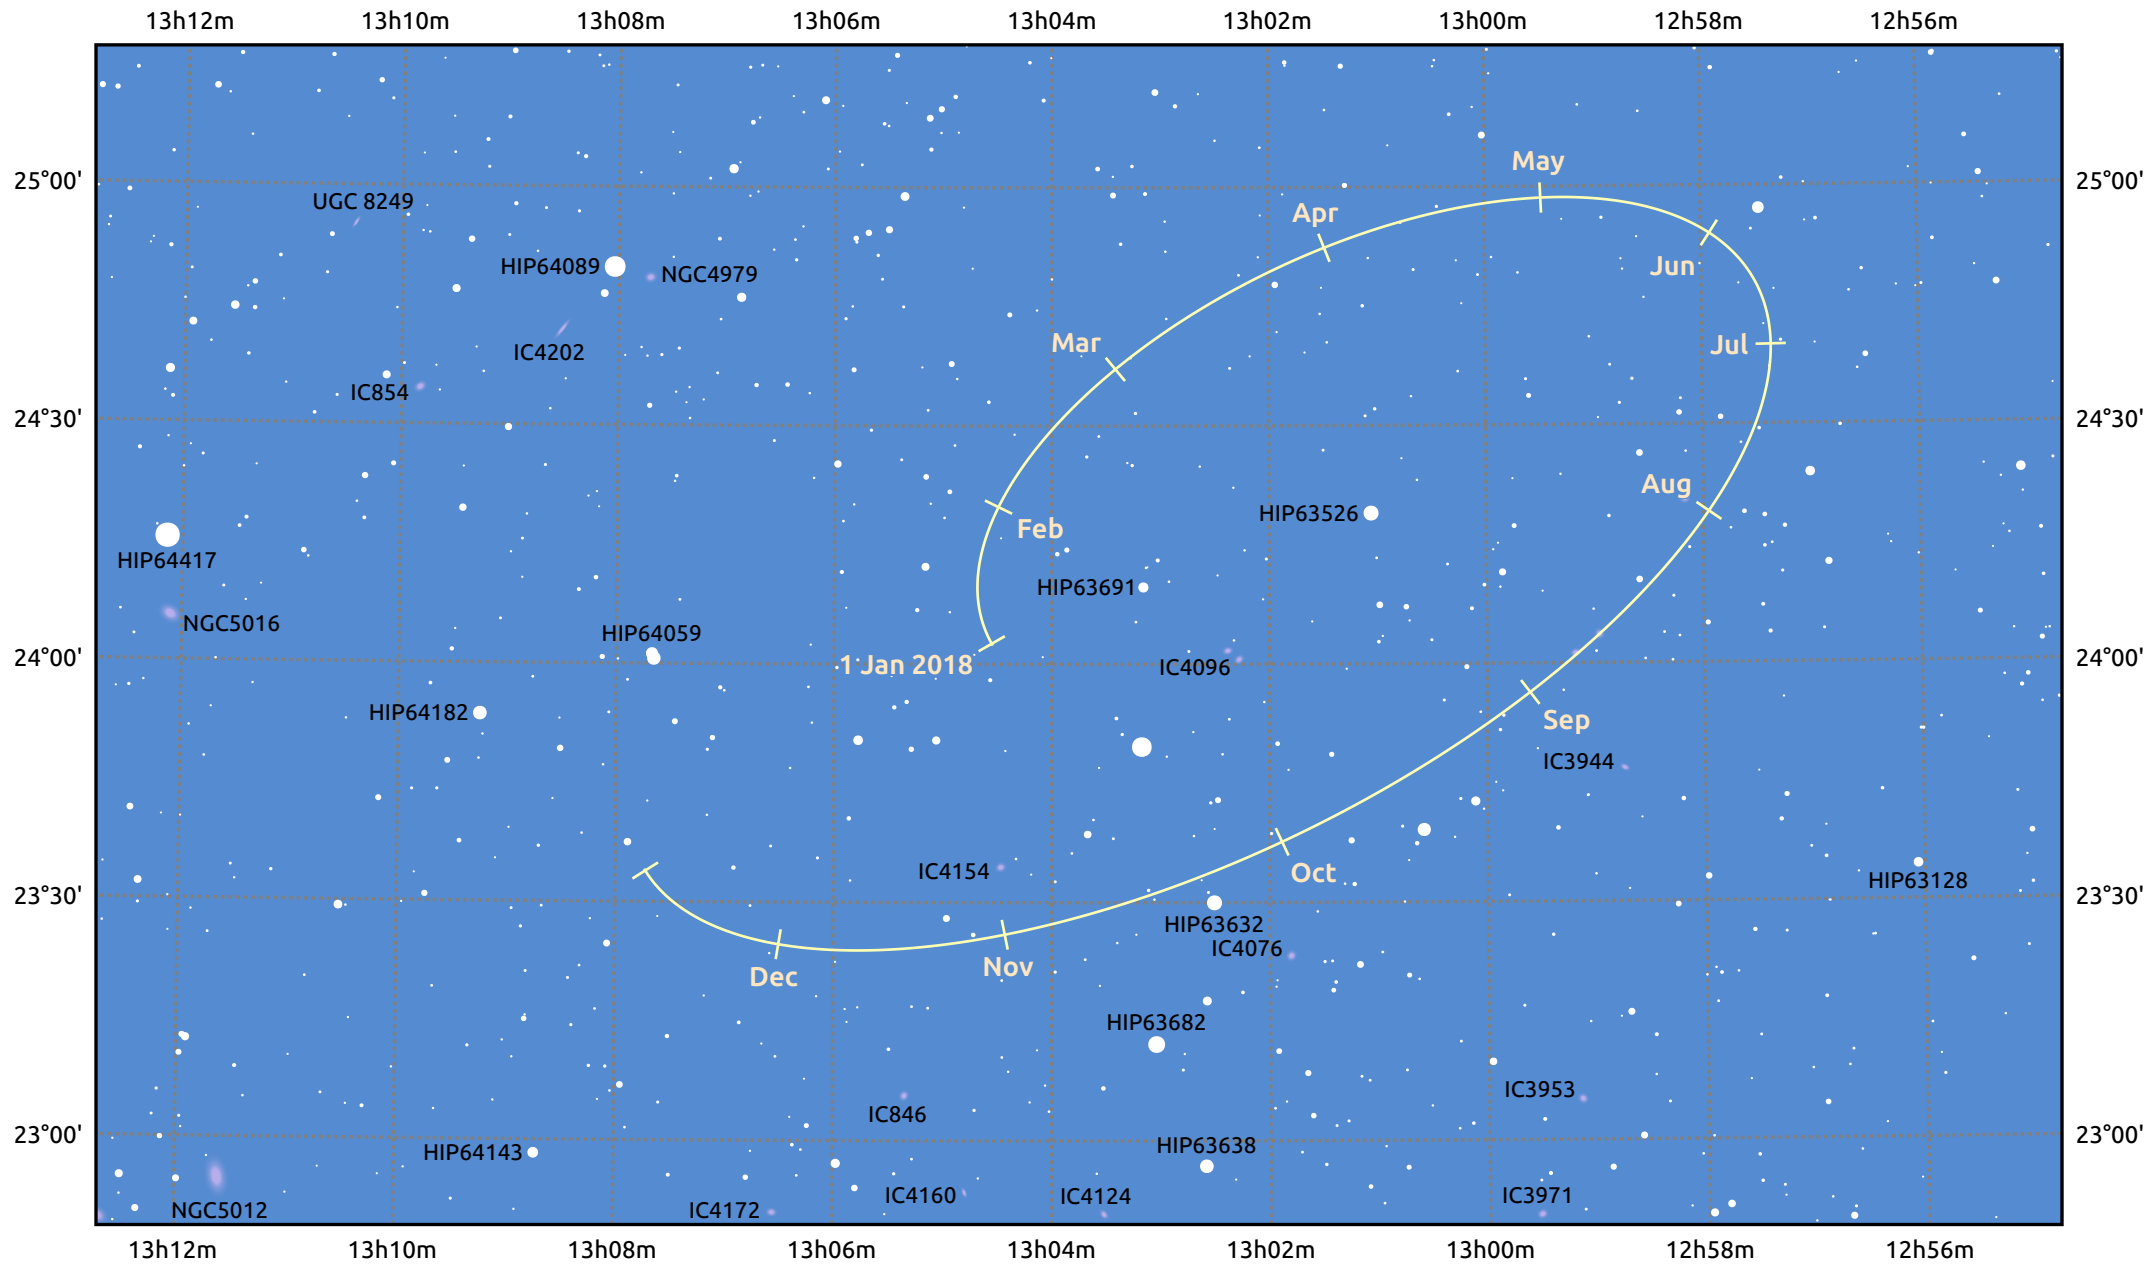

# The path of Makemake in 2018

© Dominic Ford 2011–2025. Date markers placed at midnight UTC. Downloaded from <https://in-the-sky.org>

Magnitude scale: 14.0 13.0 12.0 11.0 10.0 9.0 8.0 7.0 6.0

— Ecliptic Plane

Galaxy    Bright nebula    Open cluster    Globular cluster    Planetary nebula

Date	Mag
2018 Jan 1	17.1
2018 Apr 1	17.0
2018 Jul 1	17.1
2018 Oct 1	17.1
2019 Jan 1	17.1