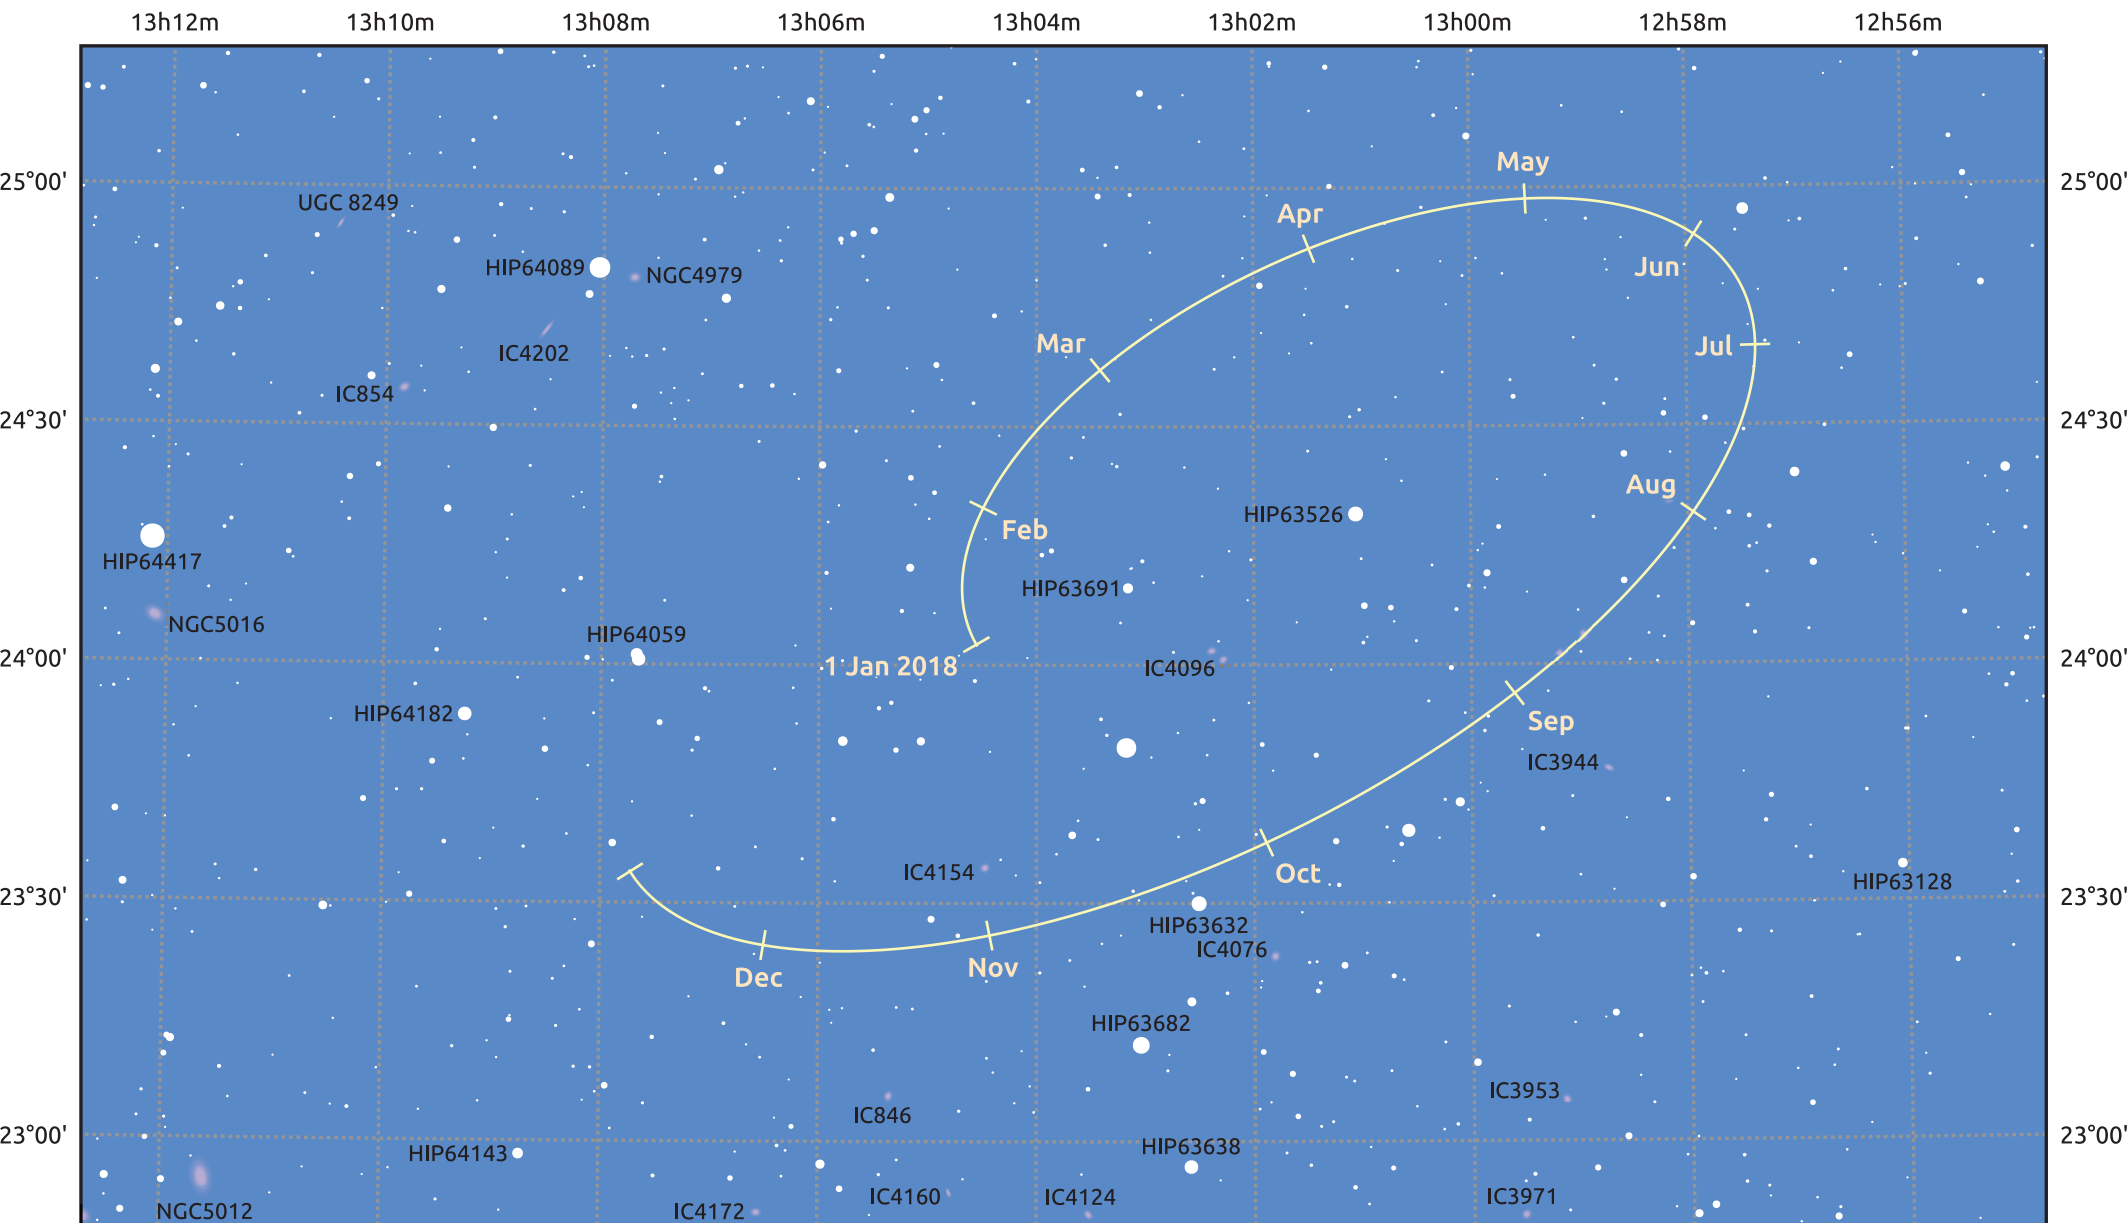

The path of Makemake in 2018

© Dominic Ford 2011–2025. Date markers placed at midnight UTC. Downloaded from <https://in-the-sky.org>

Magnitude scale: 14.0 13.0 12.0 11.0 10.0 9.0 8.0 7.0 6.0

— Ecliptic Plane

Galaxy Bright nebula Open cluster Globular cluster Planetary nebula

Date	Mag
2018 Jan 1	17.1
2018 Apr 1	17.0
2018 Jul 1	17.1
2018 Oct 1	17.1
2019 Jan 1	17.1