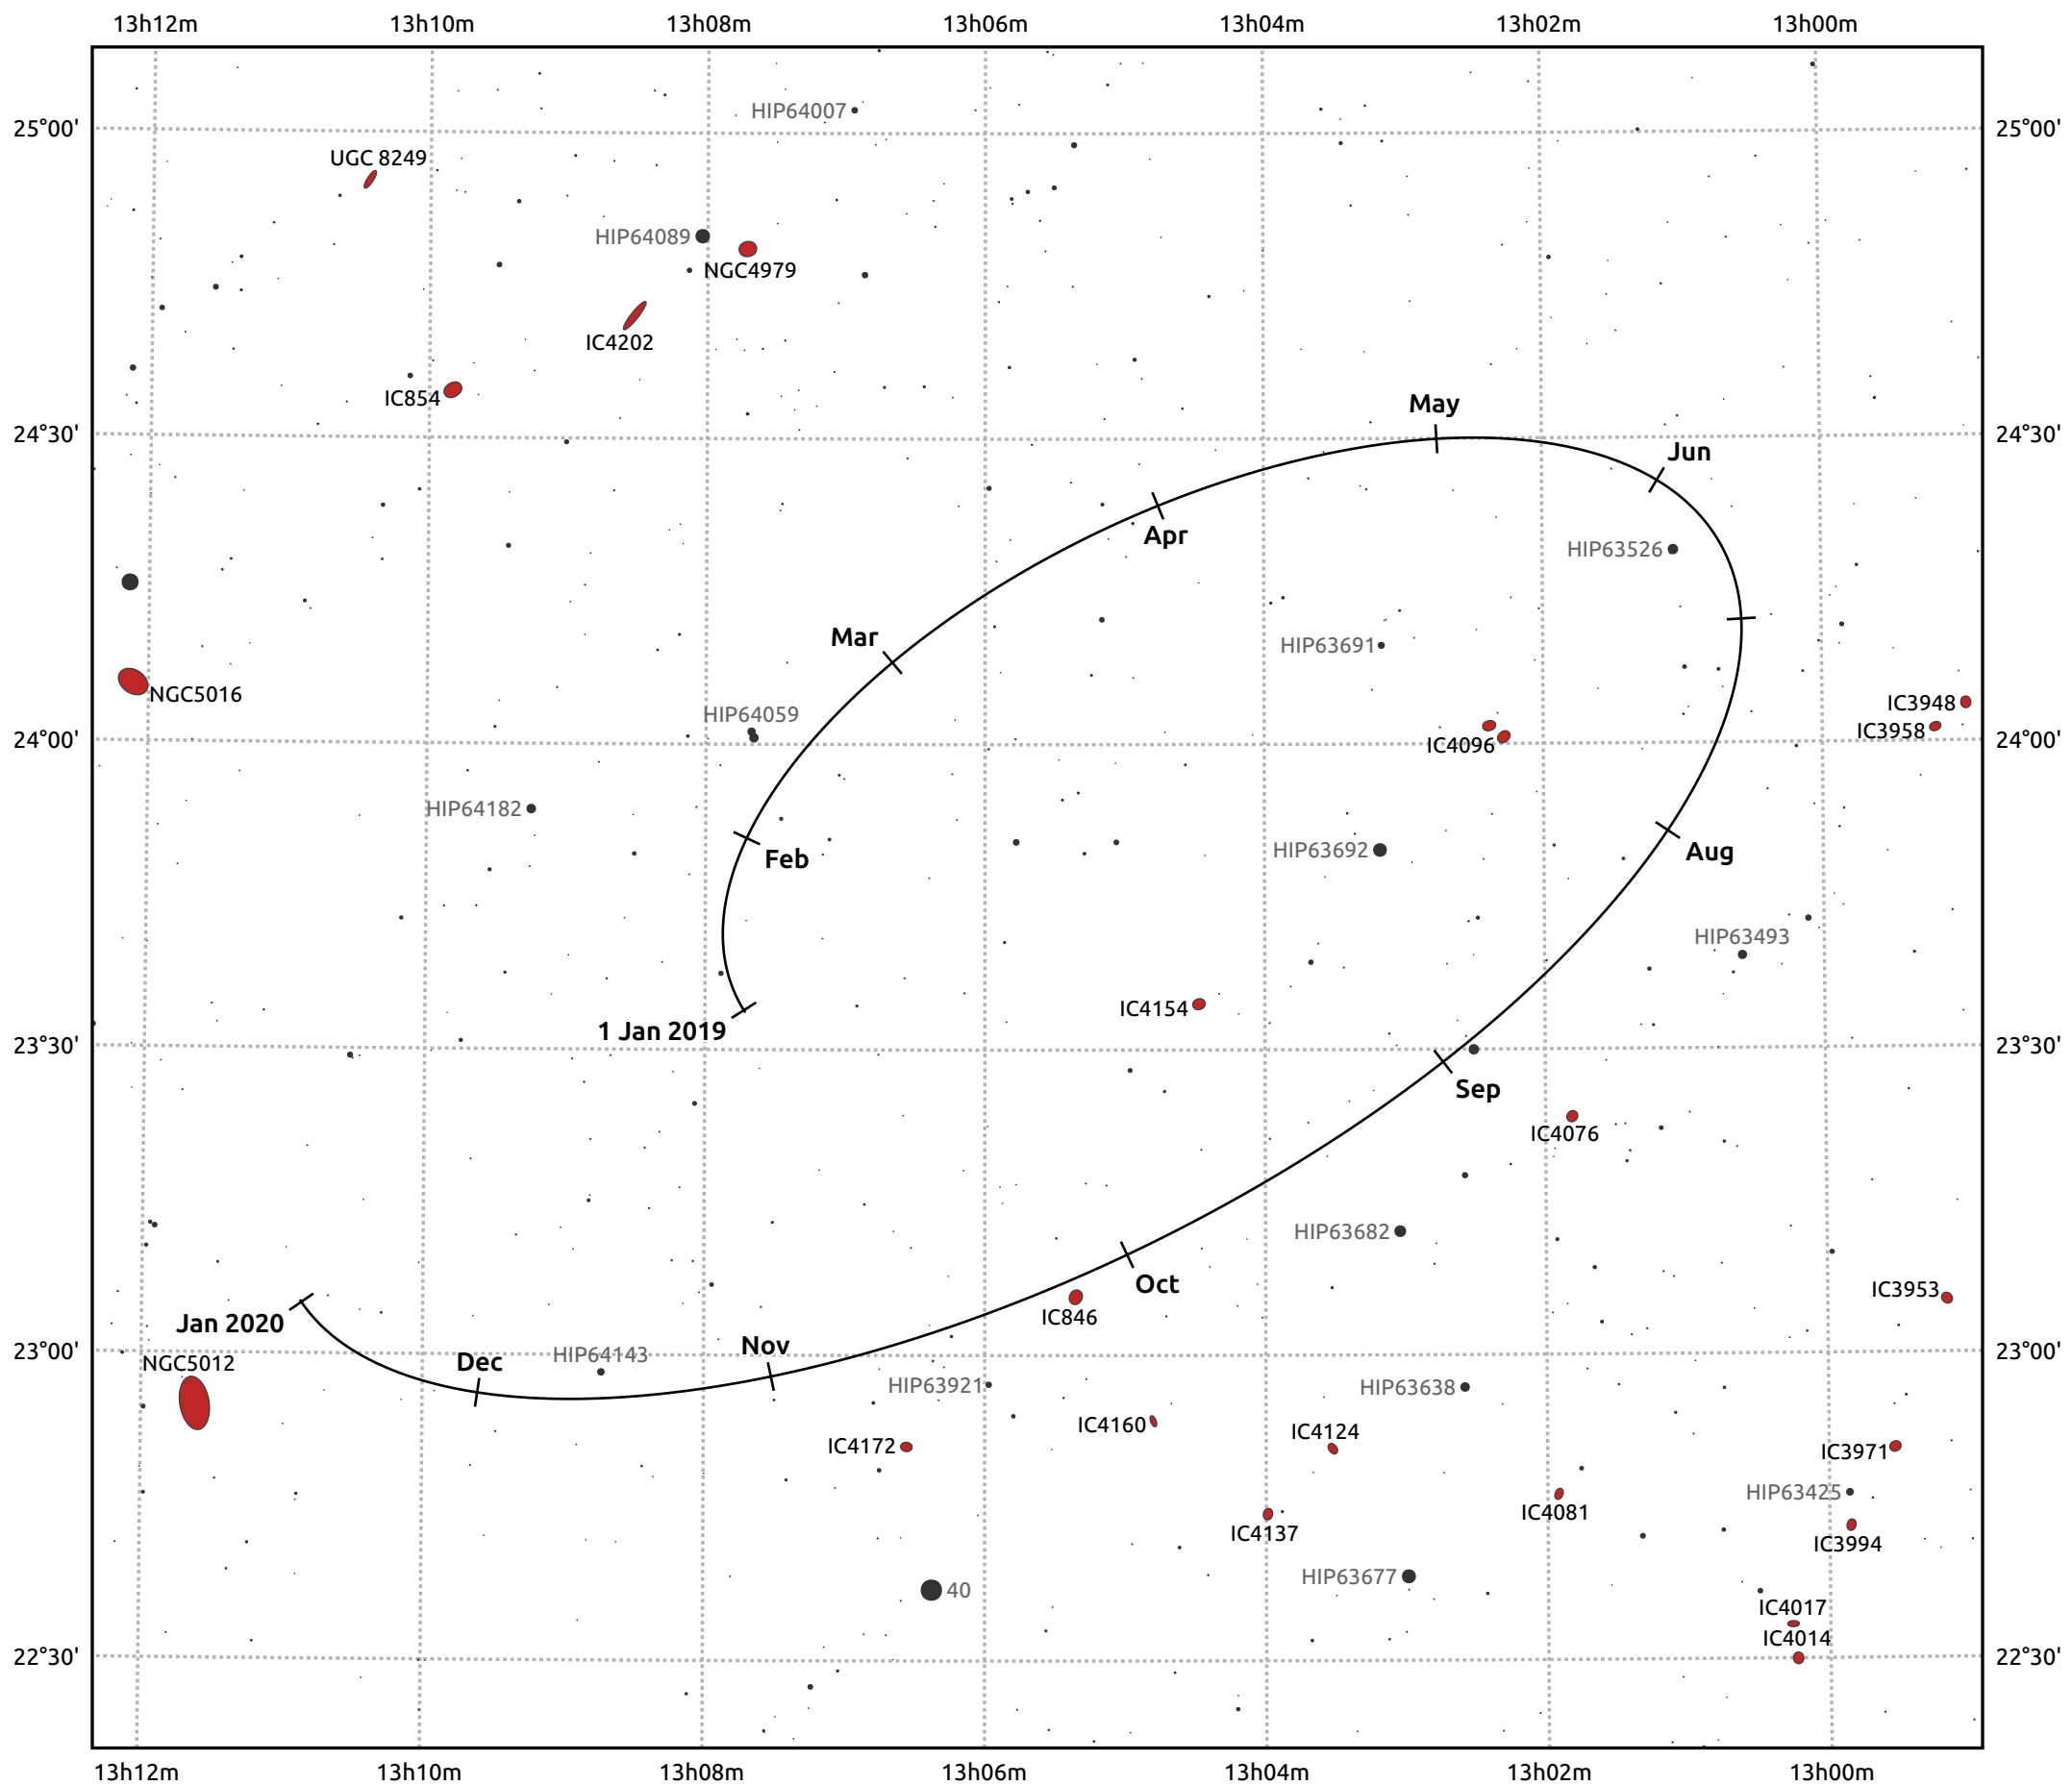

# The path of Makemake in 2019

© Dominic Ford 2011–2025. Date markers placed at midnight UTC. Downloaded from <https://in-the-sky.org>

Magnitude scale: 14.0 13.0 12.0 11.0 10.0 9.0 8.0 7.0 6.0 5.0

— Ecliptic Plane

Galaxy Bright nebula Open cluster Globular cluster Planetary nebula

Date	Mag
2019 Jan 1	17.1
2019 Apr 1	17.0
2019 Jul 1	17.1
2019 Oct 1	17.1
2020 Jan 1	17.1