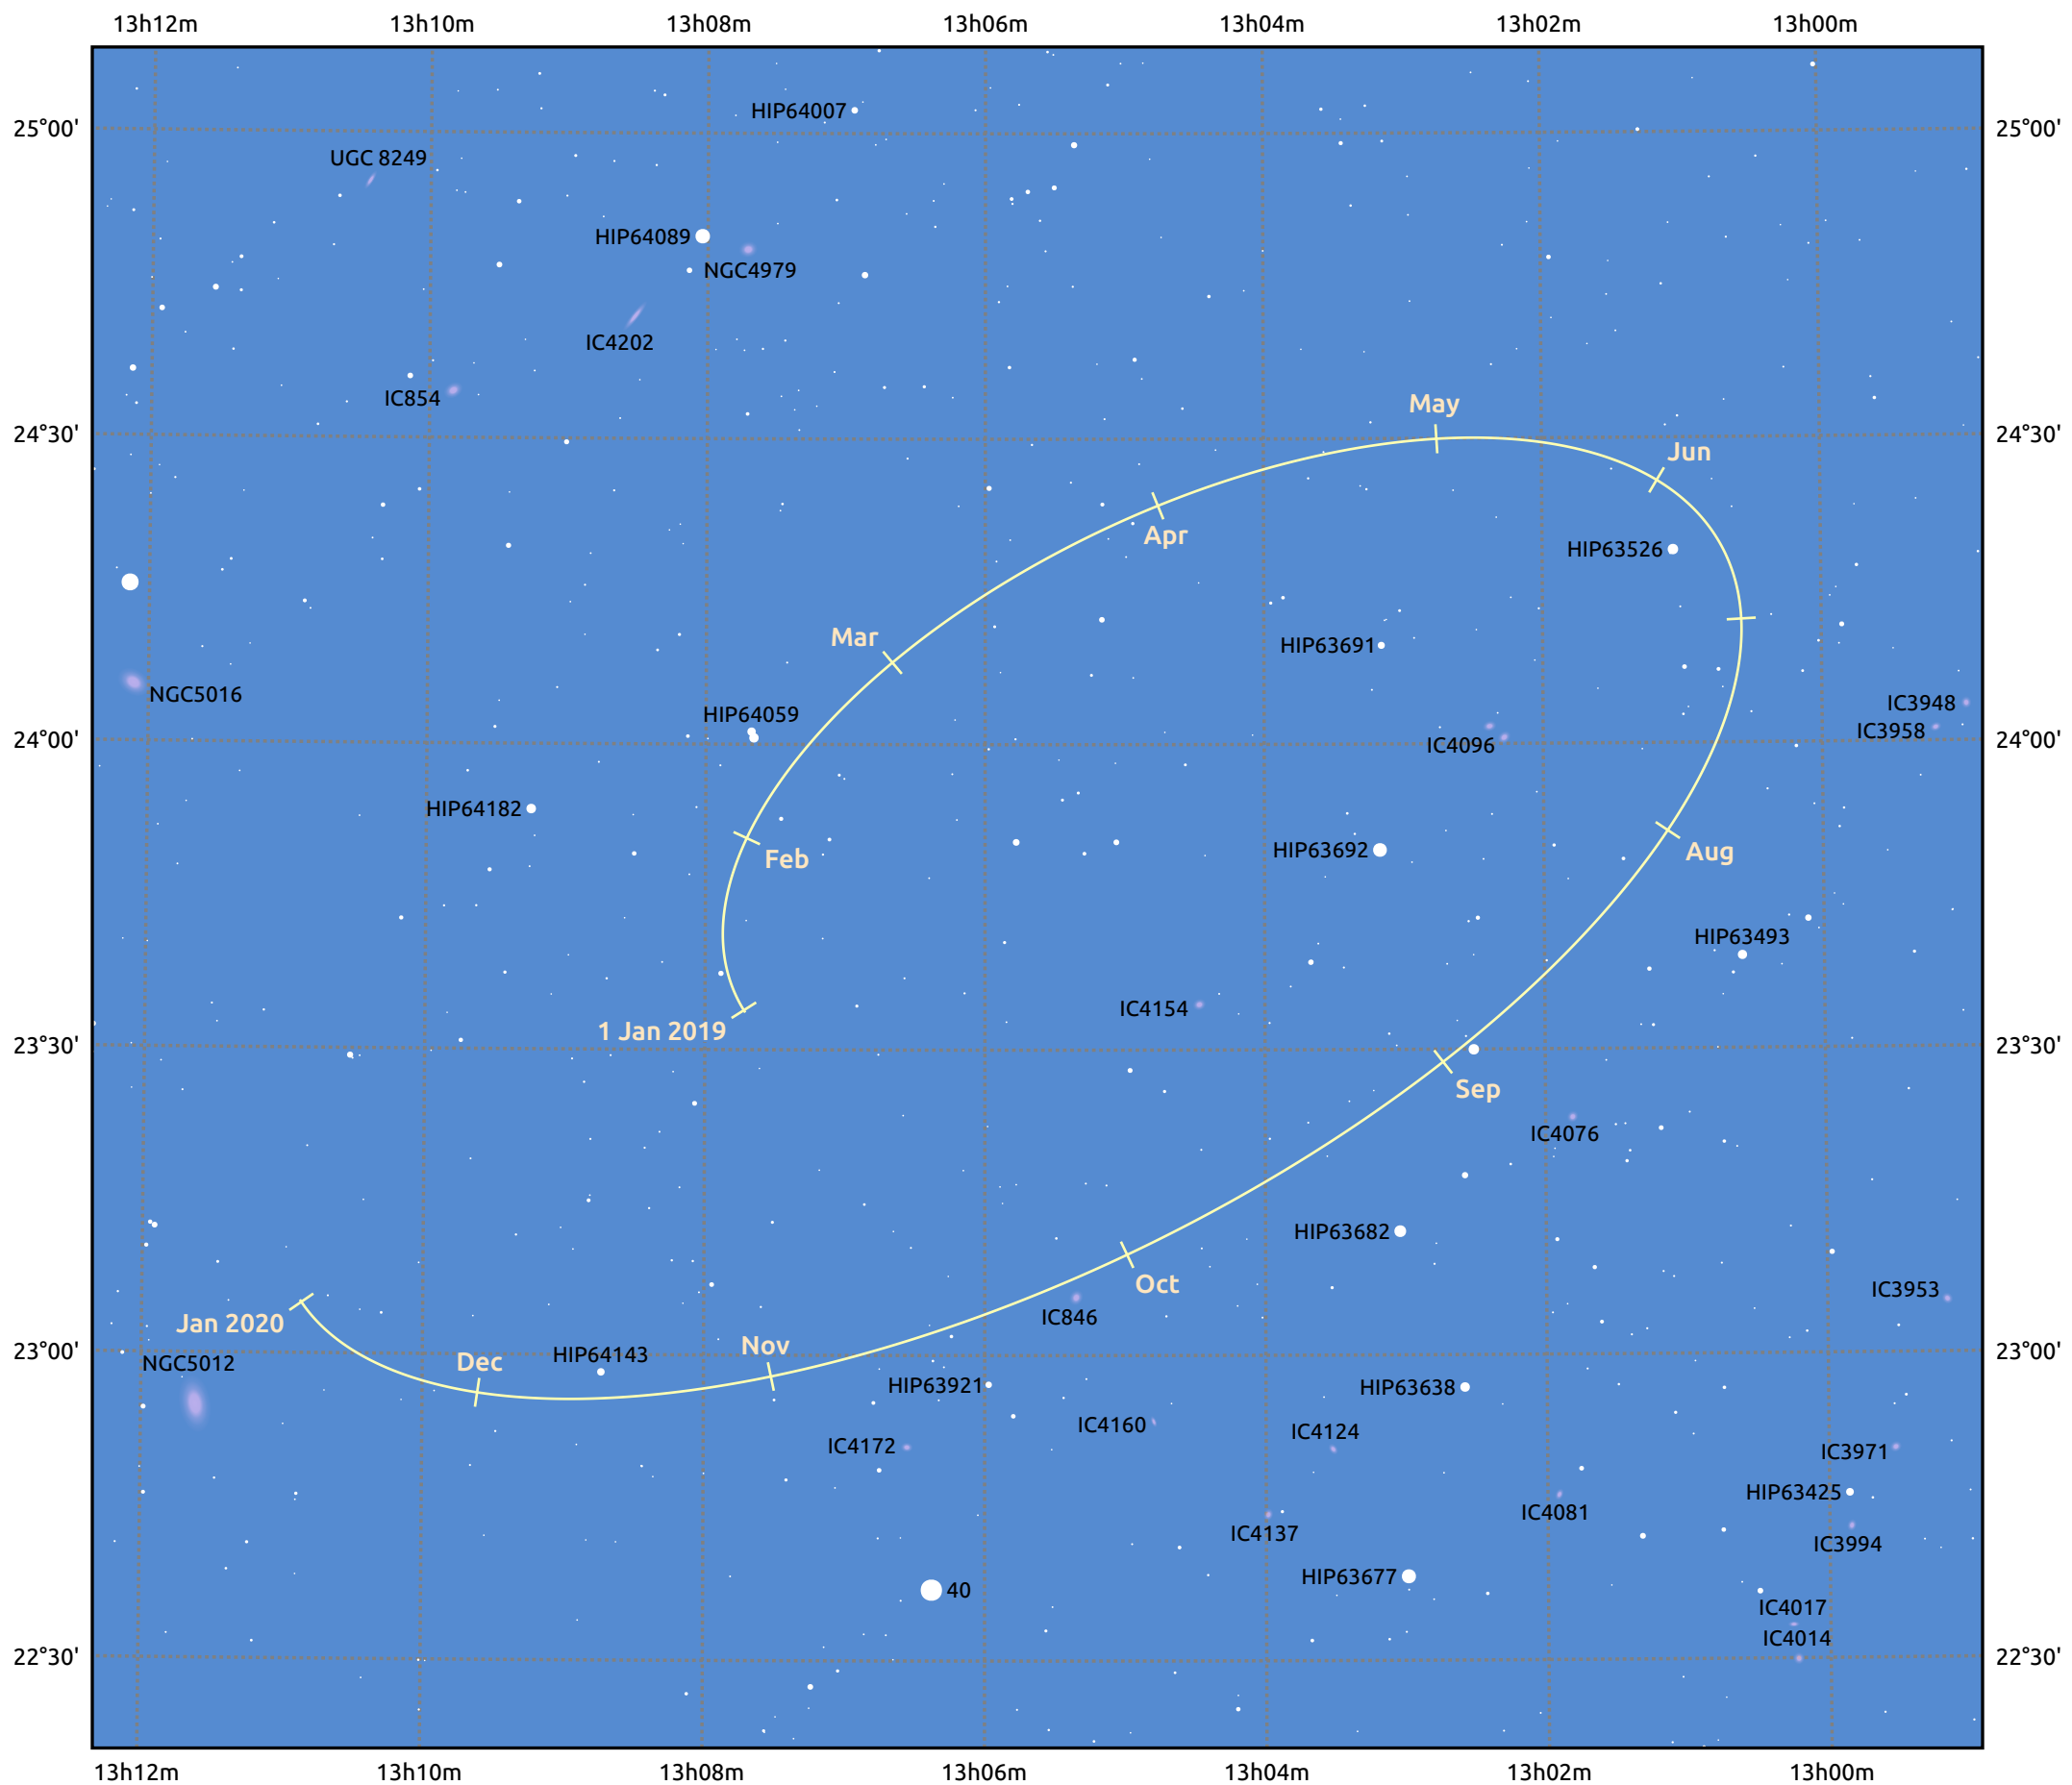

# The path of Makemake in 2019

© Dominic Ford 2011–2025. Date markers placed at midnight UTC. Downloaded from <https://in-the-sky.org>

Magnitude scale: 14.0 13.0 12.0 11.0 10.0 9.0 8.0 7.0 6.0 5.0

— Ecliptic Plane

Galaxy    Bright nebula    Open cluster    Globular cluster    Planetary nebula

Date	Mag
2019 Jan 1	17.1
2019 Apr 1	17.0
2019 Jul 1	17.1
2019 Oct 1	17.1
2020 Jan 1	17.1