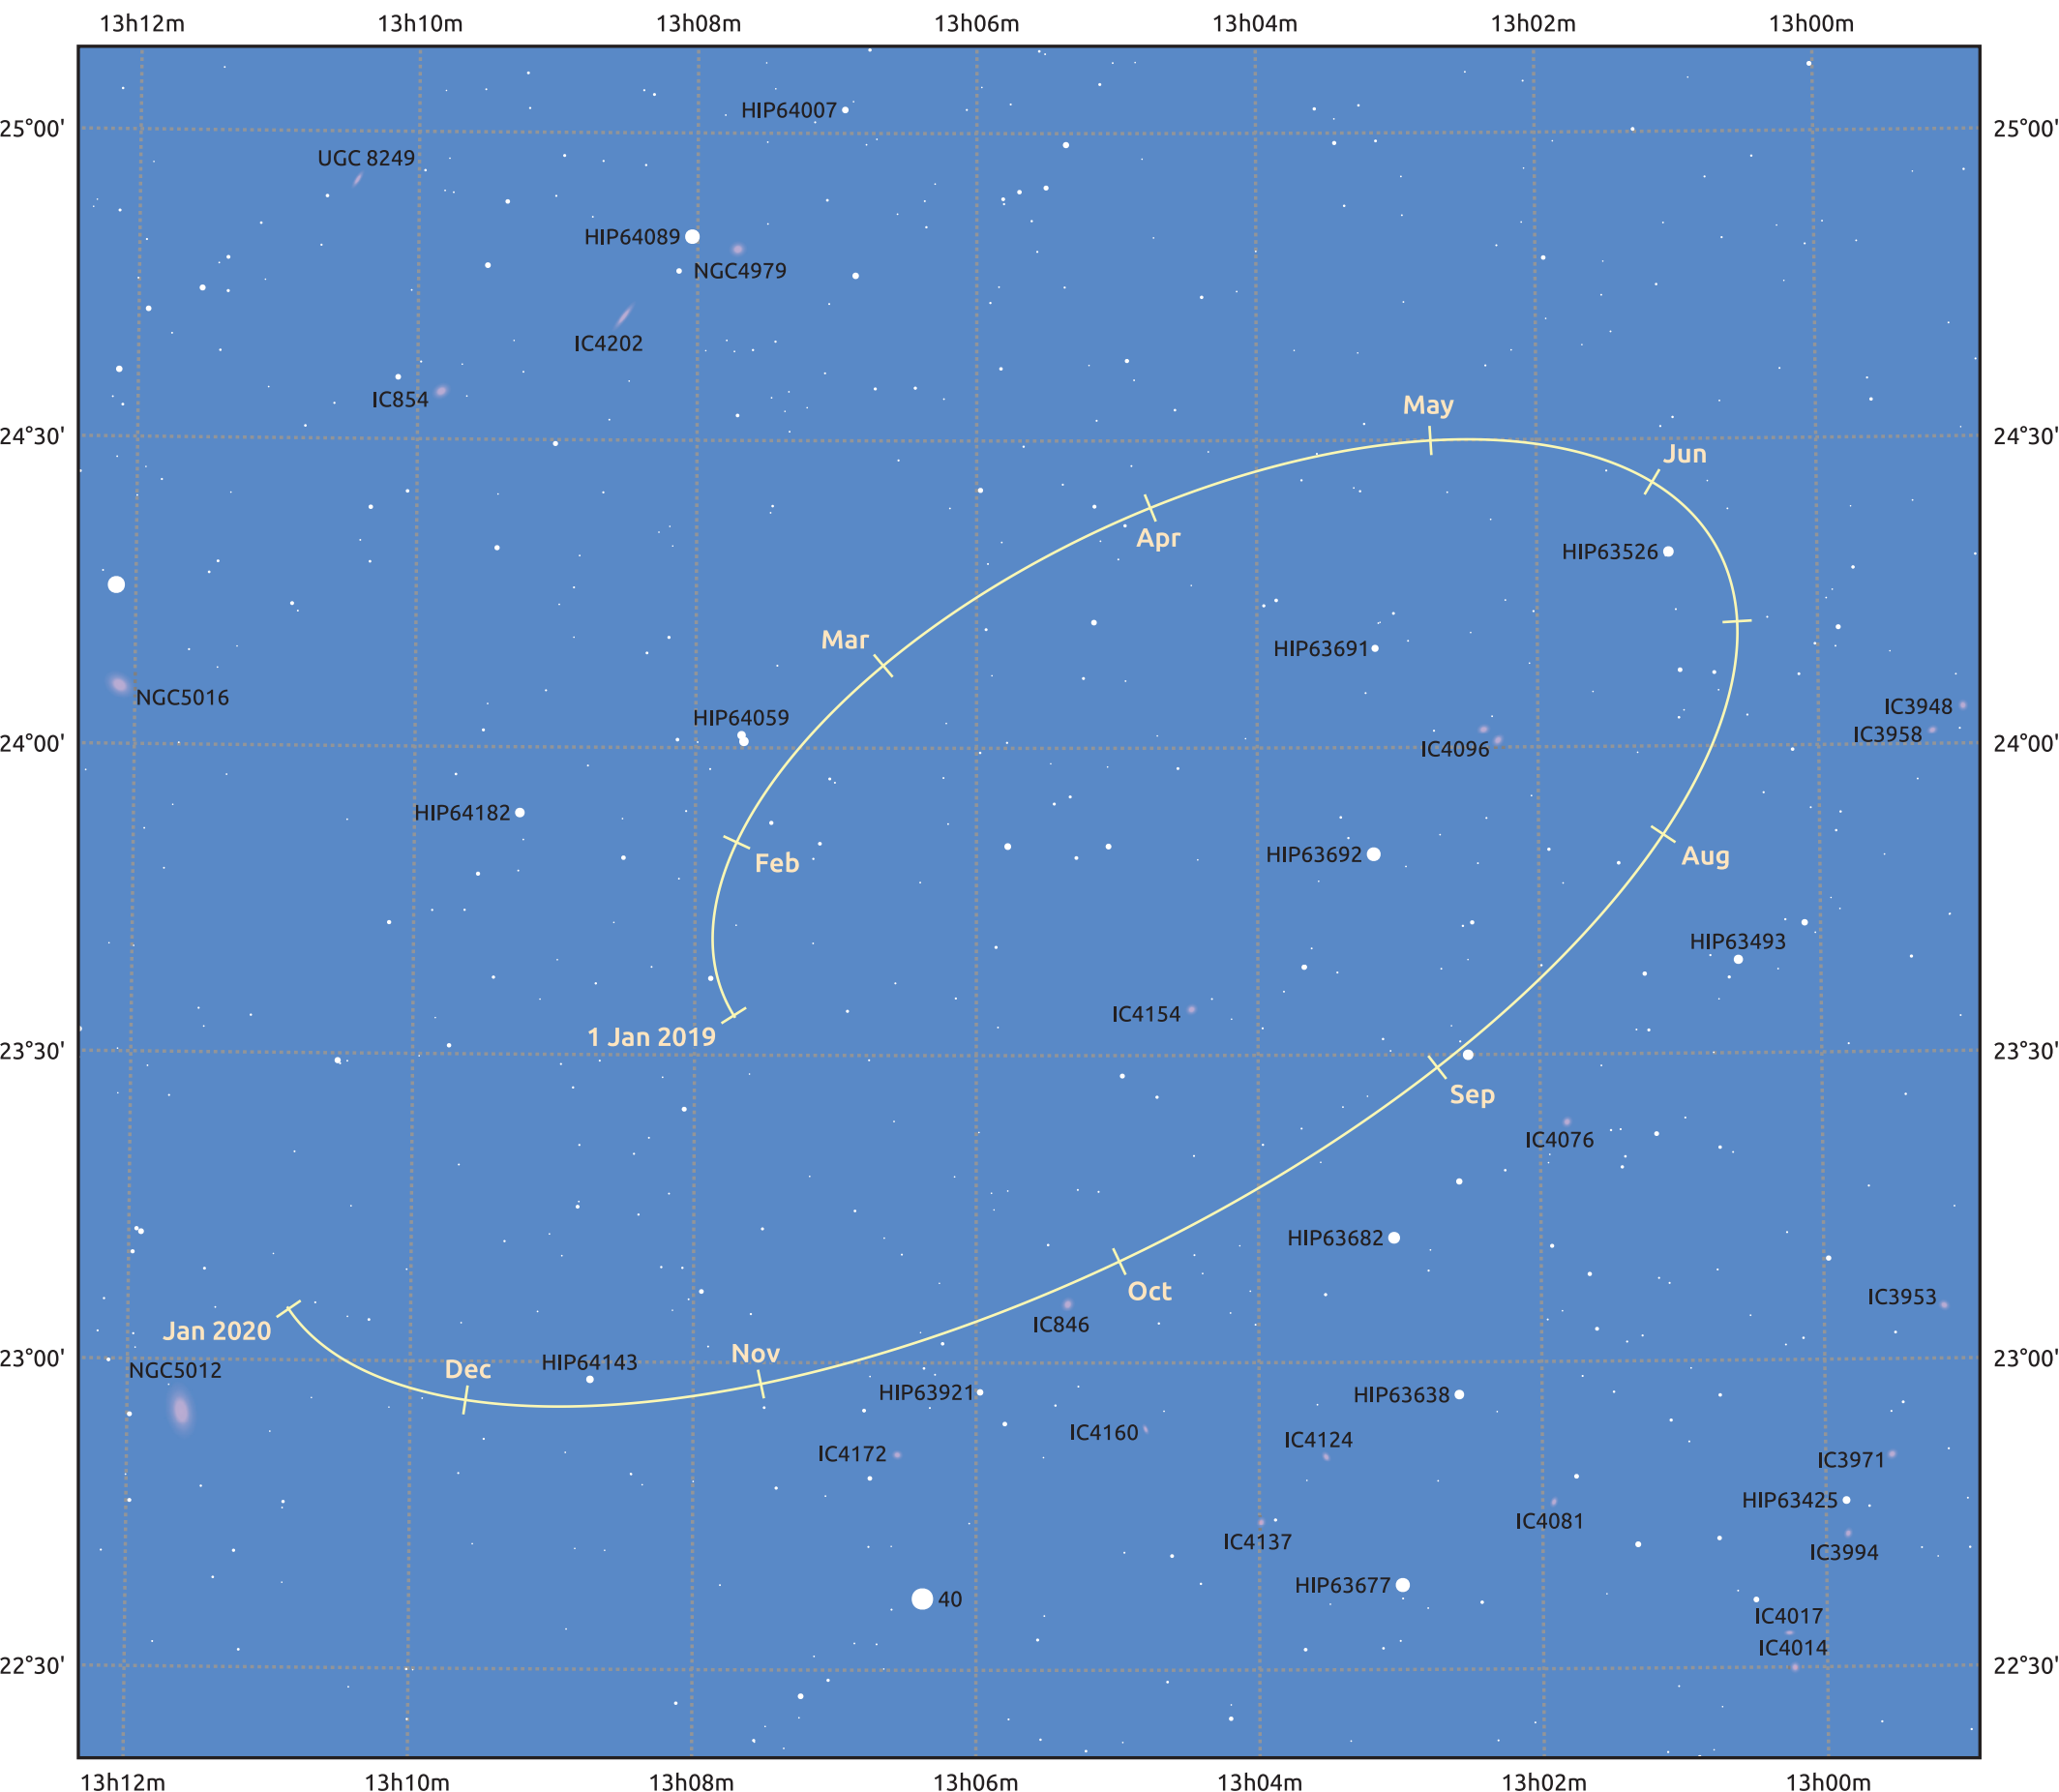

The path of Makemake in 2019

© Dominic Ford 2011–2025. Date markers placed at midnight UTC. Downloaded from <https://in-the-sky.org>

Magnitude scale: 14.0 13.0 12.0 11.0 10.0 9.0 8.0 7.0 6.0 5.0

— Ecliptic Plane

Galaxy Bright nebula Open cluster Globular cluster Planetary nebula

| Date | Mag |
|------------|------|
| 2019 Jan 1 | 17.1 |
| 2019 Apr 1 | 17.0 |
| 2019 Jul 1 | 17.1 |
| 2019 Oct 1 | 17.1 |
| 2020 Jan 1 | 17.1 |