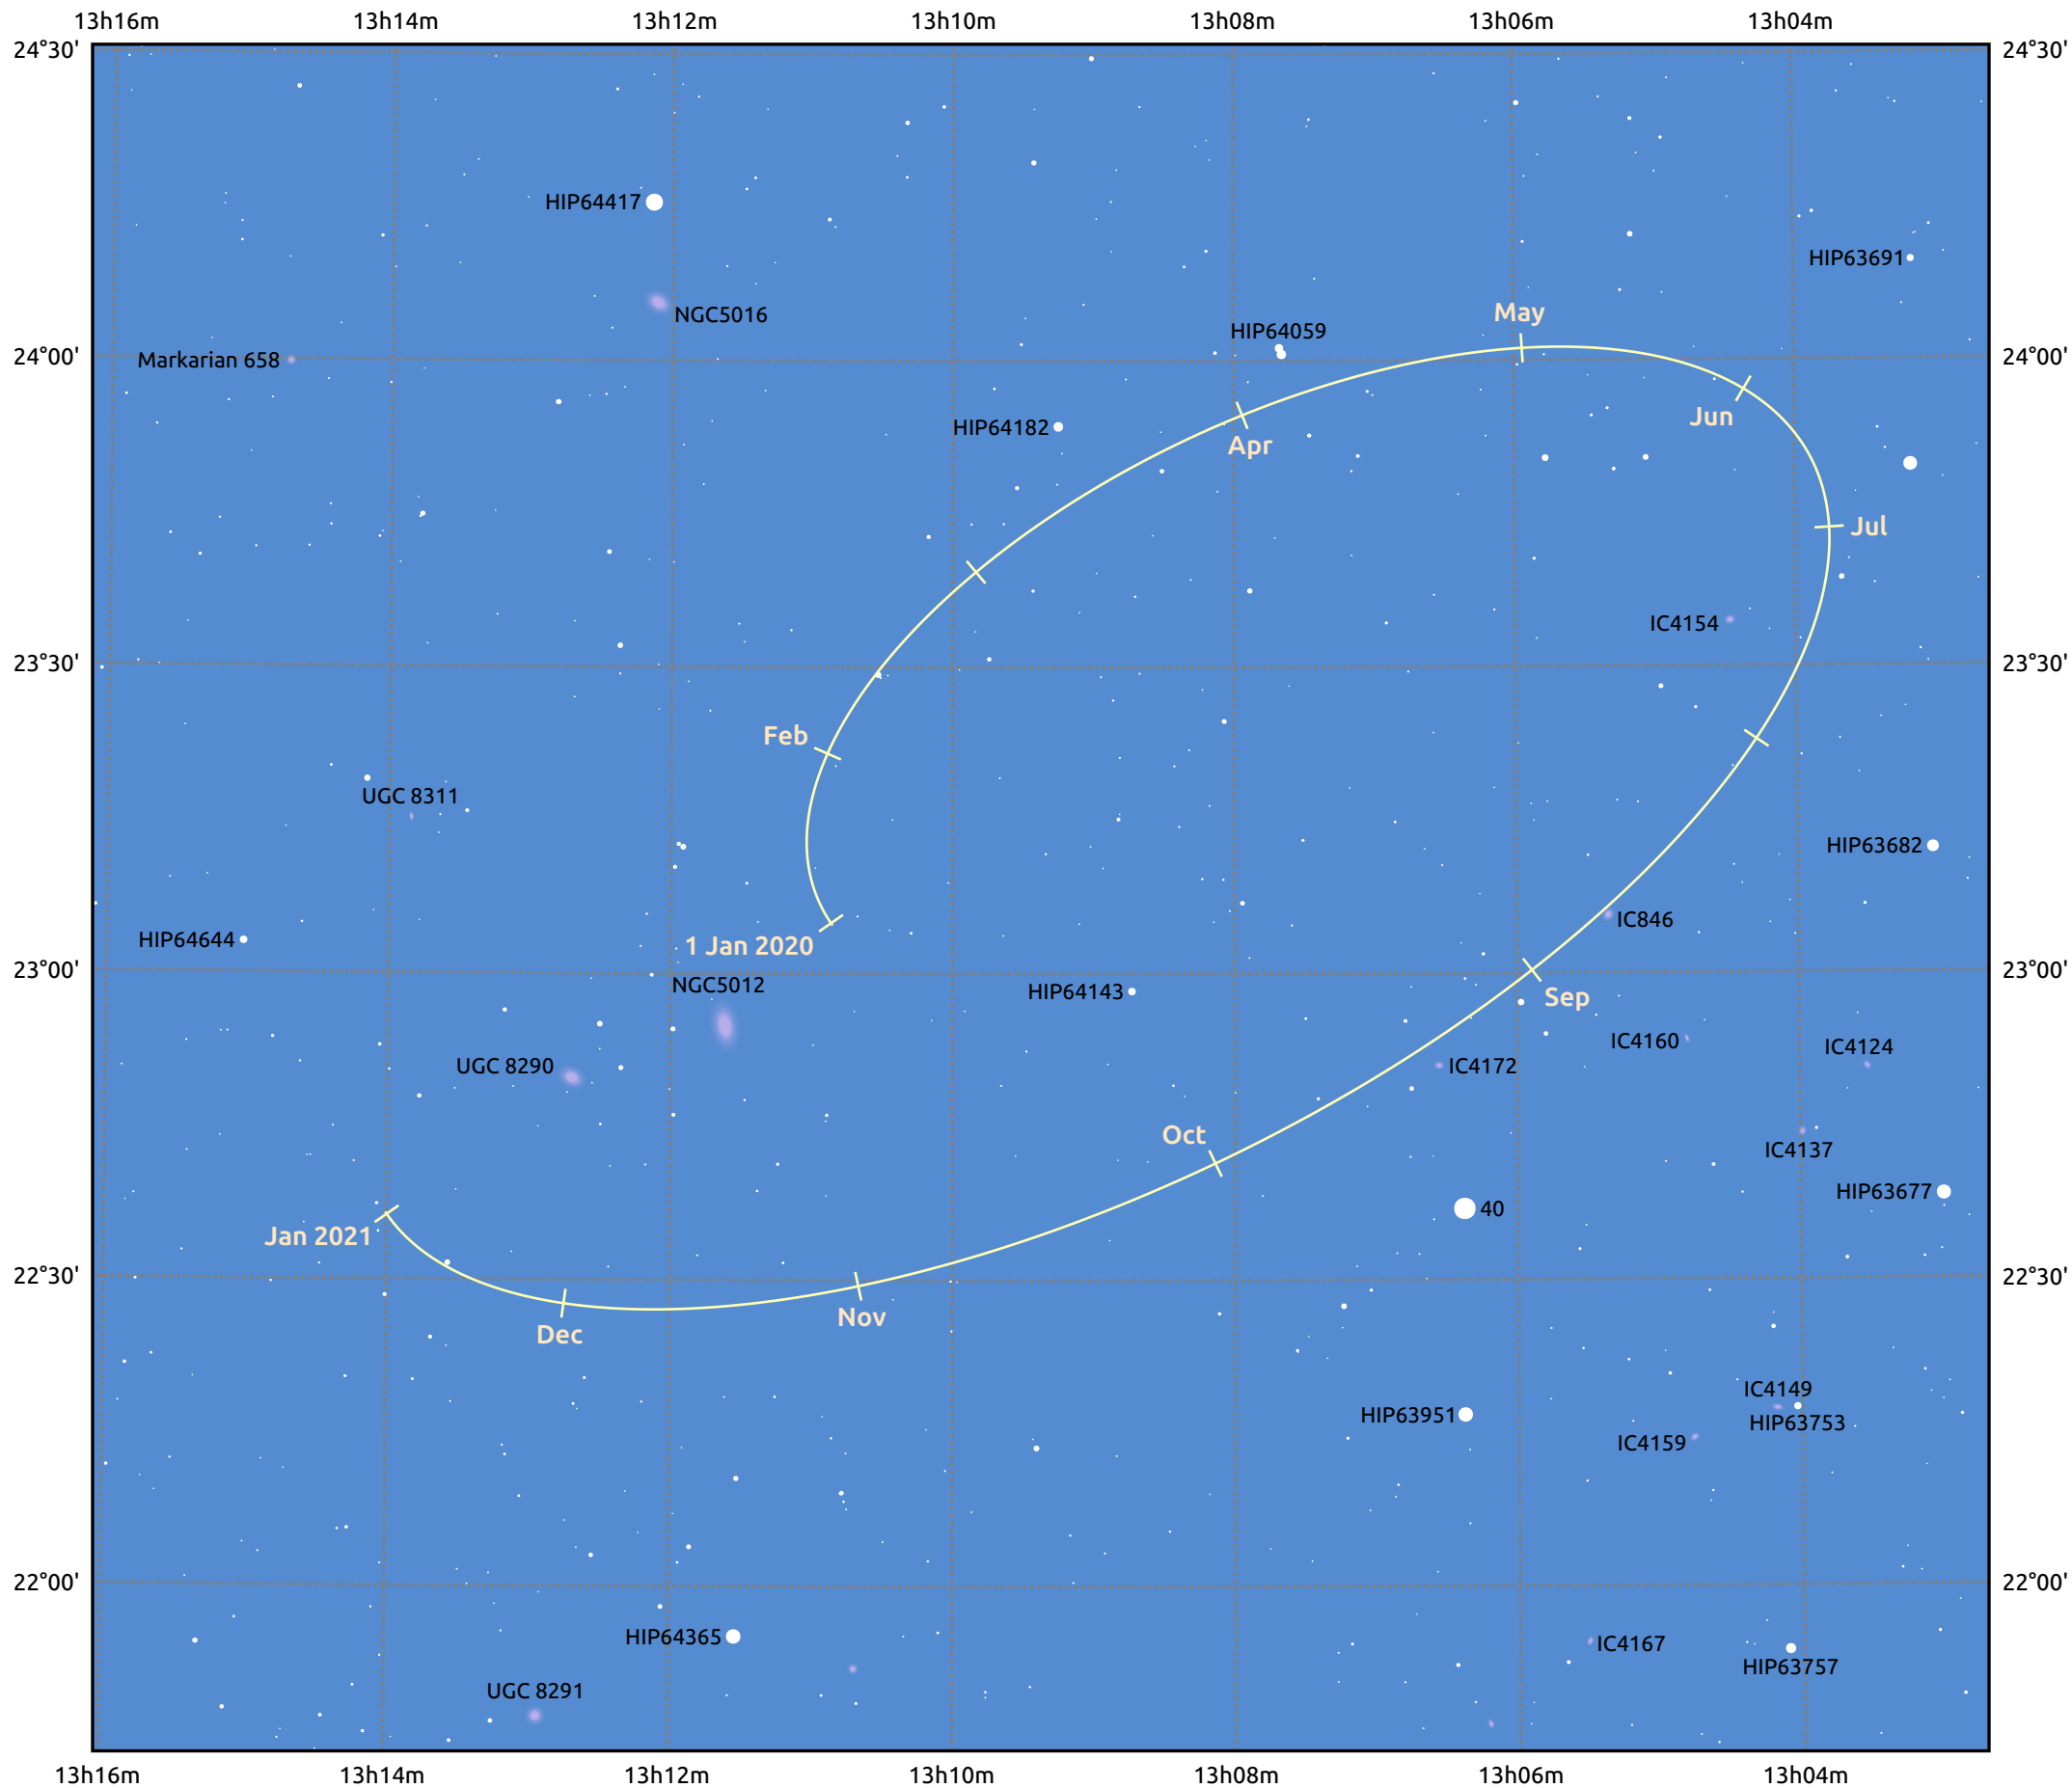

The path of Makemake in 2020

© Dominic Ford 2011–2025. Date markers placed at midnight UTC. Downloaded from <https://in-the-sky.org>

Magnitude scale: 14.0 13.0 12.0 11.0 10.0 9.0 8.0 7.0 6.0 5.0

— Ecliptic Plane

Galaxy Bright nebula Open cluster Globular cluster Planetary nebula

Date	Mag
2020 Jan 1	17.1
2020 Apr 1	17.0
2020 Jul 1	17.1
2020 Oct 1	17.1
2021 Jan 1	17.1