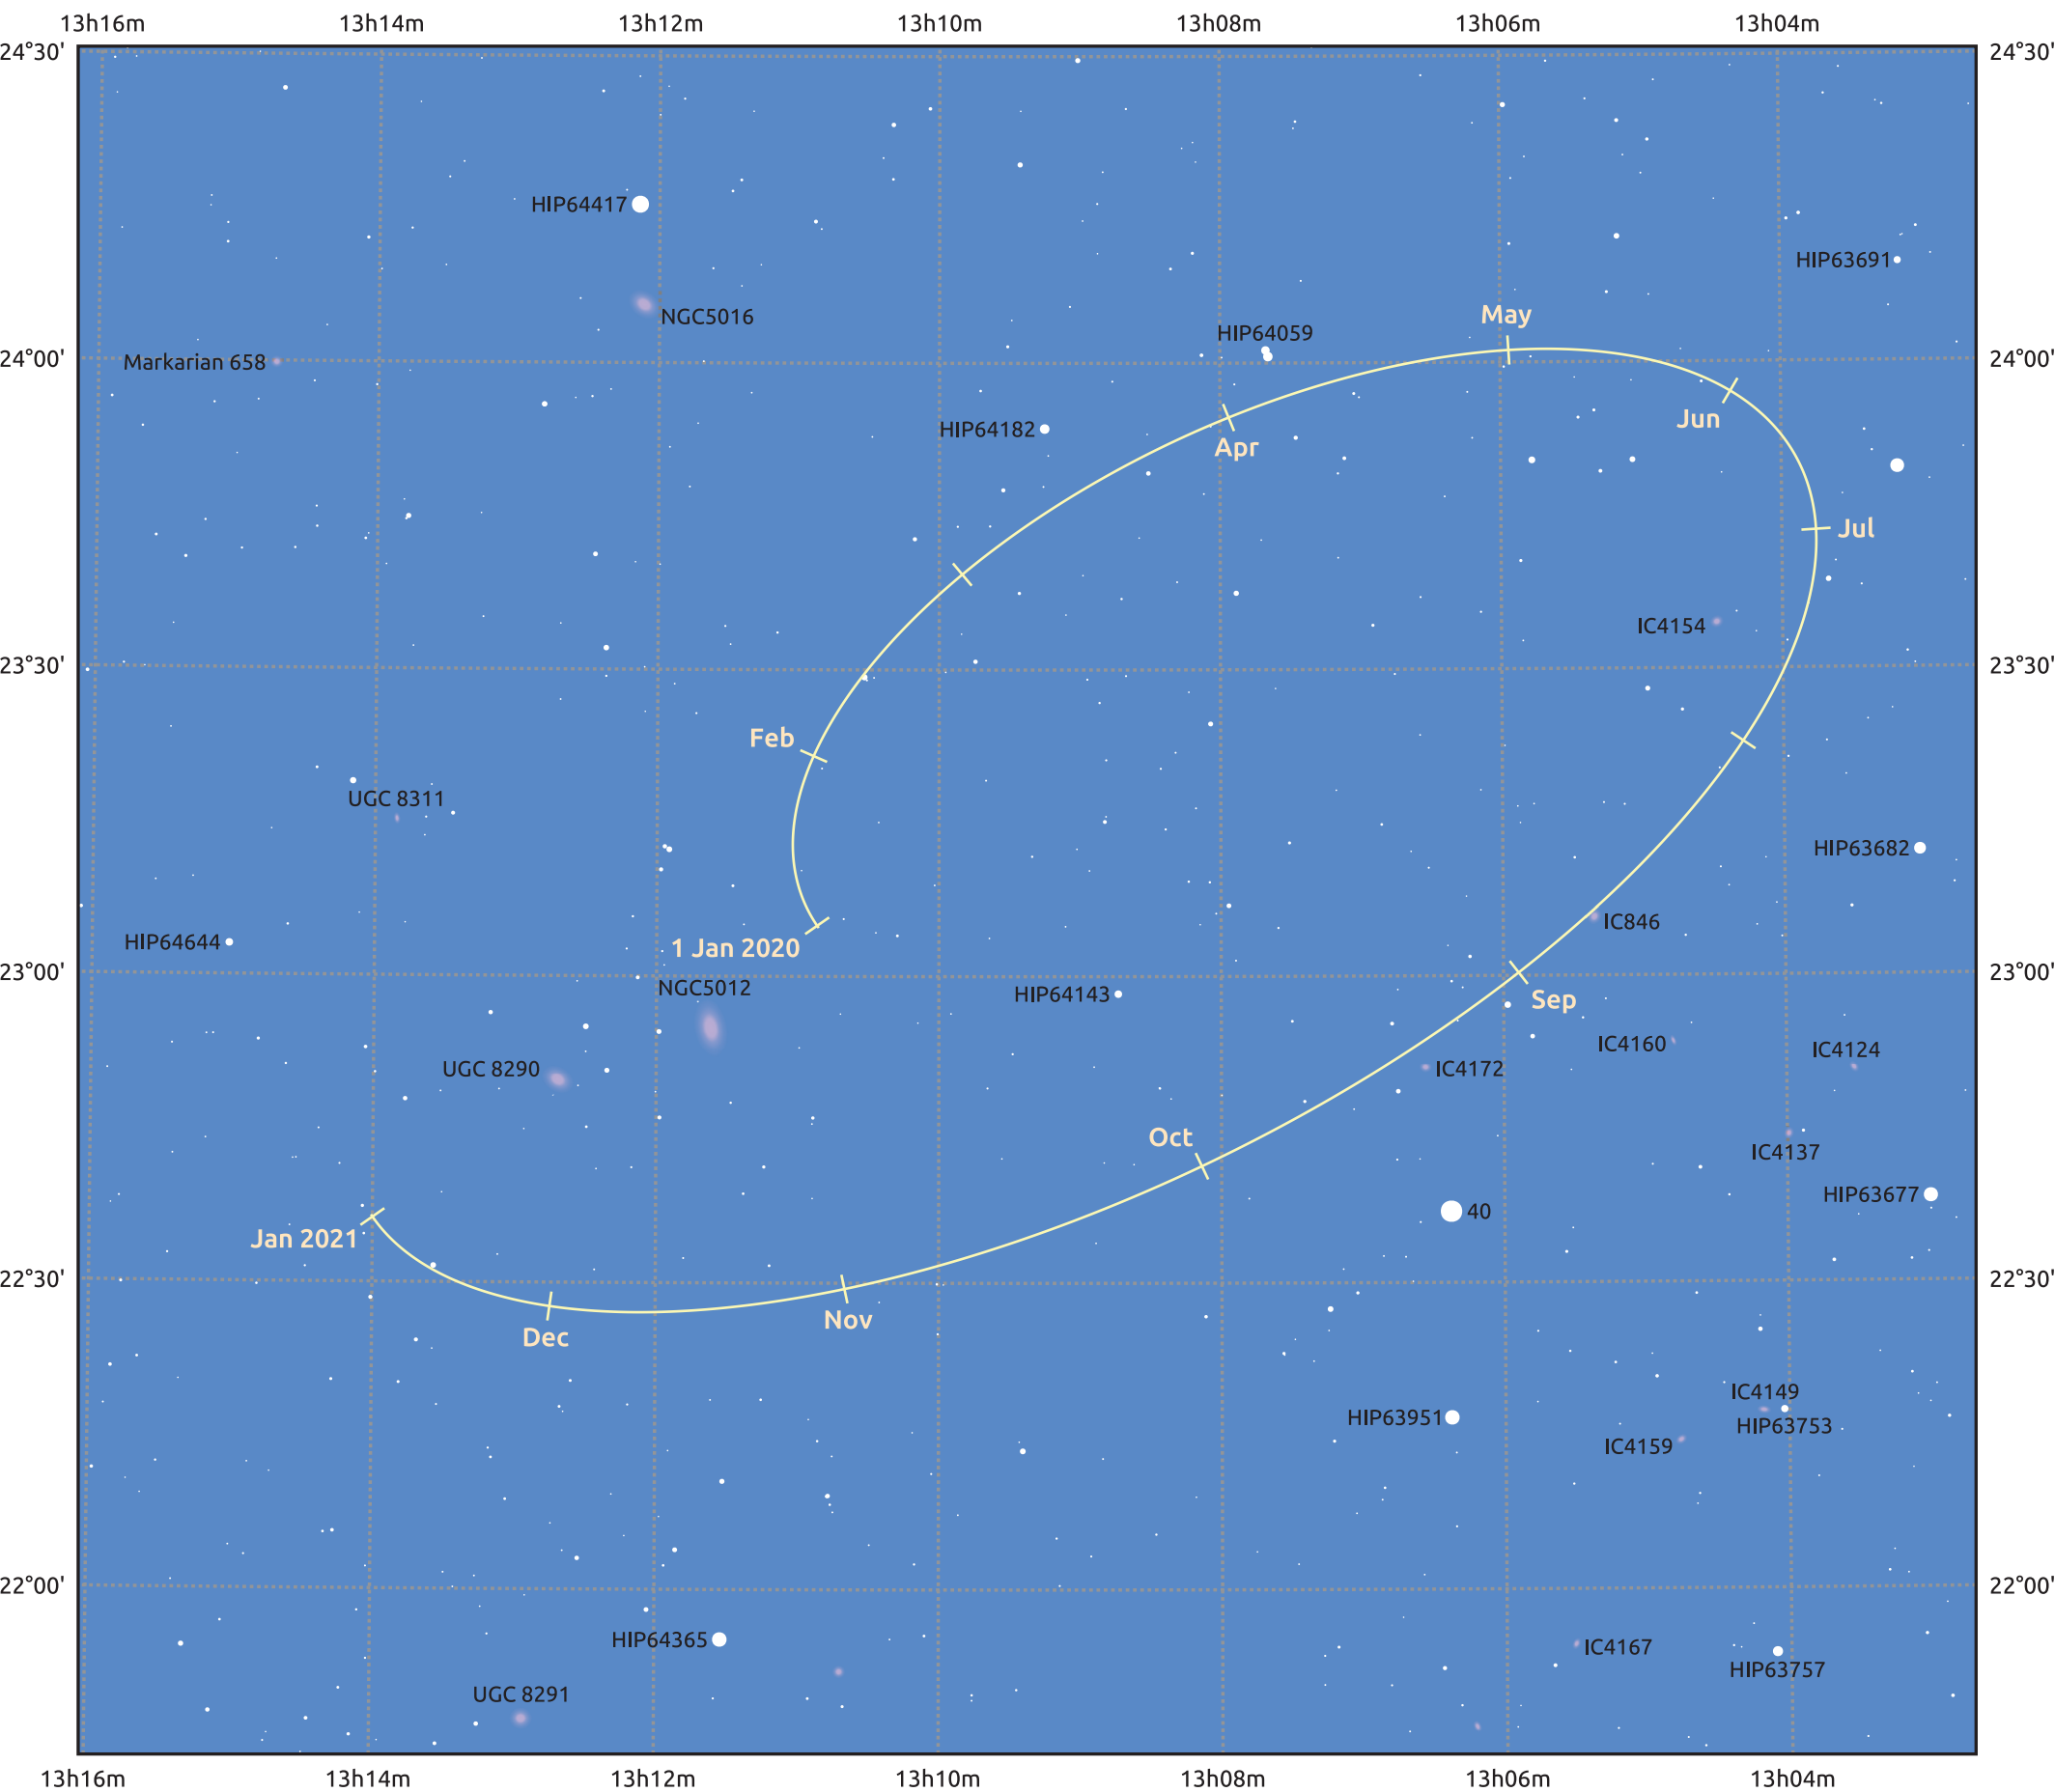

# The path of Makemake in 2020

© Dominic Ford 2011–2025. Date markers placed at midnight UTC. Downloaded from <https://in-the-sky.org>

Magnitude scale: 14.0 13.0 12.0 11.0 10.0 9.0 8.0 7.0 6.0 5.0

— Ecliptic Plane

Galaxy    Bright nebula    Open cluster    Globular cluster    Planetary nebula

Date	Mag
2020 Jan 1	17.1
2020 Apr 1	17.0
2020 Jul 1	17.1
2020 Oct 1	17.1
2021 Jan 1	17.1