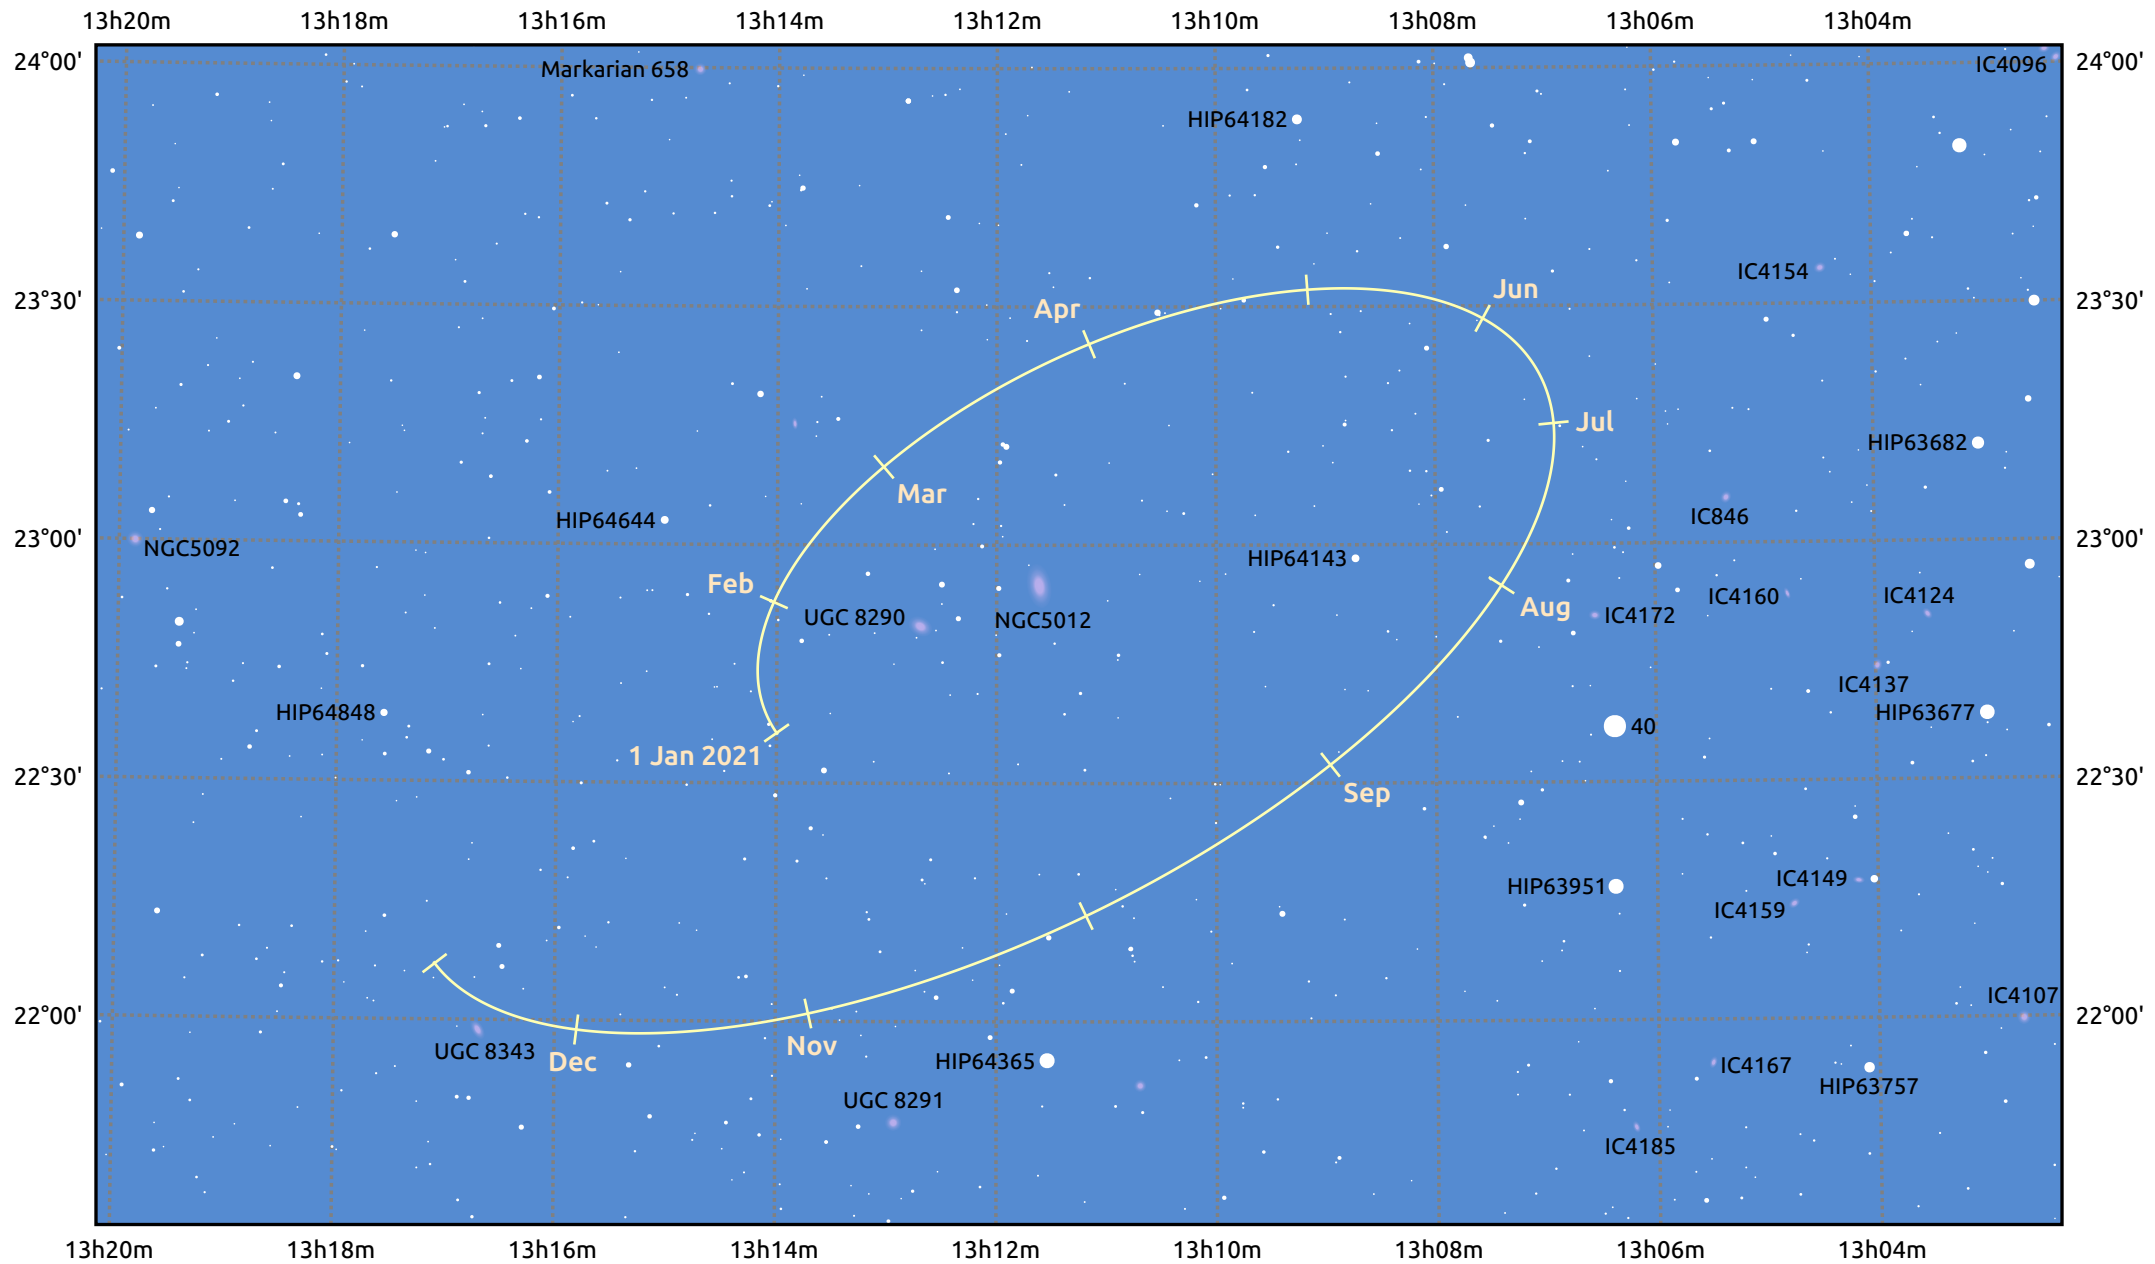

The path of Makemake in 2021

© Dominic Ford 2011–2025. Date markers placed at midnight UTC. Downloaded from <https://in-the-sky.org>

Magnitude scale: 14.0 13.0 12.0 11.0 10.0 9.0 8.0 7.0 6.0 5.0

— Ecliptic Plane

Galaxy Bright nebula Open cluster Globular cluster Planetary nebula

Date	Mag
2021 Jan 1	17.1
2021 Apr 1	17.0
2021 Jul 1	17.1
2021 Oct 1	17.1
2022 Jan 1	17.1