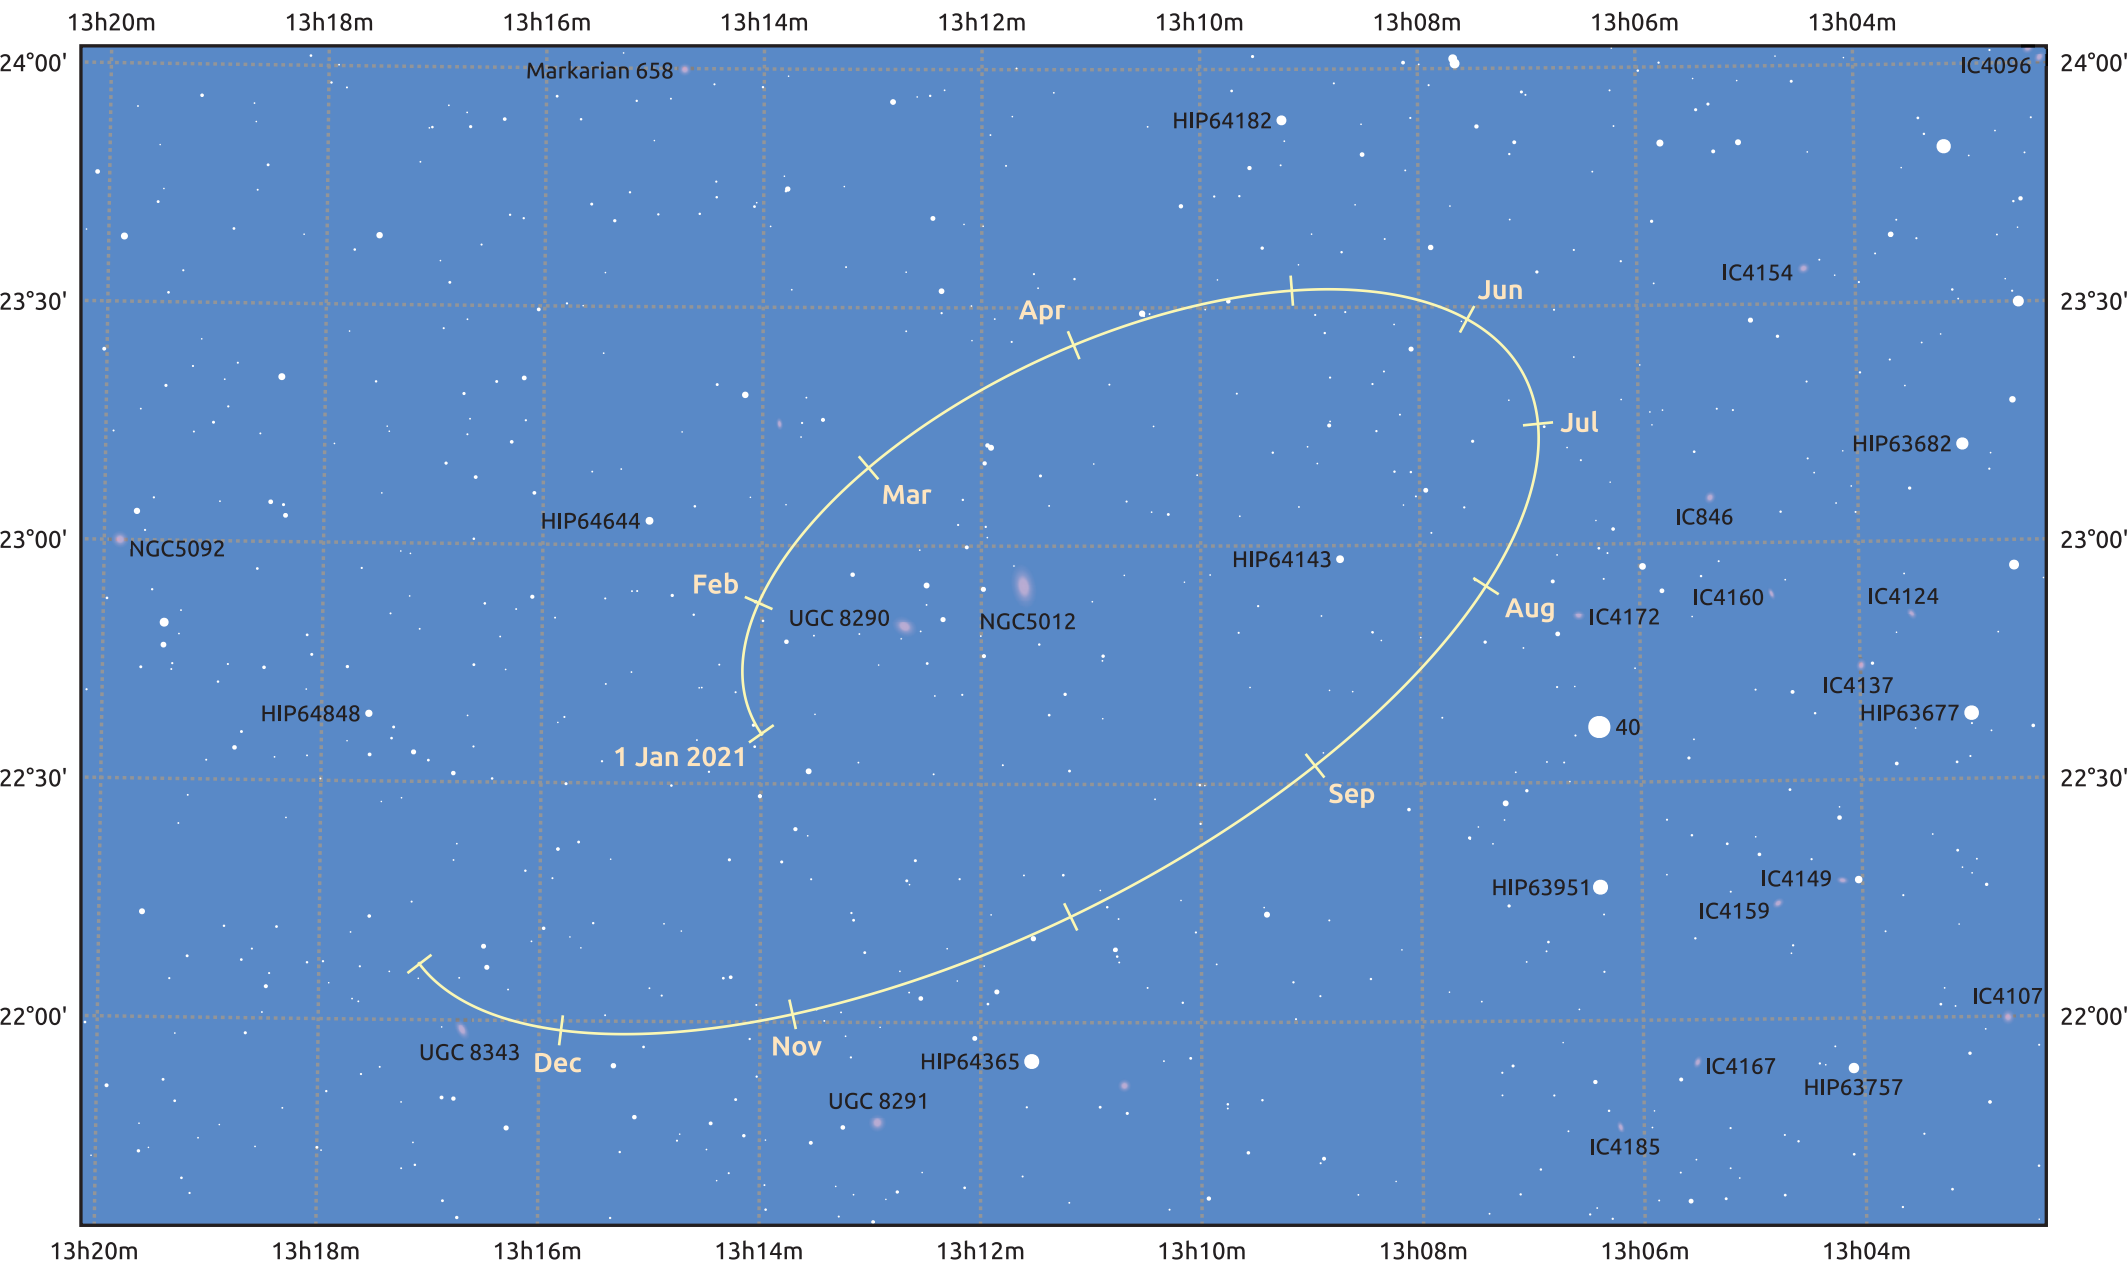

The path of Makemake in 2021

© Dominic Ford 2011–2025. Date markers placed at midnight UTC. Downloaded from <https://in-the-sky.org>

Magnitude scale: 14.0 13.0 12.0 11.0 10.0 9.0 8.0 7.0 6.0 5.0

— Ecliptic Plane

Galaxy Bright nebula Open cluster Globular cluster Planetary nebula

Date	Mag
2021 Jan 1	17.1
2021 Apr 1	17.0
2021 Jul 1	17.1
2021 Oct 1	17.1
2022 Jan 1	17.1