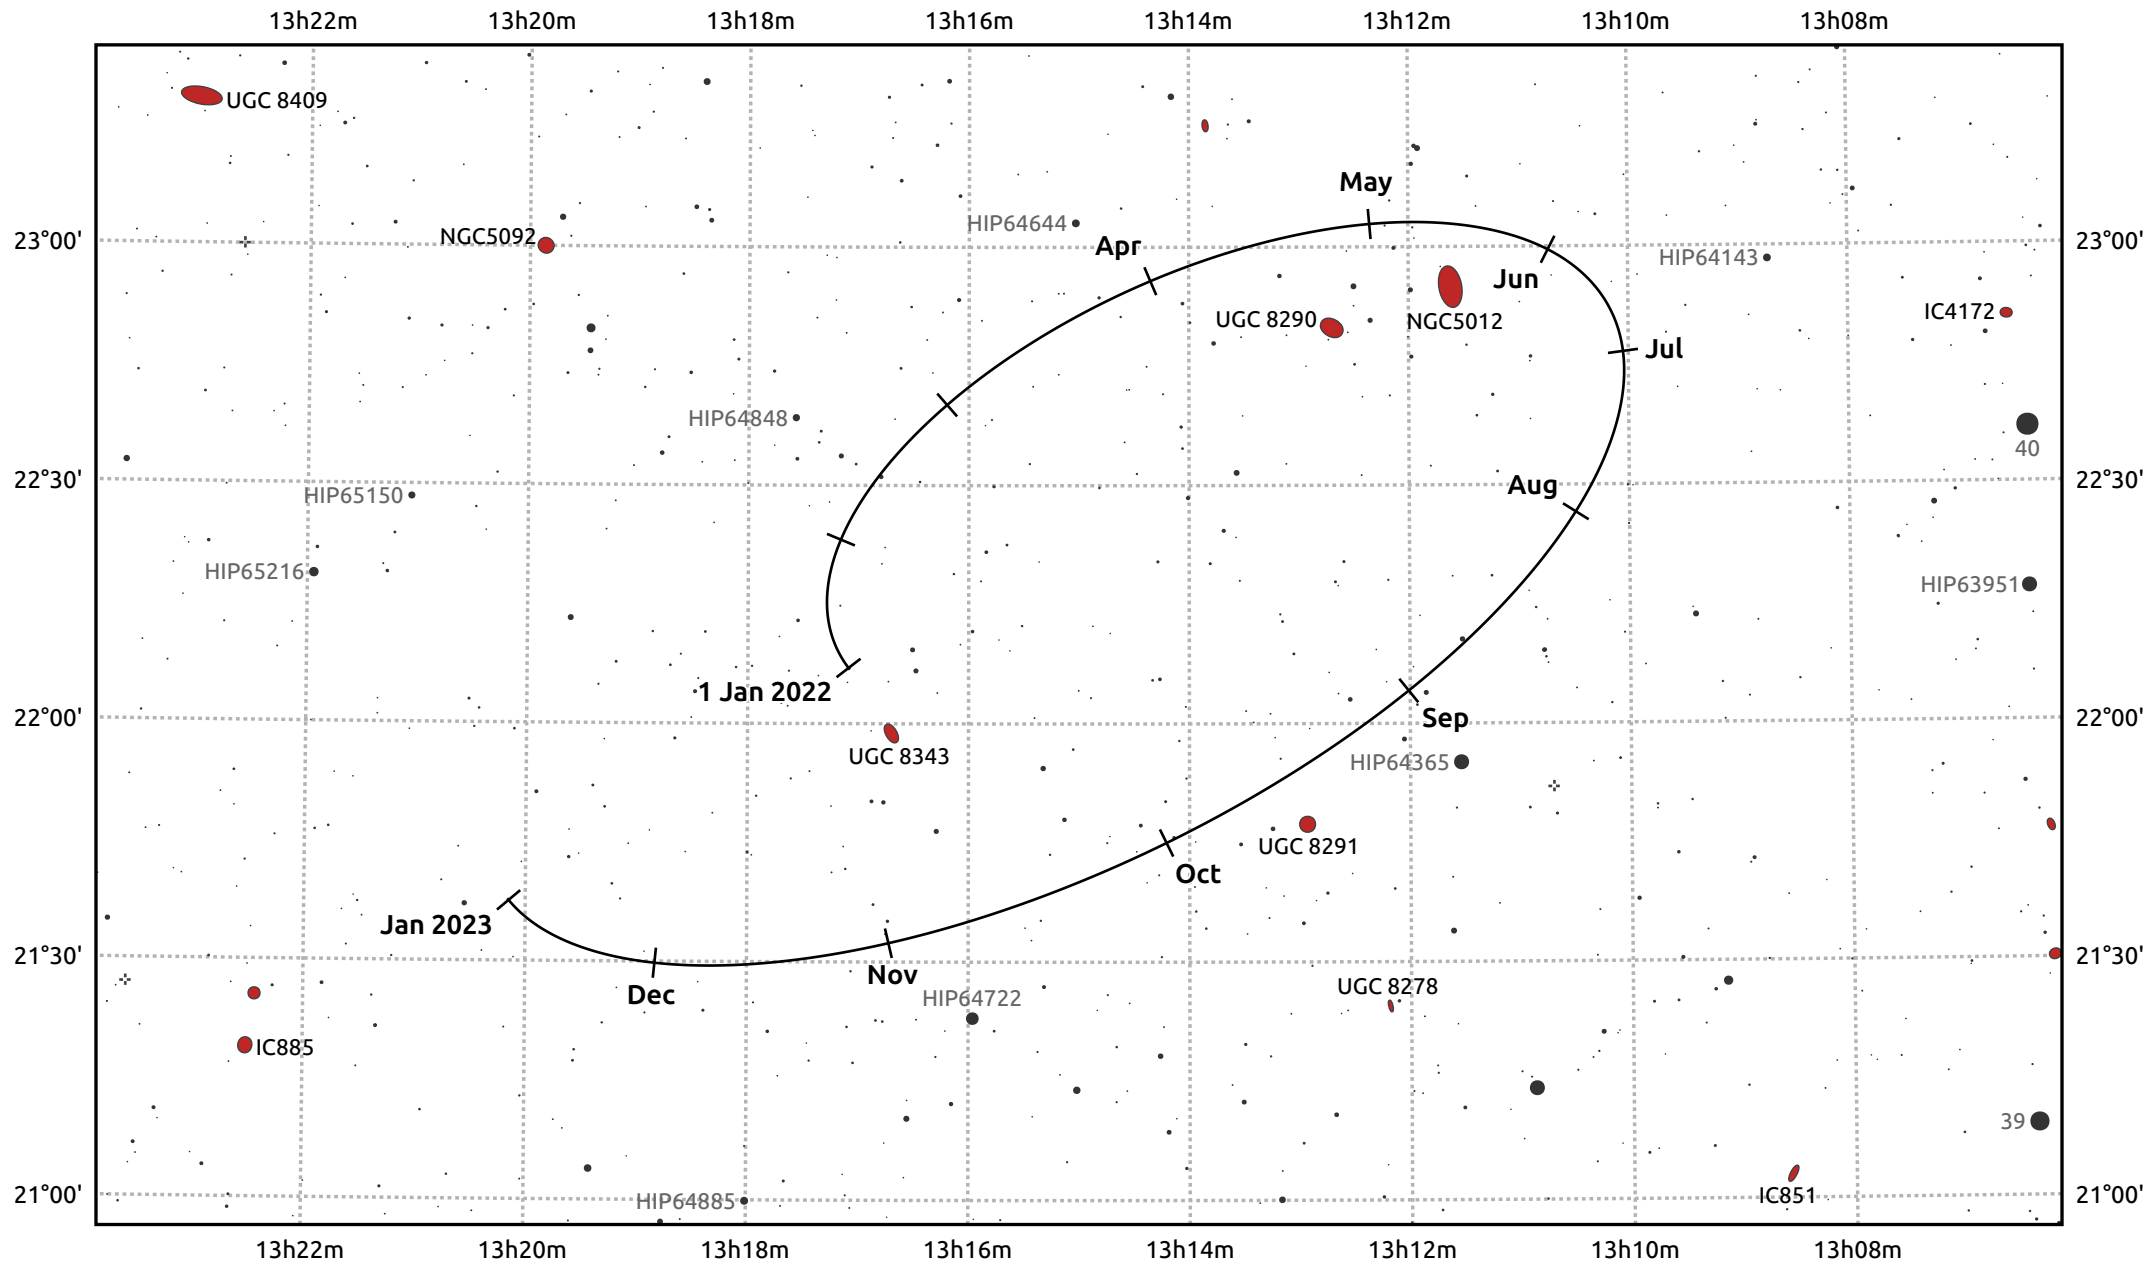

The path of Makemake in 2022

© Dominic Ford 2011–2025. Date markers placed at midnight UTC. Downloaded from <https://in-the-sky.org>

Magnitude scale: 14.0 13.0 12.0 11.0 10.0 9.0 8.0 7.0 6.0 5.0

— Ecliptic Plane

Galaxy Bright nebula Open cluster Globular cluster Planetary nebula

Date	Mag
2022 Jan 1	17.1
2022 Apr 1	17.0
2022 Jul 1	17.1
2022 Oct 1	17.1
2023 Jan 1	17.1