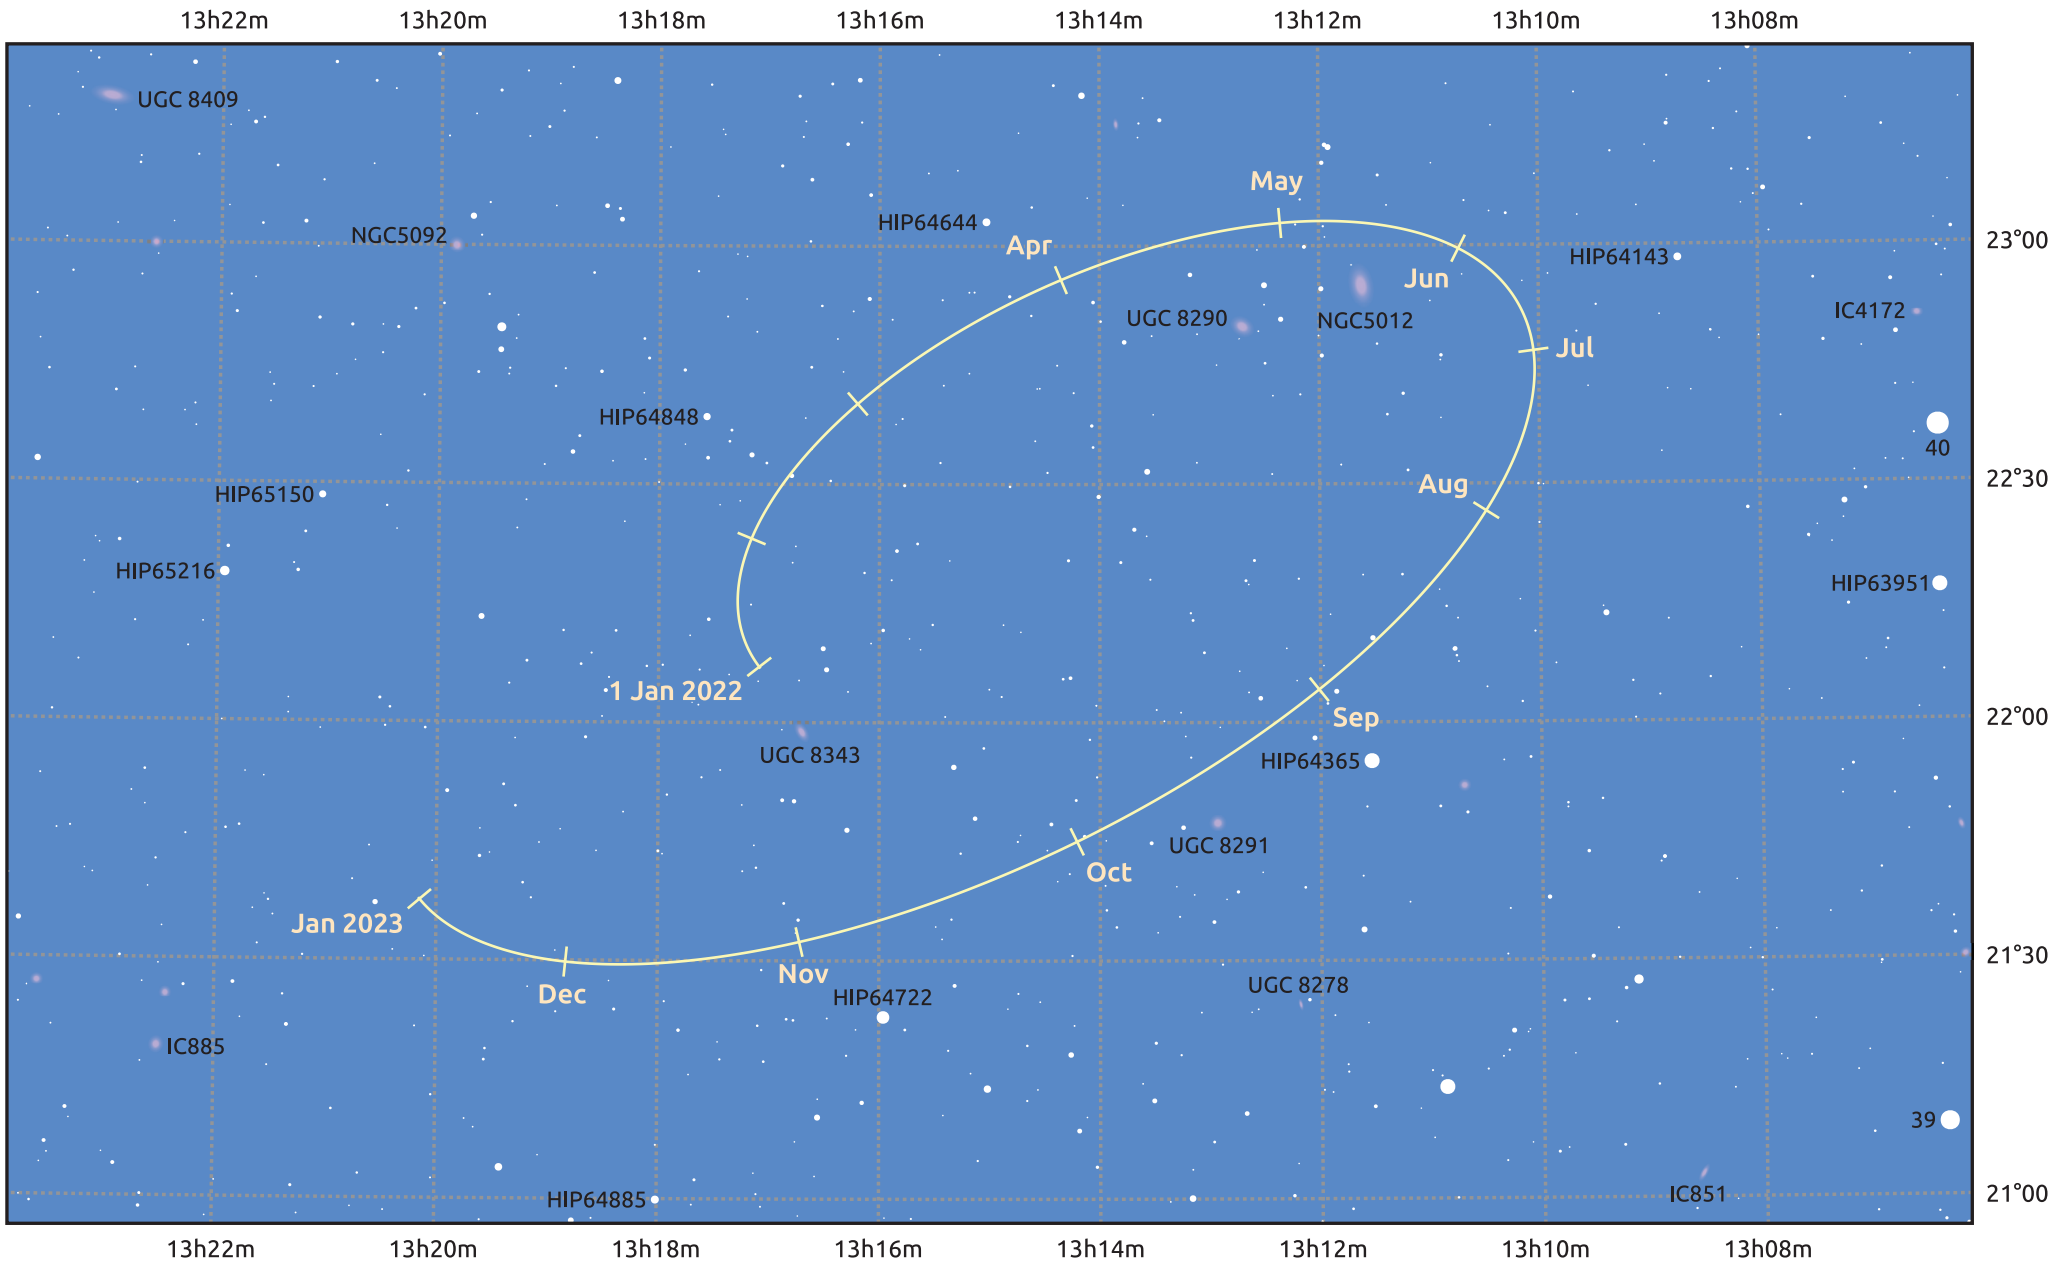

The path of Makemake in 2022

© Dominic Ford 2011–2025. Date markers placed at midnight UTC. Downloaded from <https://in-the-sky.org>

Magnitude scale: 14.0 13.0 12.0 11.0 10.0 9.0 8.0 7.0 6.0 5.0

— Ecliptic Plane

Galaxy Bright nebula Open cluster Globular cluster Planetary nebula

Date	Mag
2022 Jan 1	17.1
2022 Apr 1	17.0
2022 Jul 1	17.1
2022 Oct 1	17.1
2023 Jan 1	17.1