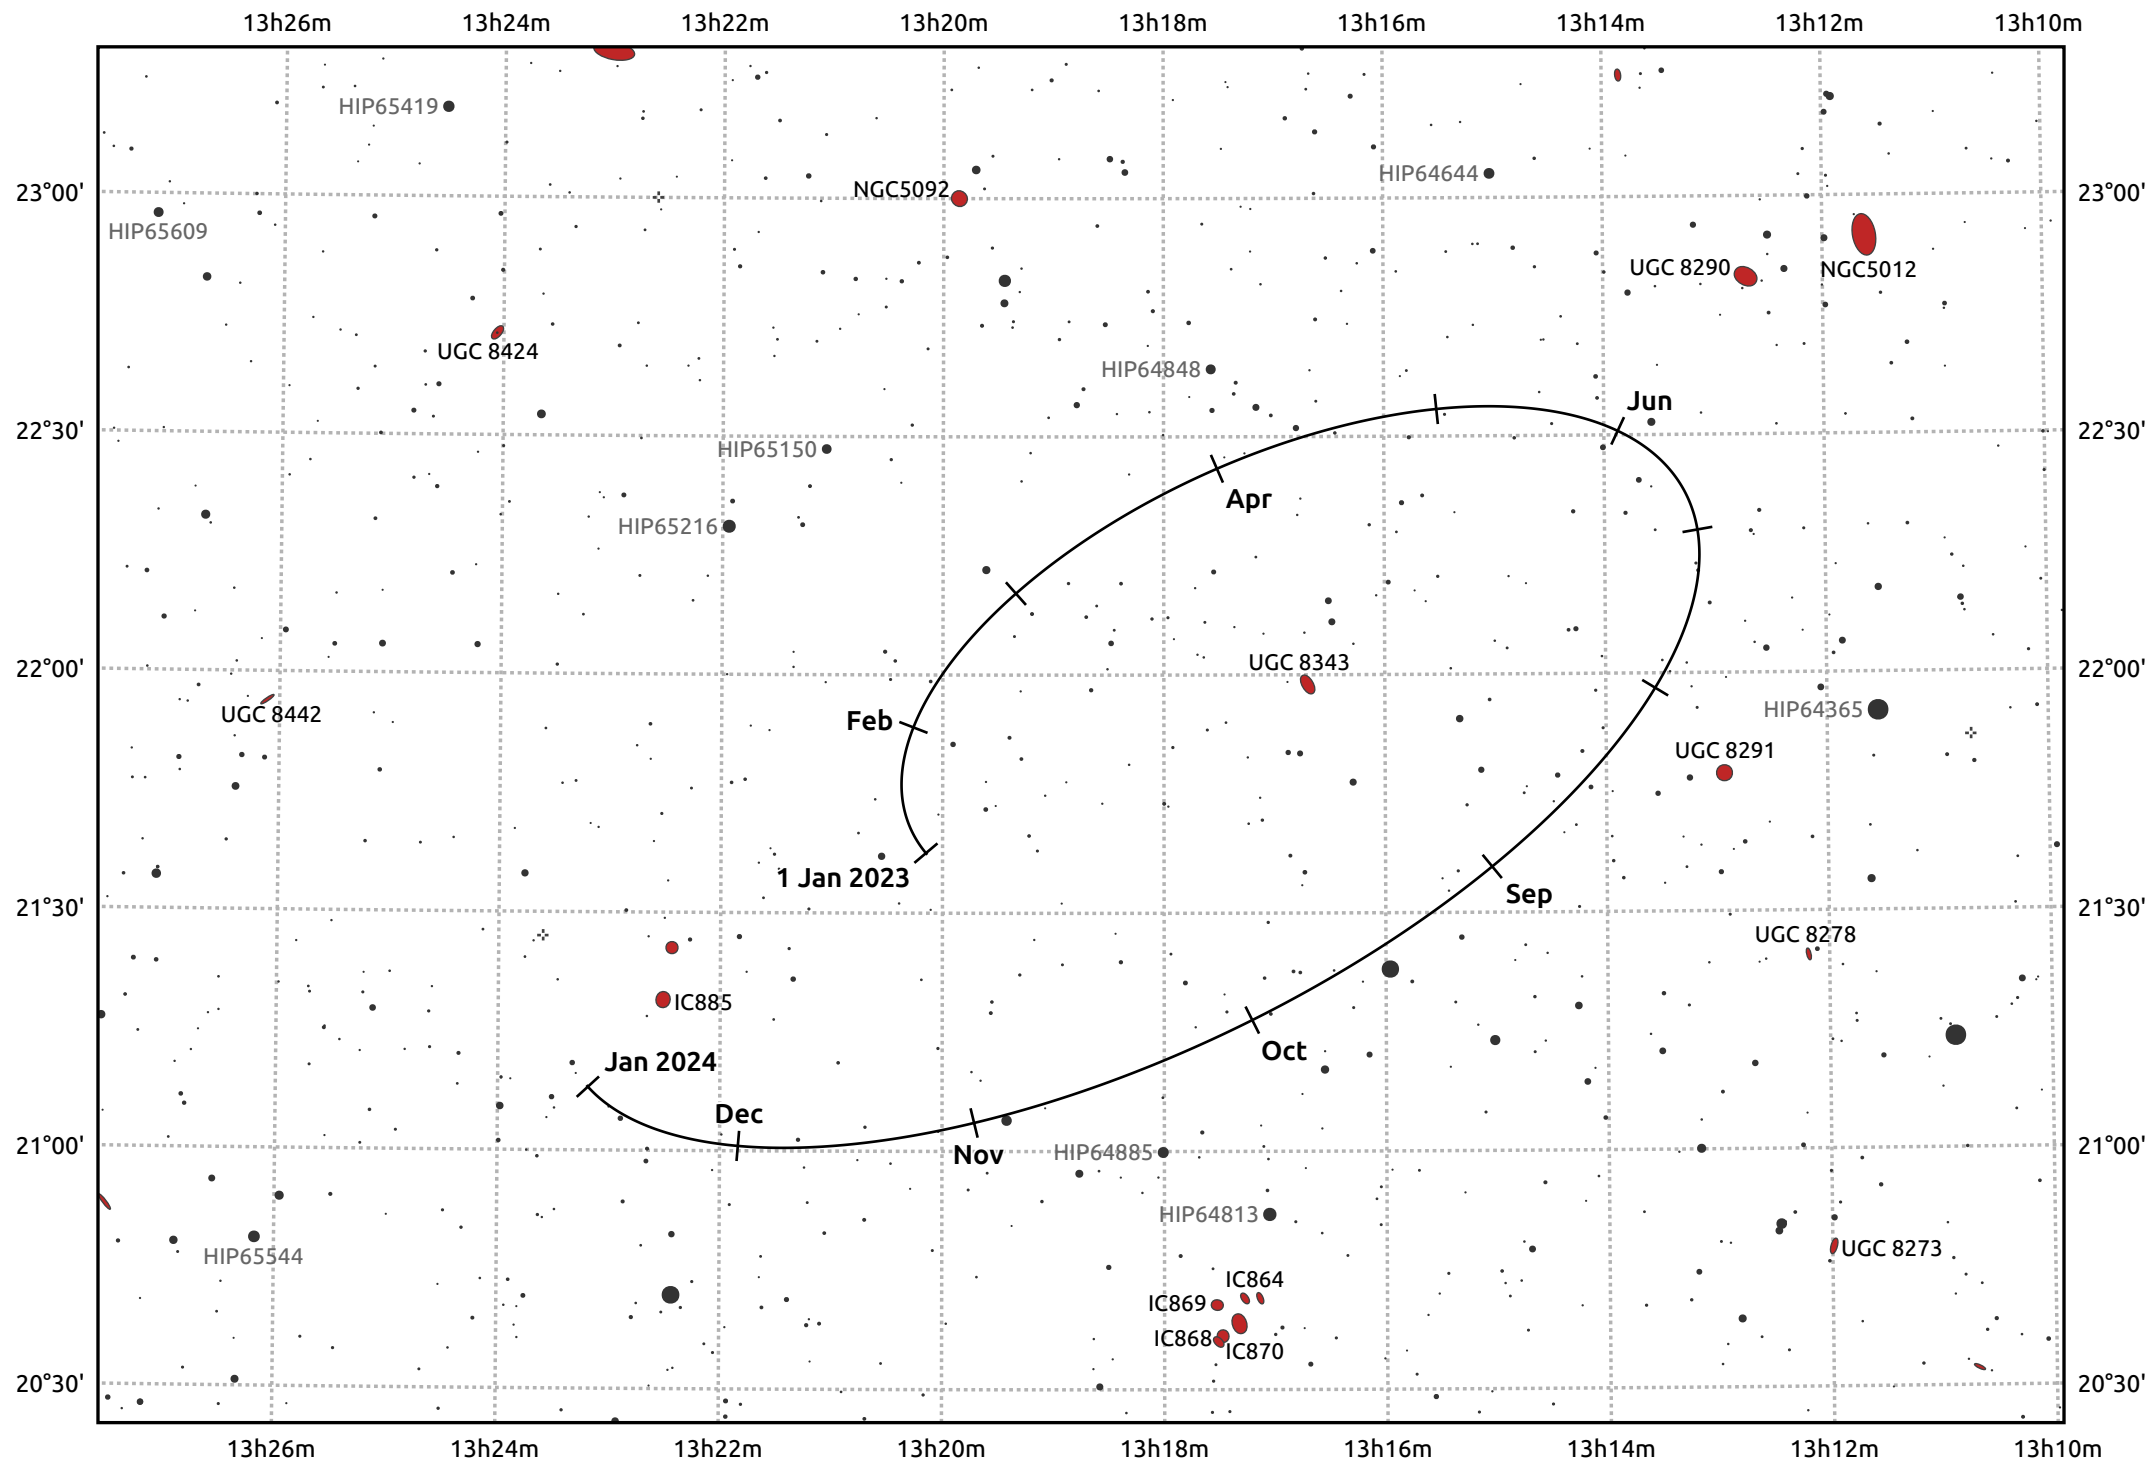

The path of Makemake in 2023

© Dominic Ford 2011–2025. Date markers placed at midnight UTC. Downloaded from <https://in-the-sky.org>

Magnitude scale: 14.0 13.0 12.0 11.0 10.0 9.0 8.0 7.0 6.0

— Ecliptic Plane

Galaxy Bright nebula Open cluster Globular cluster Planetary nebula

Date	Mag
2023 Jan 1	17.1
2023 Apr 1	17.0
2023 Jul 1	17.1
2023 Oct 1	17.1
2024 Jan 1	17.1