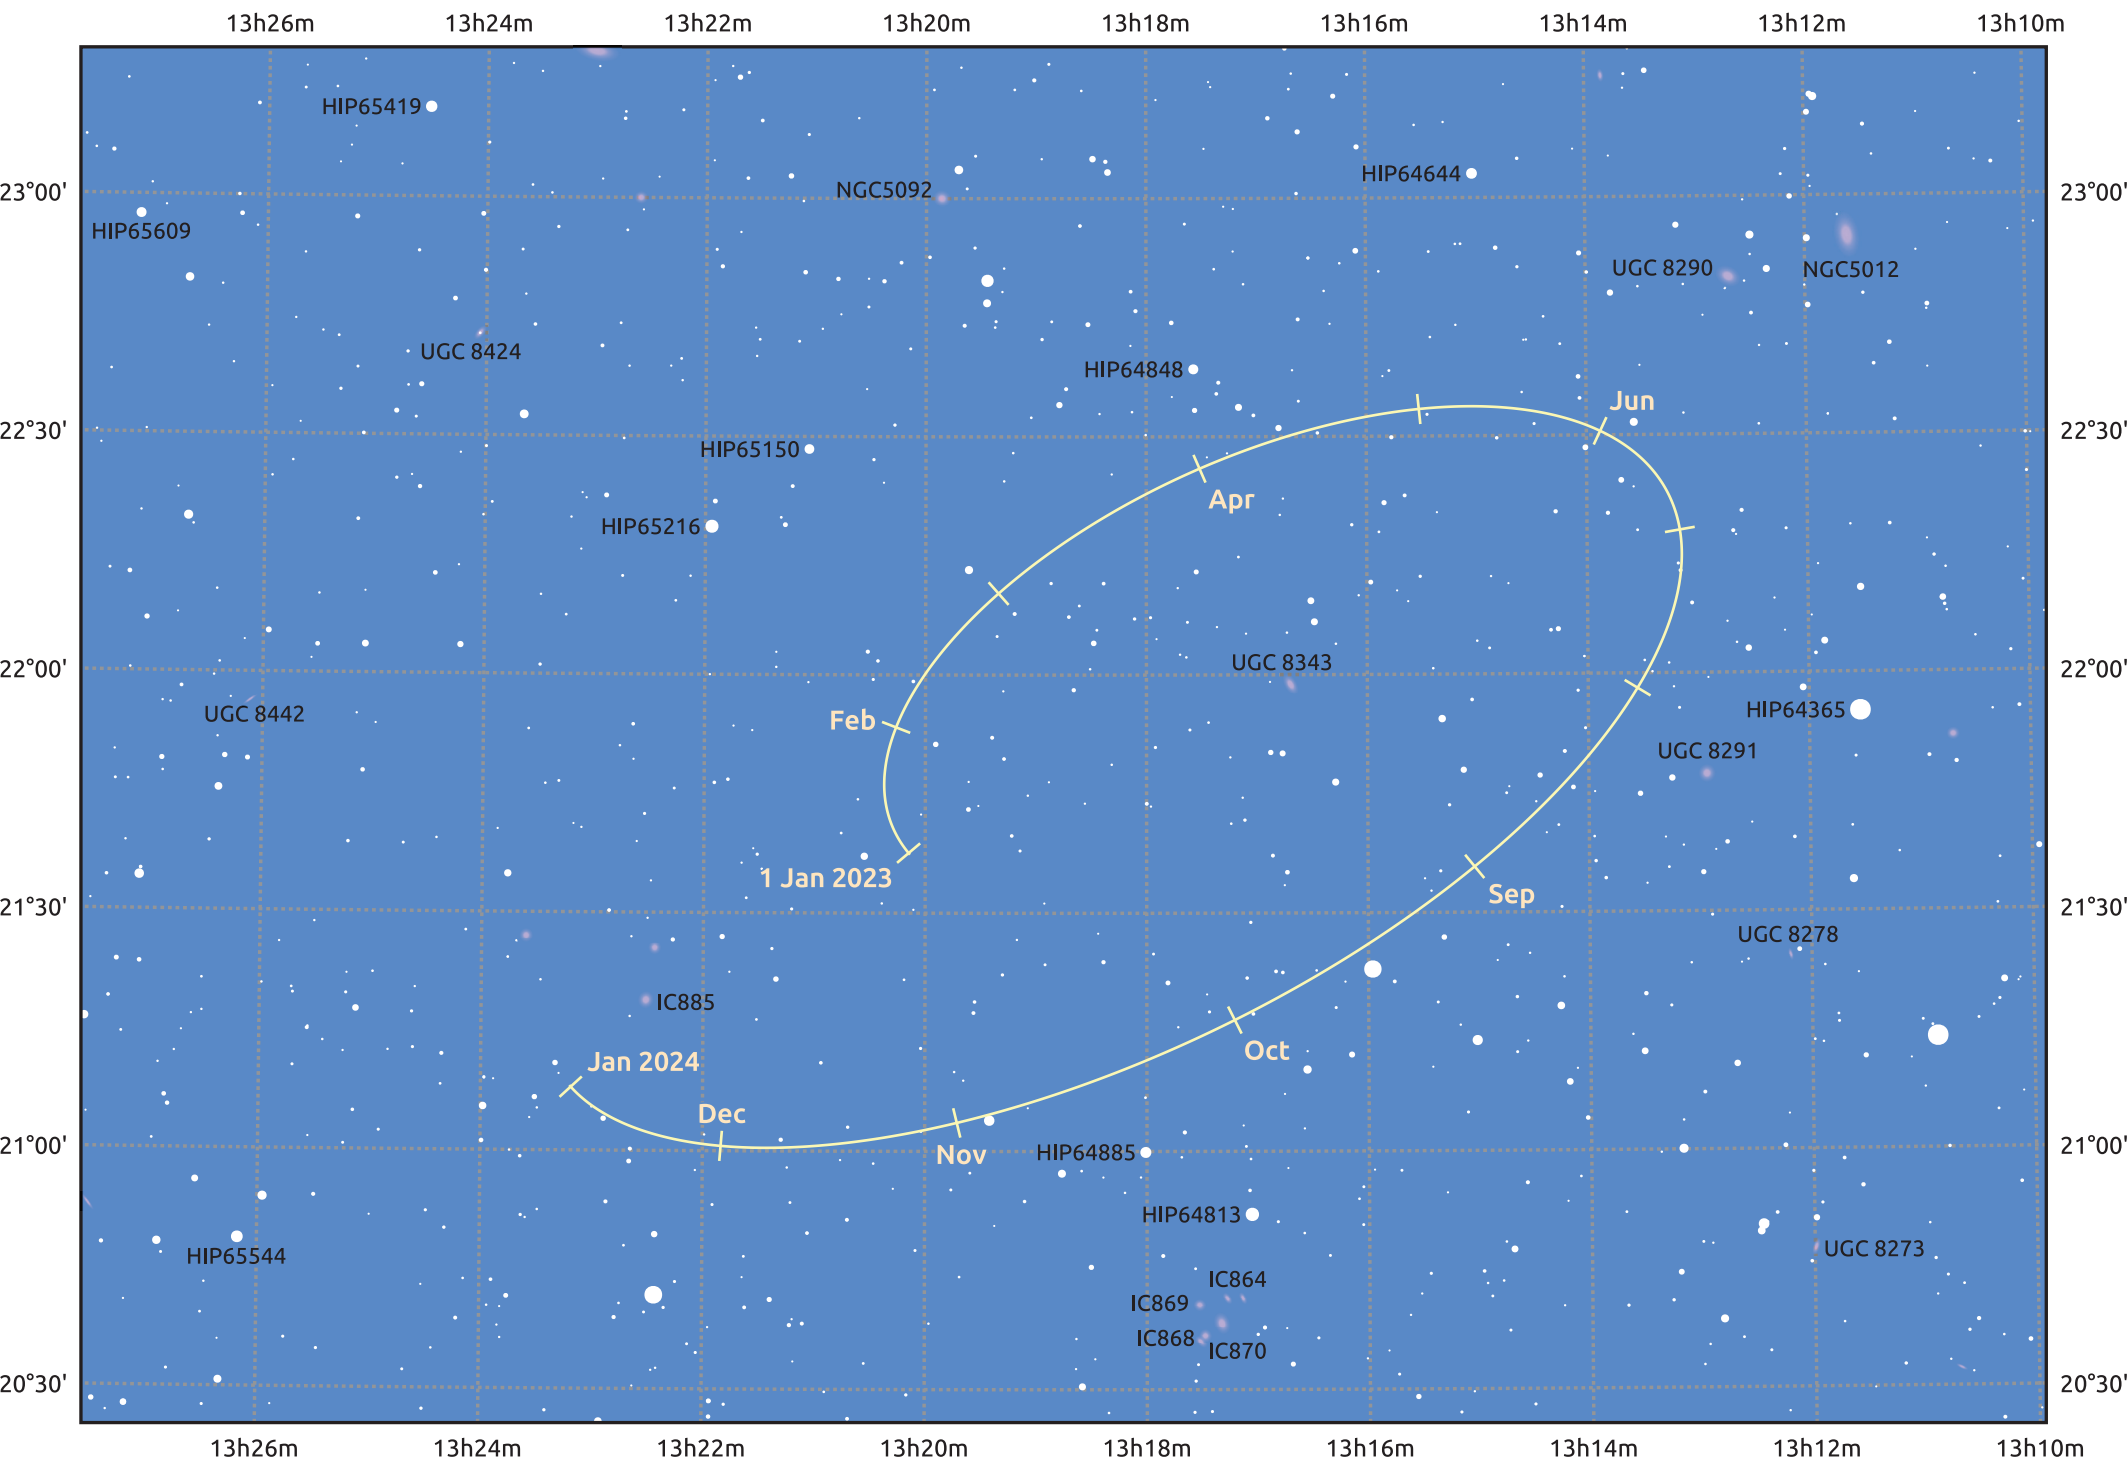

The path of Makemake in 2023

© Dominic Ford 2011–2025. Date markers placed at midnight UTC. Downloaded from <https://in-the-sky.org>

Magnitude scale: 14.0 13.0 12.0 11.0 10.0 9.0 8.0 7.0 6.0

- Galaxy
- Bright nebula
- Open cluster
- Globular cluster
- Planetary nebula

Date	Mag
2023 Jan 1	17.1
2023 Apr 1	17.0
2023 Jul 1	17.1
2023 Oct 1	17.1
2024 Jan 1	17.1