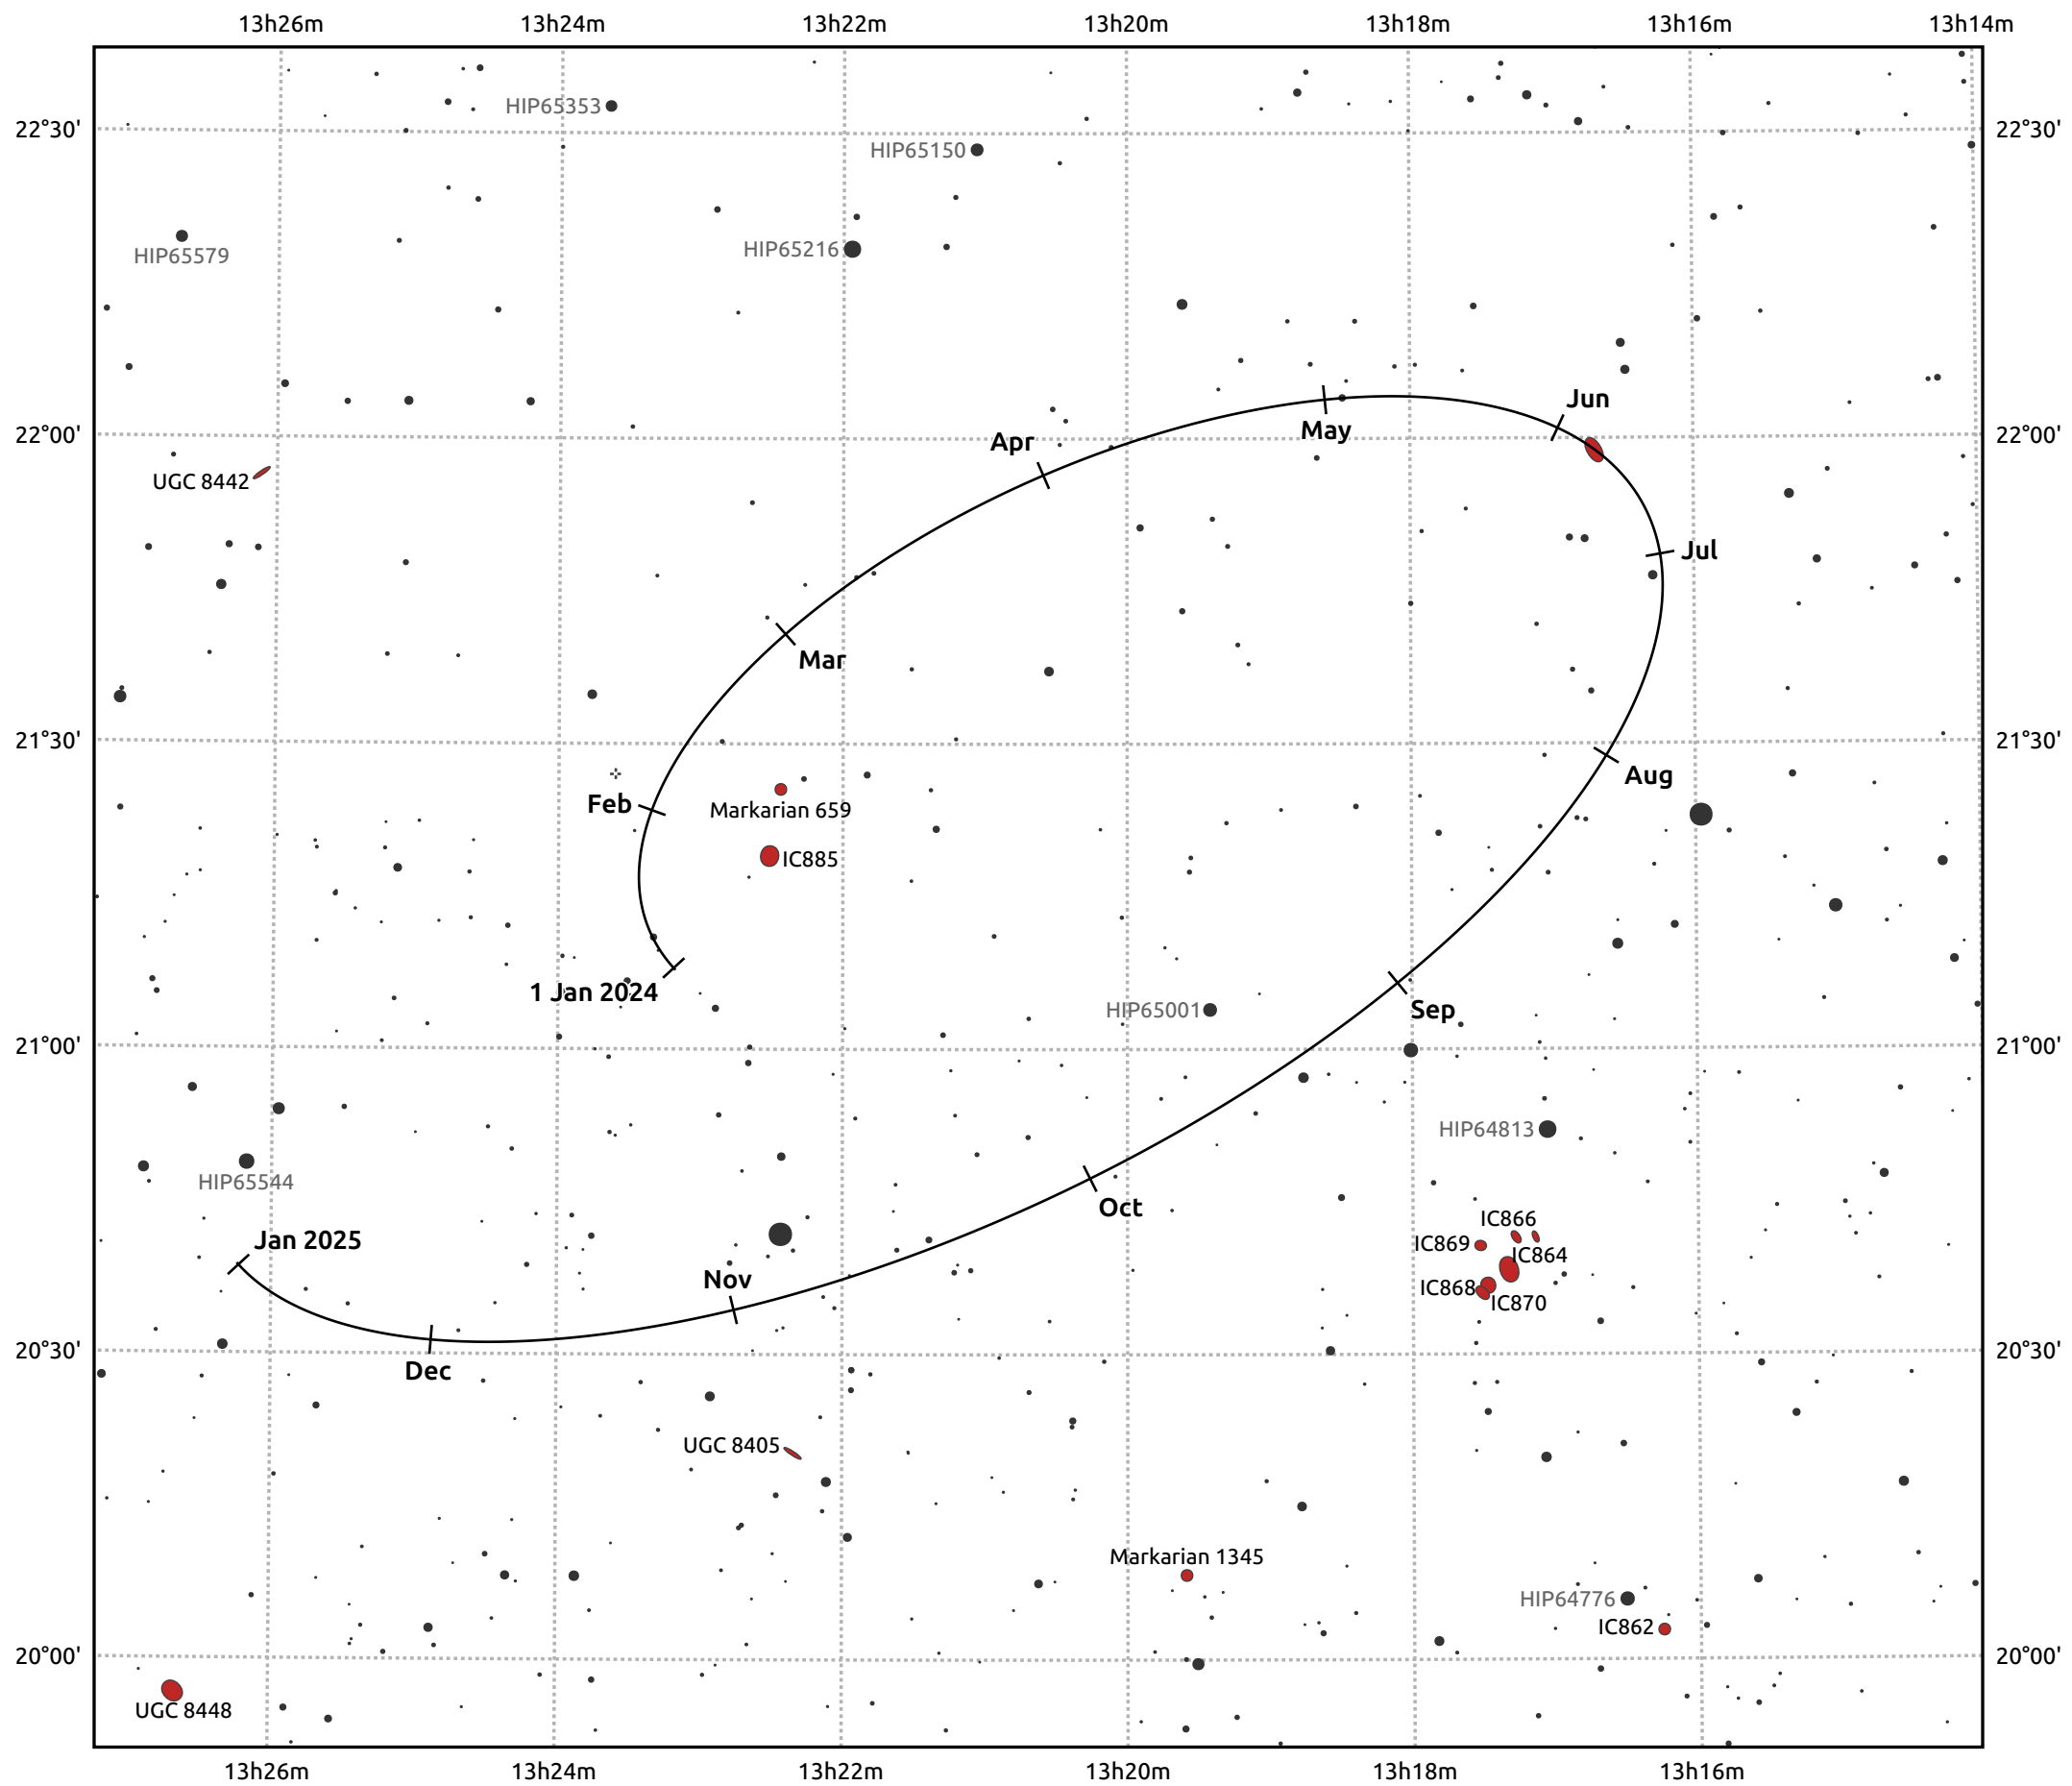

# The path of Makemake in 2024

© Dominic Ford 2011–2025. Date markers placed at midnight UTC. Downloaded from <https://in-the-sky.org>

Magnitude scale: · 14.0 · 13.0 · 12.0 · 11.0 · 10.0 · 9.0 · 8.0 · 7.0

— Ecliptic Plane

● Galaxy   
 ■ Bright nebula   
 ● Open cluster   
 ⊕ Globular cluster   
 ⊕ Planetary nebula

Date	Mag
2024 Jan 1	17.1
2024 Apr 1	17.0
2024 Jul 1	17.1
2024 Oct 1	17.1
2025 Jan 1	17.1