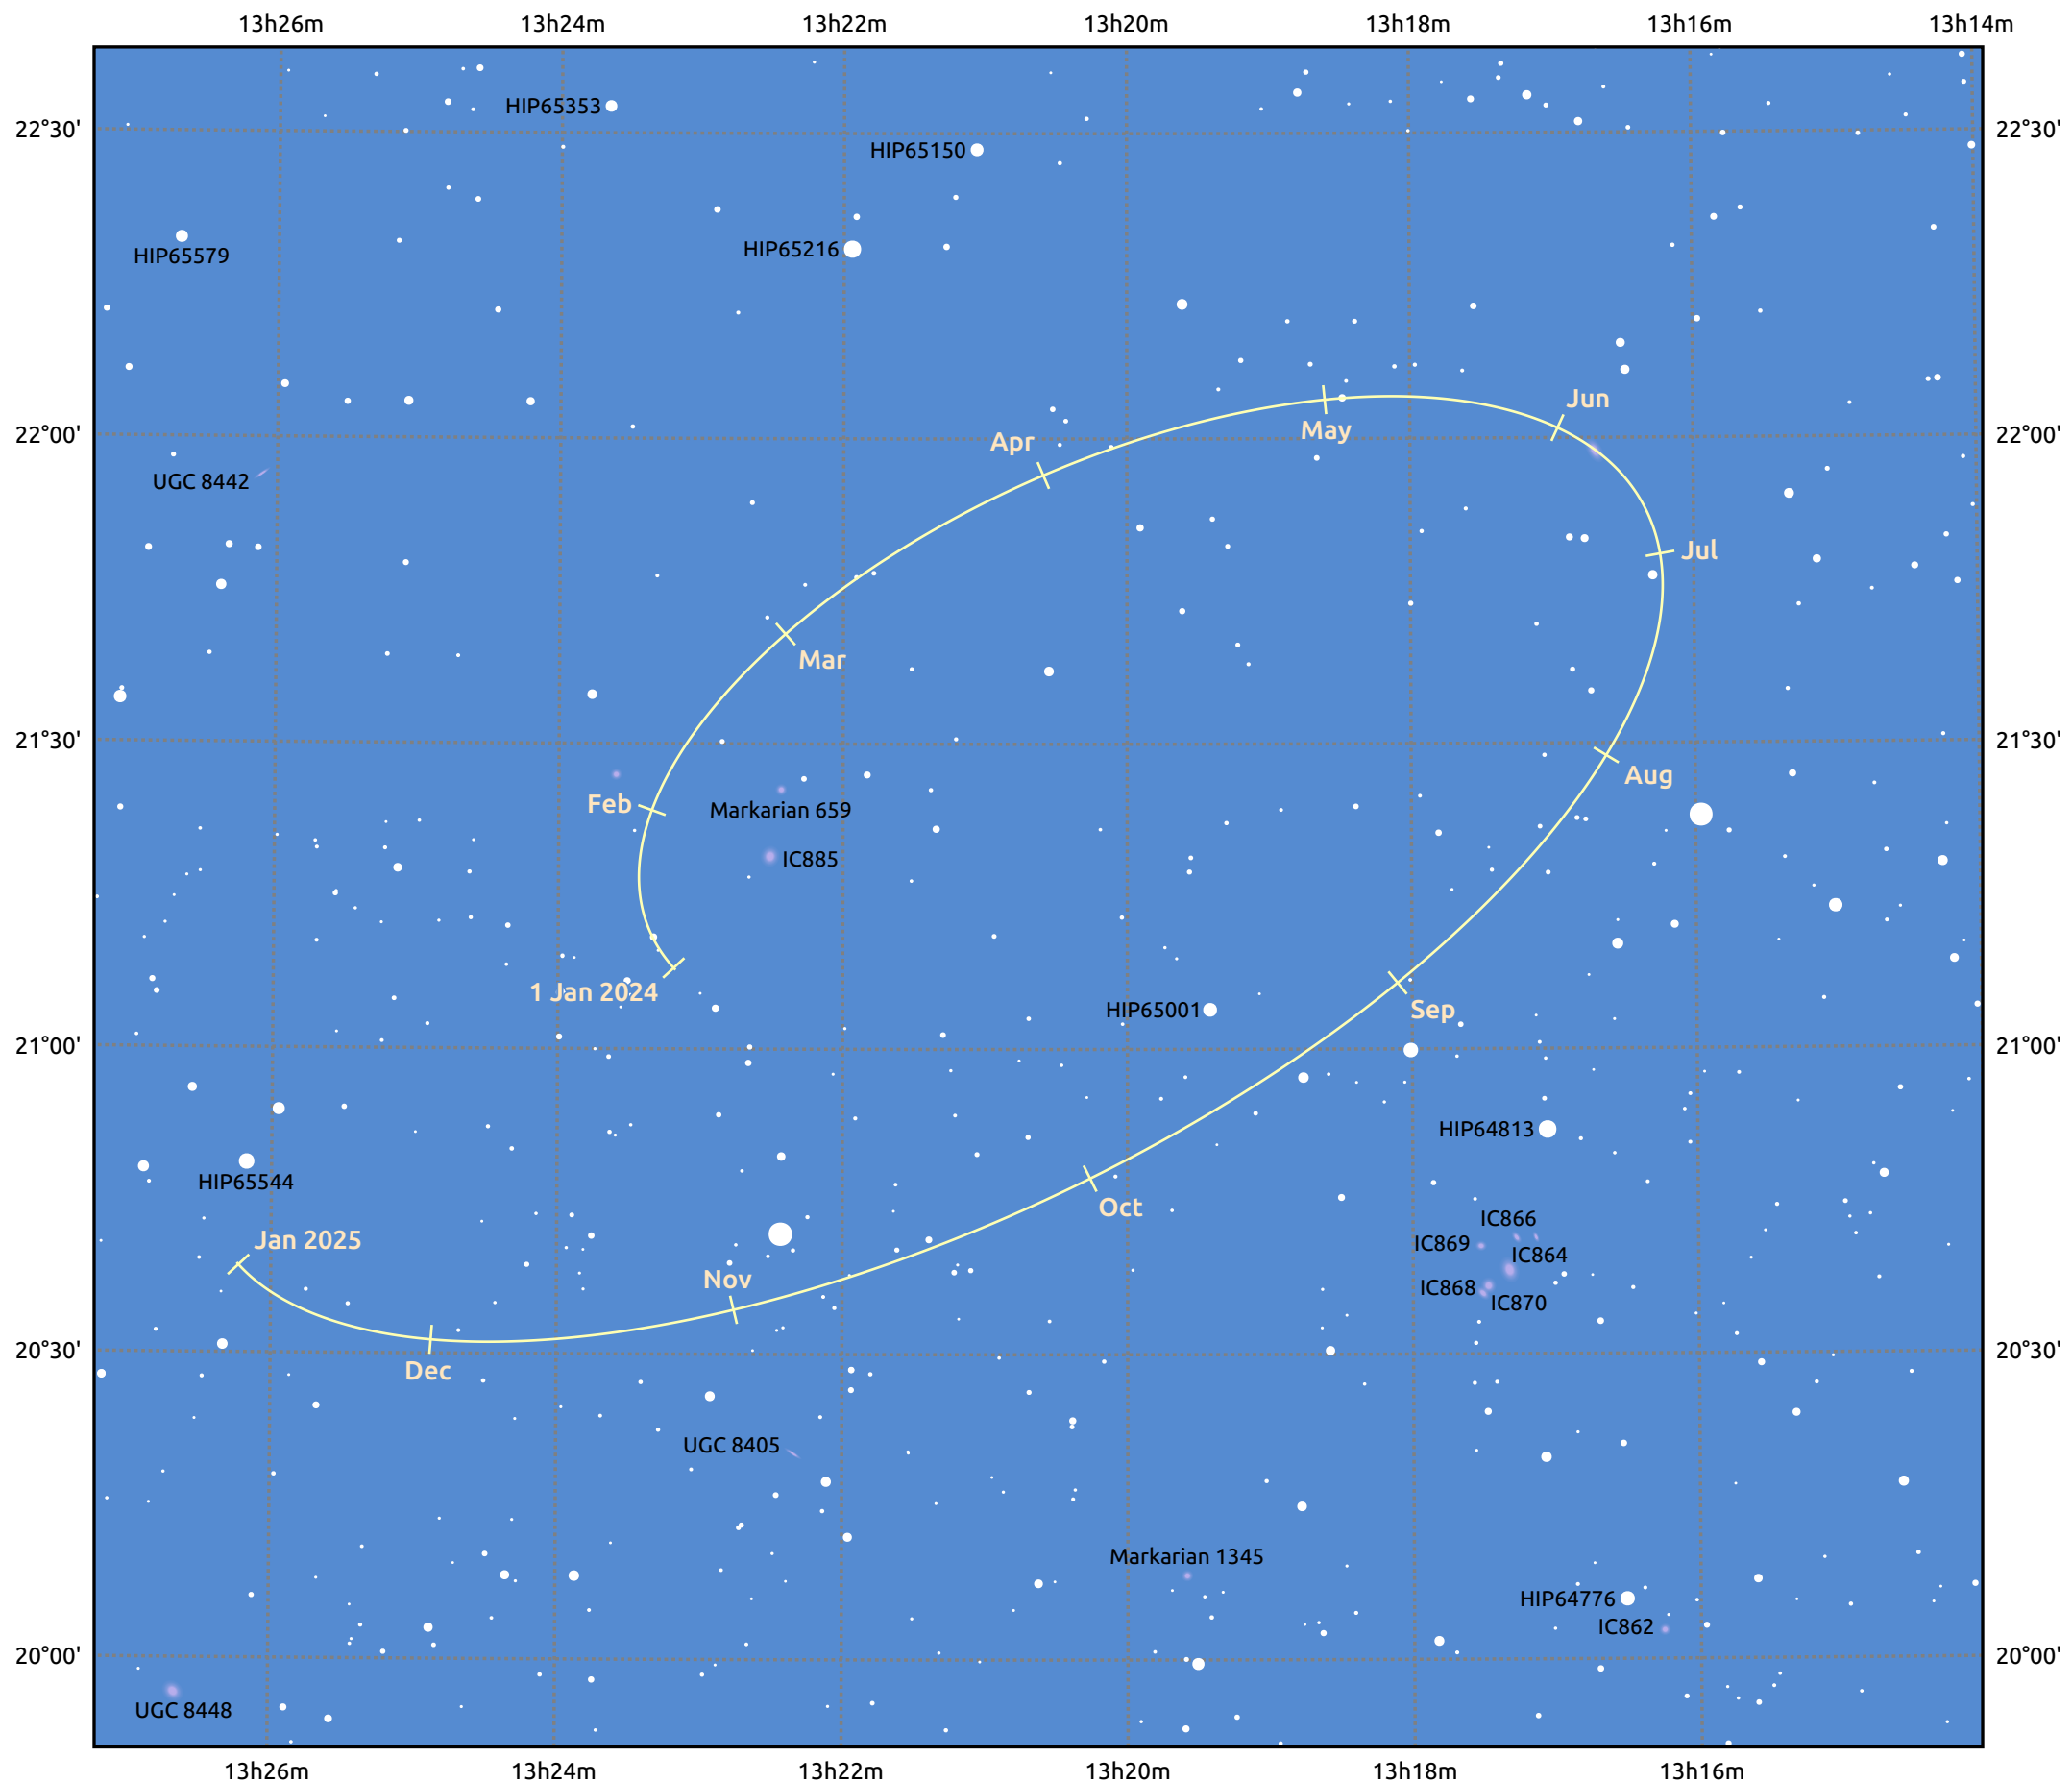

The path of Makemake in 2024

© Dominic Ford 2011–2025. Date markers placed at midnight UTC. Downloaded from <https://in-the-sky.org>

Magnitude scale: · 14.0 · 13.0 · 12.0 · 11.0 · 10.0 · 9.0 · 8.0 · 7.0

— Ecliptic Plane

Galaxy Bright nebula Open cluster Globular cluster Planetary nebula

Date	Mag
2024 Jan 1	17.1
2024 Apr 1	17.0
2024 Jul 1	17.1
2024 Oct 1	17.1
2025 Jan 1	17.1