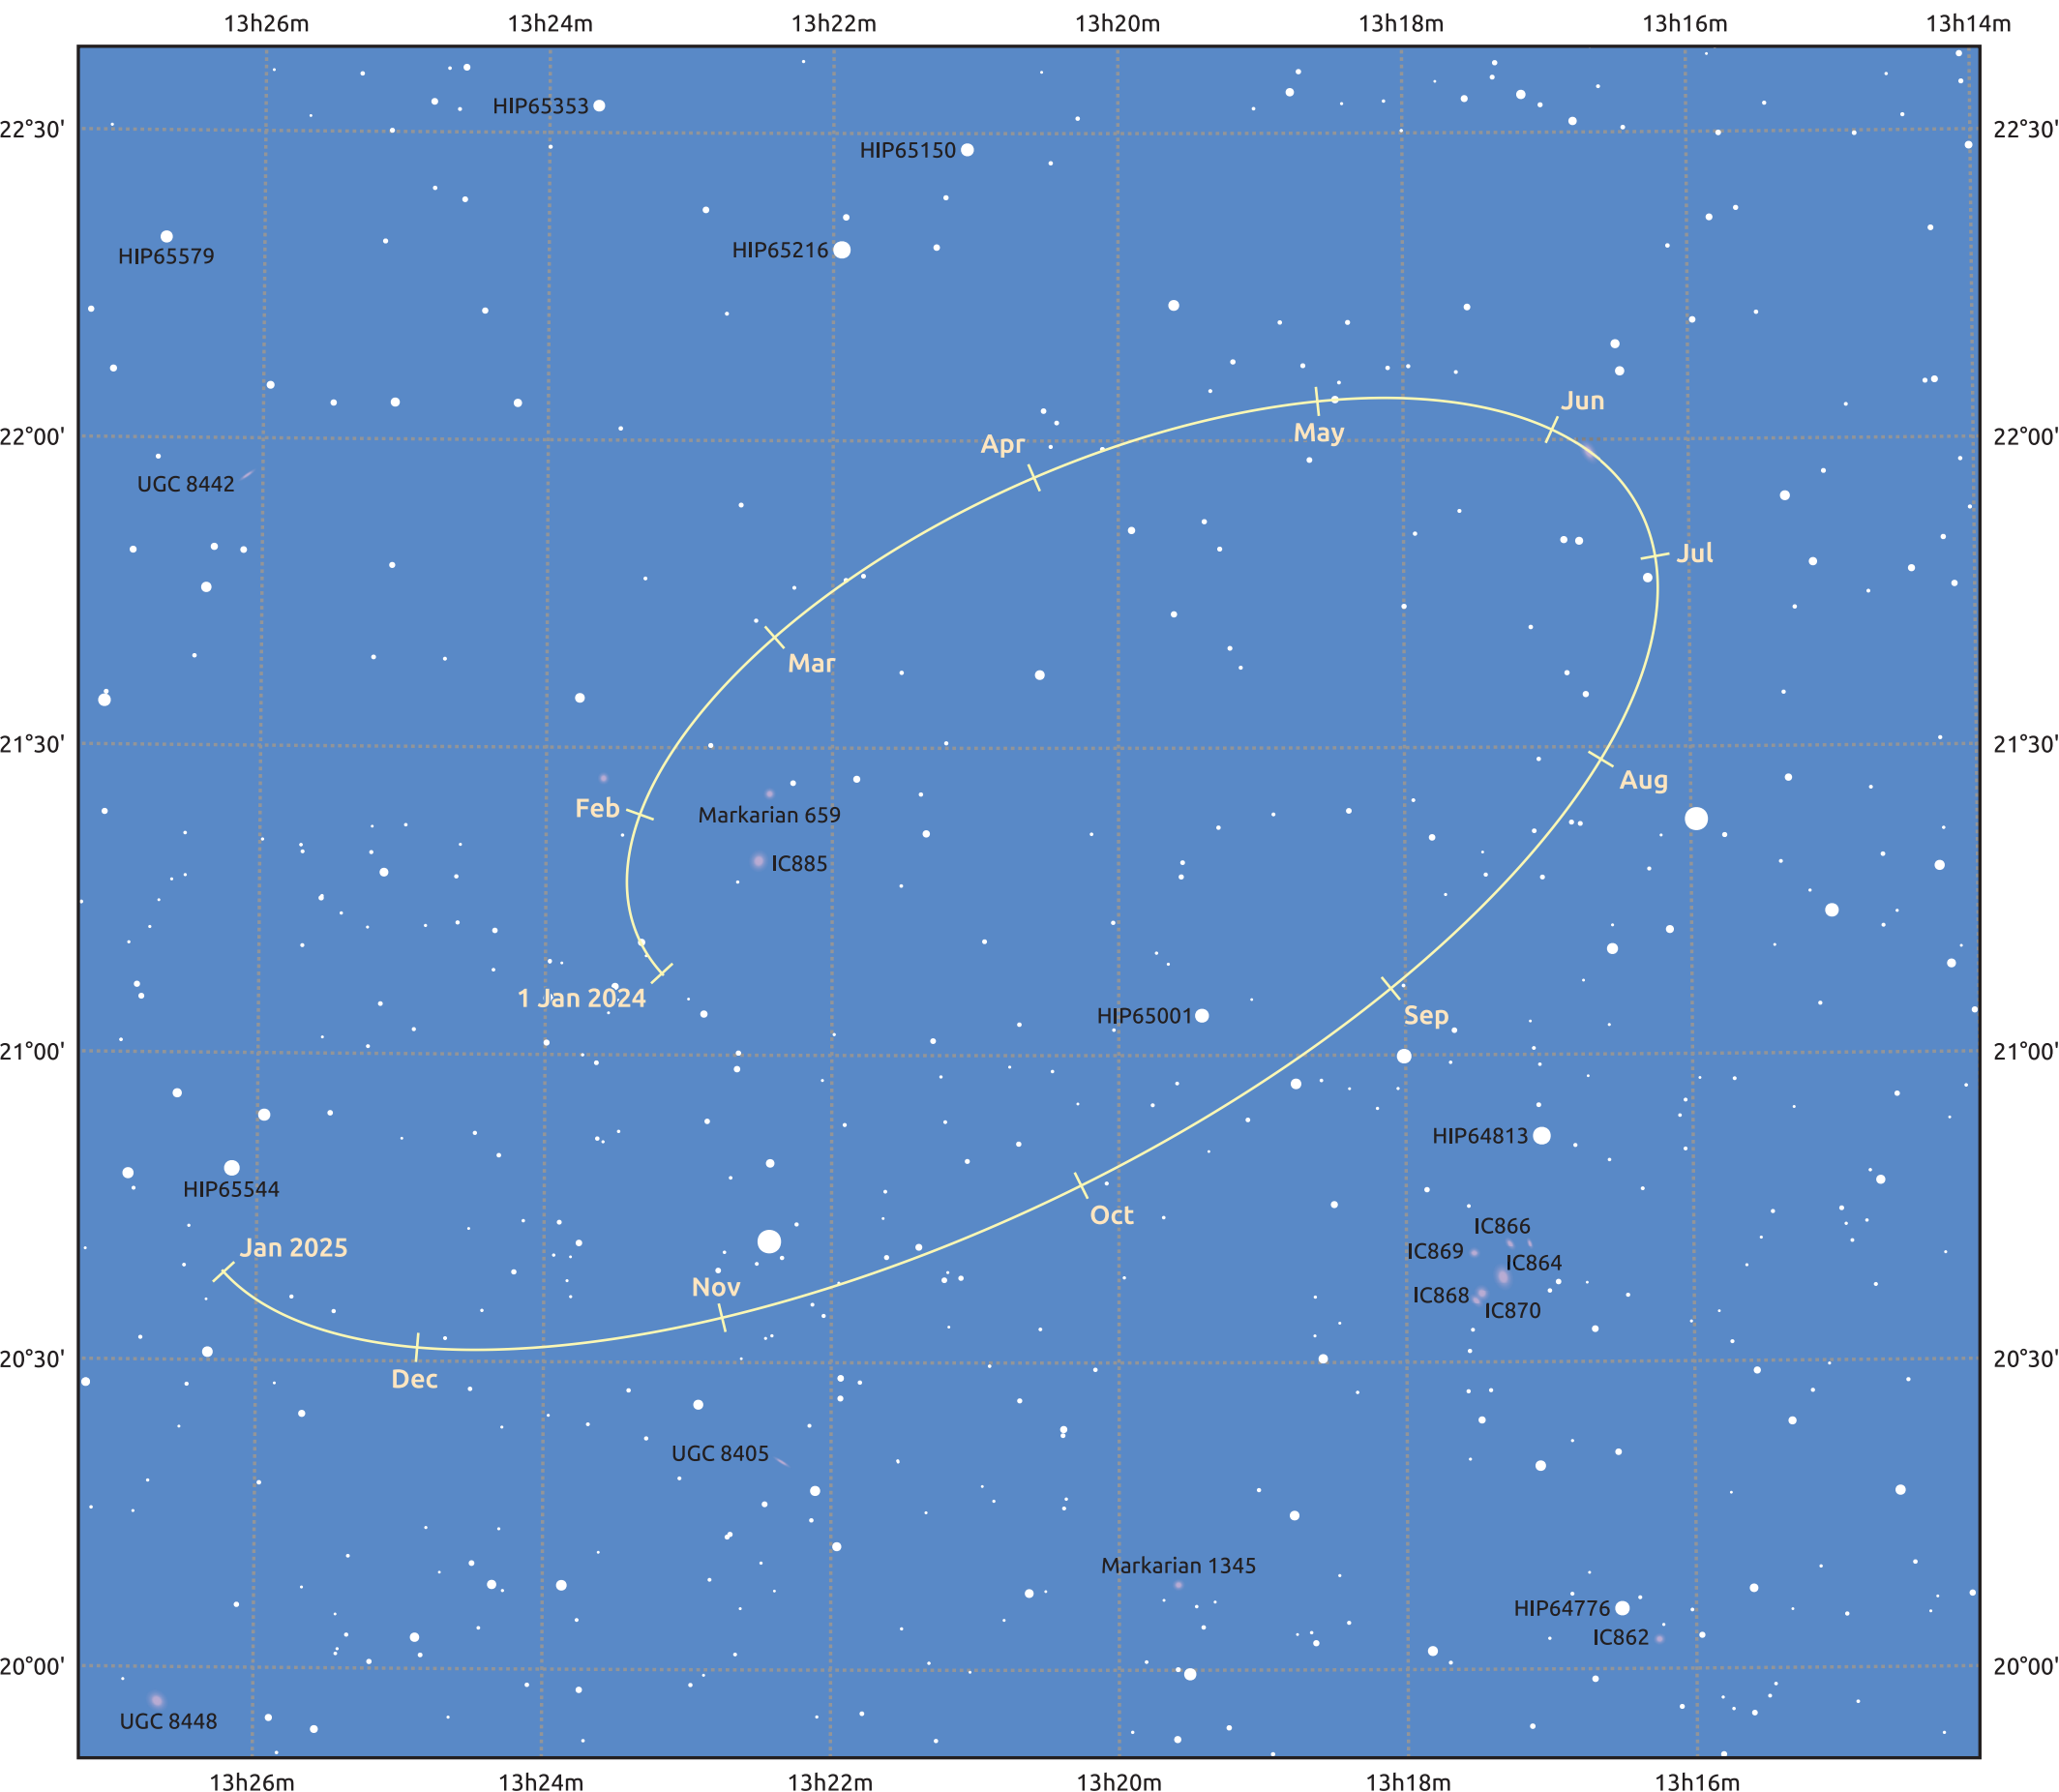

The path of Makemake in 2024

© Dominic Ford 2011–2025. Date markers placed at midnight UTC. Downloaded from <https://in-the-sky.org>

Magnitude scale: 14.0 13.0 12.0 11.0 10.0 9.0 8.0 7.0

— Ecliptic Plane

Galaxy Bright nebula Open cluster Globular cluster Planetary nebula

Date	Mag
2024 Jan 1	17.1
2024 Apr 1	17.0
2024 Jul 1	17.1
2024 Oct 1	17.1
2025 Jan 1	17.1