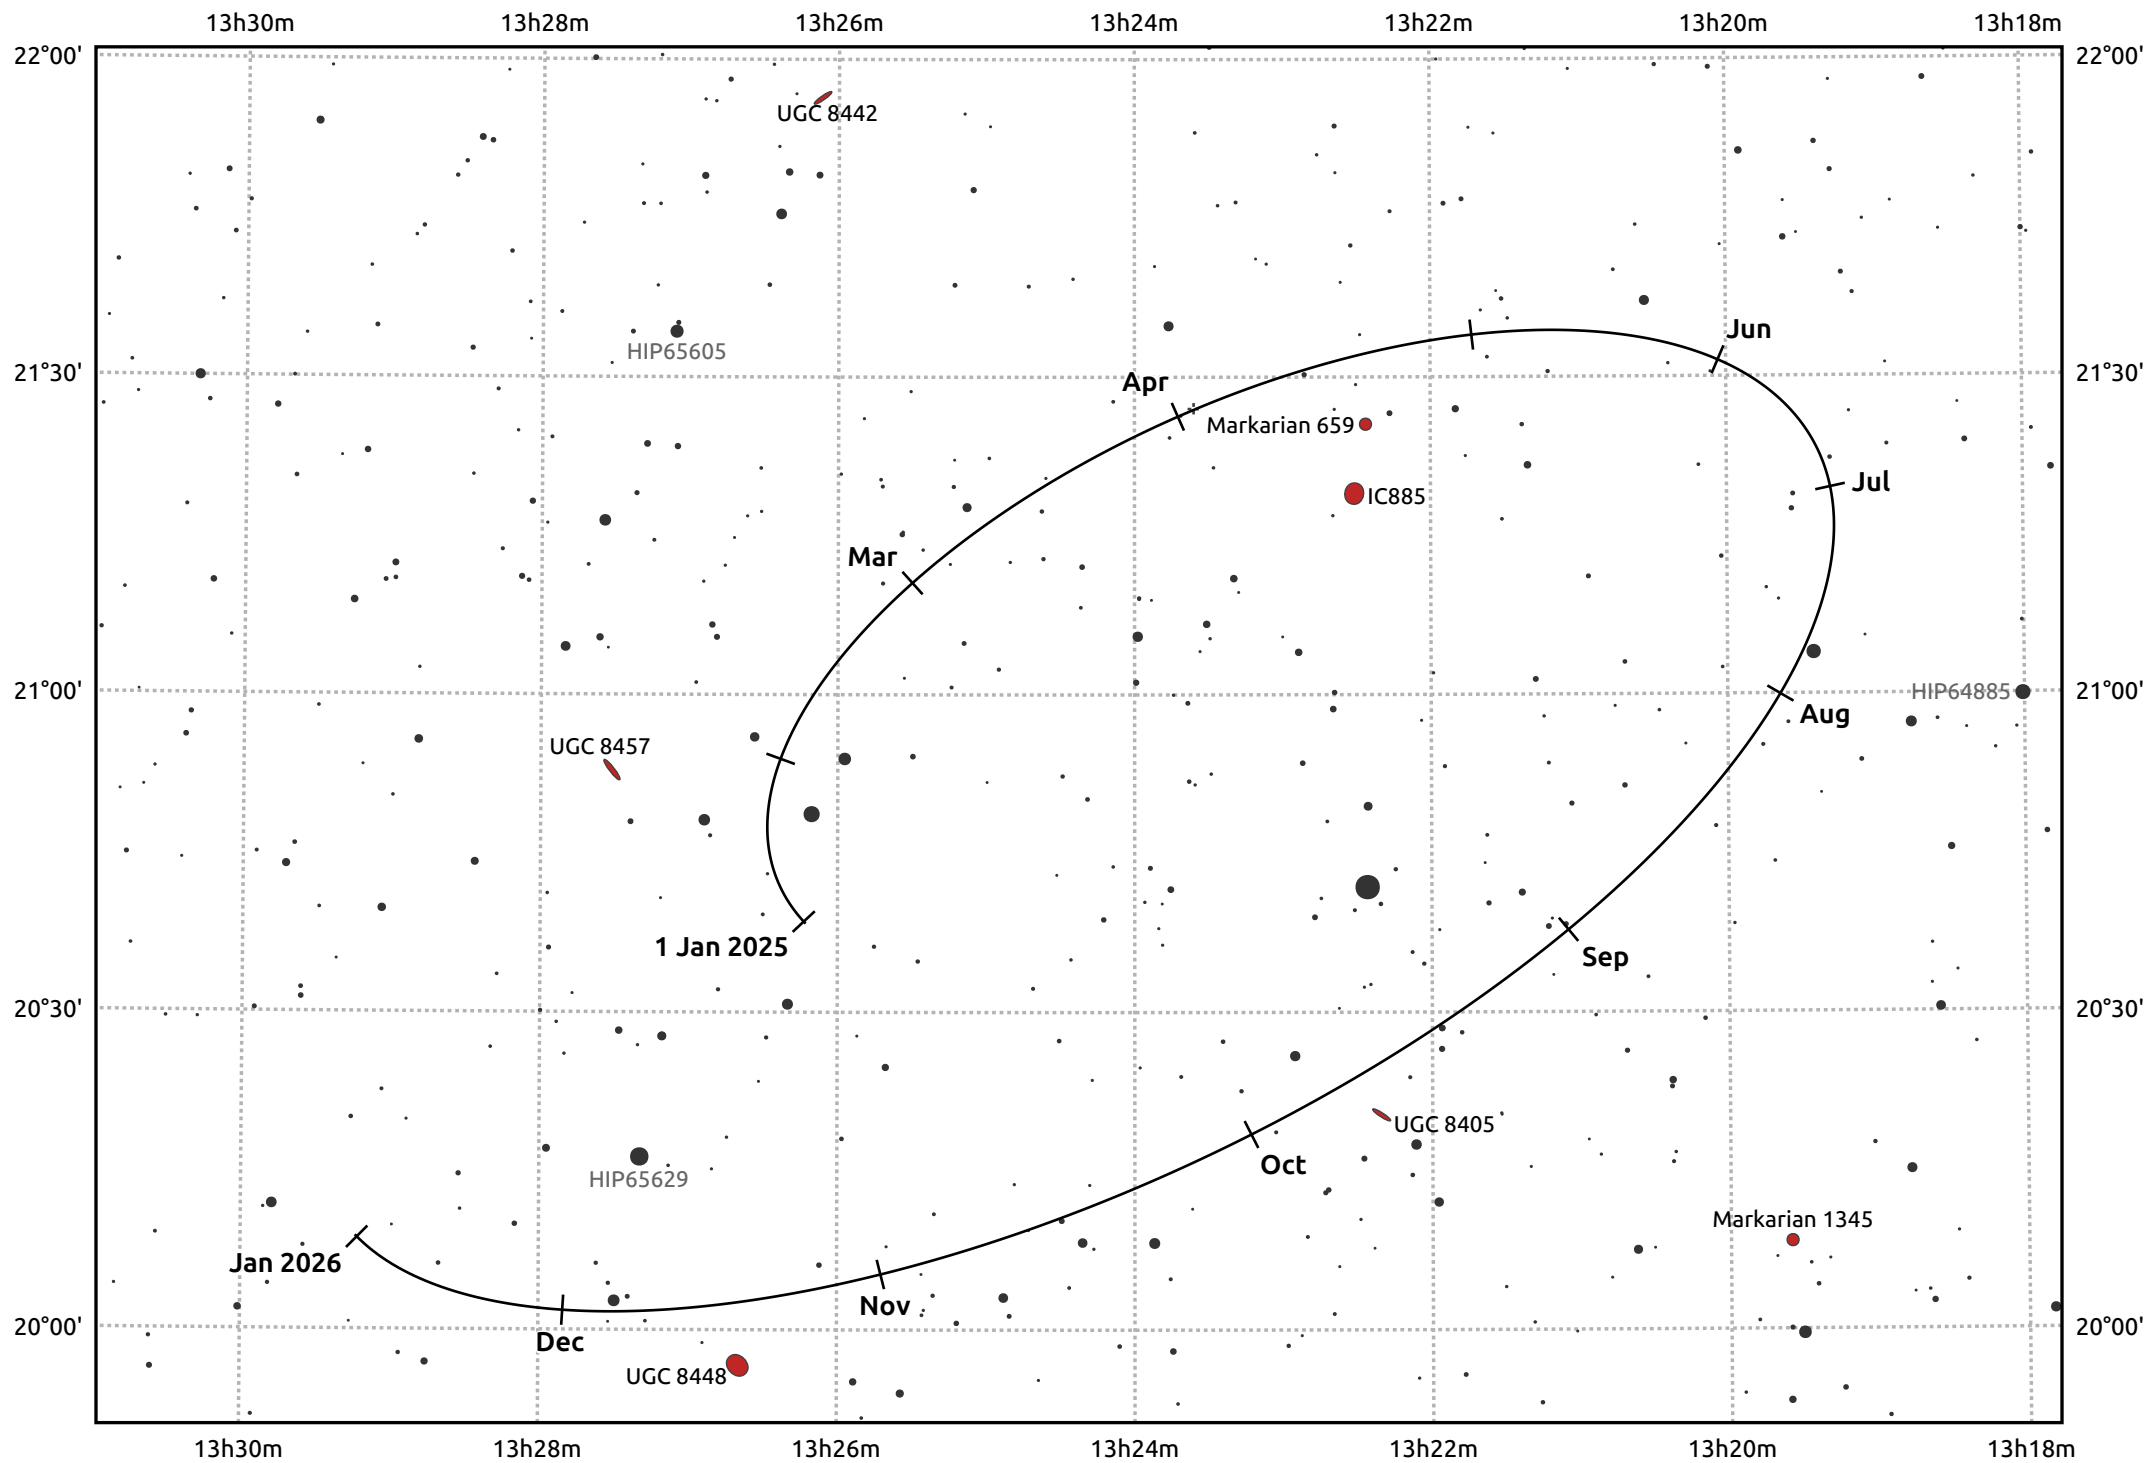

The path of Makemake in 2025

© Dominic Ford 2011–2025. Date markers placed at midnight UTC. Downloaded from <https://in-the-sky.org>

Magnitude scale: · 14.0 · 13.0 · 12.0 · 11.0 · 10.0 · 9.0 ● 8.0 ●● 7.0

— Ecliptic Plane

● Galaxy ■ Bright nebula ● Open cluster ⊕ Globular cluster ⊕ Planetary nebula

| Date | Mag |
|------------|------|
| 2025 Jan 1 | 17.1 |
| 2025 Apr 1 | 17.0 |
| 2025 Jul 1 | 17.1 |
| 2025 Oct 1 | 17.1 |
| 2026 Jan 1 | 17.1 |