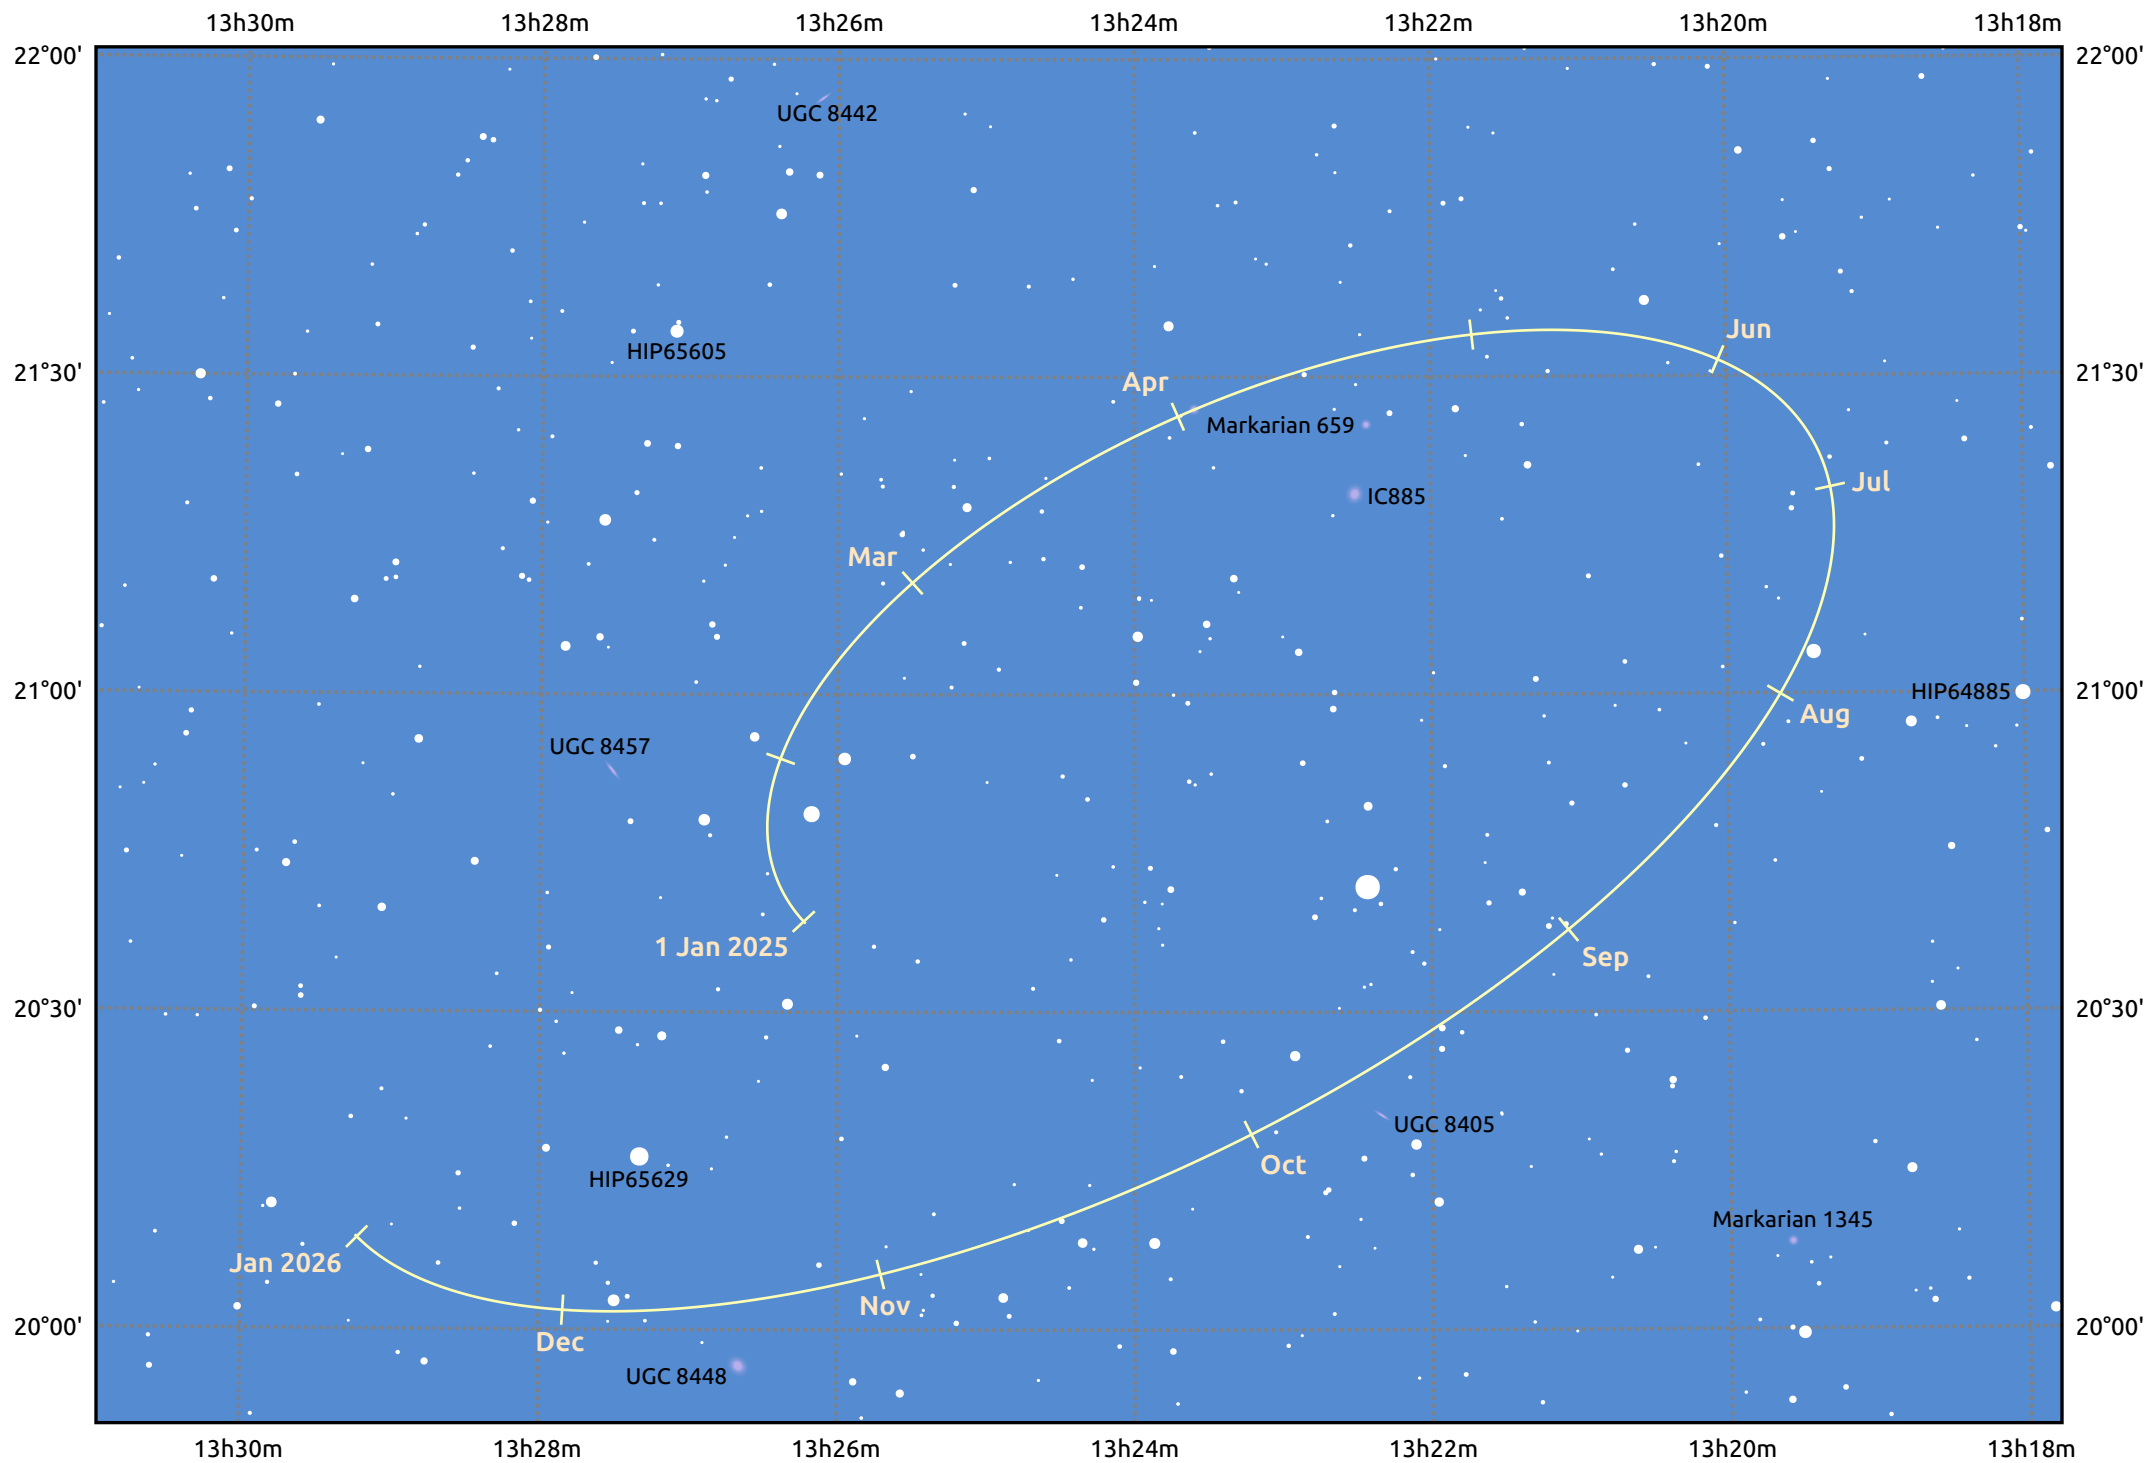

The path of Makemake in 2025

© Dominic Ford 2011–2025. Date markers placed at midnight UTC. Downloaded from <https://in-the-sky.org>

Magnitude scale: 14.0 13.0 12.0 11.0 10.0 9.0 8.0 7.0

— Ecliptic Plane

Galaxy Bright nebula Open cluster Globular cluster Planetary nebula

| Date | Mag |
|------------|------|
| 2025 Jan 1 | 17.1 |
| 2025 Apr 1 | 17.0 |
| 2025 Jul 1 | 17.1 |
| 2025 Oct 1 | 17.1 |
| 2026 Jan 1 | 17.1 |