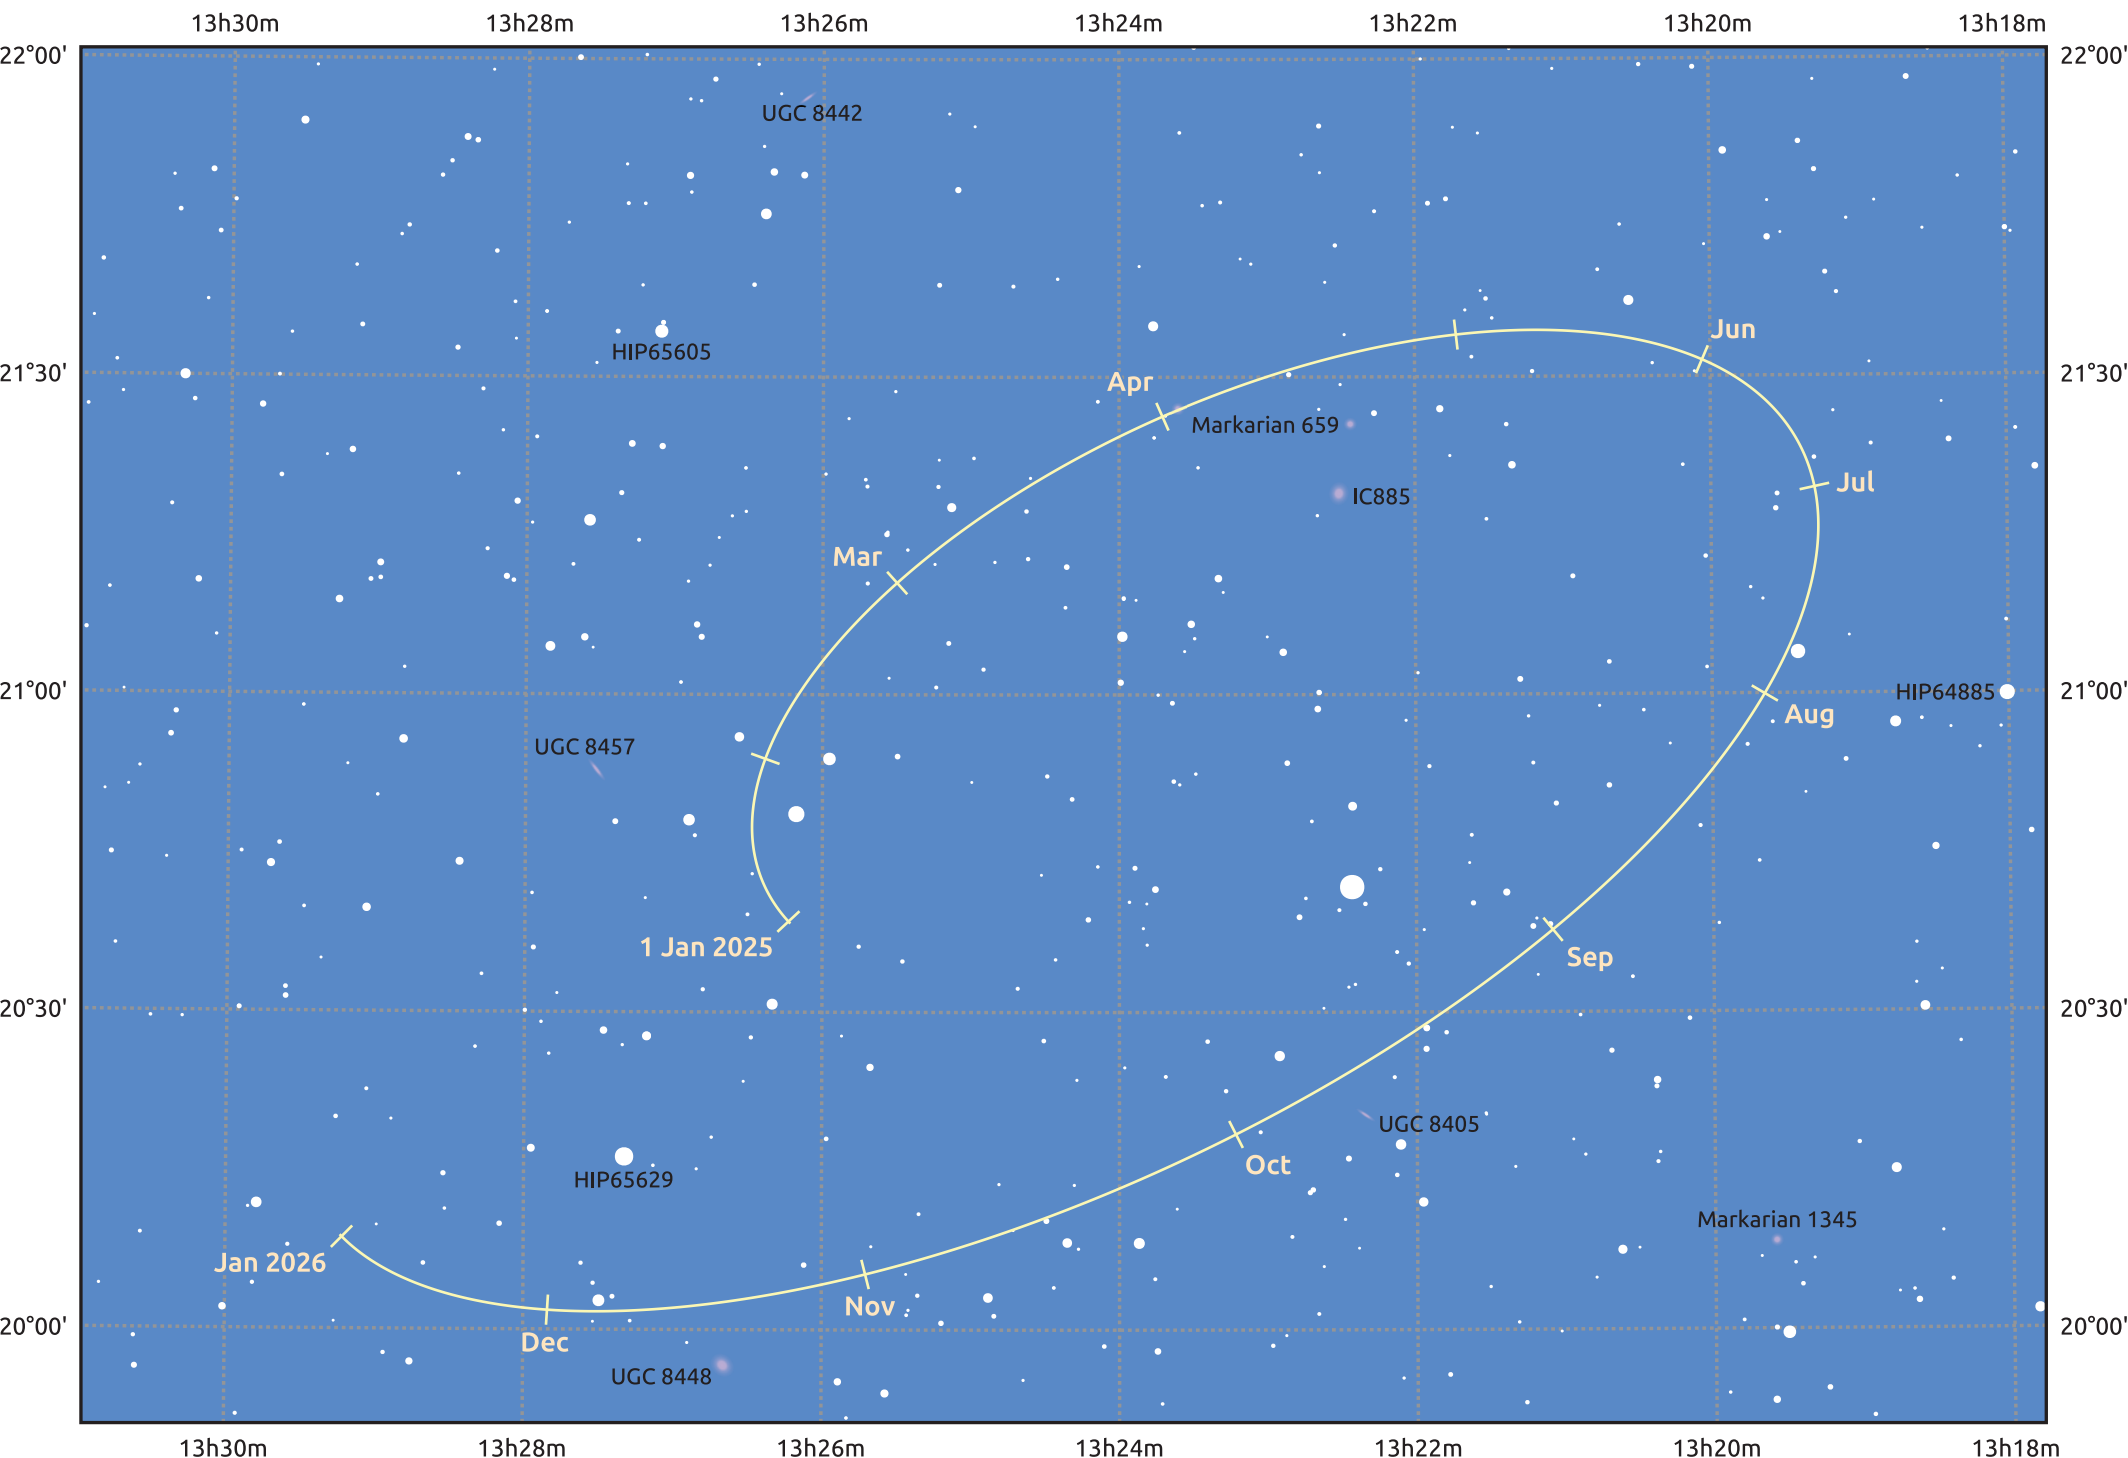

The path of Makemake in 2025

© Dominic Ford 2011–2025. Date markers placed at midnight UTC. Downloaded from <https://in-the-sky.org>

Magnitude scale: 14.0 13.0 12.0 11.0 10.0 9.0 8.0 7.0

— Ecliptic Plane

Galaxy Bright nebula Open cluster Globular cluster Planetary nebula

Date	Mag
2025 Jan 1	17.1
2025 Apr 1	17.0
2025 Jul 1	17.1
2025 Oct 1	17.1
2026 Jan 1	17.1