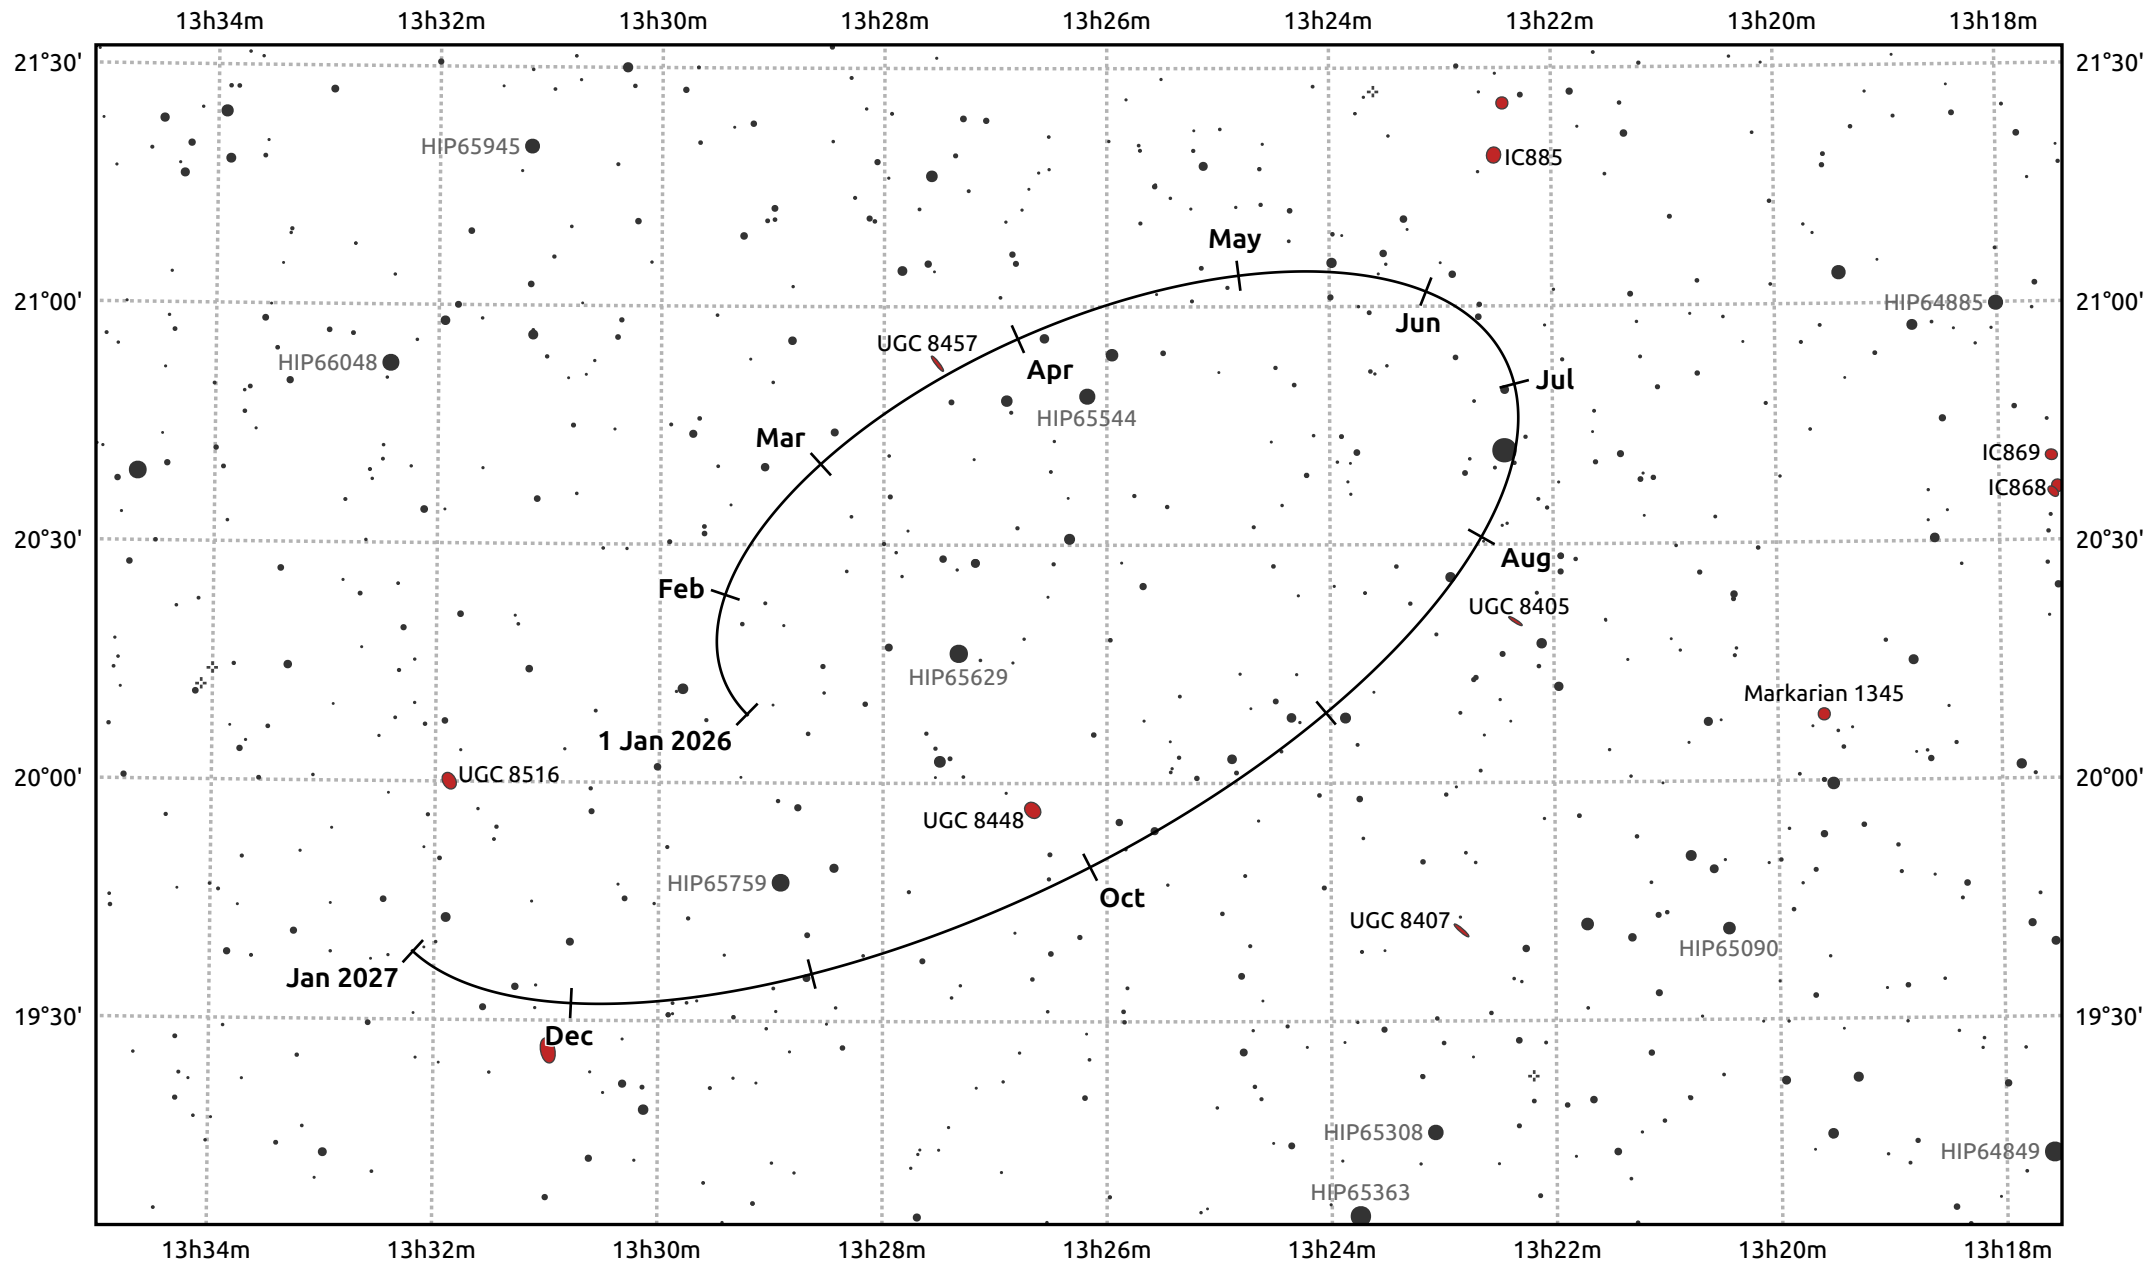

The path of Makemake in 2026

© Dominic Ford 2011–2025. Date markers placed at midnight UTC. Downloaded from <https://in-the-sky.org>

Magnitude scale: · 14.0 · 13.0 · 12.0 · 11.0 · 10.0 · 9.0 ● 8.0 ●● 7.0

— Ecliptic Plane

- Galaxy
- Bright nebula
- Open cluster
- ⊕ Globular cluster
- ✦ Planetary nebula

Date	Mag
2026 Jan 1	17.1
2026 Apr 1	17.0
2026 Jul 1	17.1
2026 Oct 1	17.1
2027 Jan 1	17.1