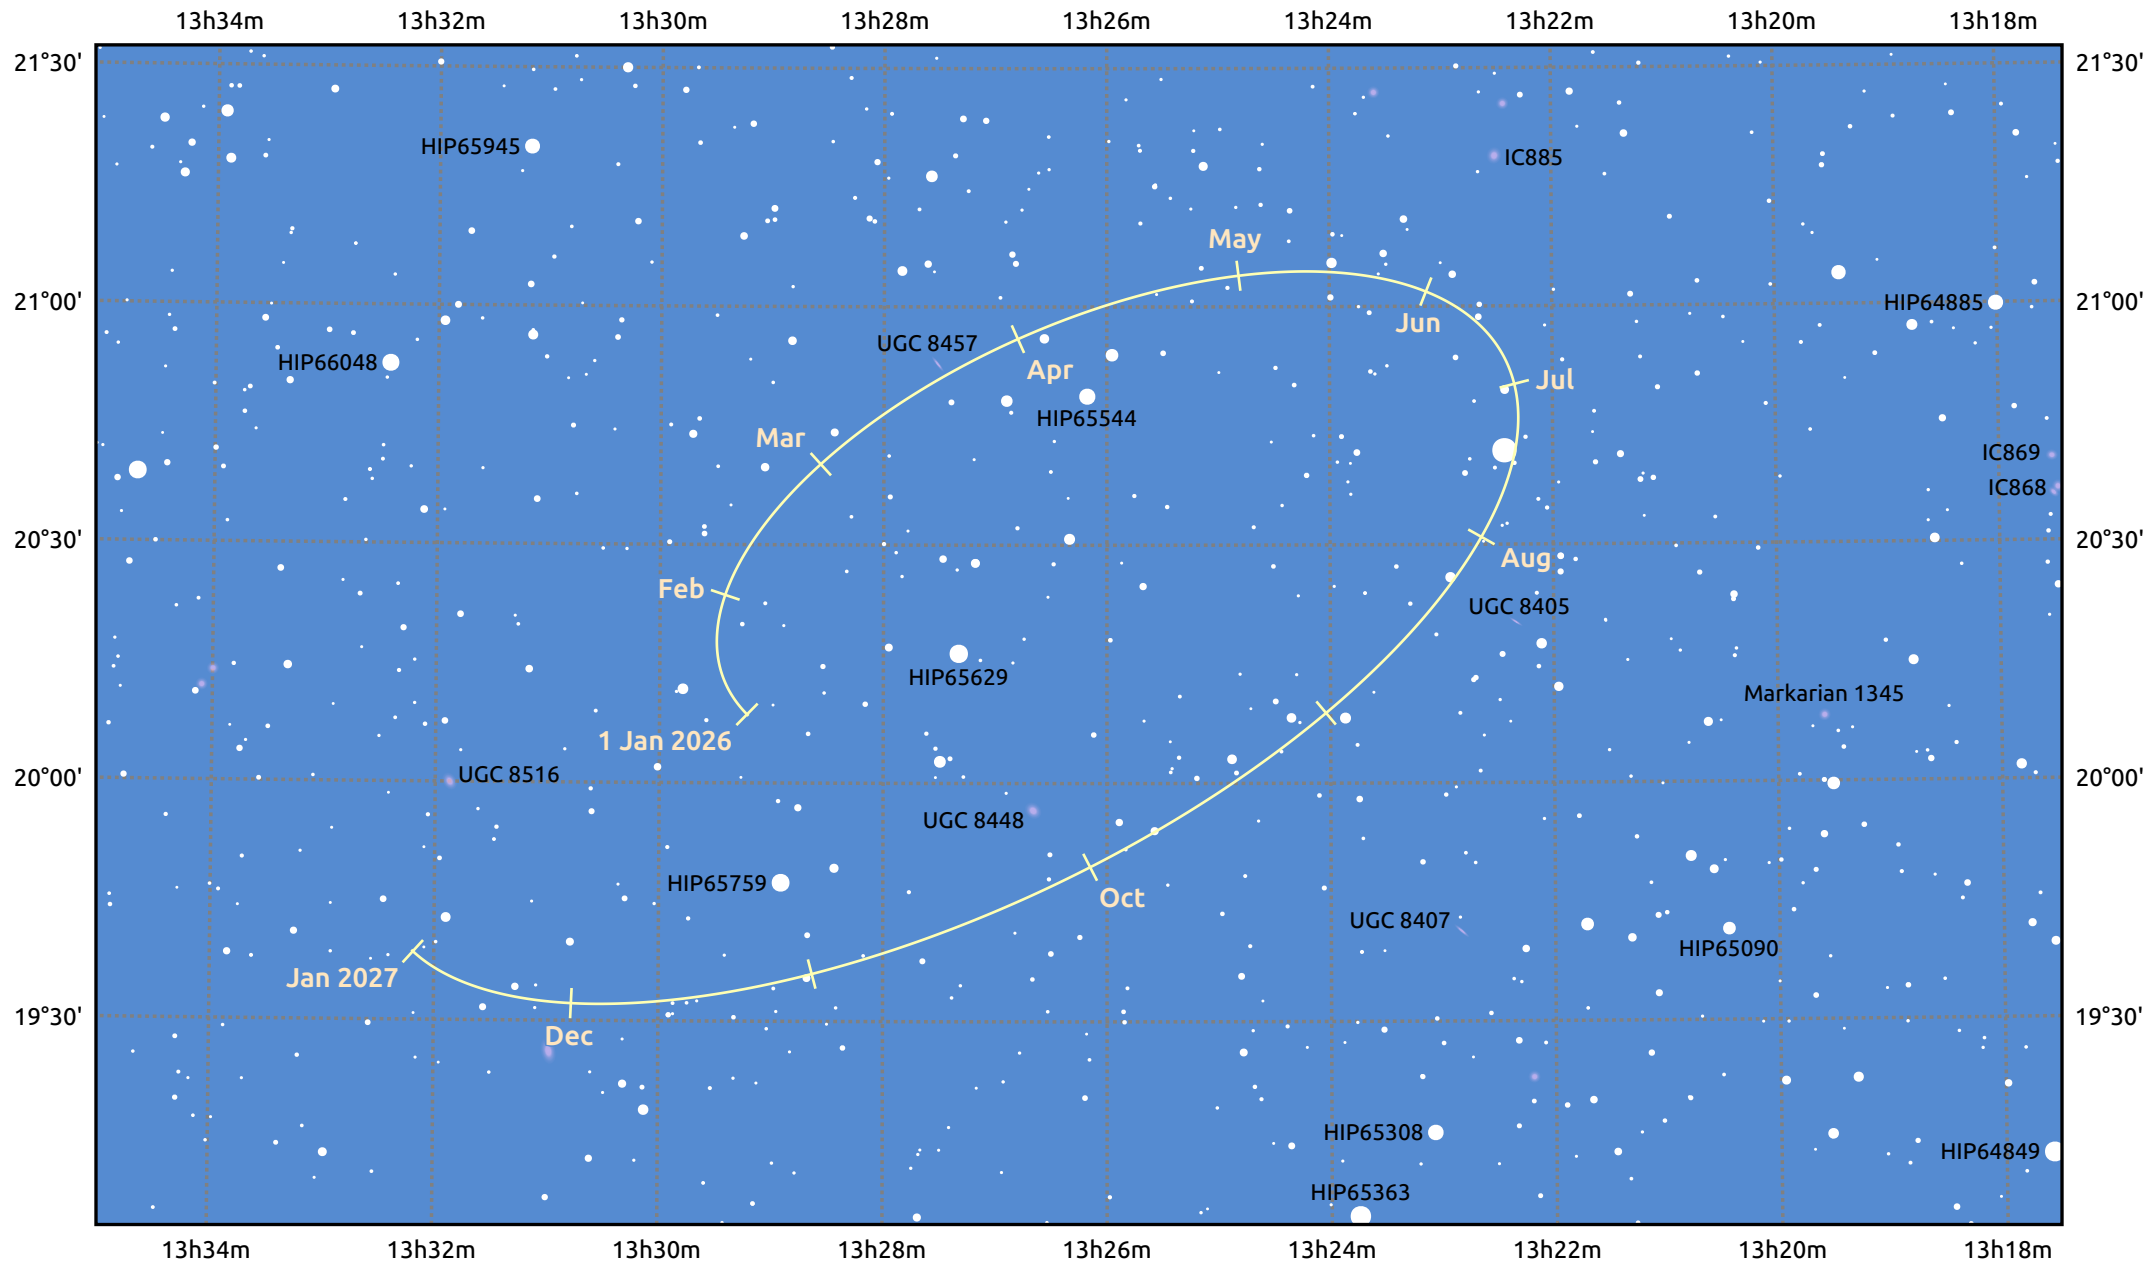

The path of Makemake in 2026

© Dominic Ford 2011–2025. Date markers placed at midnight UTC. Downloaded from <https://in-the-sky.org>

Magnitude scale: · 14.0 · 13.0 · 12.0 · 11.0 · 10.0 · 9.0 ● 8.0 ● 7.0

— Ecliptic Plane

Galaxy Bright nebula Open cluster Globular cluster Planetary nebula

Date	Mag
2026 Jan 1	17.1
2026 Apr 1	17.0
2026 Jul 1	17.1
2026 Oct 1	17.1
2027 Jan 1	17.1