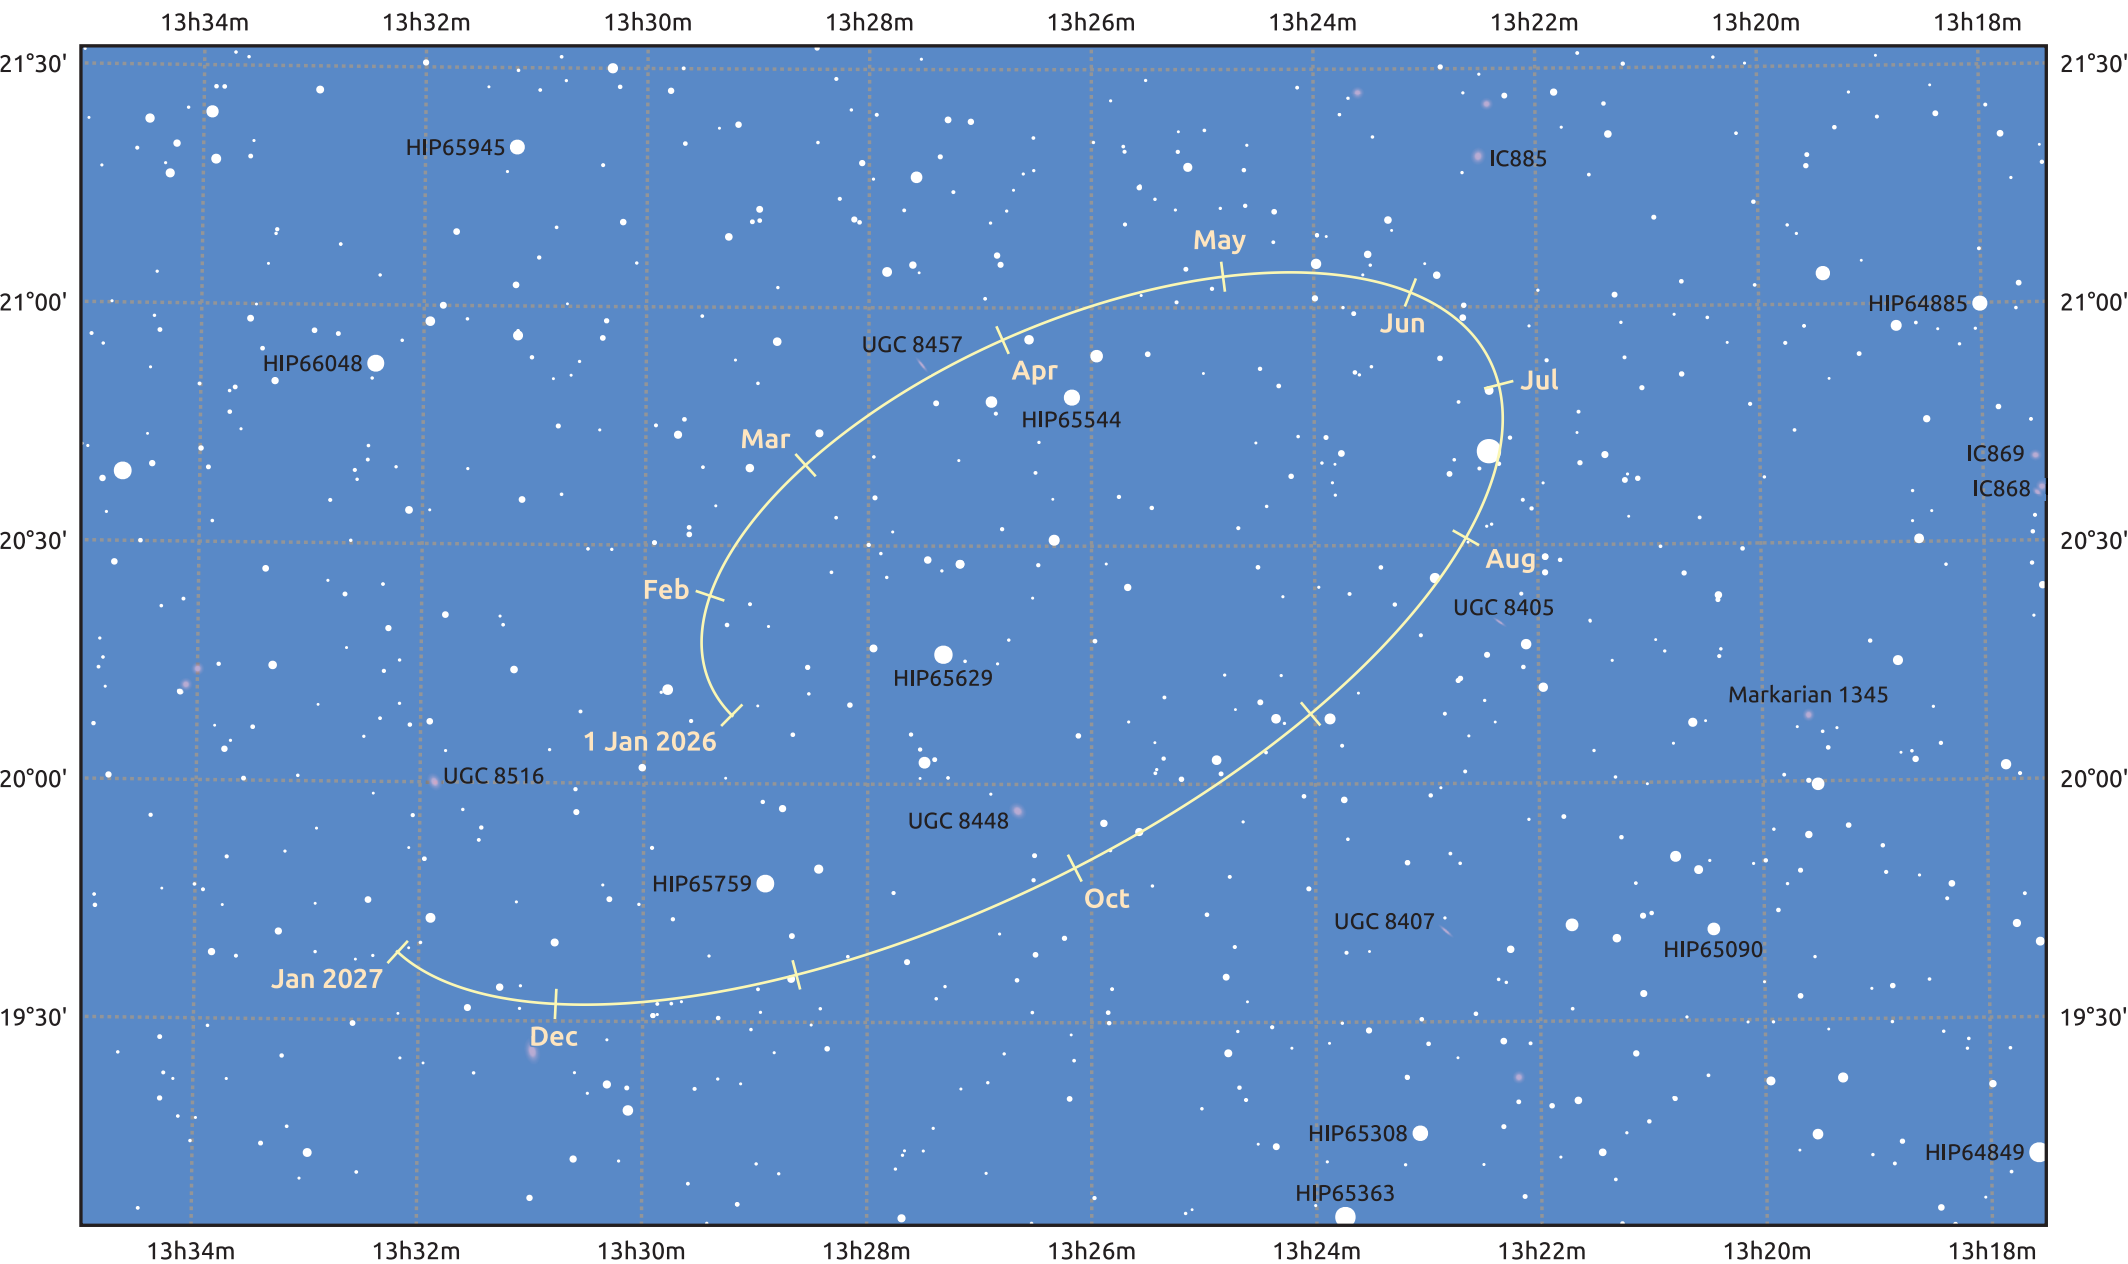

The path of Makemake in 2026

© Dominic Ford 2011–2025. Date markers placed at midnight UTC. Downloaded from <https://in-the-sky.org>

Magnitude scale: · 14.0 · 13.0 · 12.0 · 11.0 · 10.0 · 9.0 ● 8.0 ● 7.0

— Ecliptic Plane

- ◆ Galaxy
- Bright nebula
- Open cluster
- Globular cluster
- ◆ Planetary nebula

Date	Mag
2026 Jan 1	17.1
2026 Apr 1	17.0
2026 Jul 1	17.1
2026 Oct 1	17.1
2027 Jan 1	17.1