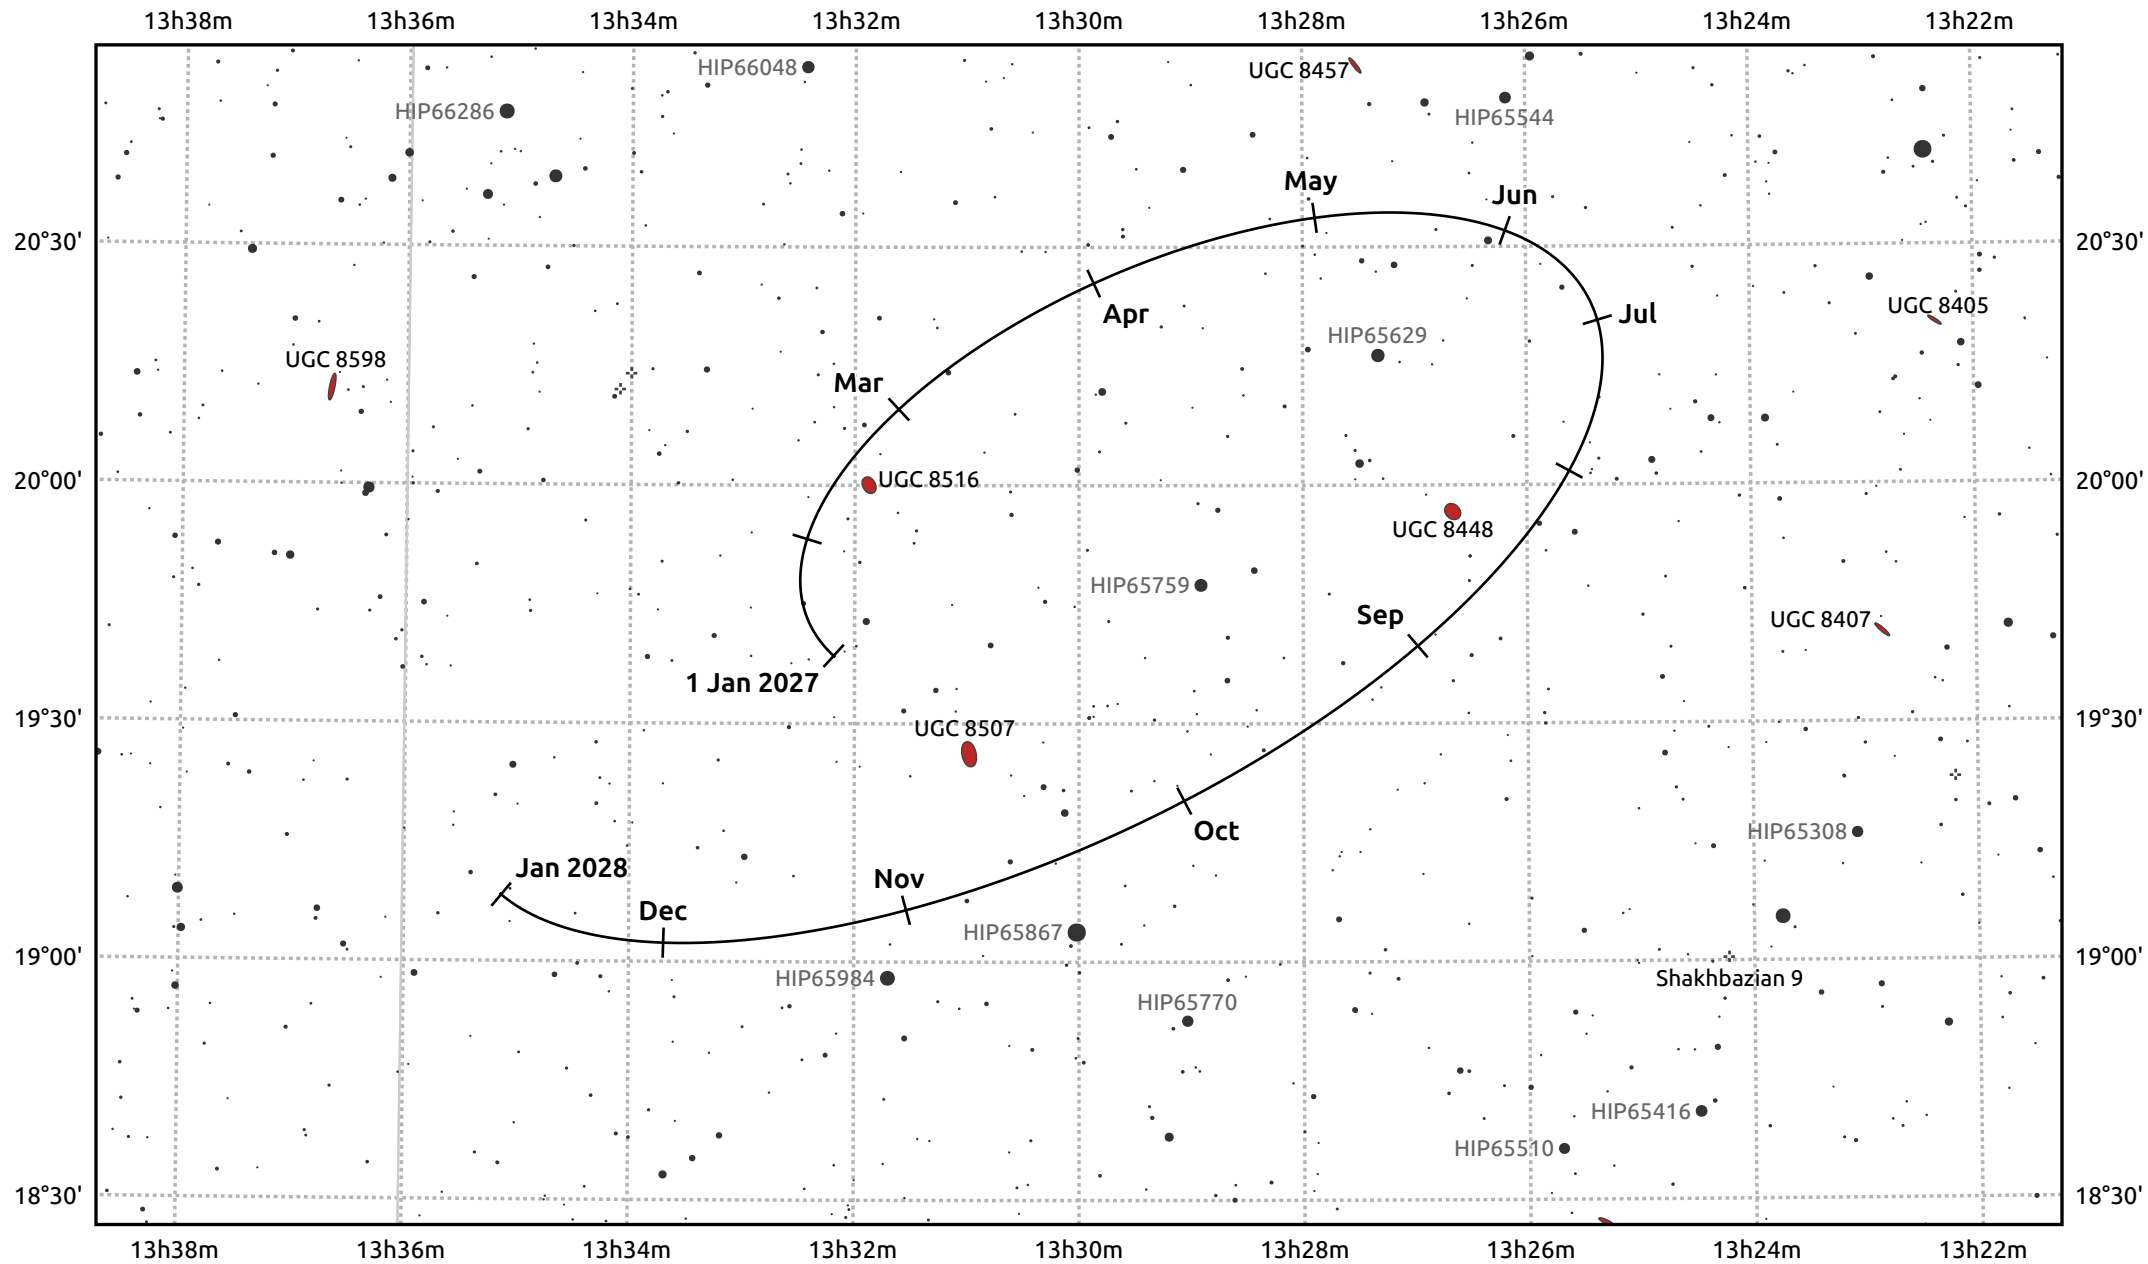

# The path of Makemake in 2027

© Dominic Ford 2011–2025. Date markers placed at midnight UTC. Downloaded from <https://in-the-sky.org>

Magnitude scale: · 14.0 · 13.0 · 12.0 · 11.0 · 10.0 · 9.0 · 8.0 · 7.0

— Ecliptic Plane

- Galaxy
- Bright nebula
- Open cluster
- ⊕ Globular cluster
- ⊕ Planetary nebula

Date	Mag
2027 Jan 1	17.1
2027 Apr 1	17.0
2027 Jul 1	17.1
2027 Oct 1	17.1
2028 Jan 1	17.1