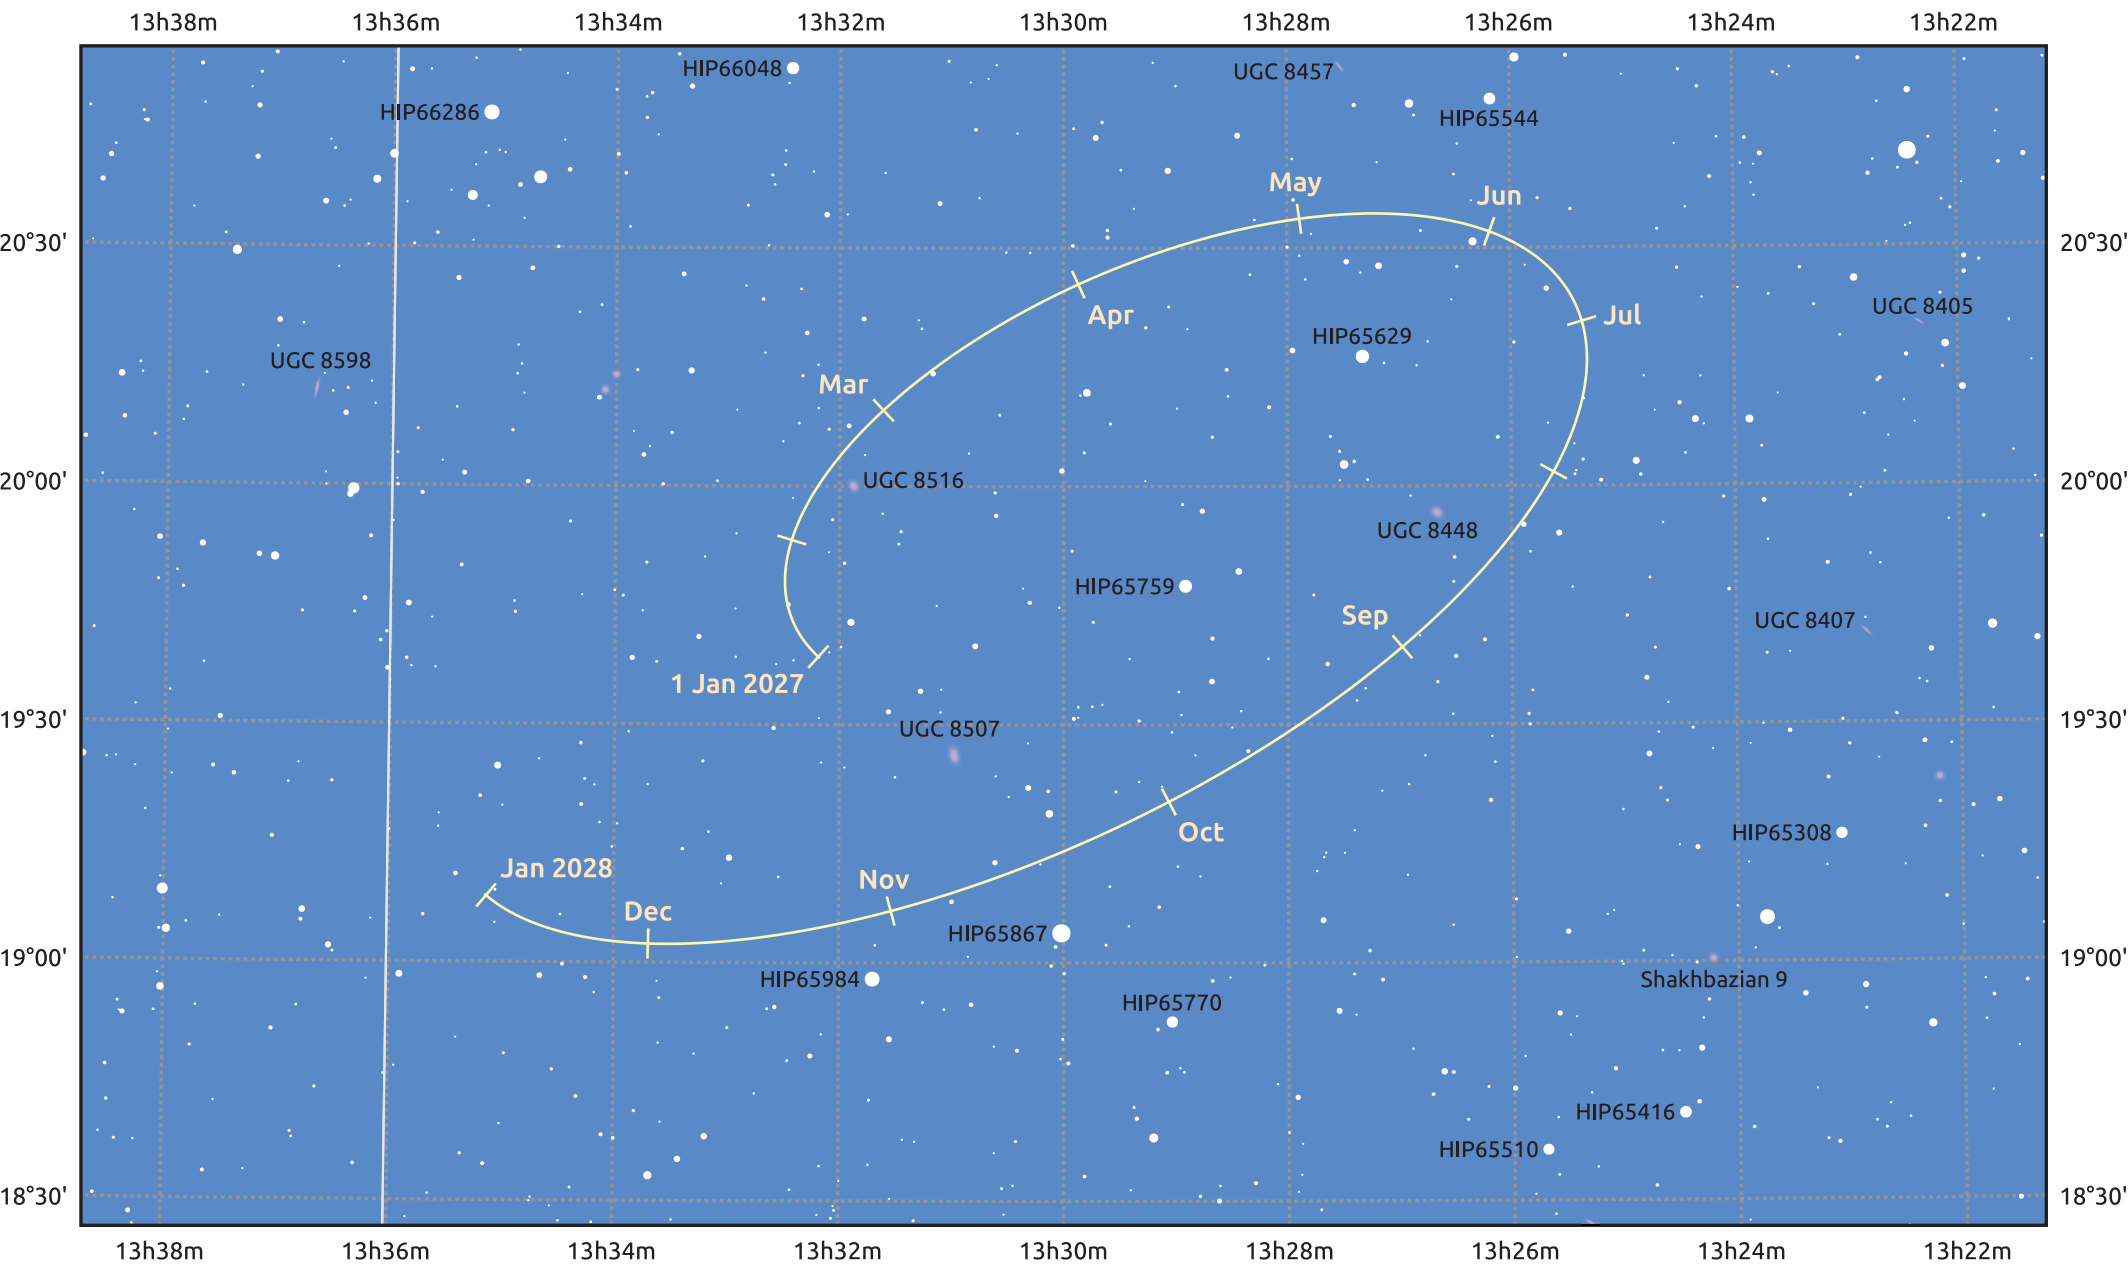

The path of Makemake in 2027

© Dominic Ford 2011–2025. Date markers placed at midnight UTC. Downloaded from <https://in-the-sky.org>

Magnitude scale: 14.0 13.0 12.0 11.0 10.0 9.0 8.0 7.0

Ecliptic Plane

- Galaxy
- Bright nebula
- Open cluster
- Globular cluster
- Planetary nebula