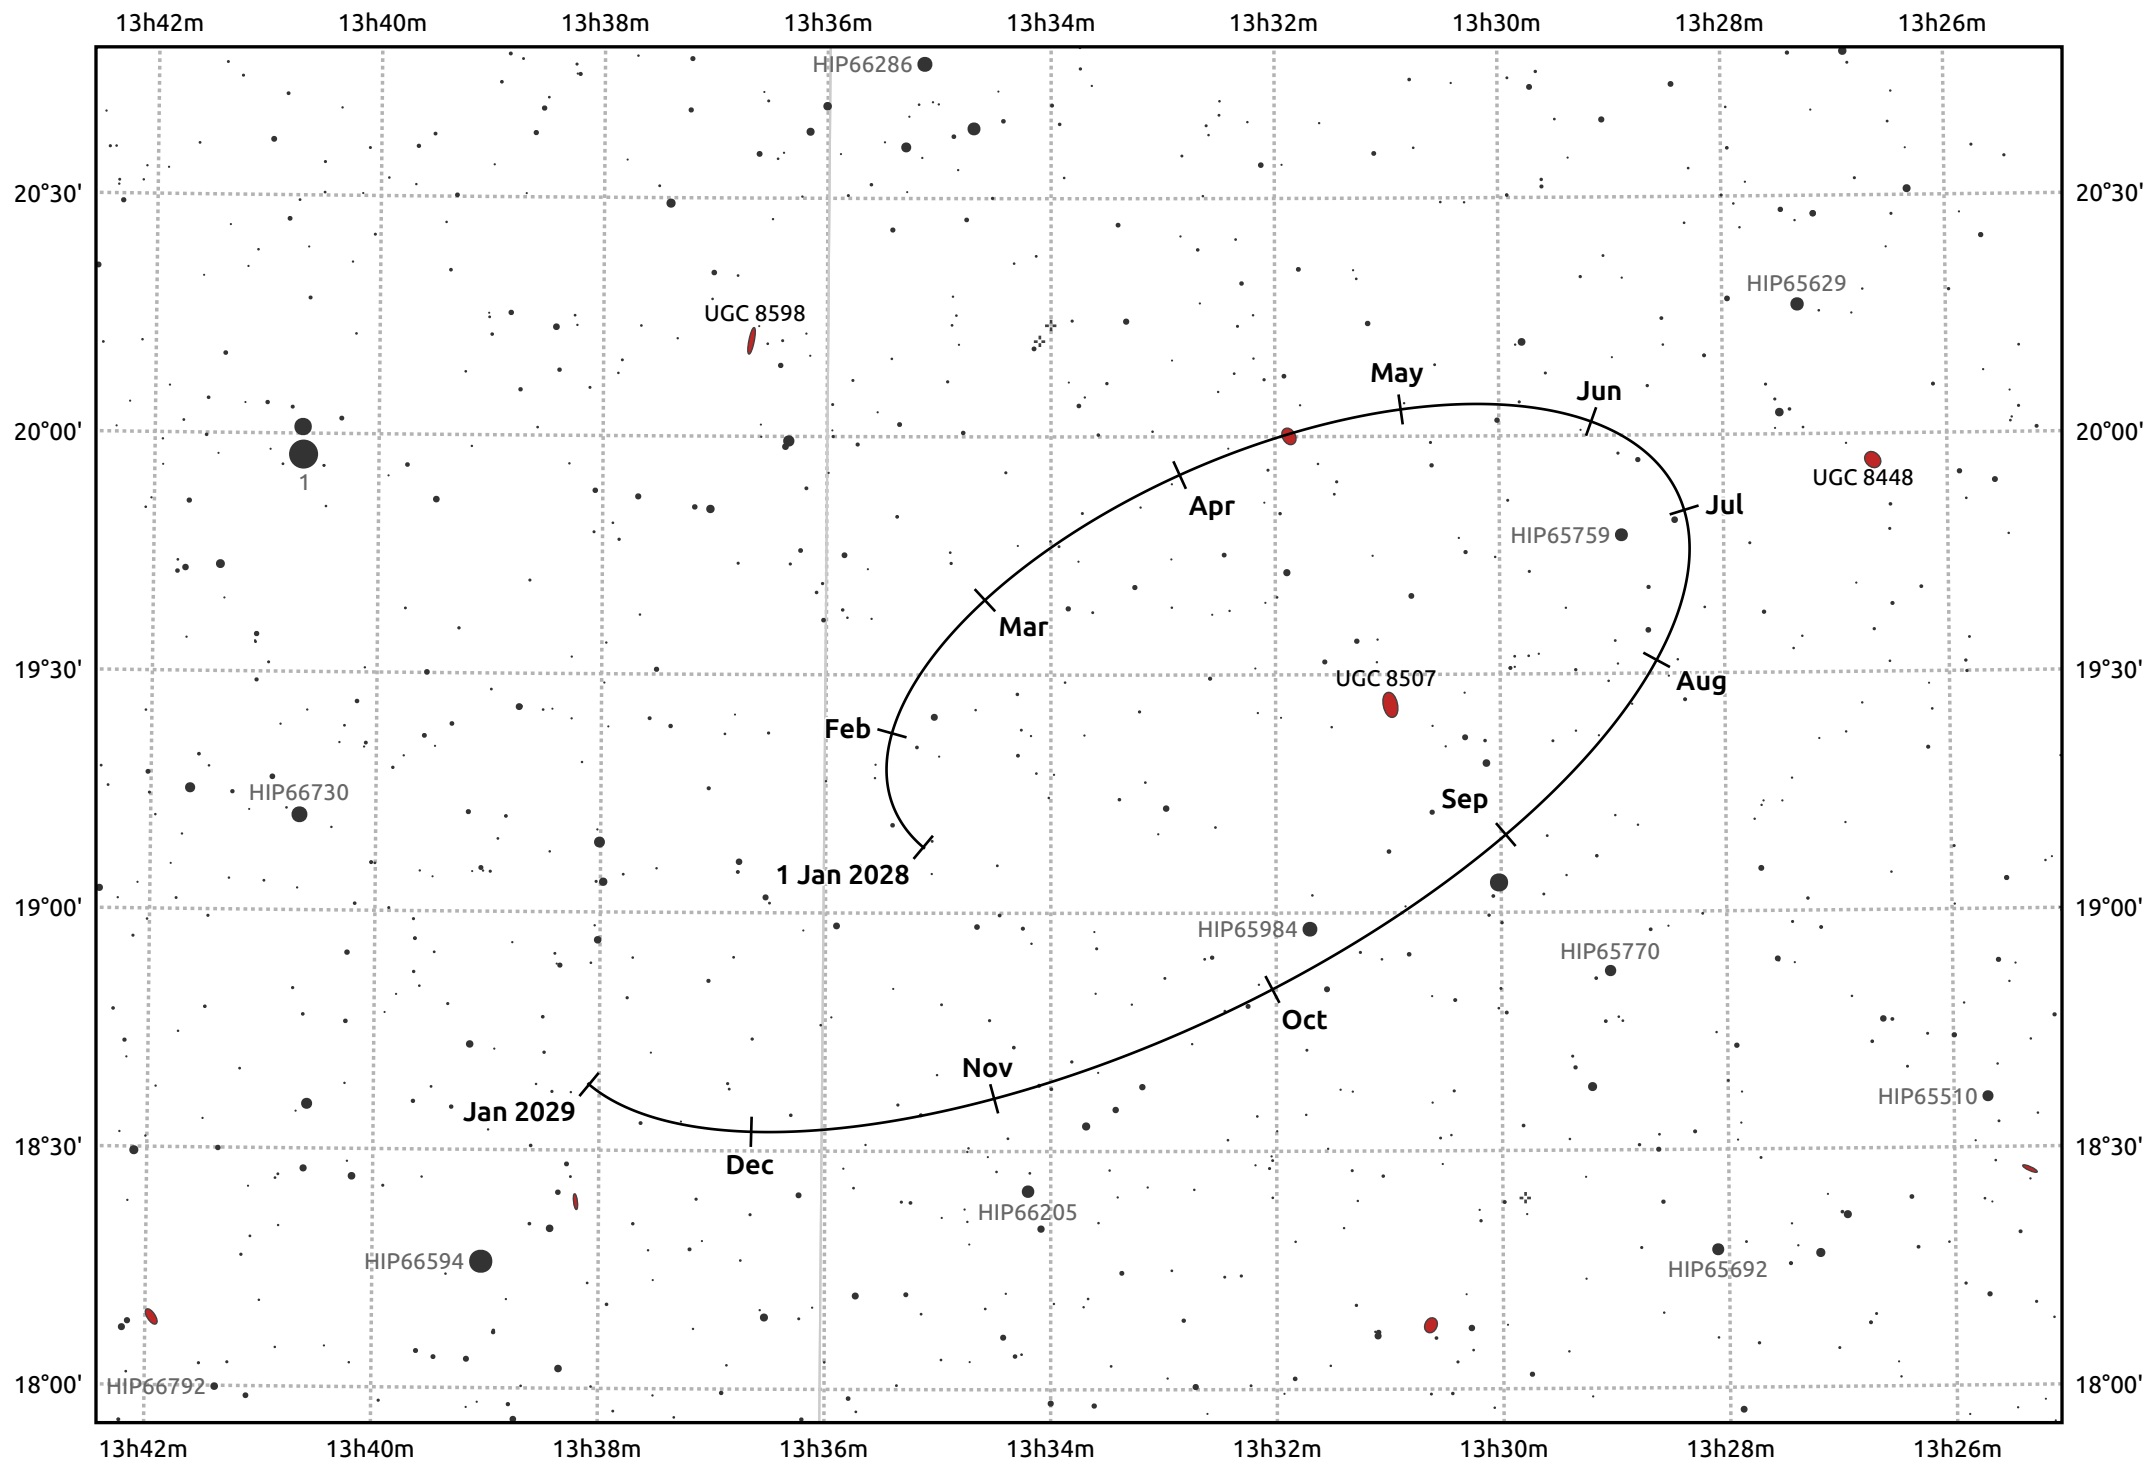

The path of Makemake in 2028

© Dominic Ford 2011–2025. Date markers placed at midnight UTC. Downloaded from <https://in-the-sky.org>

Magnitude scale: 14.0 13.0 12.0 11.0 10.0 9.0 8.0 7.0 6.0 5.0

— Ecliptic Plane

Galaxy Bright nebula Open cluster Globular cluster Planetary nebula

Date	Mag
2028 Jan 1	17.1
2028 Apr 1	17.0
2028 Jul 1	17.1
2028 Oct 1	17.1
2029 Jan 1	17.1