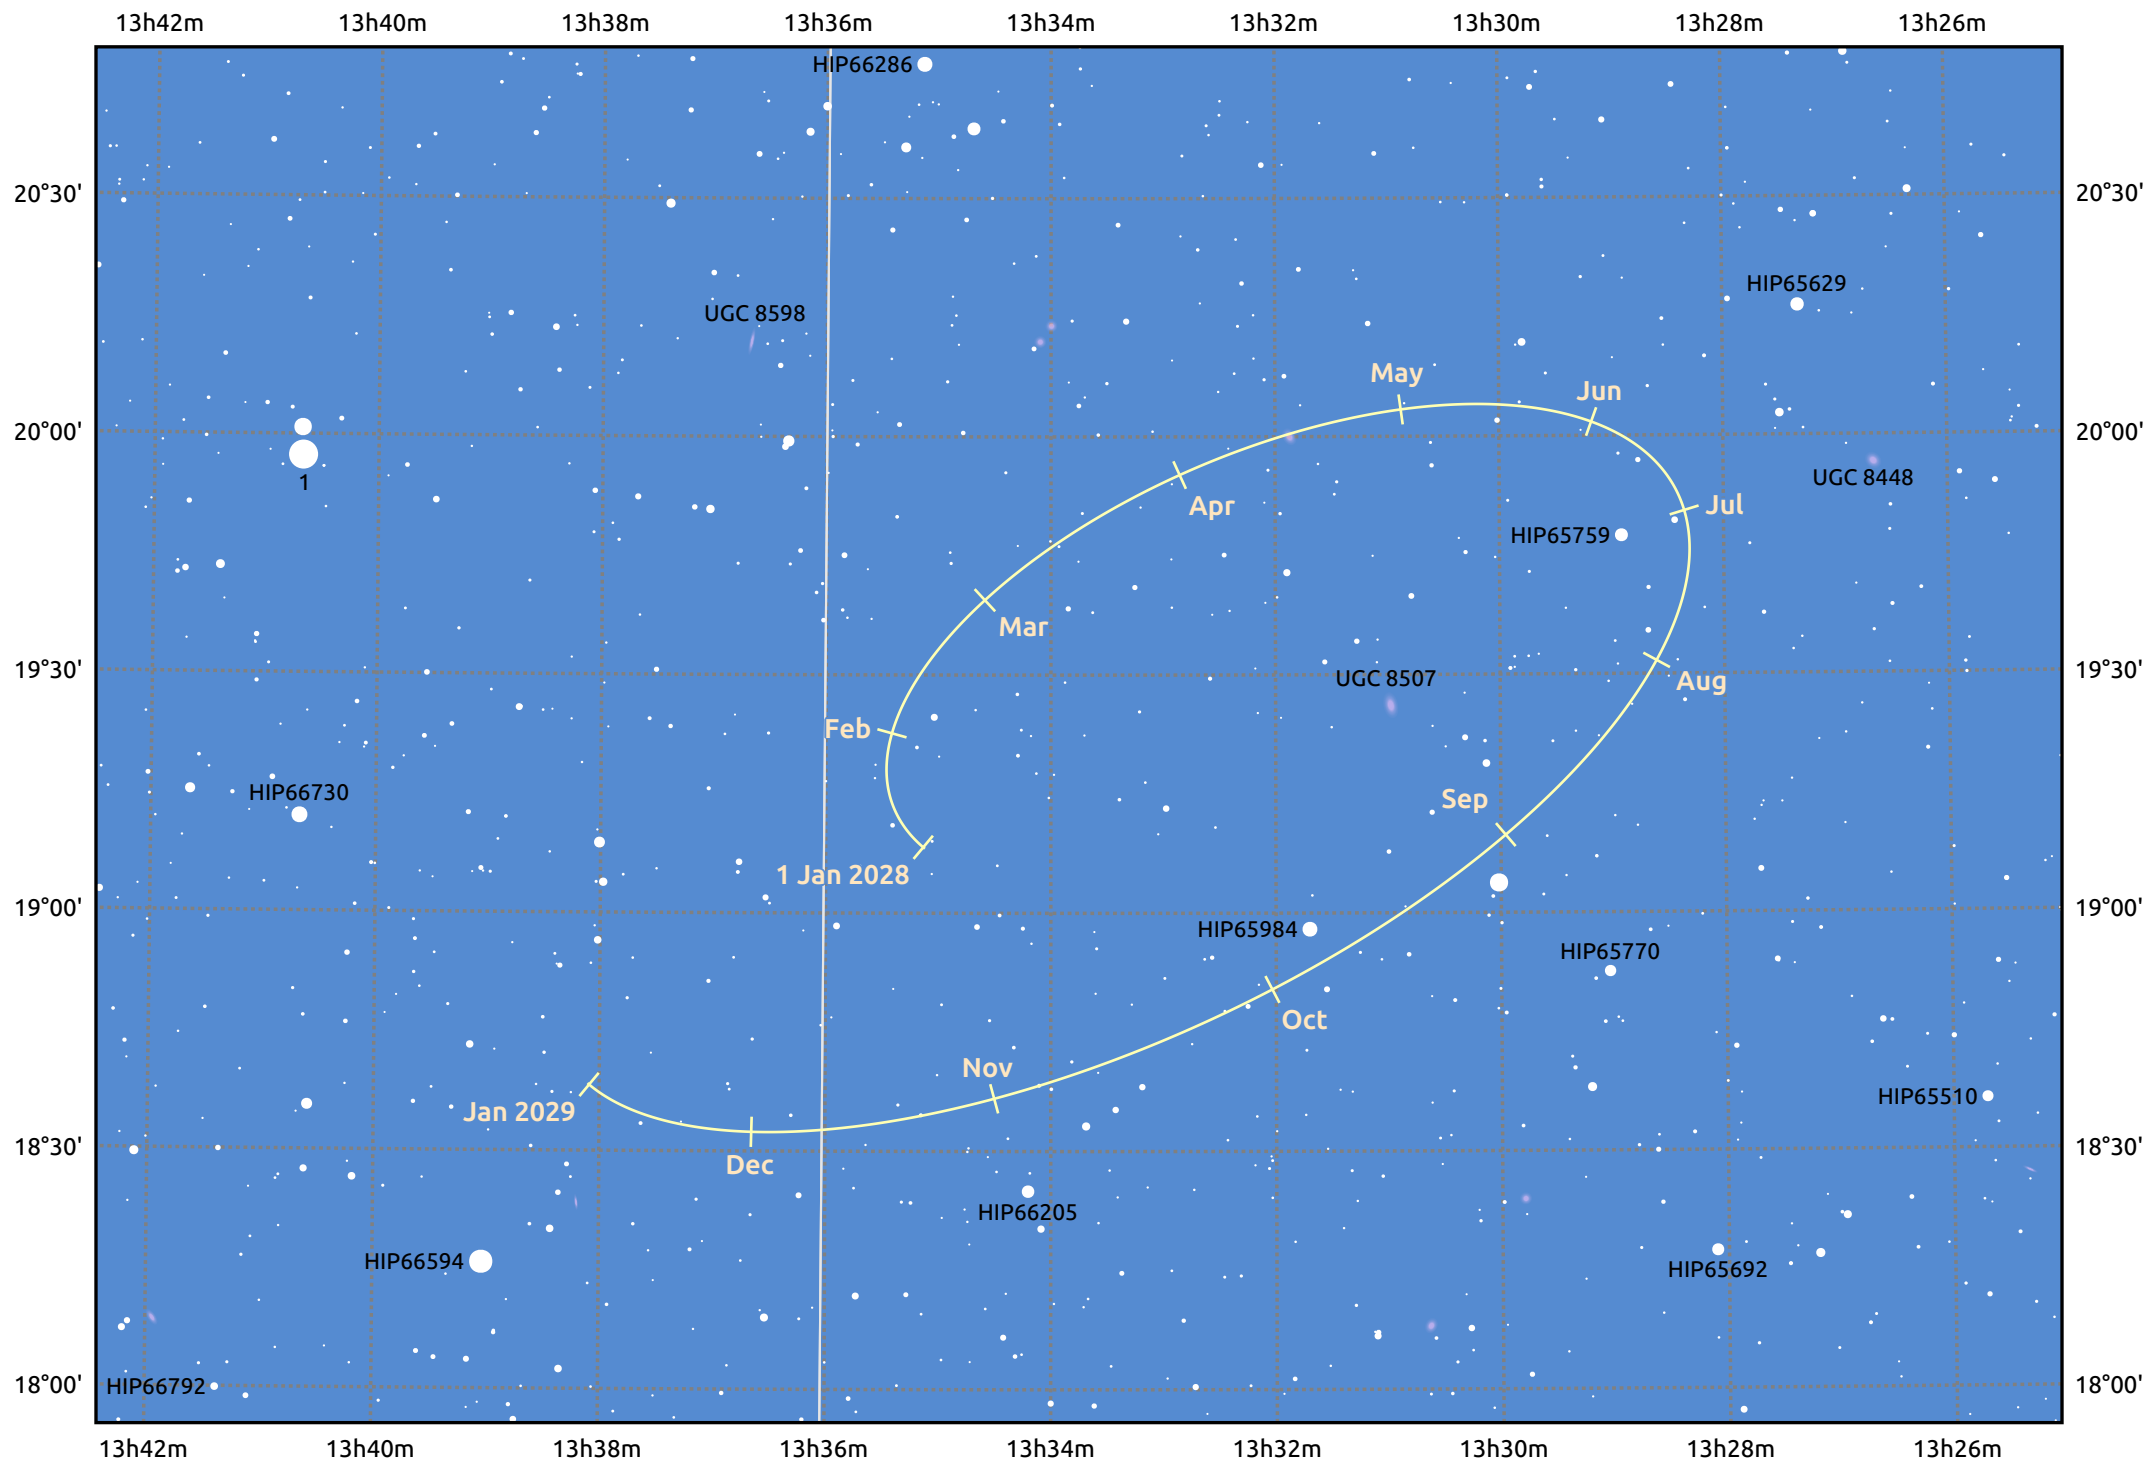

The path of Makemake in 2028

© Dominic Ford 2011–2025. Date markers placed at midnight UTC. Downloaded from <https://in-the-sky.org>

Magnitude scale: 14.0 13.0 12.0 11.0 10.0 9.0 8.0 7.0 6.0 5.0

— Ecliptic Plane

Galaxy Bright nebula Open cluster Globular cluster Planetary nebula

Date	Mag
2028 Jan 1	17.1
2028 Apr 1	17.0
2028 Jul 1	17.1
2028 Oct 1	17.1
2029 Jan 1	17.1