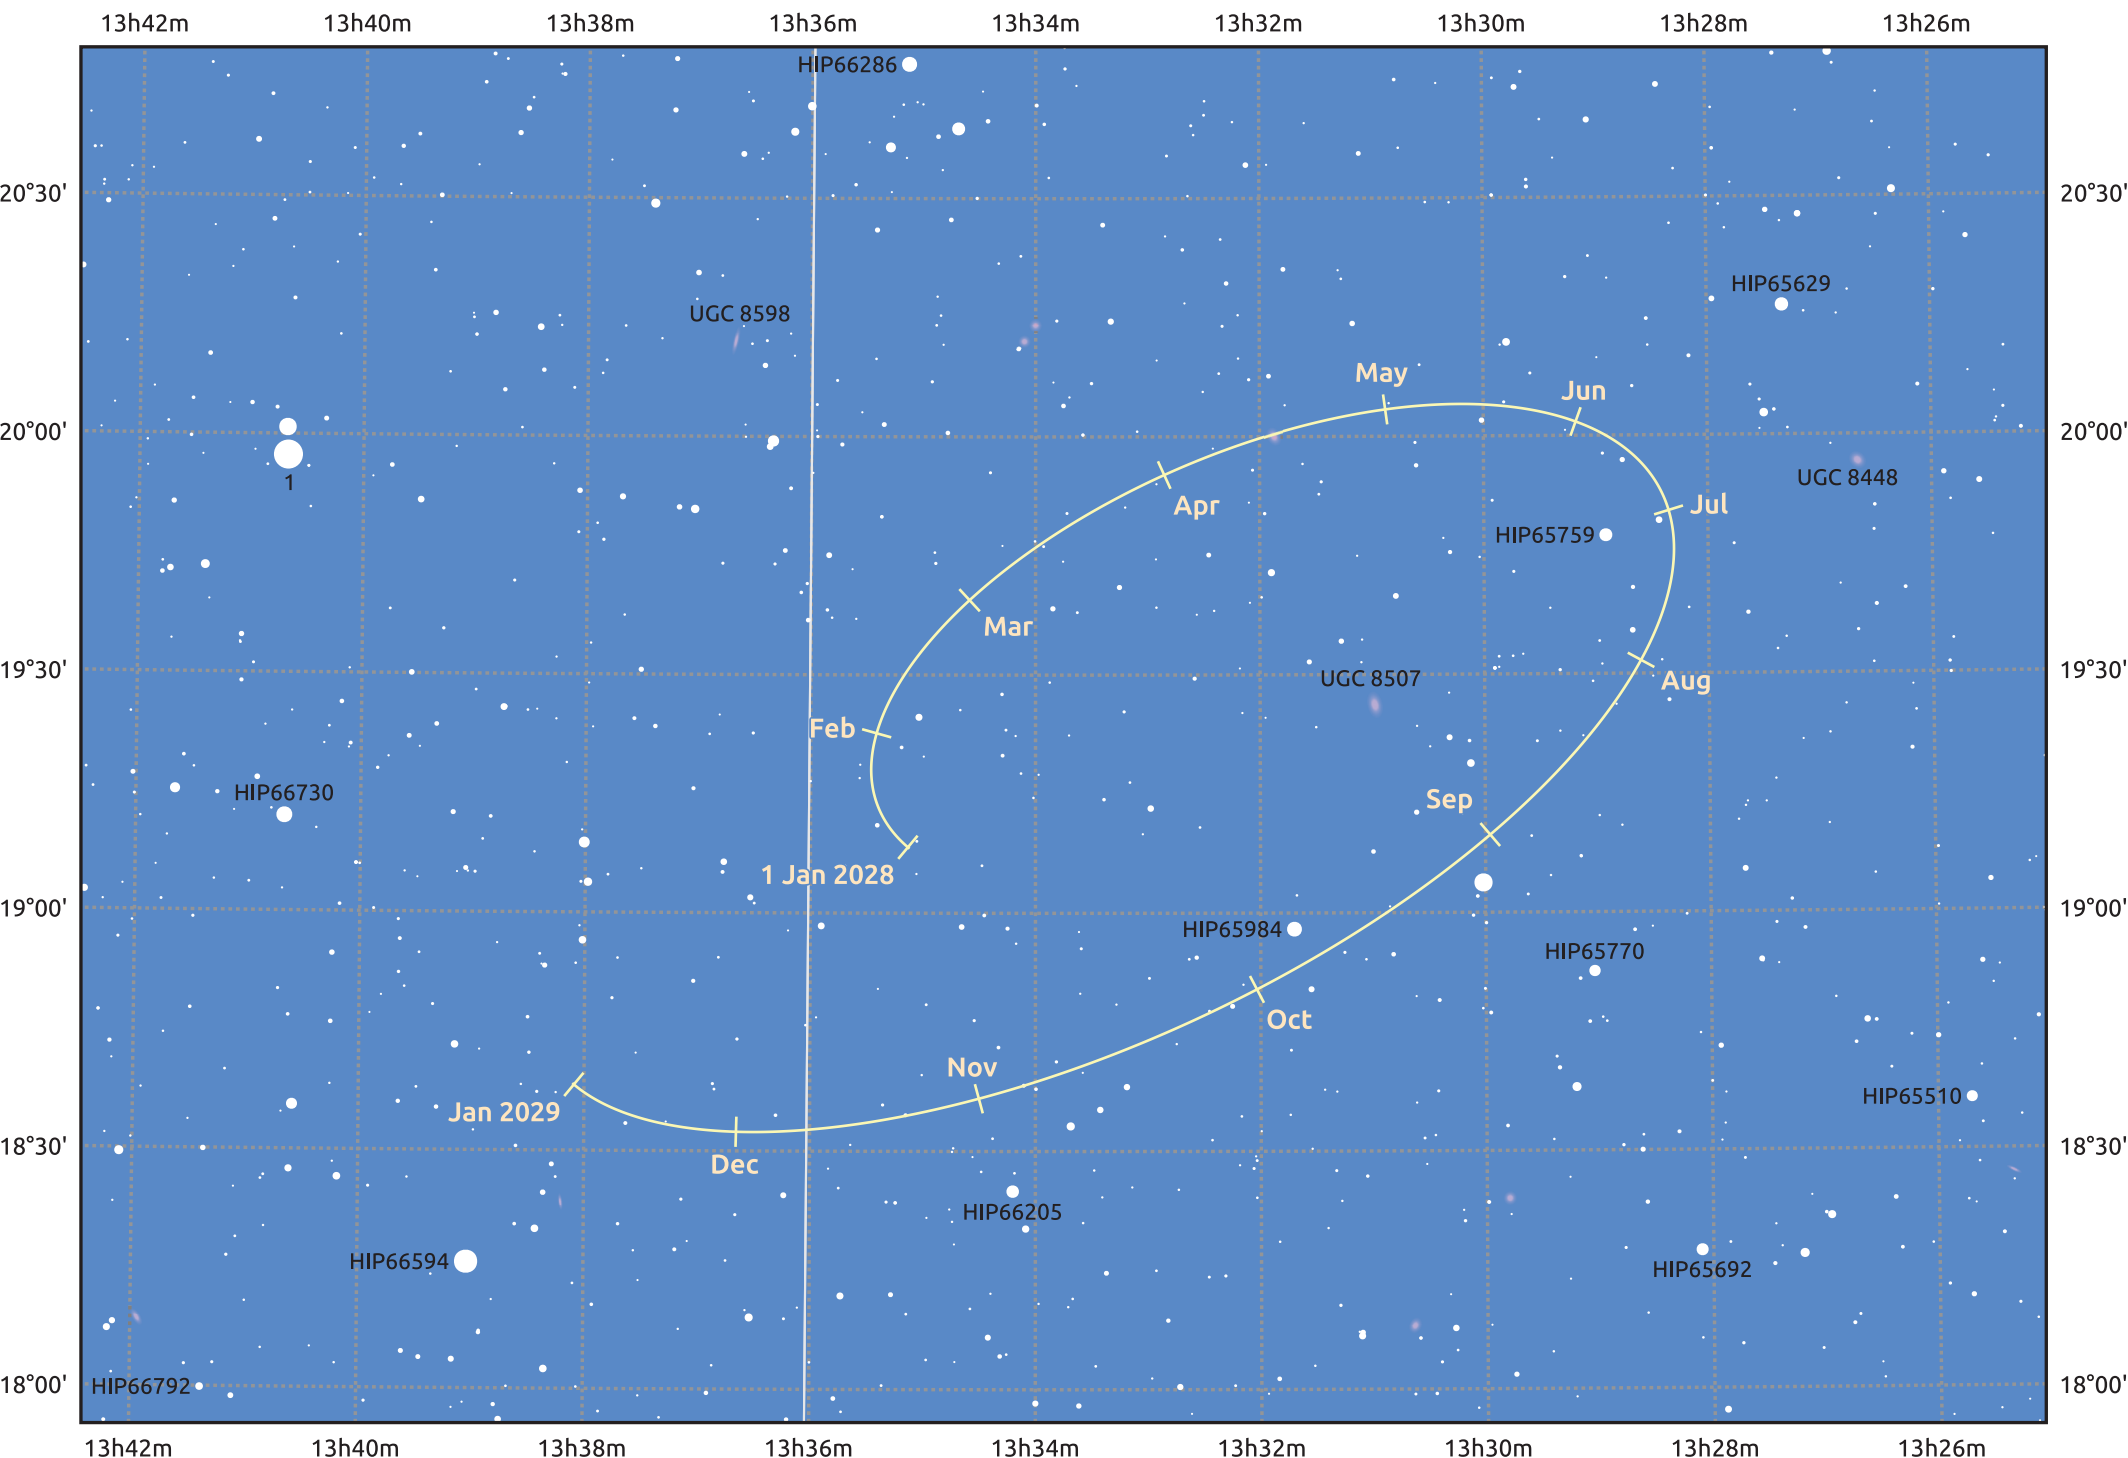

The path of Makemake in 2028

© Dominic Ford 2011–2025. Date markers placed at midnight UTC. Downloaded from <https://in-the-sky.org>

Magnitude scale: 14.0 13.0 12.0 11.0 10.0 9.0 8.0 7.0 6.0 5.0

— Ecliptic Plane

Galaxy Bright nebula Open cluster Globular cluster Planetary nebula

Date	Mag
2028 Jan 1	17.1
2028 Apr 1	17.0
2028 Jul 1	17.1
2028 Oct 1	17.1
2029 Jan 1	17.1