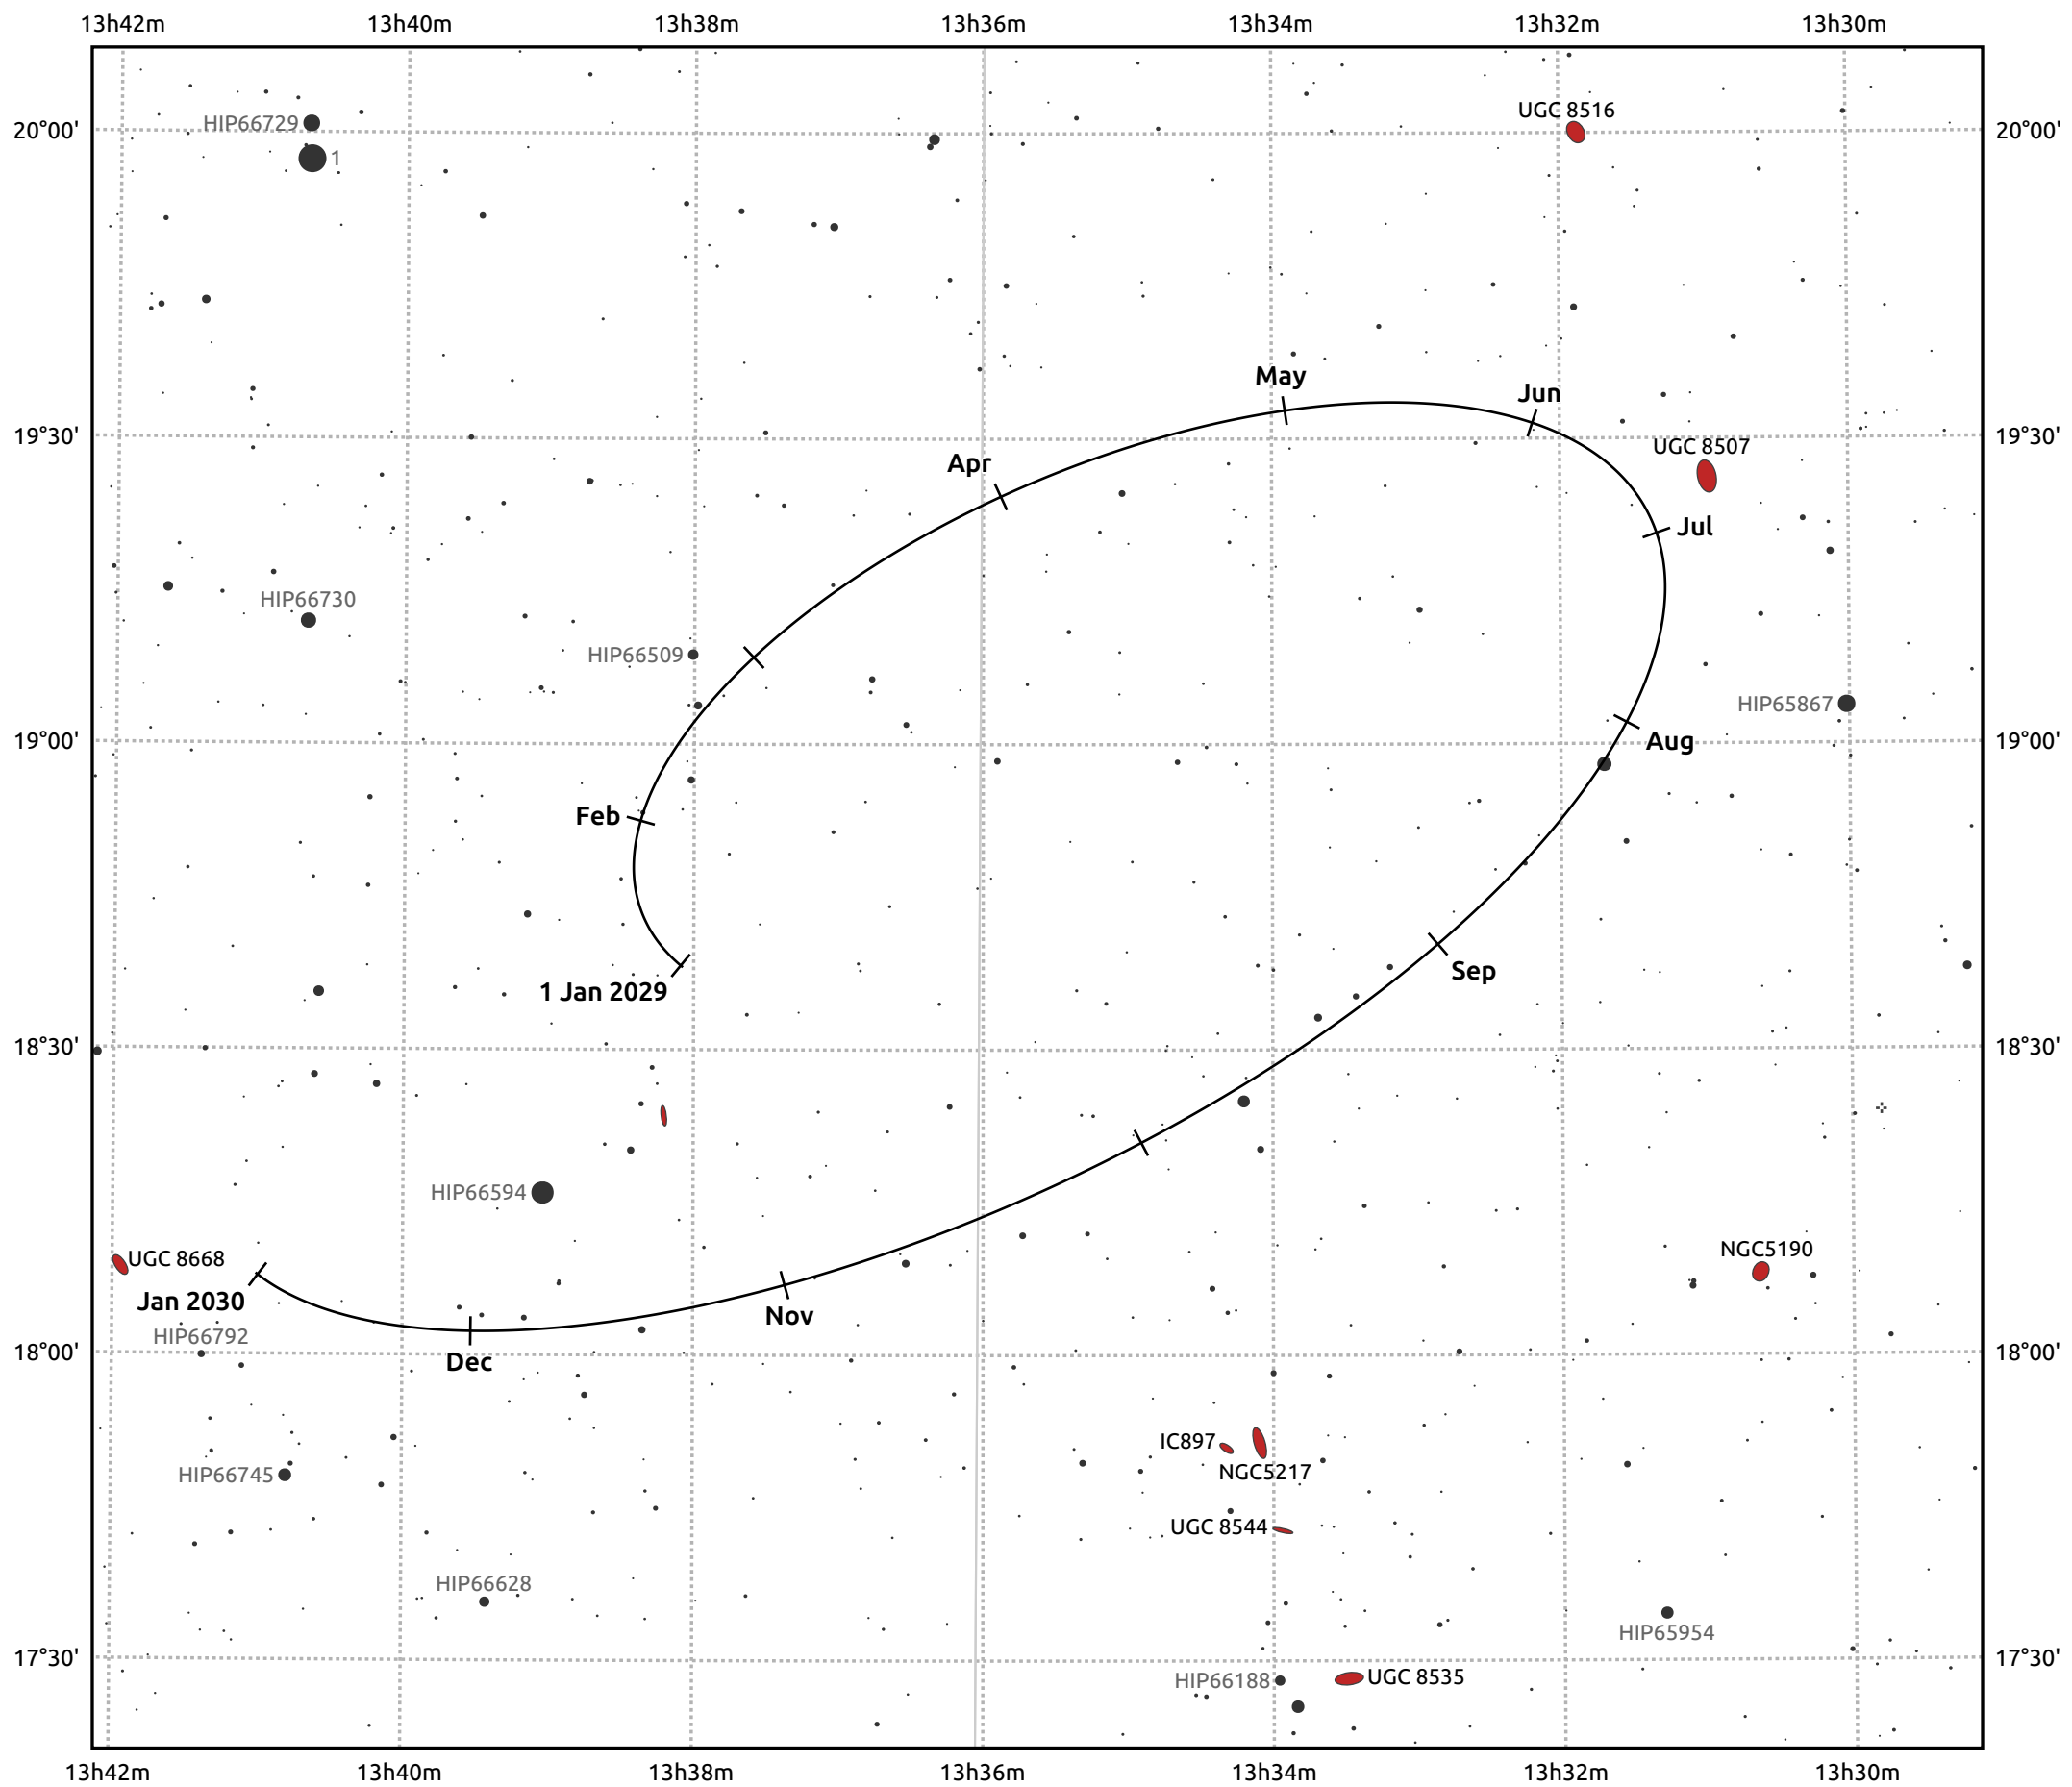

# The path of Makemake in 2029

© Dominic Ford 2011–2025. Date markers placed at midnight UTC. Downloaded from <https://in-the-sky.org>

Magnitude scale: 14.0 13.0 12.0 11.0 10.0 9.0 8.0 7.0 6.0 5.0

— Ecliptic Plane

Galaxy Bright nebula Open cluster Globular cluster Planetary nebula

Date	Mag
2029 Jan 1	17.1
2029 Apr 1	17.0
2029 Jul 1	17.1
2029 Oct 1	17.1
2030 Jan 1	17.1