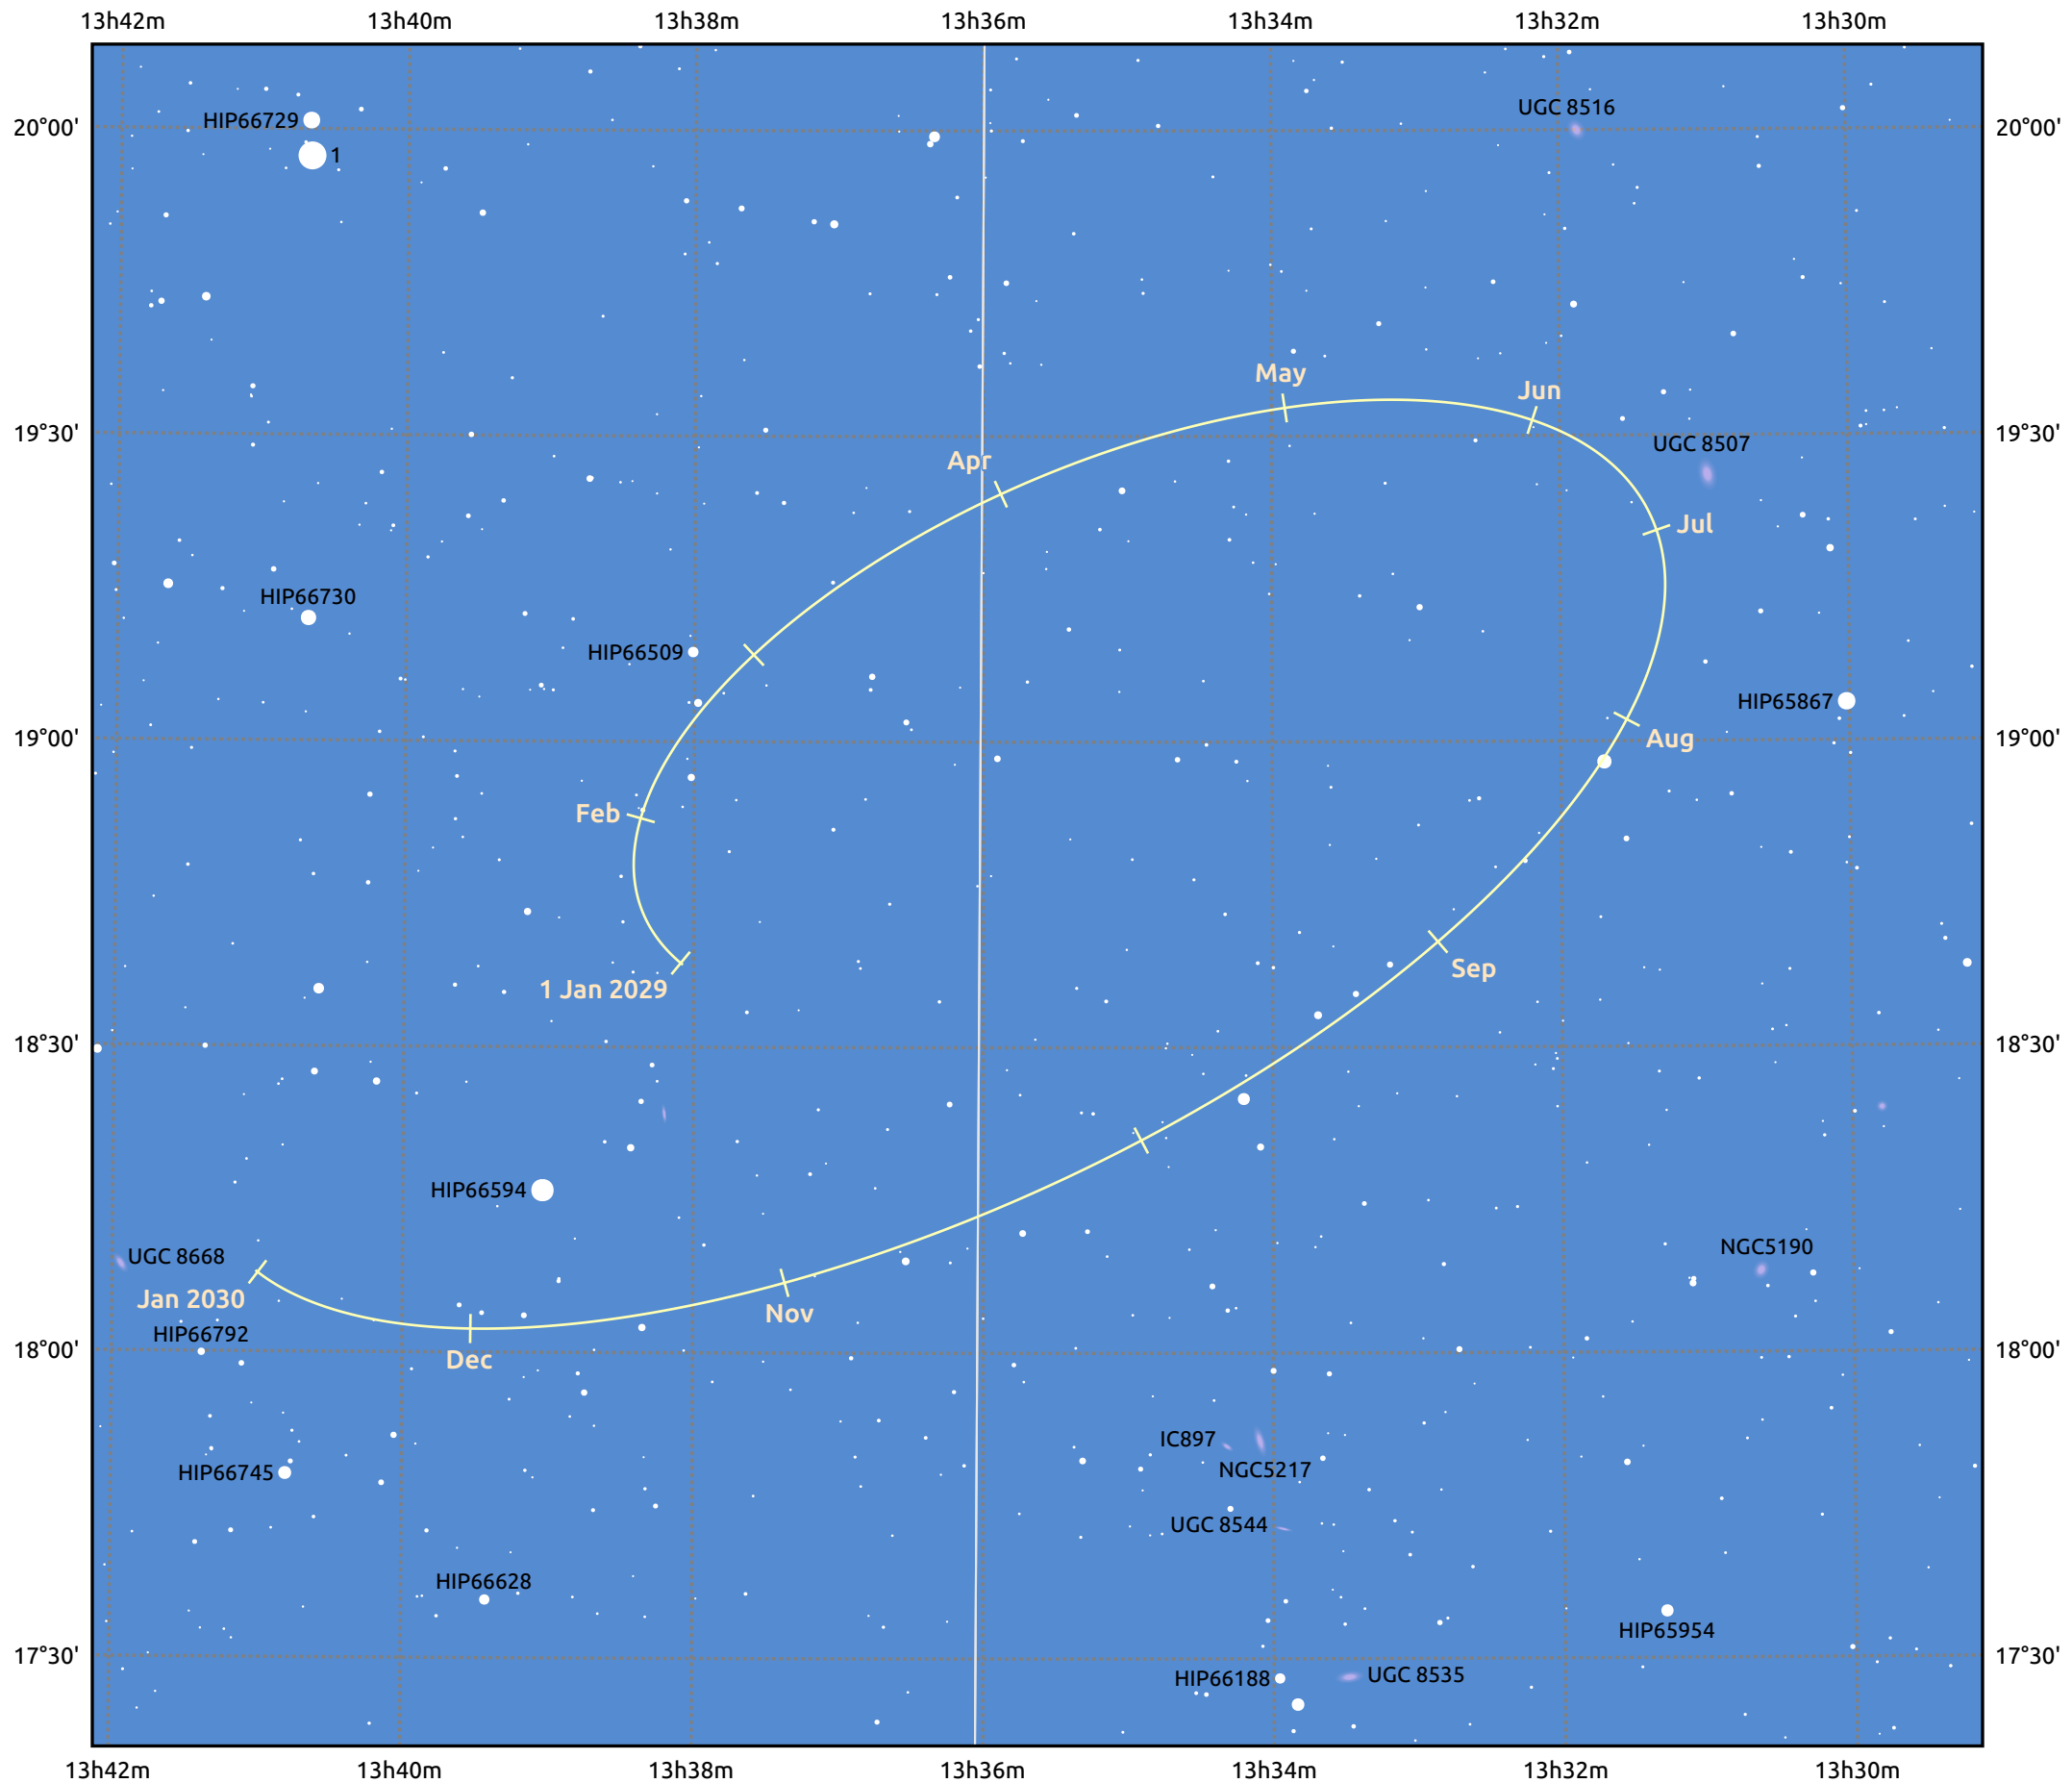

The path of Makemake in 2029

© Dominic Ford 2011–2025. Date markers placed at midnight UTC. Downloaded from <https://in-the-sky.org>

Magnitude scale: 14.0 13.0 12.0 11.0 10.0 9.0 8.0 7.0 6.0 5.0

— Ecliptic Plane

Galaxy Bright nebula Open cluster Globular cluster Planetary nebula

Date	Mag
2029 Jan 1	17.1
2029 Apr 1	17.0
2029 Jul 1	17.1
2029 Oct 1	17.1
2030 Jan 1	17.1