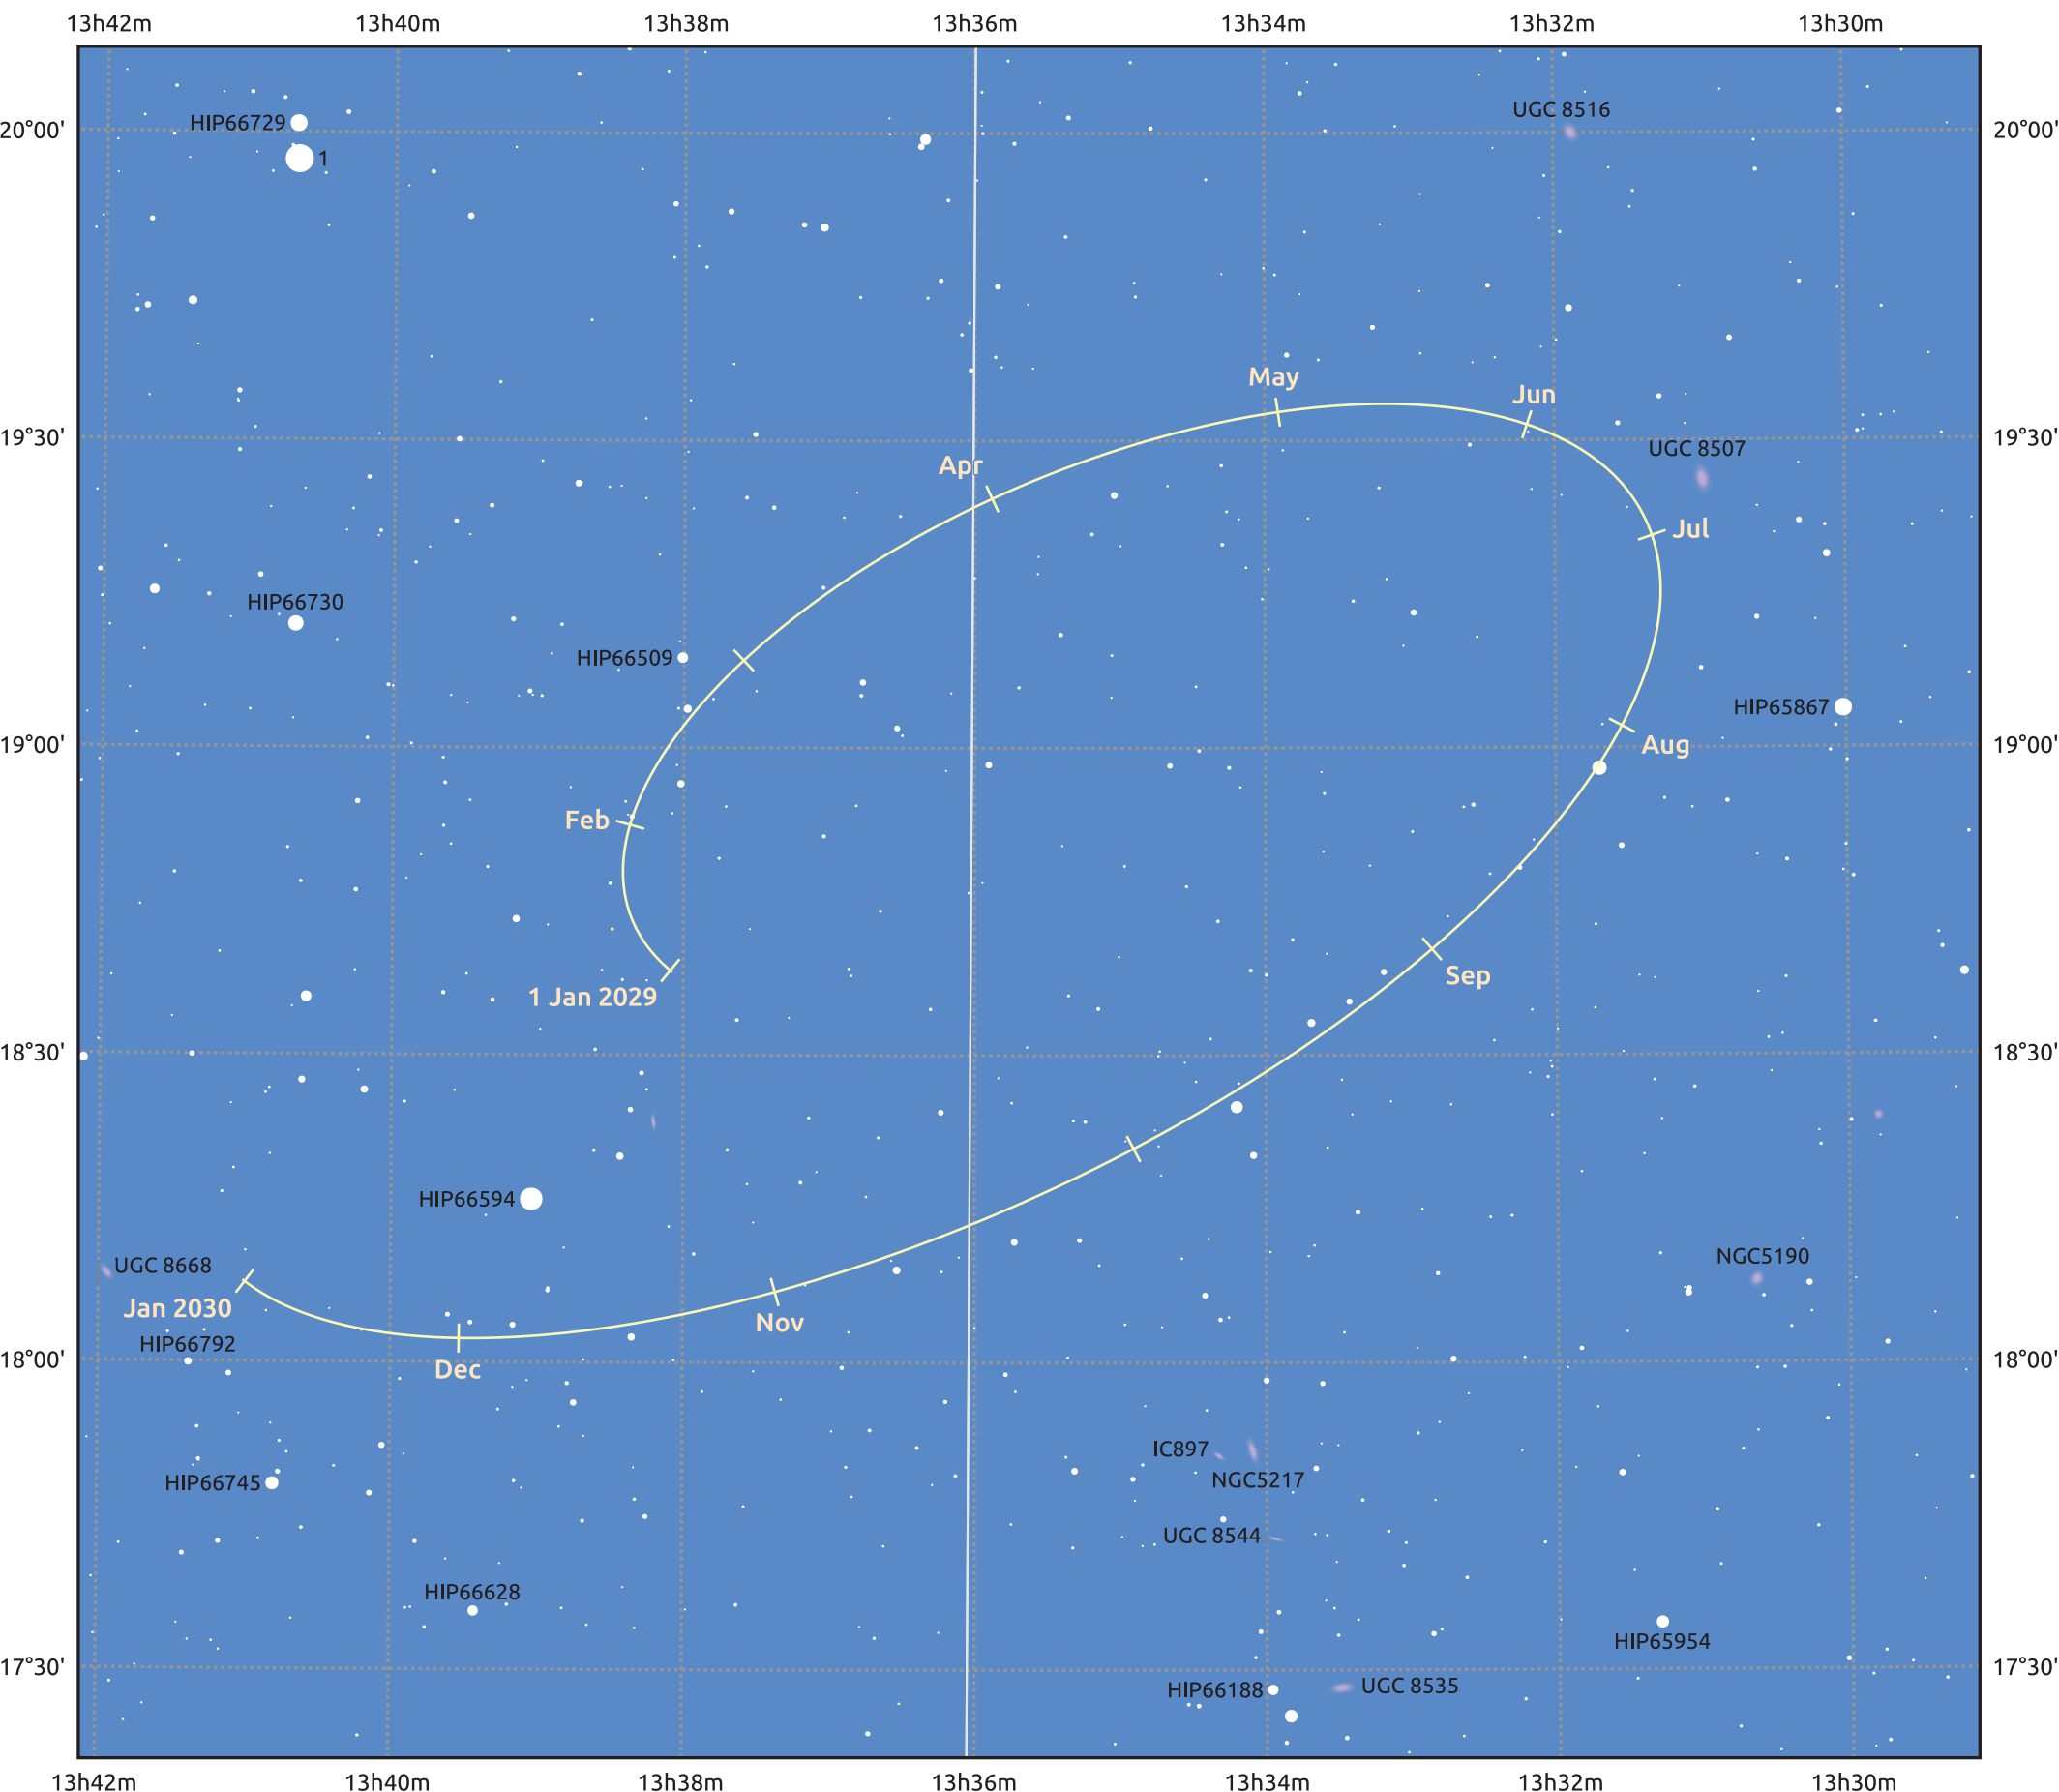

The path of Makemake in 2029

© Dominic Ford 2011–2025. Date markers placed at midnight UTC. Downloaded from <https://in-the-sky.org>

Magnitude scale: 14.0 13.0 12.0 11.0 10.0 9.0 8.0 7.0 6.0 5.0

— Ecliptic Plane

- Galaxy
- Bright nebula
- Open cluster
- Globular cluster
- ◇ Planetary nebula

Date	Mag
2029 Jan 1	17.1
2029 Apr 1	17.0
2029 Jul 1	17.1
2029 Oct 1	17.1
2030 Jan 1	17.1