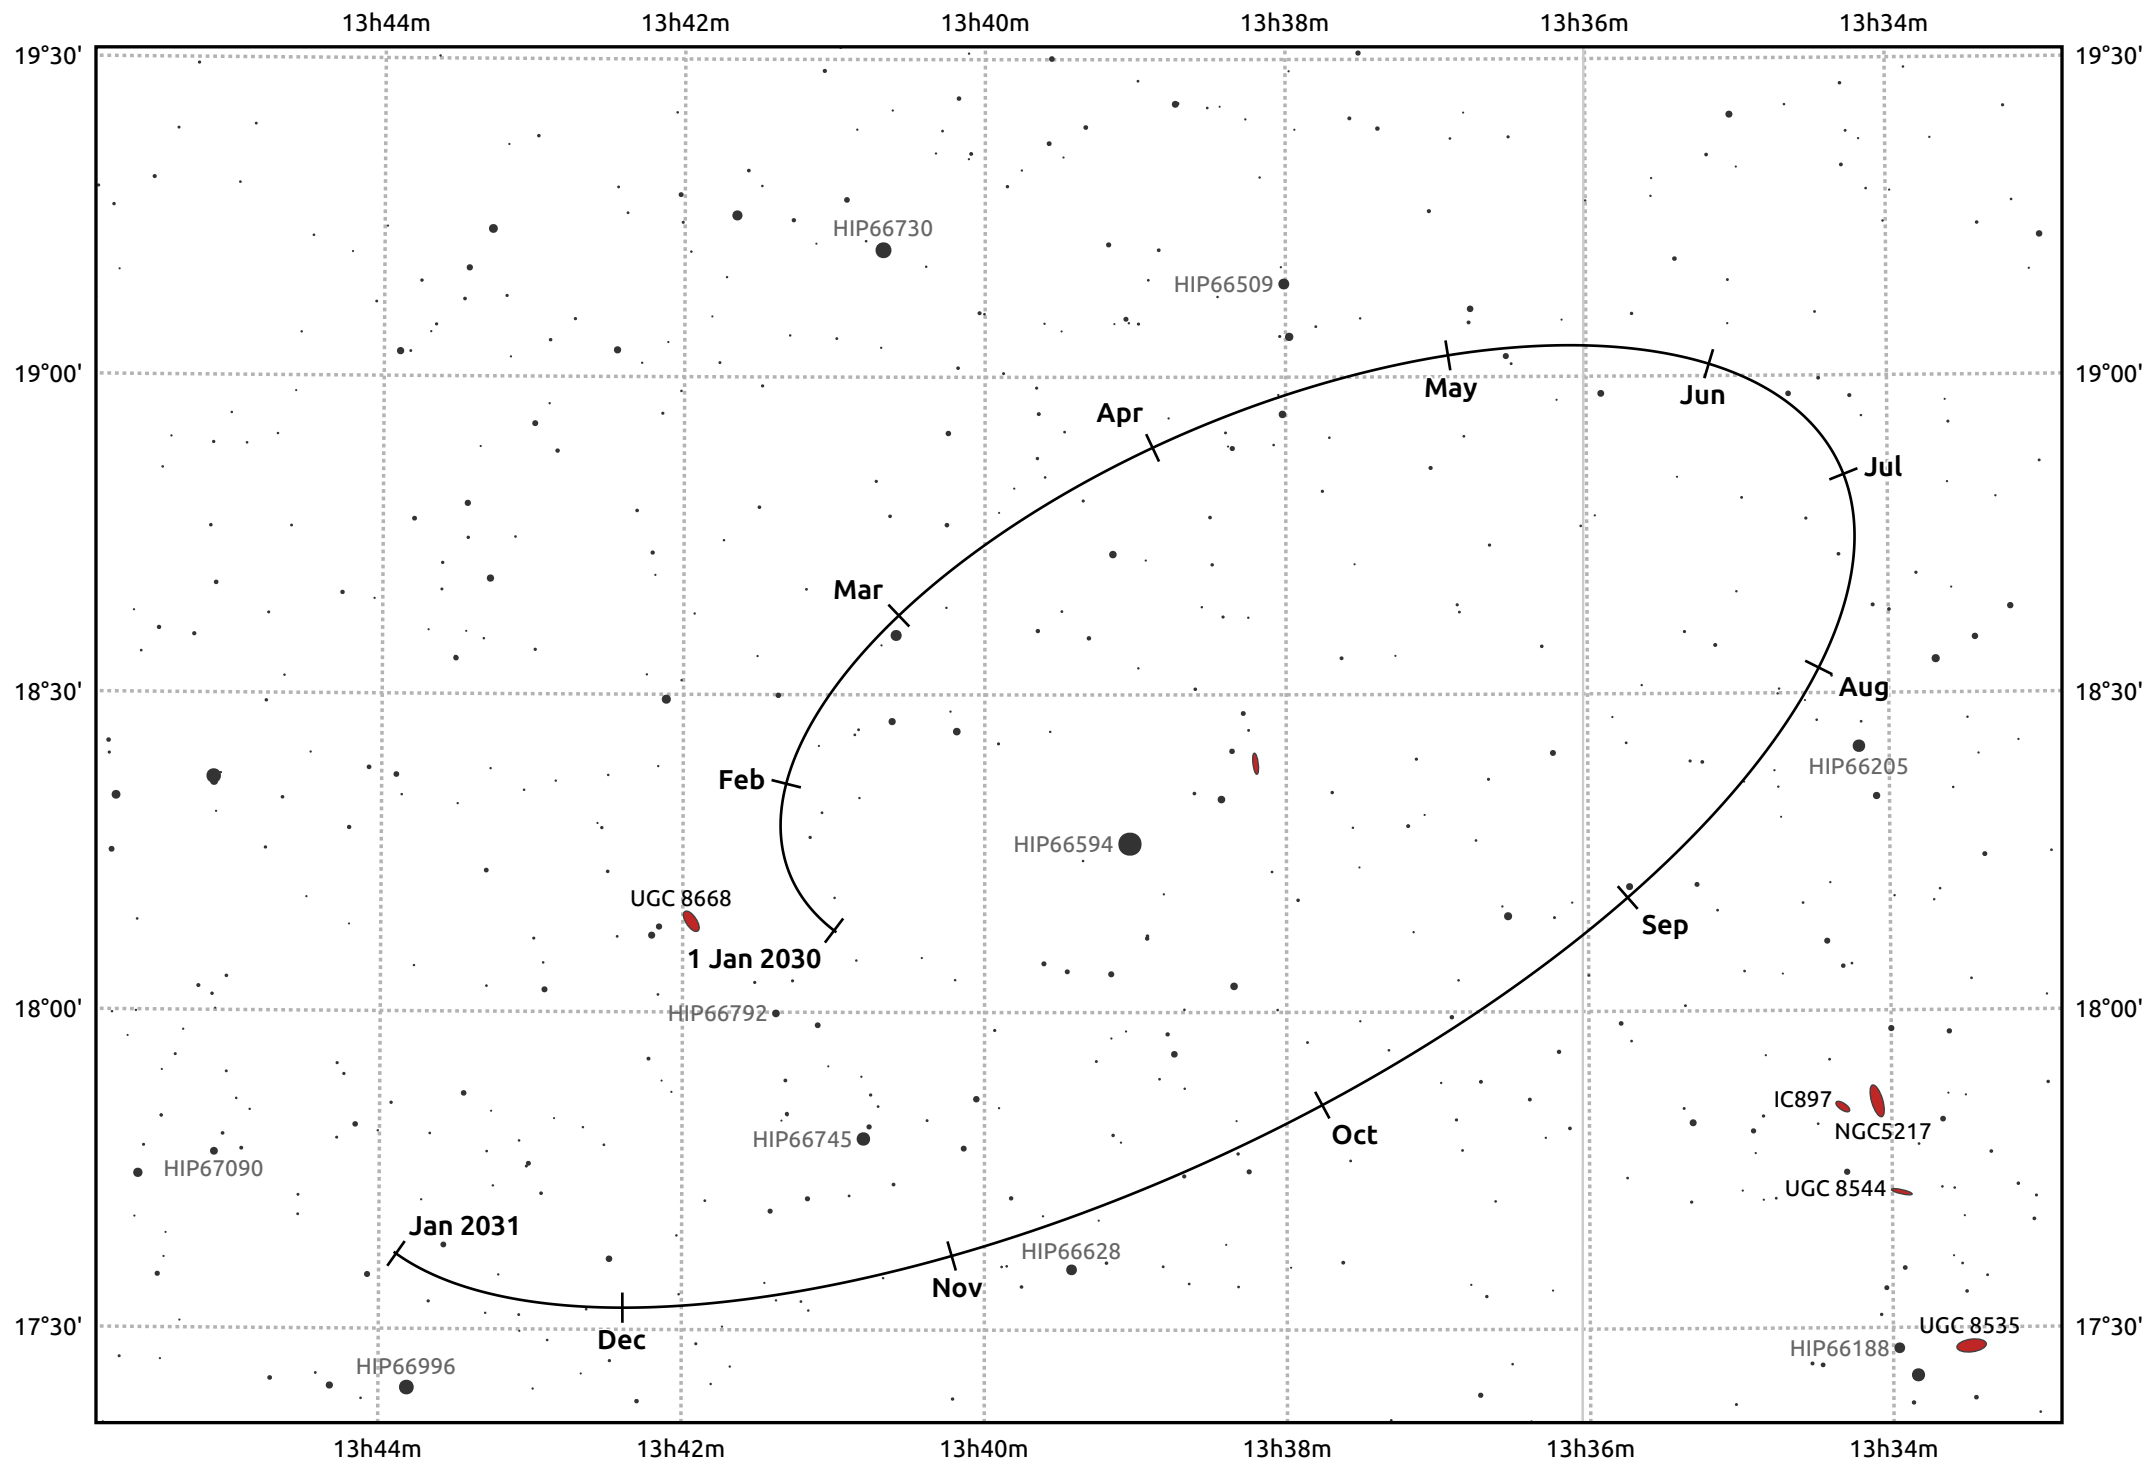

# The path of Makemake in 2030

© Dominic Ford 2011–2025. Date markers placed at midnight UTC. Downloaded from <https://in-the-sky.org>

Magnitude scale: 14.0 13.0 12.0 11.0 10.0 9.0 8.0 7.0 6.0

— Ecliptic Plane

Galaxy    Bright nebula    Open cluster    Globular cluster    Planetary nebula

Date	Mag
2030 Jan 1	17.1
2030 Apr 1	17.0
2030 Jul 1	17.1
2030 Oct 1	17.1
2031 Jan 1	17.1