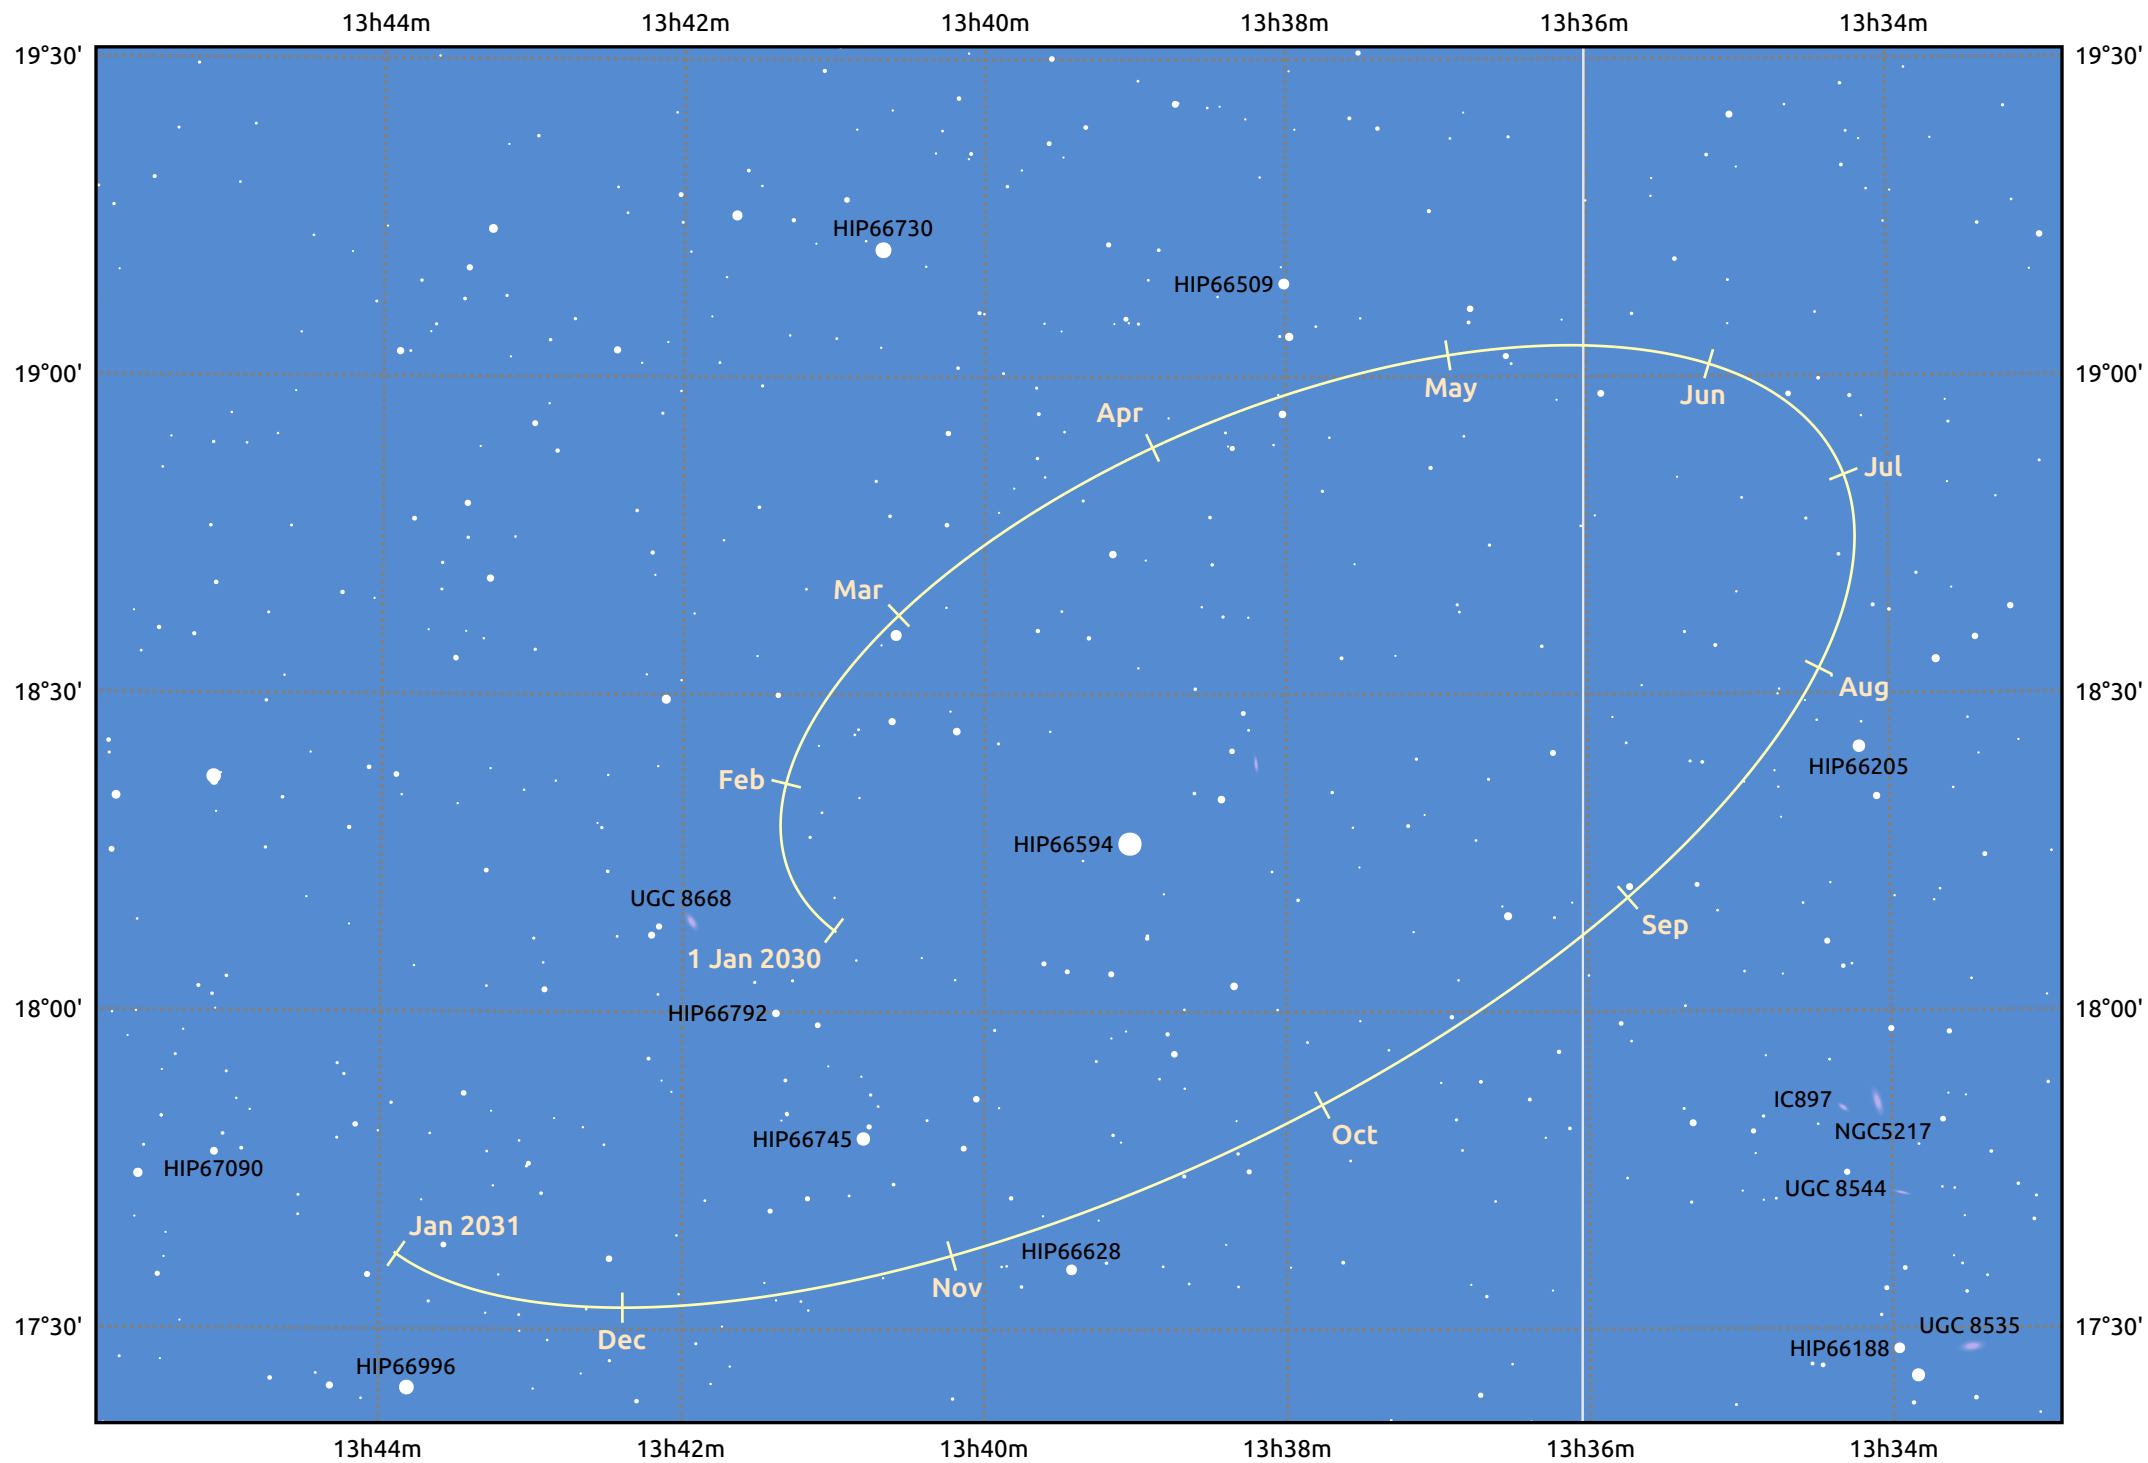

The path of Makemake in 2030

© Dominic Ford 2011–2025. Date markers placed at midnight UTC. Downloaded from <https://in-the-sky.org>

Magnitude scale: 14.0 13.0 12.0 11.0 10.0 9.0 8.0 7.0 6.0

Ecliptic Plane

Galaxy Bright nebula Open cluster Globular cluster Planetary nebula

Date	Mag
2030 Jan 1	17.1
2030 Apr 1	17.0
2030 Jul 1	17.1
2030 Oct 1	17.1
2031 Jan 1	17.1