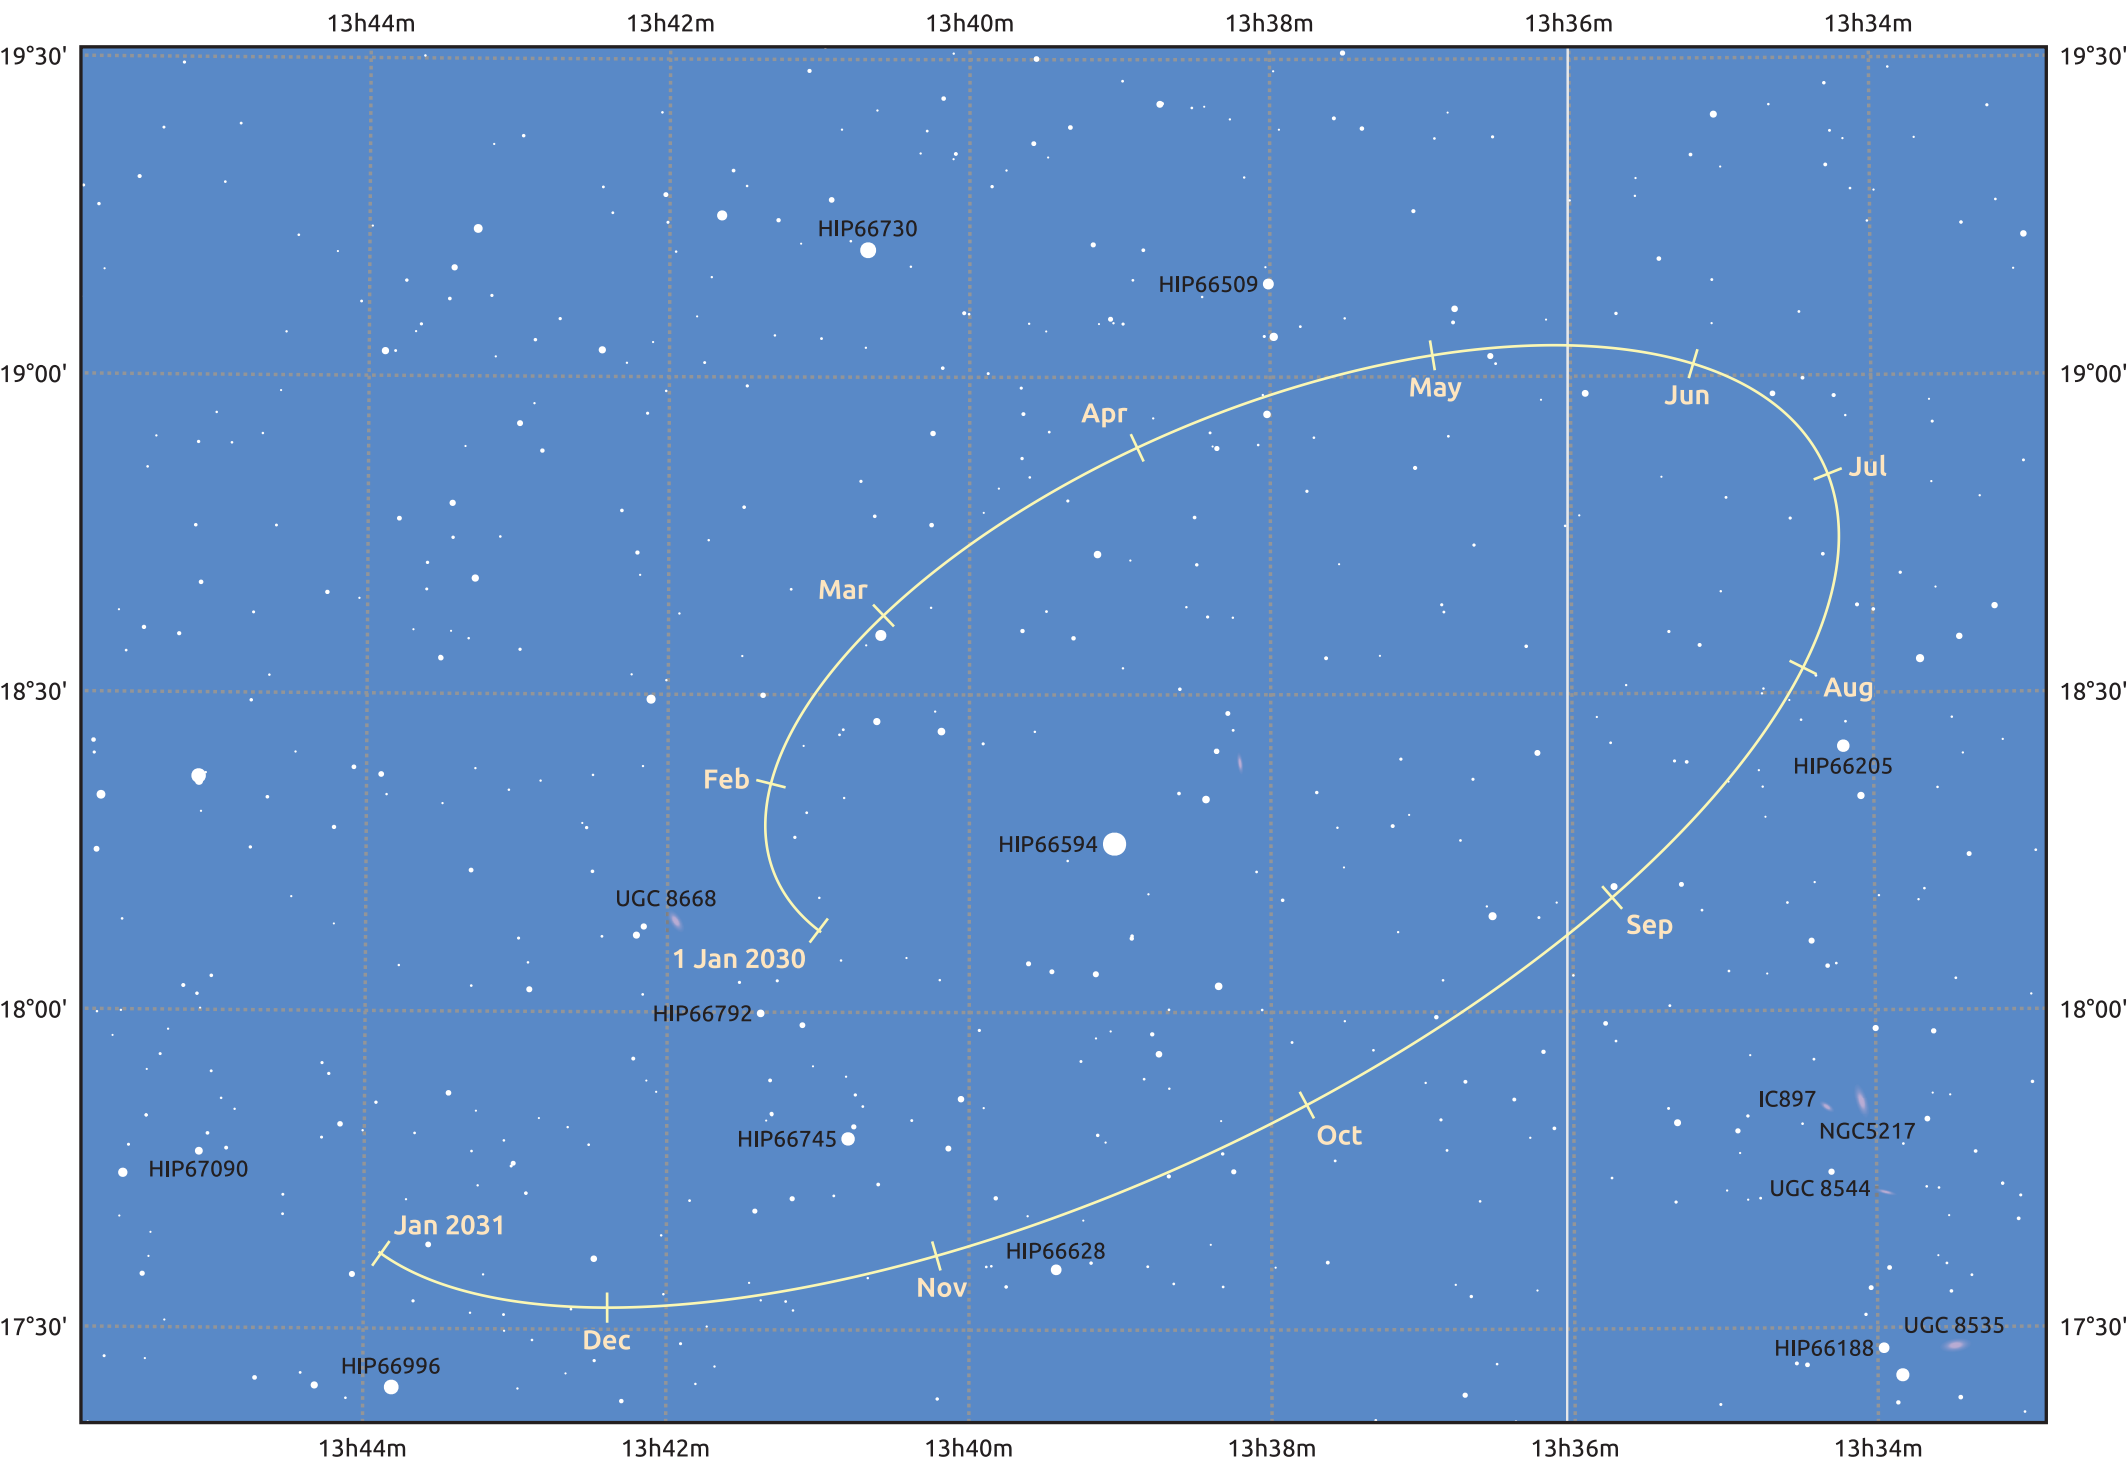

# The path of Makemake in 2030

© Dominic Ford 2011–2025. Date markers placed at midnight UTC. Downloaded from <https://in-the-sky.org>

Magnitude scale: 14.0 13.0 12.0 11.0 10.0 9.0 8.0 7.0 6.0

- Galaxy
- Bright nebula
- Open cluster
- Globular cluster
- Planetary nebula

Date	Mag
2030 Jan 1	17.1
2030 Apr 1	17.0
2030 Jul 1	17.1
2030 Oct 1	17.1
2031 Jan 1	17.1